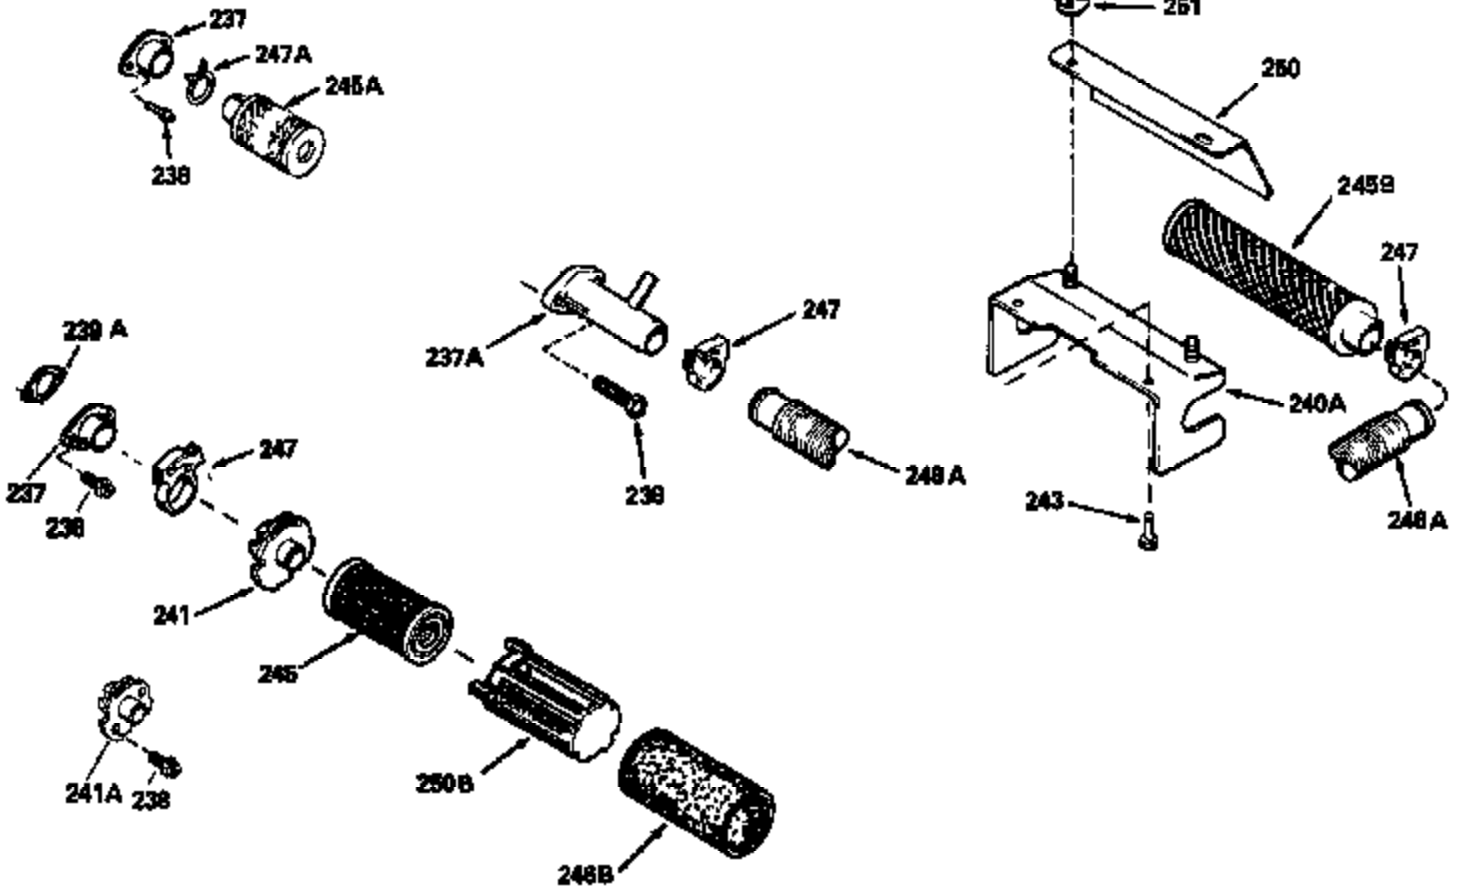

Ref #	Part Number	Qty	Description
19	31361		Spring, Extension
69	35261		* Gasket, Mounting flange
167	32924		Spring, Speed adjusting screw
168	650688		Screw, 10-32 x 1"
182	6201		Screw, 1/4-28 x 7/8"
185	31384A		Pipe, Intake (Incl. 224)
186	34358		Link, Governor spring
201	33150		Bracket, Over ride control
209	30200		Screw, 10-24 x 9/16"
223	650451		Screw, 1/4-20 x 1"
238	650806		Screw, 10-32 x 5/8"
246B	35435		Filter, Pre-Air (Use as required)