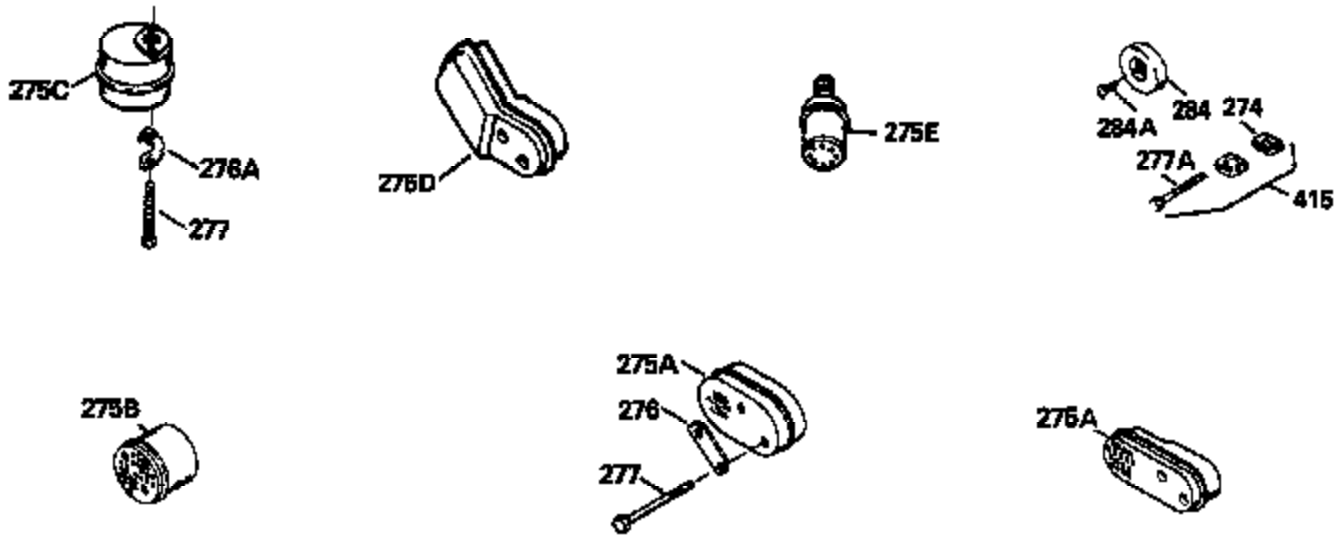

Ref #	Part Number	Qty	Description
210	27793		Clip, Conduit
211	28942		Screw, 10-32 x 3/8"
274	26754A		* Gasket, Exhaust (Use as required)
274	30081A		* Gasket, Exhaust
277A	30063		Screw, 1/4-20 x 1/2" (Use as required)
370F	34387		Decal, Instruction (Optional)
415	730162		Muffler Adap.Kit(Incl.274,277A)(Use a s req.)
430	730574		Debris Screen Kit (Incl. 370F,431-433)(Opt.)
431	35596		Screen, Debris (Optional)
432	35597		Bracket, Debris screen (Optional)
433	650910		Screw, 8-32 x 1/4" (Optional)