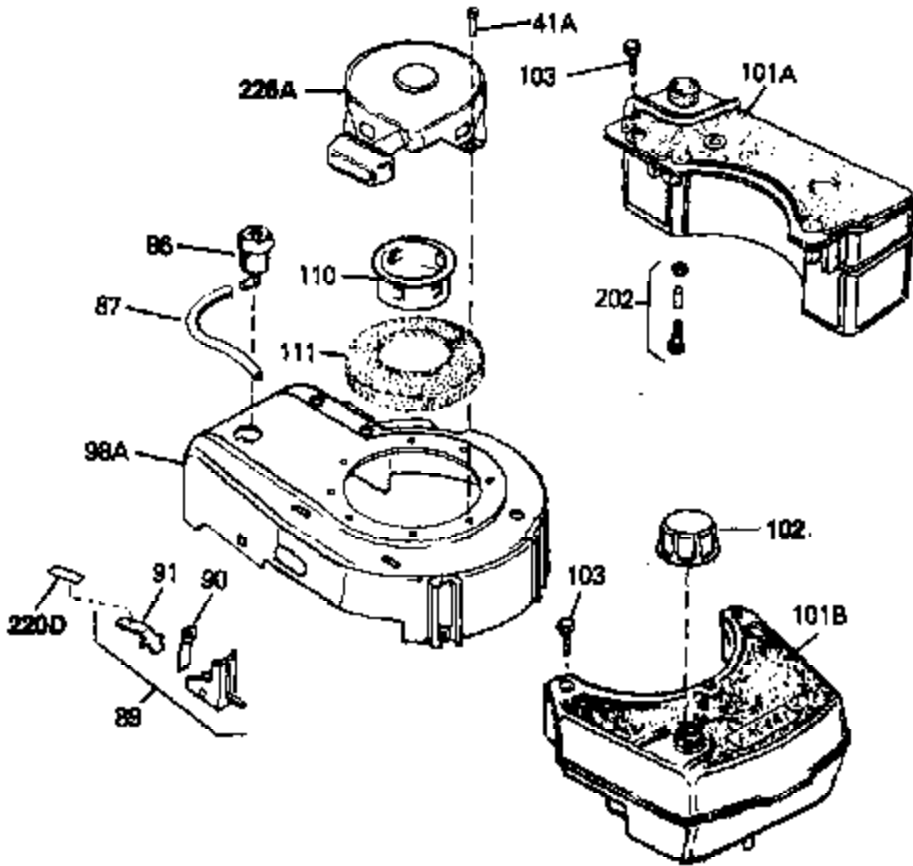

Ref #	Part Number	Qty	Description
41A	0	0	Rivet, Pop (3/16" Dia.)
41A	650735	0	Screw
102	33032	0	Cap, Fuel filler (Red Plastic) (Spurt
157	650806	0	Screw, Hex washer hd. shoulder, 10-32 x 5/8
202	730194	0	Rope Guide Kit