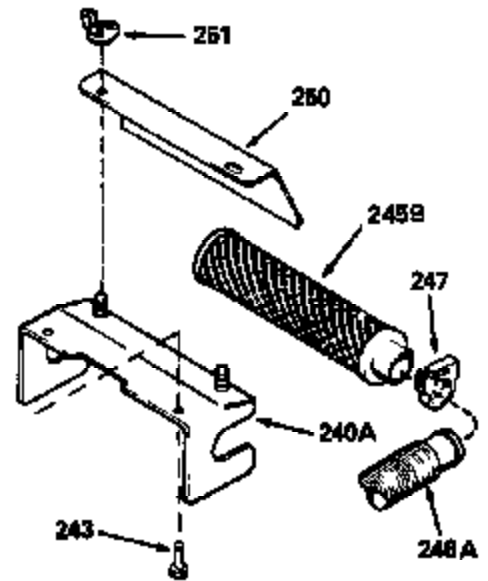

Ref #	Part Number	Qty	Description
19	31361		Spring, Extension
69	35261		* Gasket, Mounting flange
167	32924		Spring, Speed adjusting screw
168	650688		Screw, 10-32 x 1"
182	6201		Screw, 1/4-28 x 7/8"
185	31384A		Pipe, Intake (Incl. 224)
186	34358		Link, Governor spring
201	33150		Bracket, Over ride control
209	30200		Screw, 10-24 x 9/16"
223	650451		Screw, 1/4-20 x 1"
238	650806		Screw, 10-32 x 5/8"
246B	35435		Filter, Pre-Air (Use as required)