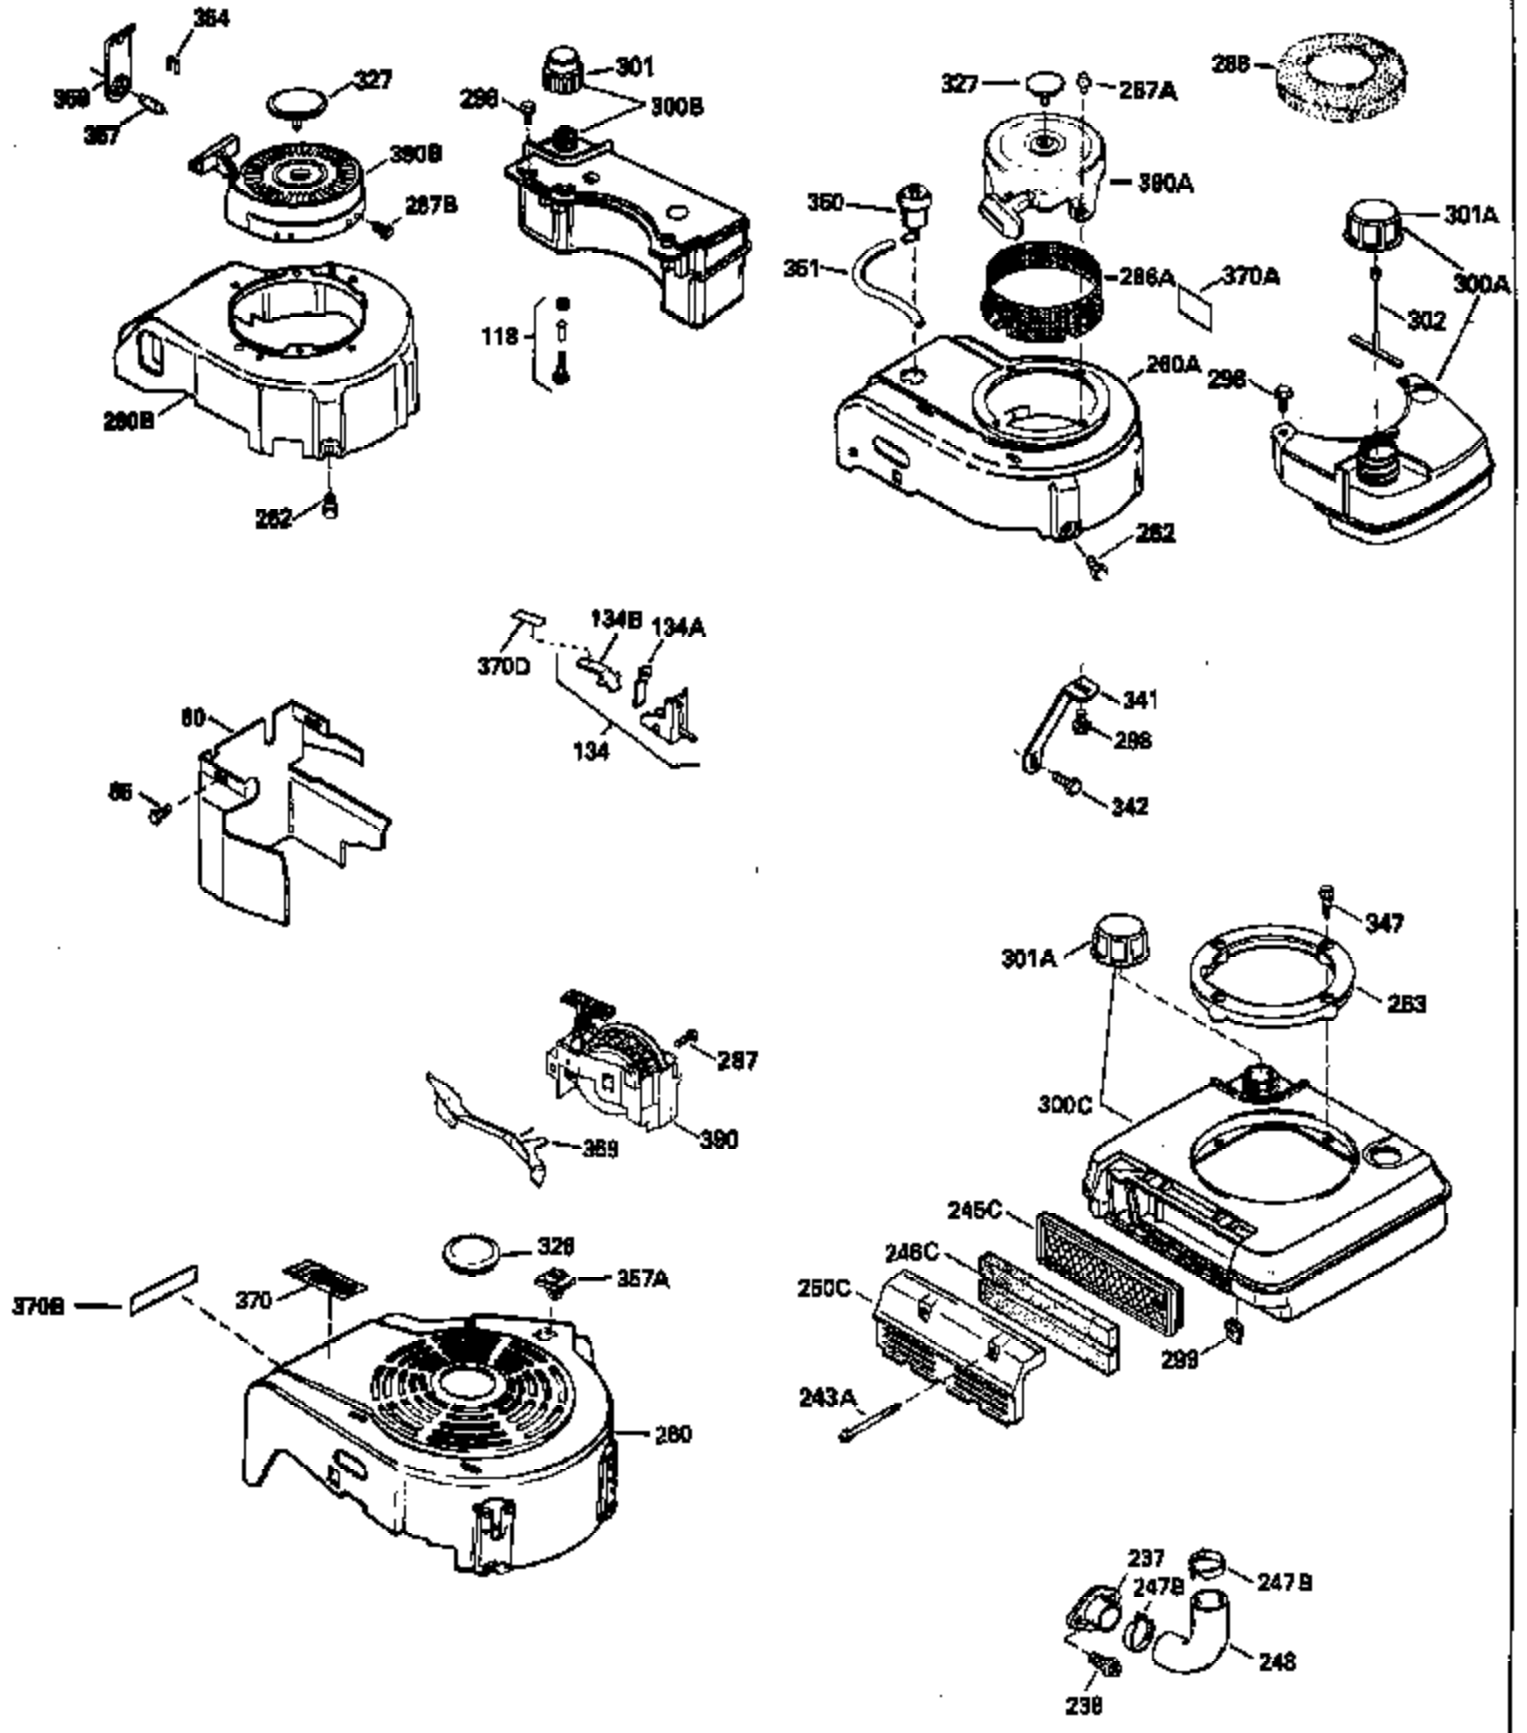

ILLUSTRATION SHOWS TYPICAL PARTS ONLY. ORDER BY PART NUMBER. PARTS NOT LISTED ARE SUPPLIED BY OEM.

Ref #	Part Number	Qty	Description
118	730194		Rope Guide Kit (Use as required with 34476 fuel tank)
238	650806		Screw, 10-32 x 5/8"
246C	35705		Filter, Pre-Air (Optional)
260	34345		Housing, Blower
262	650831		Screw, 1/4-20 x 15/32"
287	650802		Screw, 1/4-20 x 5/8"
287A	650735		Screw, 10-24 x 3/8" (Use as required)
287A			Pop Rivet, (3/16" Dia.)(Purchase locally)
301	33032		Fuel Cap
326	34113		Plug, Screen
370	550223		Decal, Name
370A	34346		Decal, Instruction
390	590531		Side Mount Rewind Starter (Refer to Division 5, Section C, page 32 or Fiche 8, Grid G-8 for breakdown)