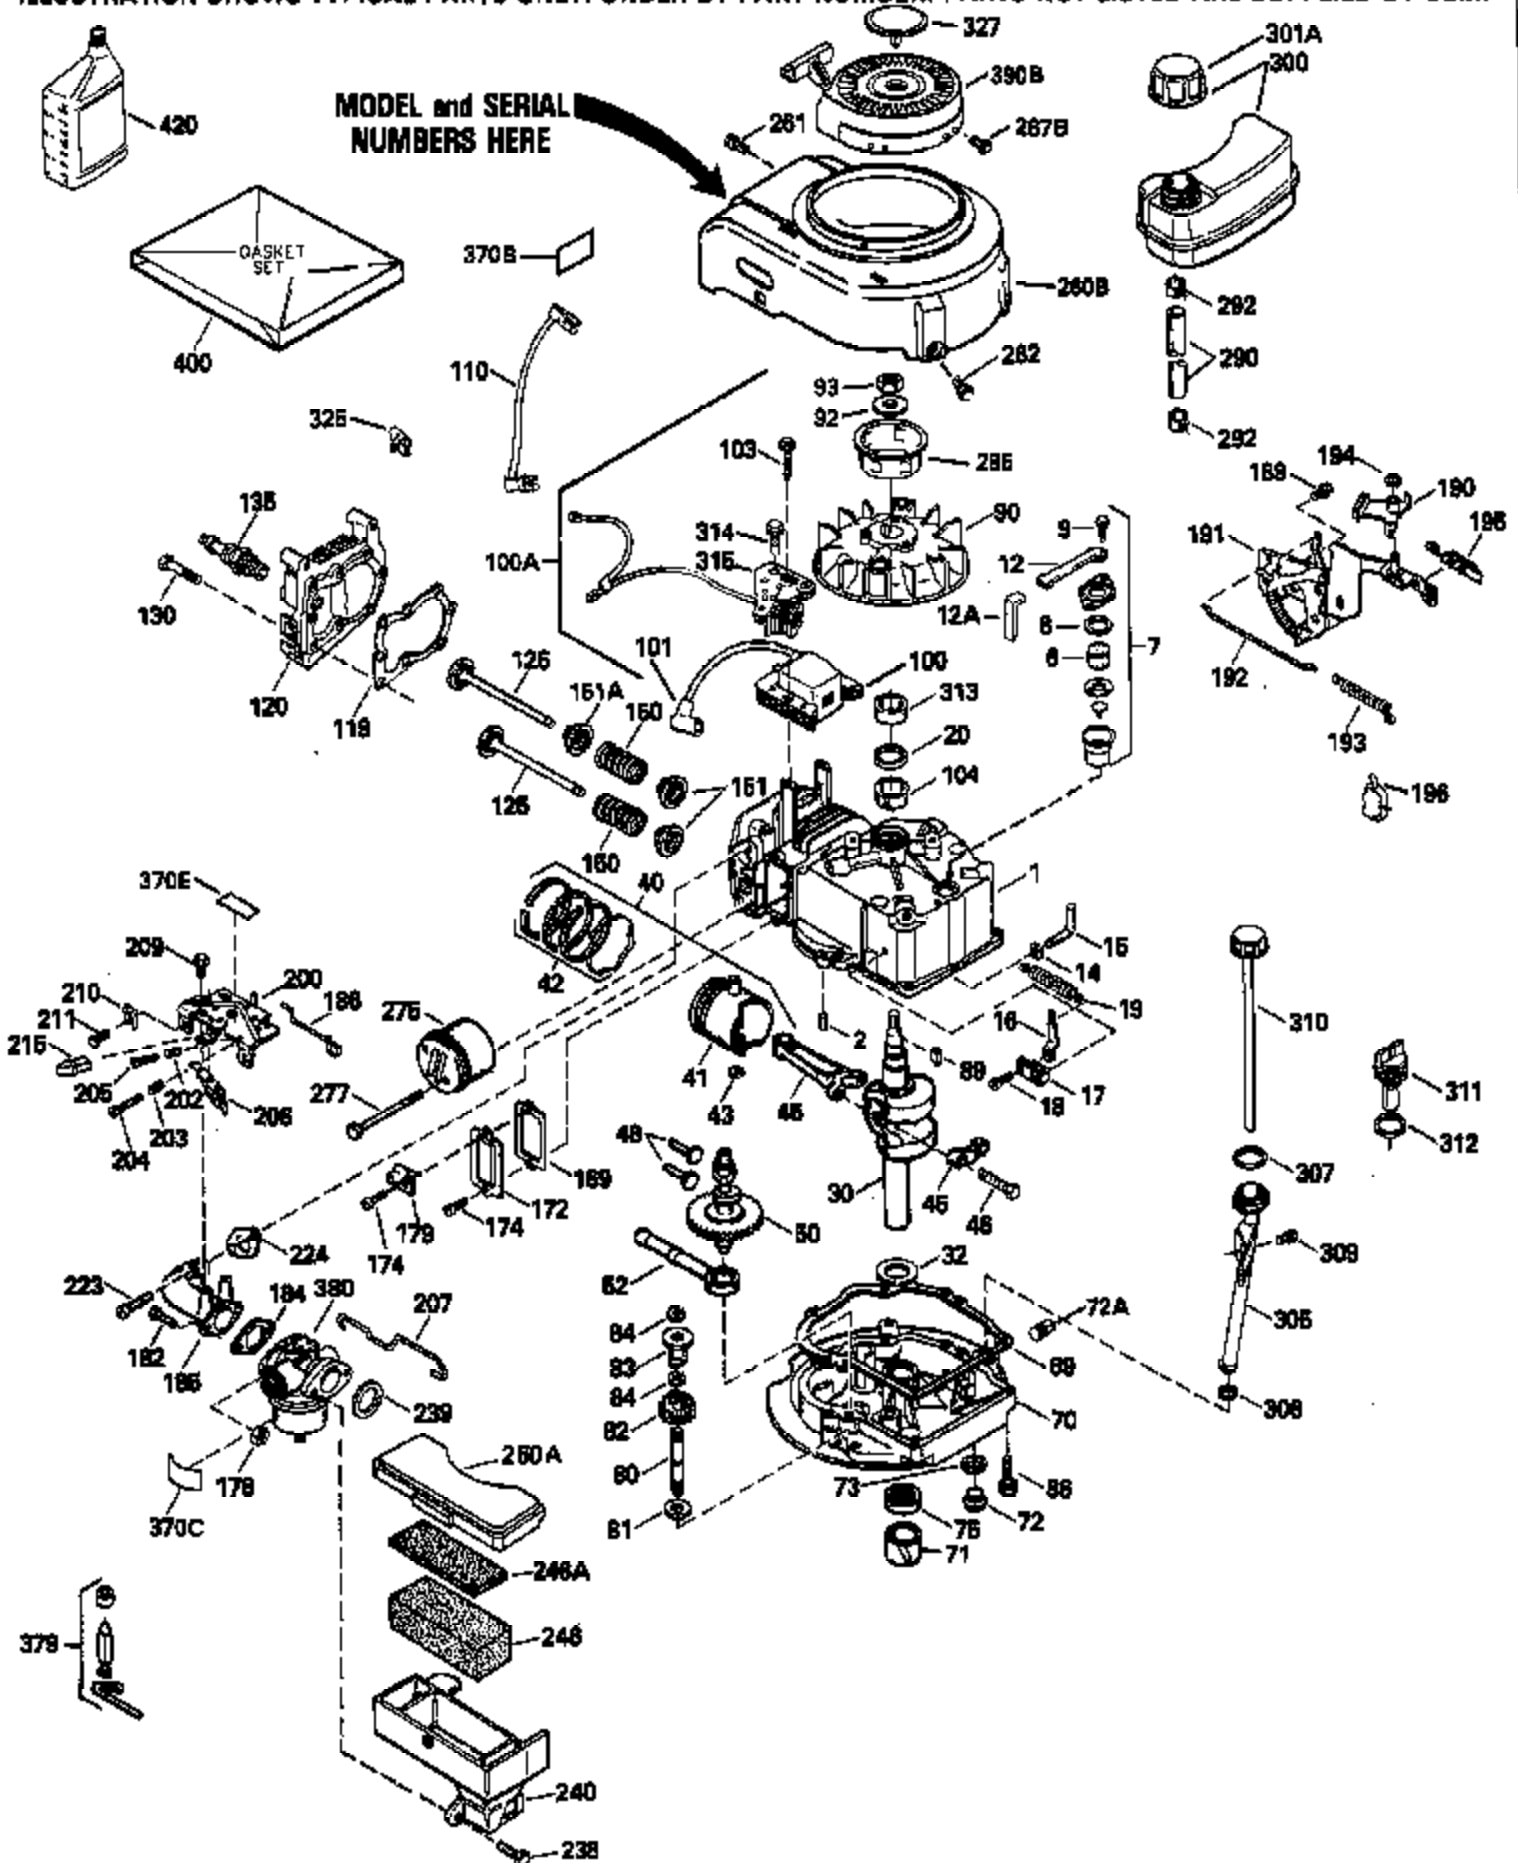

ILLUSTRATION SHOWS TYPICAL PARTS ONLY. ORDER BY PART NUMBER. PARTS NOT LISTED ARE SUPPLIED BY OEM.

Ref #	Part Number	Qty	Description
1	34472B		Cylinder Ass'y. (Incl. 2, 8, 9 & 20) (2-1/2")
2	26727		Pin, Dowel
6	33734		Element, Breather
7	34214A		Breather Ass'y. (Incl. 6, 8, 9, 12 & 12A)
8	33735		* Gasket, Breather
9	30200		Screw, 10-24 x 9/16"
12	33886		Tube, Breather
14	28277		Washer
15	30589		Rod, Governor (Incl. 14)
16	31383A		Lever, Governor
17	31335		Clamp, Governor lever
18	650548		Screw, 8-32 x 5/16"
19	31361		Spring, Extension
20	32600		Seal, Oil
30	34467		Crankshaft Ass'y.
40	34514		Piston, Pin & Ring Set (Std.) (2-1/2" Bore)
40	34515		Piston, Pin & Ring Set (.010" OS)
40	34516		Piston, Pin & Ring Set (.020" OS)
41	32538B		Piston & Pin Ass'y. (Incl. 43)(Std.)(2-1/2")
41	32548B		Piston & Pin Ass'y. (Incl. 43) (.010" OS)
41	32549B		Piston & Pin Ass'y. (Incl. 43) (.020" OS)
42	28986		Ring Set (Std.) (2-1/2" Bore)
42	28987		Ring Set (.010" OS)
42	28988		Ring Set (.020" OS)
43	20381		Ring, Piston pin retaining
45	30963B		Rod Assy., Connecting (Incl. 46)
46	32610A		Bolt, Connecting rod
48	27241		Lifter, Valve
50	33148A		Camshaft
52	29914		Oil Pump Assy.
69	35261		* Gasket, Mounting flange
70	35651B		Mounting Flange (Incl. 72, 72A, 73, 7 5 & 80)
72	30572		Plug, Oil drain (Incl. 73)
73	28833		* Drain Plug Gasket (Not req. W/plastic plug)
75	26208		Seal, Oil
80	30574		Shaft, Governor
81	30590A		Washer, Flat
82	30591		Gear Assy., Governor (Incl. 81)
83	30588A		Spool, Governor
84	29193		Ring, Retaining
86	650488		Screw, 1/4-20 x 1-1/4"
89	610995		Flywheel Key
90	611046A		Flywheel
92	650815		Washer, Belleville
93	650816		Nut, Flywheel
100	34431		Solid State Ignition NOTE: Specs with this ignition system can still service individual components (points, condenser, etc.)See Div. 3, Sec. A, page TVS75 & TVS90 4,Reference numbers 122 thru 134. (This coil has been superseded to 730207 solid state conversion kit)
100	730207		Magneto-to-Solid State Conversion Kit (Includes solid state module, solid state flywheel key, and instructions.)(Use as required on external ignition engines only.)
101	610118		Cover, Spark plug
103	650814		Screw, Torx T-15, 10-24 x 1"
110	34432		Ground Wire
119	29953C		* Gasket, Cylinder head