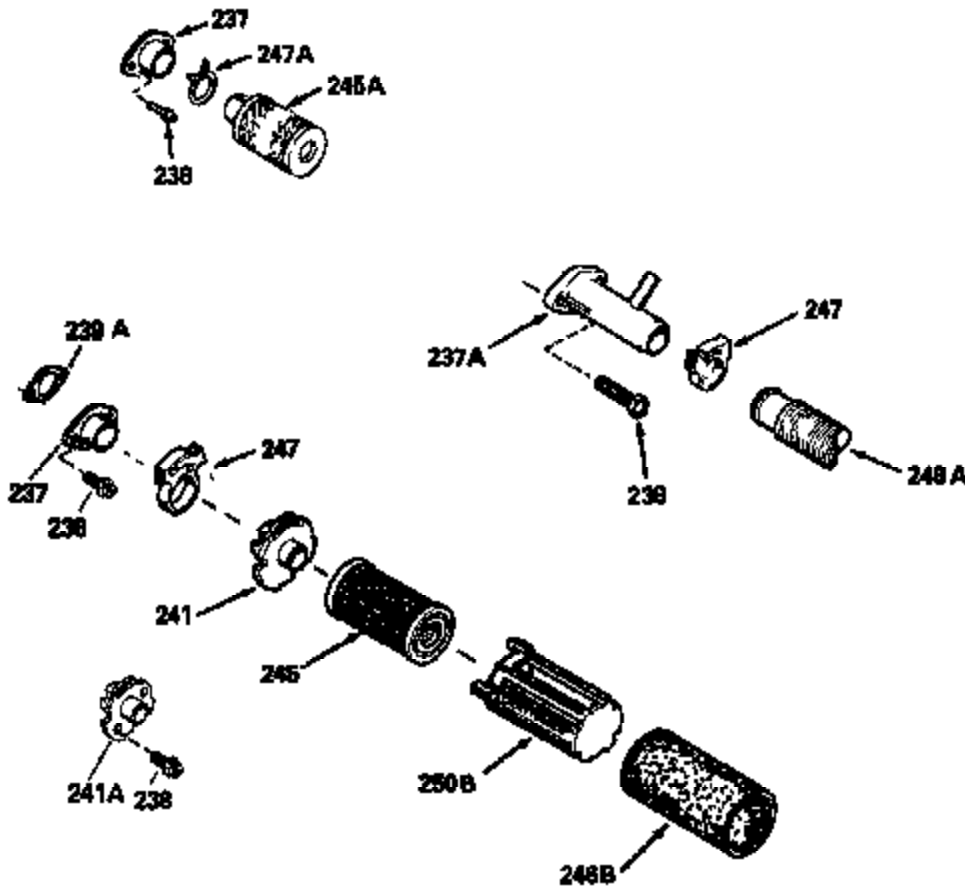

Ref #	Part Number	Qty	Description
19	31361		Spring, Extension
69	35261		* Gasket, Mounting flange
167	32924		Spring, Speed adjusting screw
168	650688		Screw, 10-32 x 1"
182	6201		Screw, 1/4-28 x 7/8"
185	31384A		Pipe, Intake (Incl. 224)
186	34358		Link, Governor spring
201	33150		Bracket, Over ride control
209	30200		Screw, 10-24 x 9/16"
223	650451		Screw, 1/4-20 x 1"
238	650806		Screw, 10-32 x 5/8"
246B	35435		Filter, Pre-Air (Use as required)