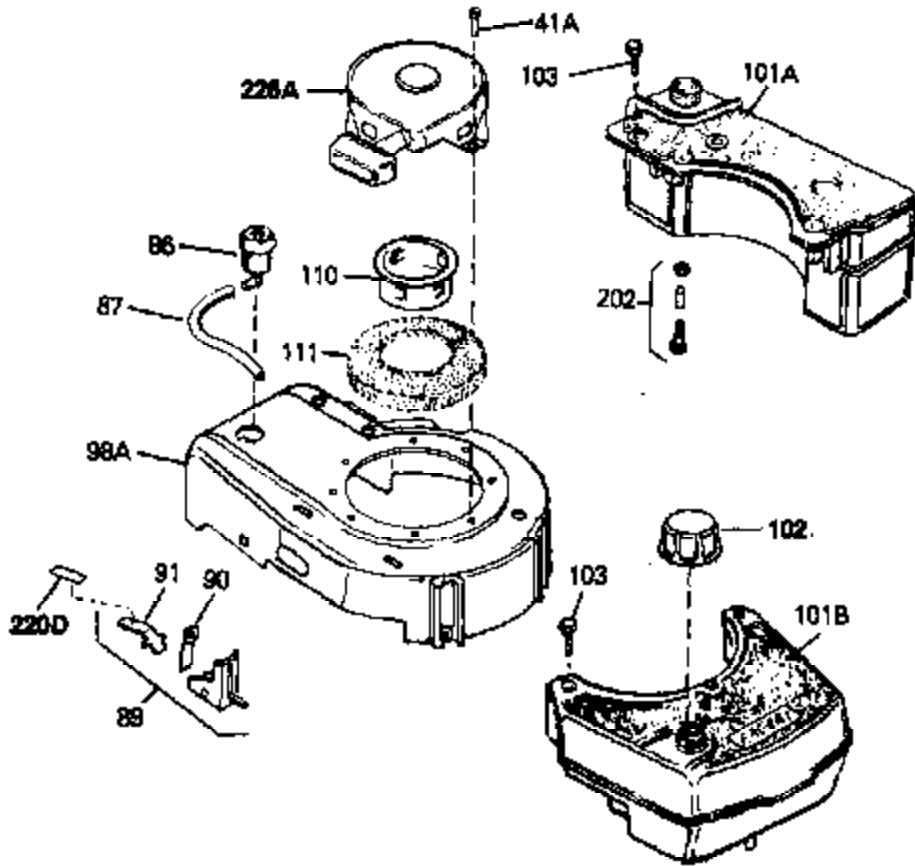

Ref #	Part Number	Qty	Description
41A	0	0	Rivet, Pop (3/16" Dia.)
41A	650735	0	Screw
102	33032	0	Cap, Fuel filler (Red Plastic) (Spurt
157	650806	0	Screw, Hex washer hd. shoulder, 10-32 x 5/8
202	730194	0	Rope Guide Kit