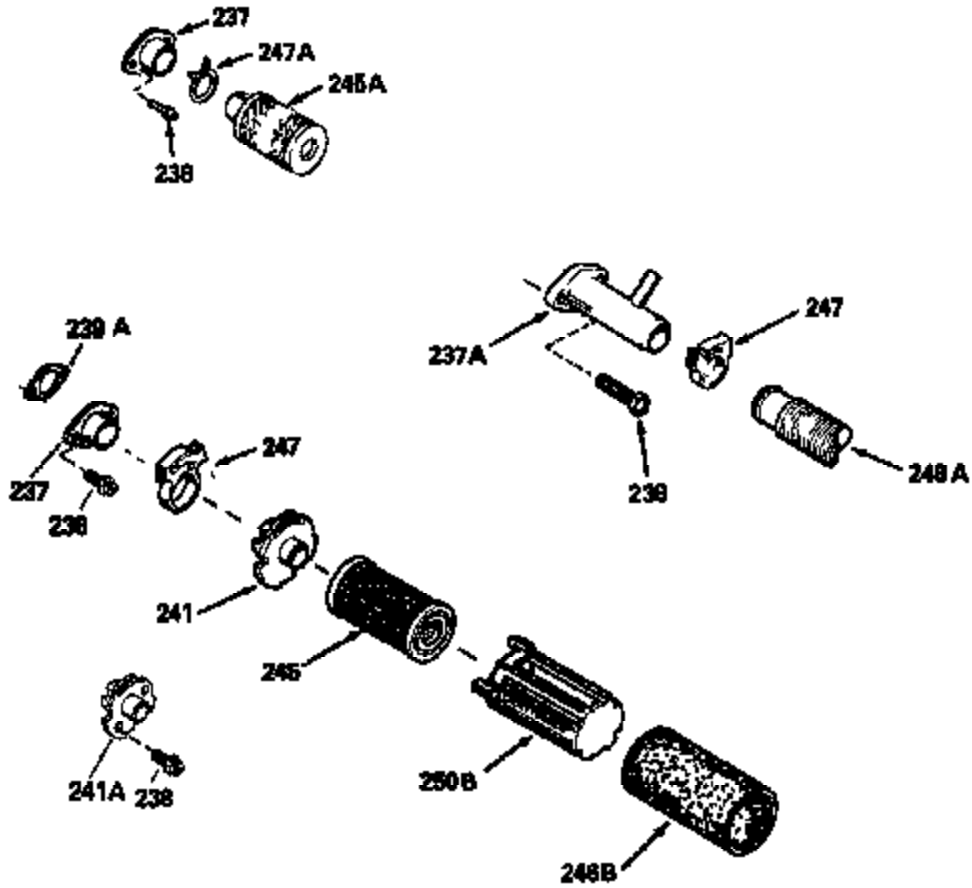

Ref #	Part Number	Qty	Description
19	31361		Spring, Extension
69	35261		* Gasket, Mounting flange
167	32924		Spring, Speed adjusting screw
168	650688		Screw, 10-32 x 1"
182	6201		Screw, 1/4-28 x 7/8"
185	31384A		Pipe, Intake (Incl. 224)
186	34358		Link, Governor spring
201	33150		Bracket, Over ride control
209	30200		Screw, 10-24 x 9/16"
223	650451		Screw, 1/4-20 x 1"
238	650806		Screw, 10-32 x 5/8"
246B	35435		Filter, Pre-Air (Use as required)