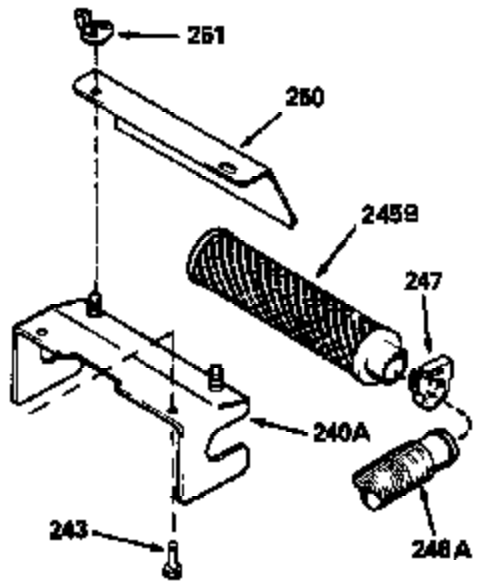

Ref #	Part Number	Qty	Description
19	31361		Spring, Extension
69	35261		* Gasket, Mounting flange
167	32924		Spring, Speed adjusting screw
168	650688		Screw, 10-32 x 1"
182	6201		Screw, 1/4-28 x 7/8"
185	31384A		Pipe, Intake (Incl. 224)
186	34358		Link, Governor spring
201	33150		Bracket, Over ride control
209	30200		Screw, 10-24 x 9/16"
223	650451		Screw, 1/4-20 x 1"
238	650806		Screw, 10-32 x 5/8"
246B	35435		Filter, Pre-Air (Use as required)