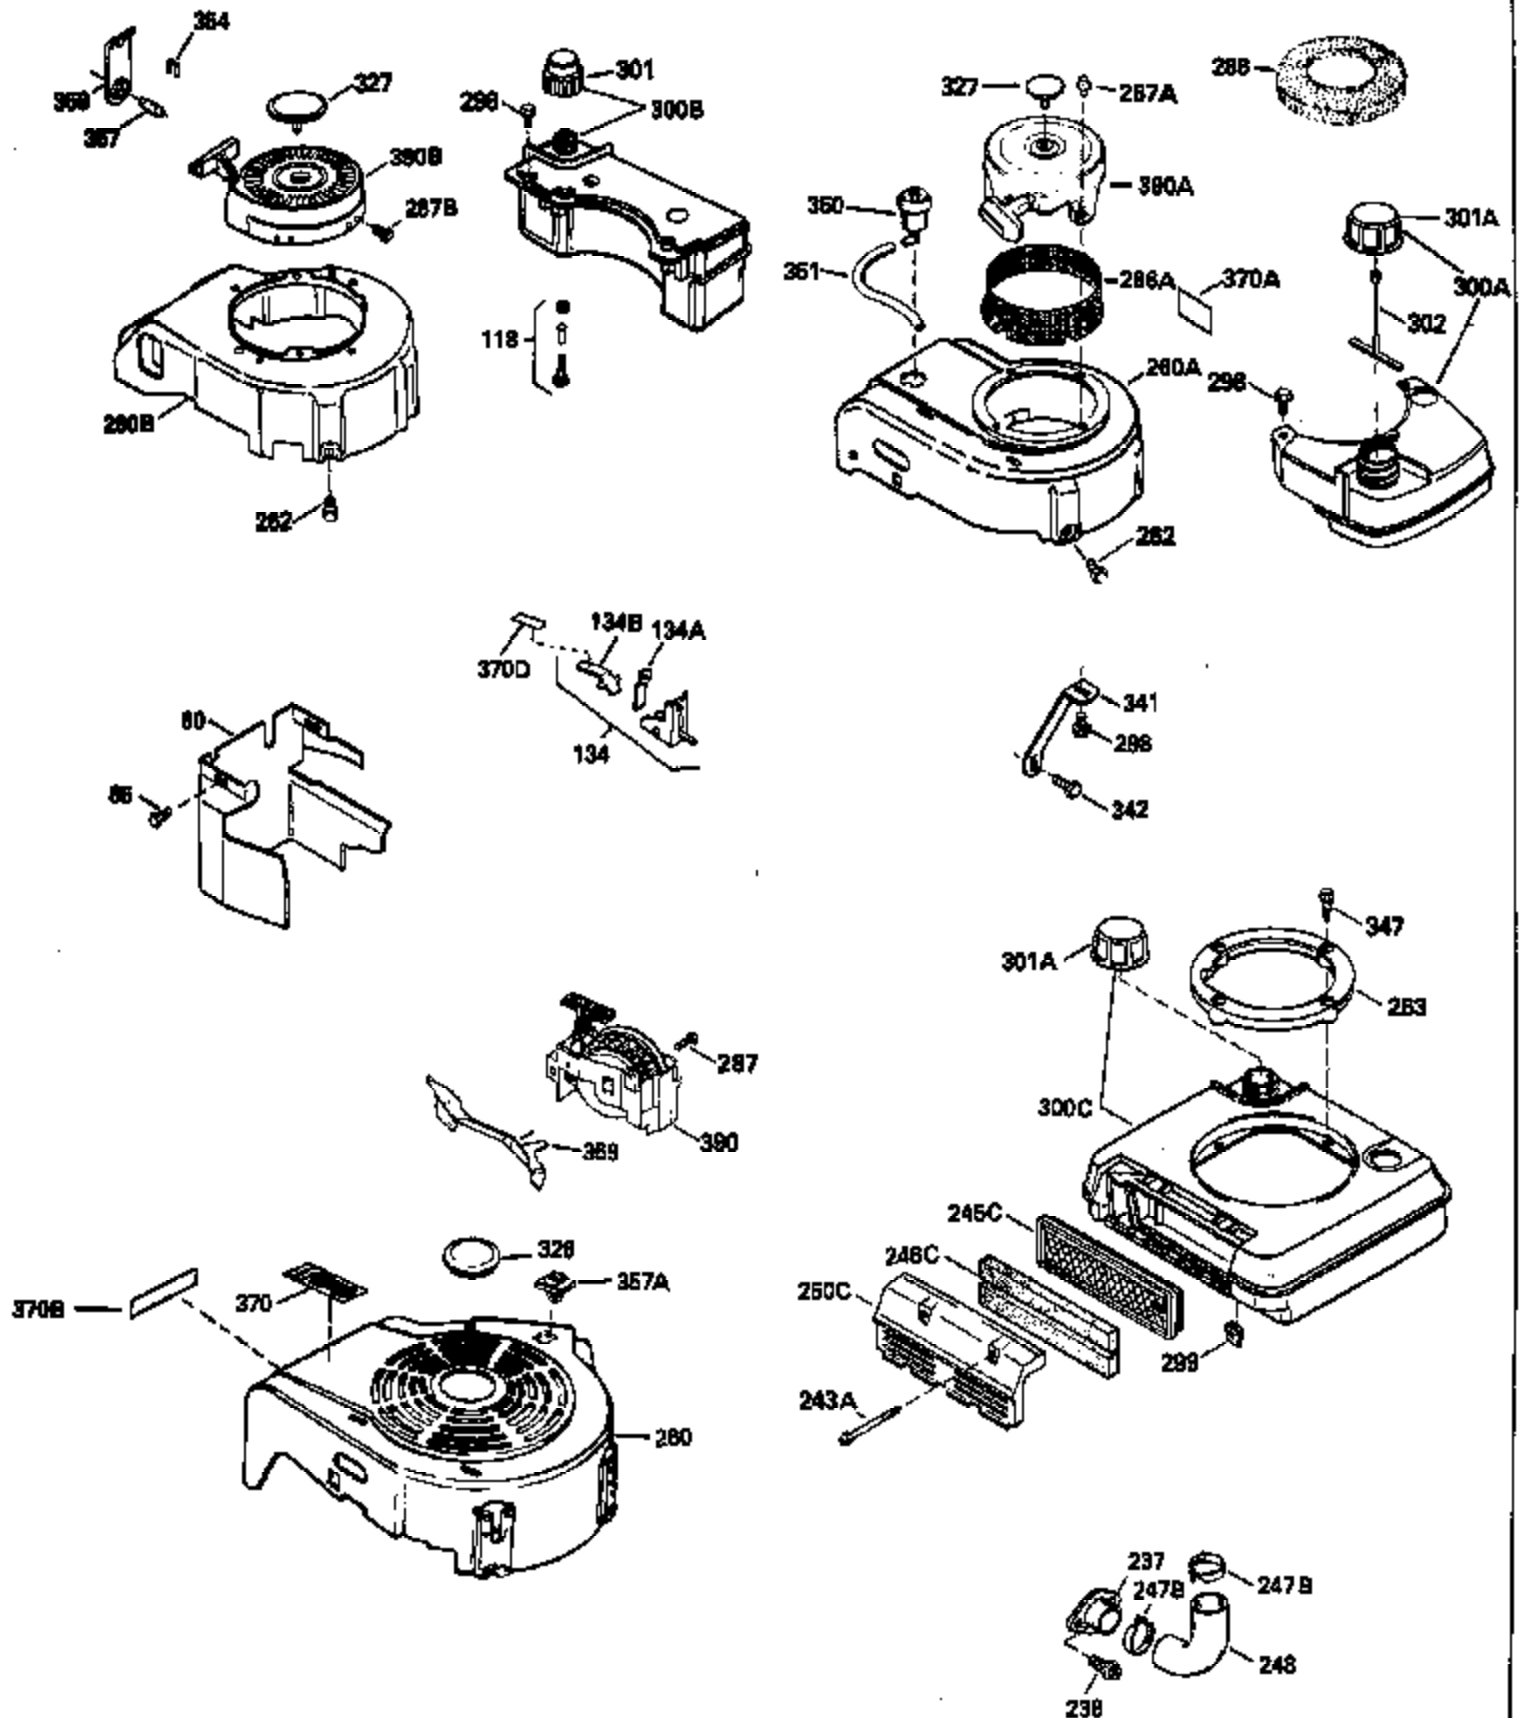

ILLUSTRATION SHOWS TYPICAL PARTS ONLY. ORDER BY PART NUMBER. PARTS NOT LISTED ARE SUPPLIED BY OEM.

Ref #	Part Number	Qty	Description
118	730194		Rope Guide Kit (Use as required with 34476 fuel tank)
238	650806		Screw, 10-32 x 5/8"
246C	35705		Filter, Pre-Air (Optional)
260	34345		Housing, Blower
262	650831		Screw, 1/4-20 x 15/32"
287	650802		Screw, 1/4-20 x 5/8"
287A	650735		Screw, 10-24 x 3/8" (Use as required)
287A			Pop Rivet, (3/16" Dia.)(Purchase locally)
301	33032		Fuel Cap
326	34113		Plug, Screen
370A	34346		Decal, Instruction
390	590531		Side Mount Rewind Starter (Refer to Division 5, Section C, page 32 or Fiche 8, Grid G-8 for breakdown)