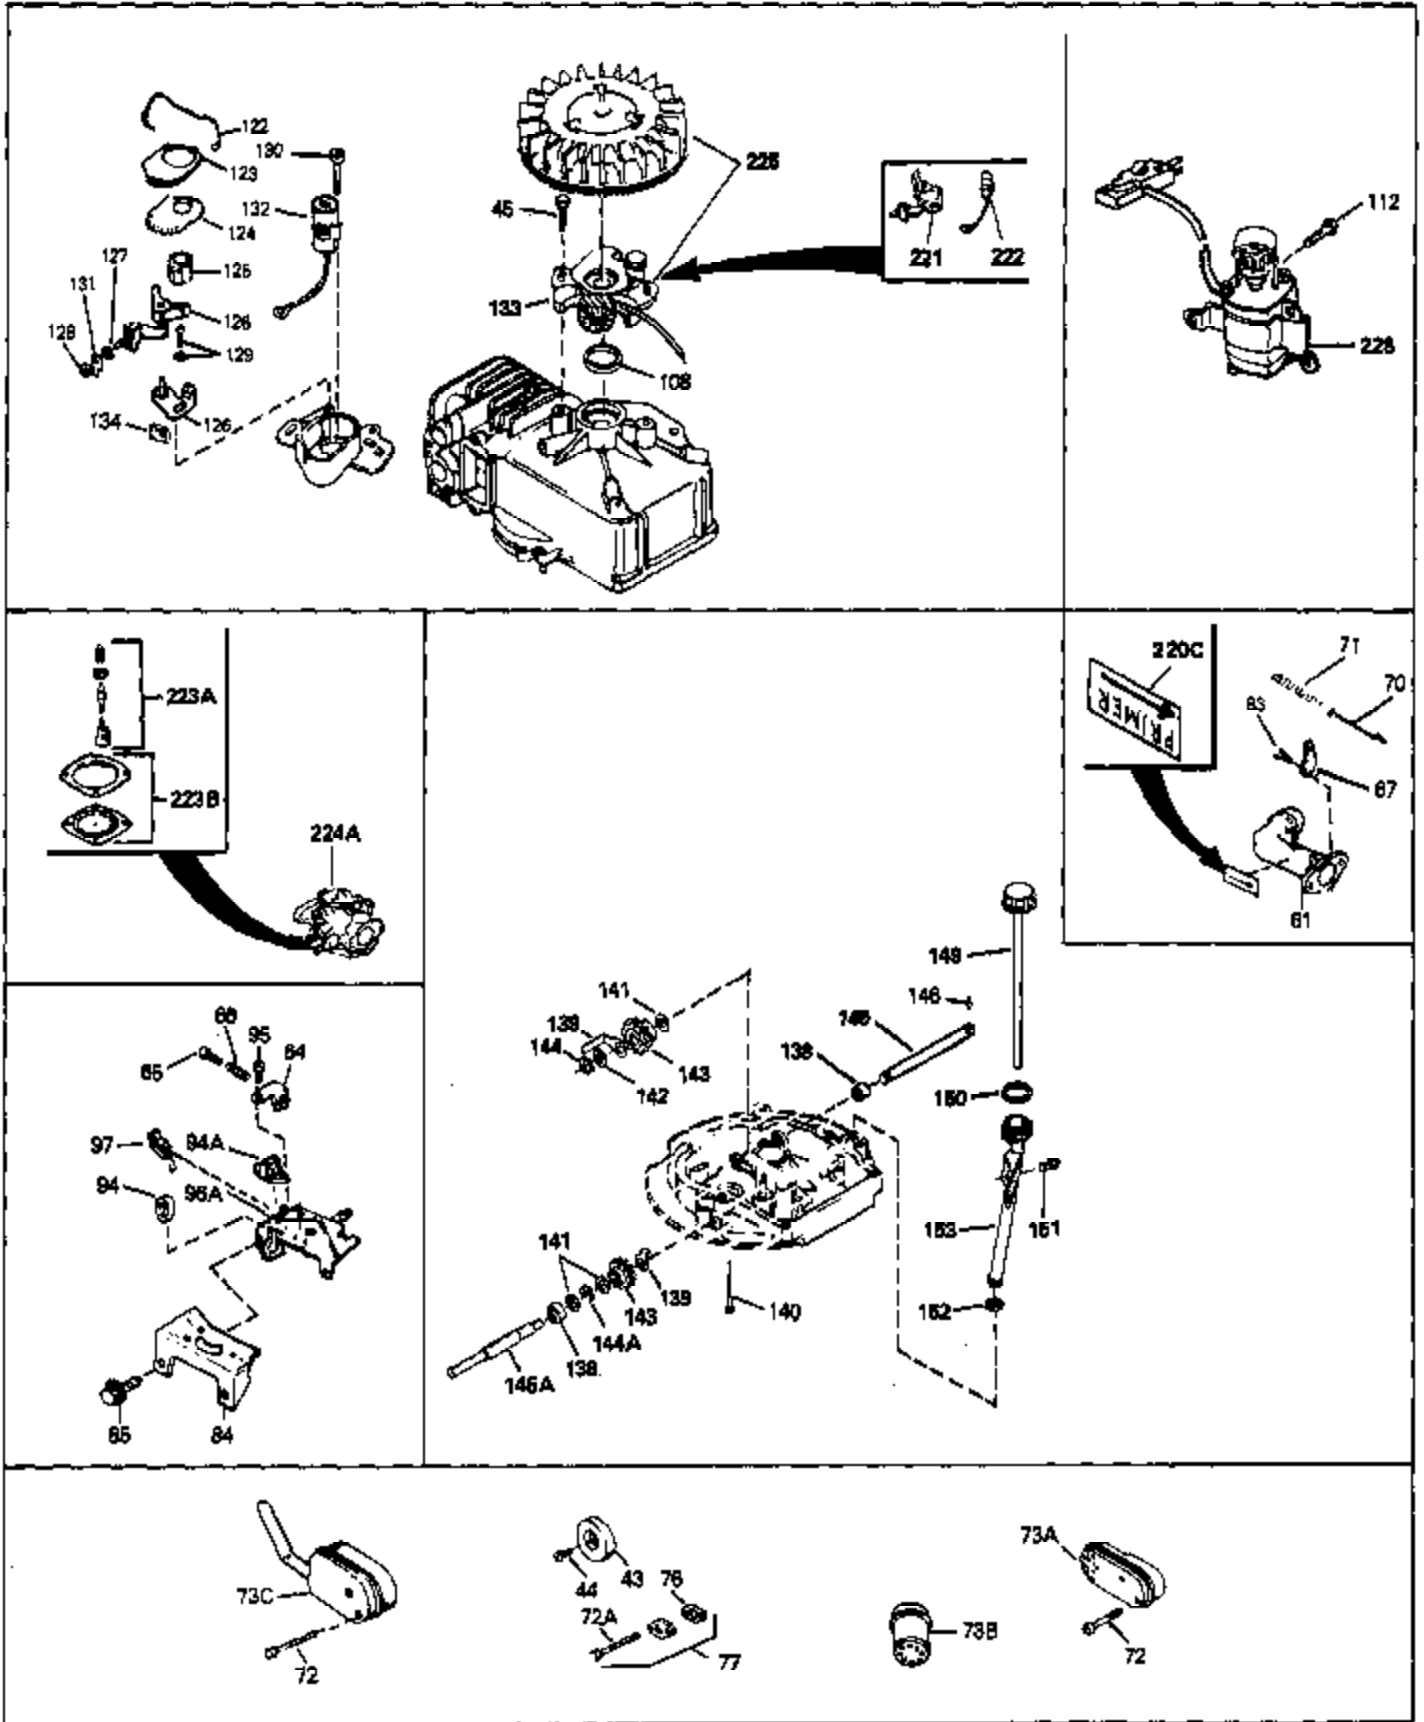

Ref #	Part Number	Qty	Description
69A	650777	0	Screw, Slotted fil. hd. mach., 6-32 x 7/16
69	650549	0	Screw
70	34337	0	Link, Governor spring
70A	34336	0	Link, Governor-to-throttle
71	31361	0	Spring, Governor
72	650774	0	Screw, Hex hd., 1/4-20 x 2-3/8
72	650795	0	Screw, Hex hd. cap, Sems, 1/4-20 x 2-5/16
72	650869	0	Screw, Hex hd., 1/4-20 x 2-3/4
72	792005	0	Screw, Hex hd., 1/4-20 x 2-1/2
73	27181B	0	Muffler
80	34432	0	Wire, Ground (Two female & one double male
81	26756	0	Gasket, Carburetor
82	29752	0	Nut
83	6201	0	Screw
95	30200	0	Screw
96	33205A	0	Control Assy., Speed
97	610973	0	Terminal Assy.
99	650831	0	Screw, Hex washer hd. Powerlok thread,
100	30200	0	Screw
101	32170A	0	Tank Assy., Fuel (White Poly) (1 qt.)
102	33032	0	Cap, Fuel filler (Red Plastic) (Spurt
104	26460	0	Clamp, Fuel line
105	29774	0	Line, Fuel (Braided 8.25")
105	30705	0	Line, Fuel (Braided 16")
105	30962	0	Line, Fuel (Braided 32")
105	34357	0	Line, Fuel (Epichlorohydrin 6-3/4")
106	650815	0	Washer, Belleville
107	650816	0	Nut, Flywheel
121	34431	0	Lamination & Coil Assy.
121	730207	0	Magneto-to-Solid State Conversion Kit
136	650814	0	Screw, Hex hd. Sems, 10-24 x 1
137	611046A	0	Flywheel
147	27625	0	Plug, Oil filler
148	29673	0	Gasket, Filler plug
154	34340	0	Element, Air cleaner (Poly)
155	34341A	0	Cover, Air cleaner (Black)
156	34339	0	Body, Air cleaner
157	650806	0	Screw, Hex washer hd. shoulder, 10-32 x 5/8
162	34338	0	Gasket, Air cleaner
220	34346	0	Decal, Instruction
220	550223	0	Decal, Name
220E	35344	0	Decal, Control
223	631021	0	Inlet Needle, Seat & Clip Assy.
224	632046A	0	Carburetor
230	33238D	0	Gasket Set

Ref #	Part Number	Qty	Description
41A	0	0	Rivet, Pop (3/16" Dia.)
41A	650735	0	Screw
98A	34793	0	Housing, Blower (5.56 dia. starter mtg. bolt
102	33032	0	Cap, Fuel filler (Red Plastic) (Spurt
110	34449	0	Hub, Starter
111	590417	0	Screen, Starter cup
157	650806	0	Screw, Hex washer hd. shoulder, 10-32 x 5/8
202	730194	0	Rope Guide Kit
226A	590420	0	Starter, Rewind