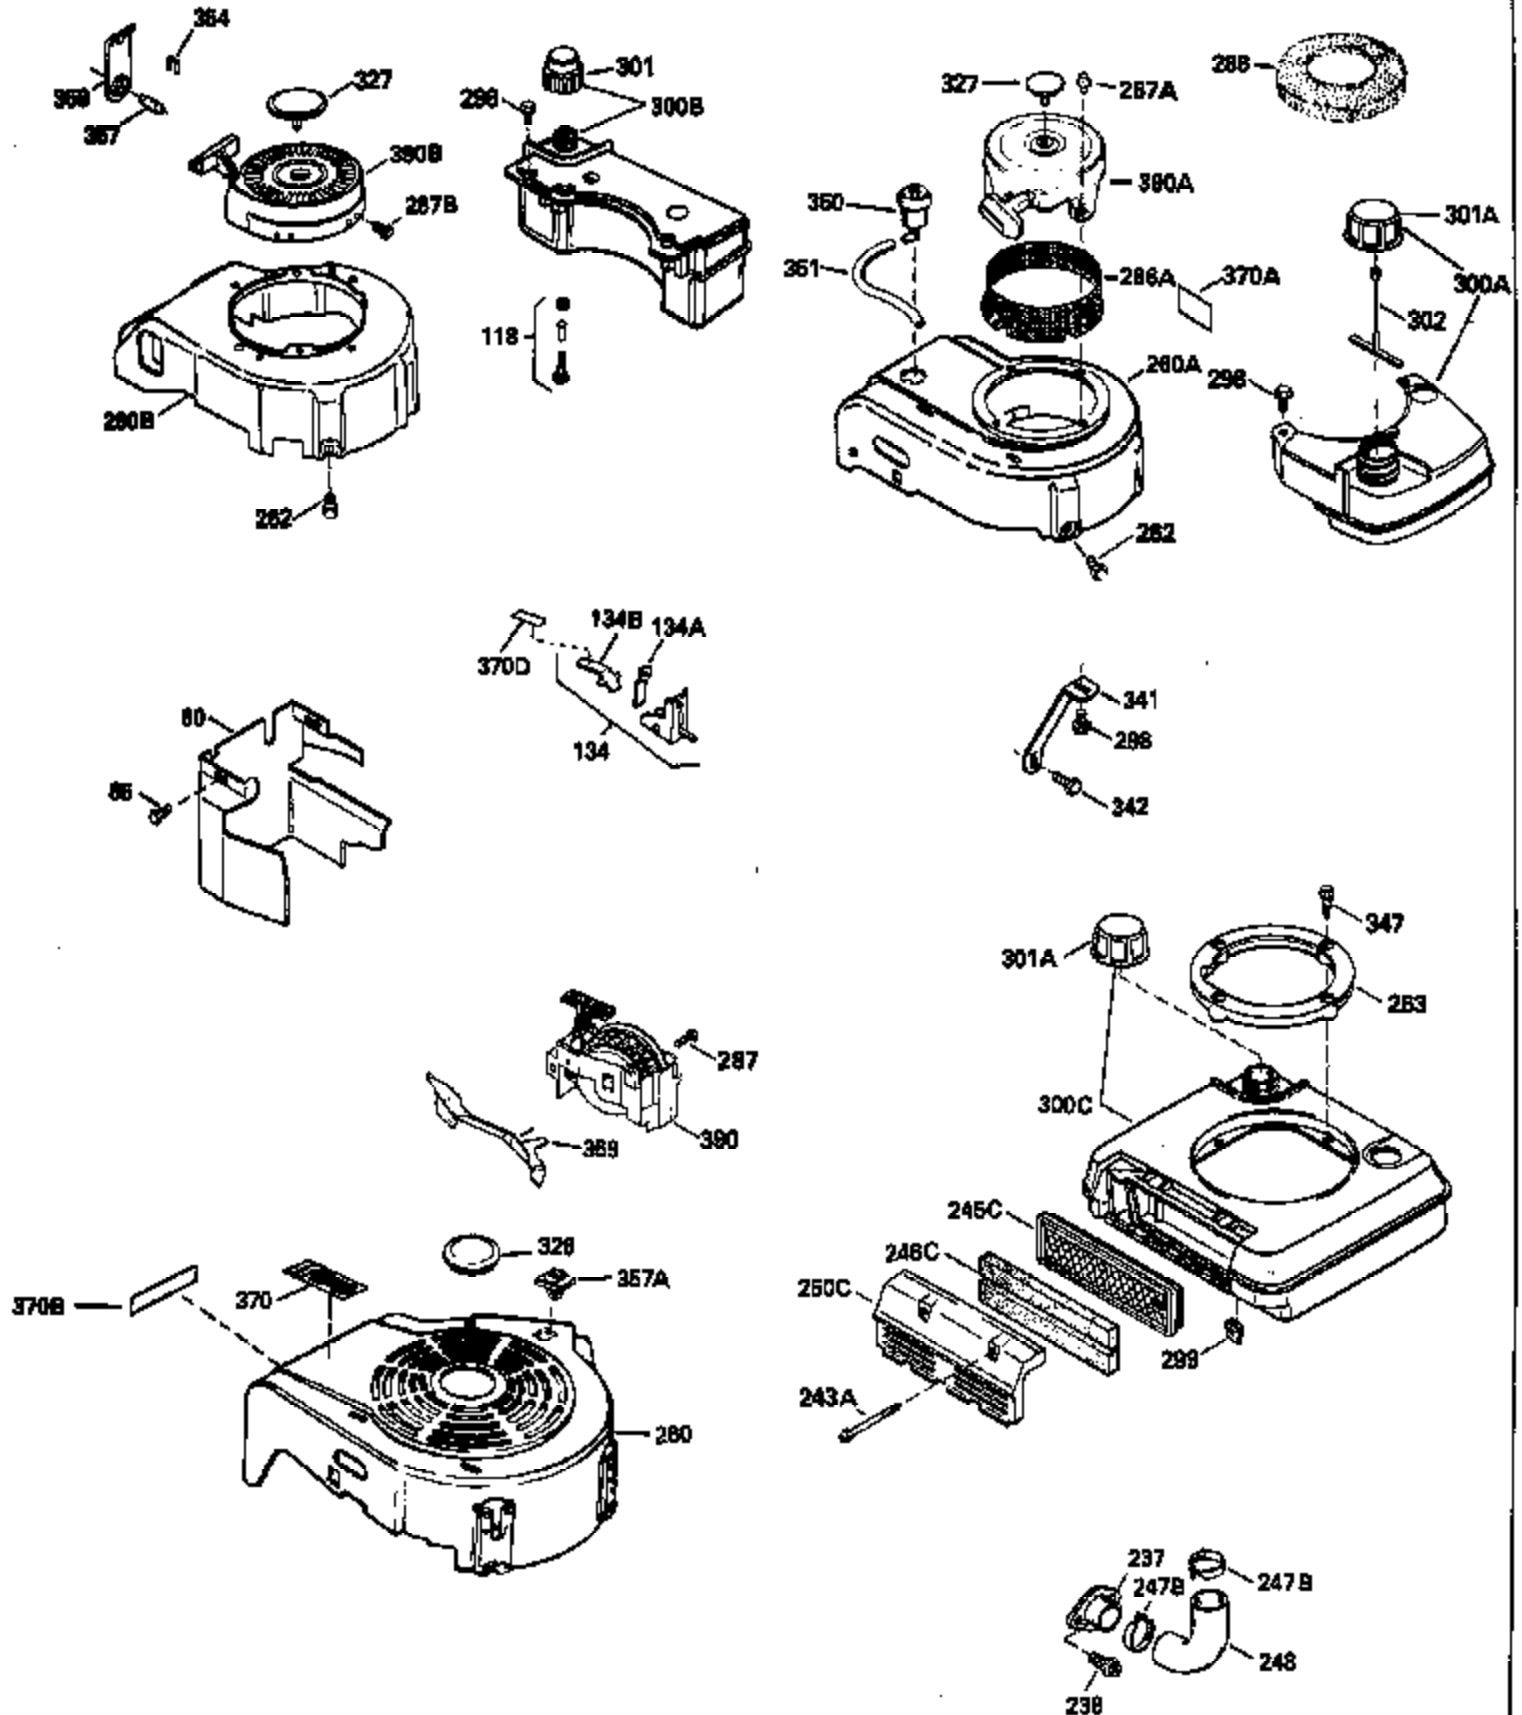

ILLUSTRATION SHOWS TYPICAL PARTS ONLY. ORDER BY PART NUMBER. PARTS NOT LISTED ARE SUPPLIED BY OEM.

Ref #	Part Number	Qty	Description
118	730194		Rope Guide Kit (Use as required with 34476 fuel tank)
238	650806		Screw, 10-32 x 5/8"
246C	35705		Filter, Pre-Air (Optional)
260A	34859		Housing, Blower
262	650831		Screw, 1/4-20 x 15/32"
286	35009		Screen, Starter cup
287A	650735		Screw, 10-24 x 3/8" (Use as required)
287A			Pop Rivet, (3/16" Dia.)(Purchase locally)
301	33032		Fuel Cap
370A	34346		Decal, Instruction
370	550223		Decal, Name
390A	590420A		Rewind Starter (Refer to Division 5, Section C, page 25 or Fiche 8, Grid G-7 for breakdown)