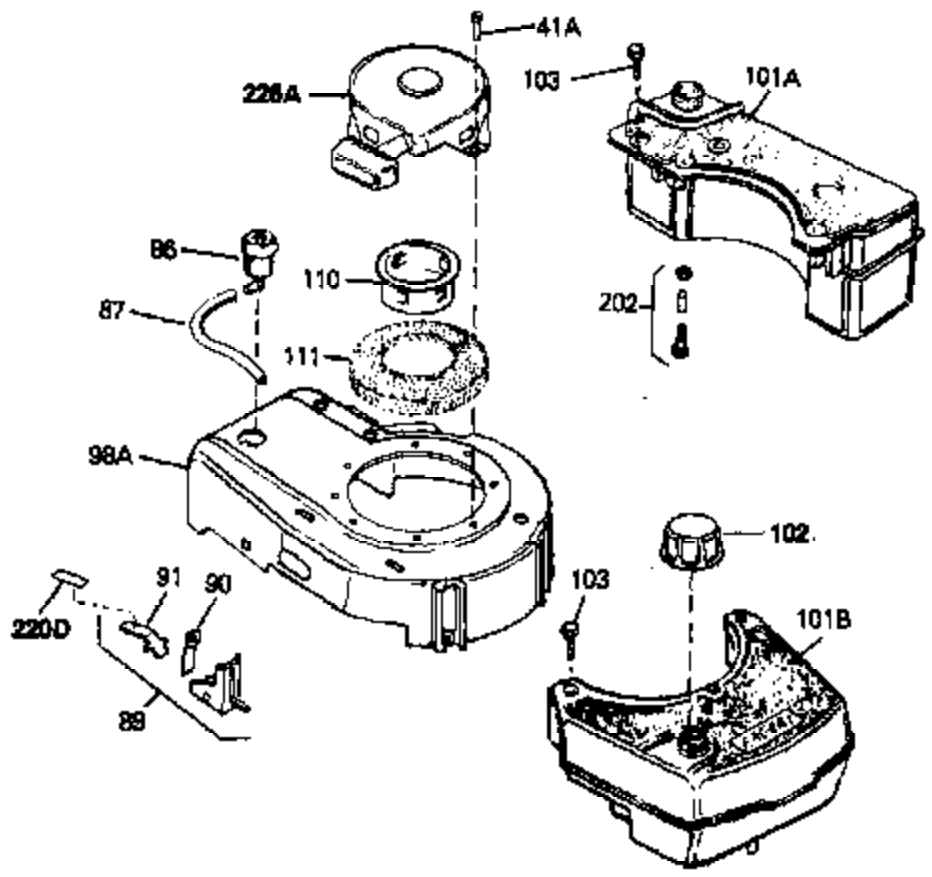

Ref #	Part Number	Qty	Description
	69 650549	0	Screw
	69A 650777	0	Screw, Slotted fil. hd. mach., 6-32 x 7/16
	70 34337	0	Link, Governor spring
	70A 34336	0	Link, Governor-to-throttle
	71 31361	0	Spring, Governor
	72 650774	0	Screw, Hex hd., 1/4-20 x 2-3/8
	72 650795	0	Screw, Hex hd. cap, Sems, 1/4-20 x 2-5/16
	72 650869	0	Screw, Hex hd., 1/4-20 x 2-3/4
	72 792005	0	Screw, Hex hd., 1/4-20 x 2-1/2
	73 27181B	0	Muffler
	80 34432	0	Wire, Ground (Two female & one double male
	81 26756	0	Gasket, Carburetor
	82 29752	0	Nut
	83 6201	0	Screw
	95 30200	0	Screw
	97 610973	0	Terminal Assy.
	98 34367	0	Housing, Blower
	99 650831	0	Screw, Hex washer hd. Powerlok thread,
	100 30200	0	Screw
	102 33032	0	Cap, Fuel filler (Red Plastic) (Spurt
	104 26460	0	Clamp, Fuel line
	105 29774	0	Line, Fuel (Braided 8.25")
	105 30705	0	Line, Fuel (Braided 16")
	105 30962	0	Line, Fuel (Braided 32")
	105 34357	0	Line, Fuel (Epichlorohydrin 6-3/4")
	106 650815	0	Washer, Belleville
	107 650816	0	Nut, Flywheel
	109 34113	0	Plug, Screen
	113 30593	0	Clip, Magneto wire
	121 34431	0	Lamination & Coil Assy.
	121 730207	0	Magneto-to-Solid State Conversion Kit
	136 650814	0	Screw, Hex hd. Sems, 10-24 x 1
	137 611046A	0	Flywheel
	220A 34442A	0	Decal, Instruction
	223 631021	0	Inlet Needle, Seat & Clip Assy.
	224 632053	0	Carburetor
	226 590531	0	Starter, Side mount rewind
	230 33238D	0	Gasket Set

Ref #	Part Number	Qty	Description
41A	0	0	Rivet, Pop (3/16" Dia.)
41A	650735	0	Screw
86	34353	0	Primer Assy.
87	32180C	0	Line, Primer
101B	34369A	0	Tank Assy., Fuel (Charcoal Poly) (1-1/2
102	33032	0	Cap, Fuel filler (Red Plastic) (Spurt
103	28763	0	Screw, Hex washer hd. thread-forming, 10-24
164	32972	0	Cleaner, Air
164A	33168	0	Clamp, Corbin
202	730194	0	Rope Guide Kit