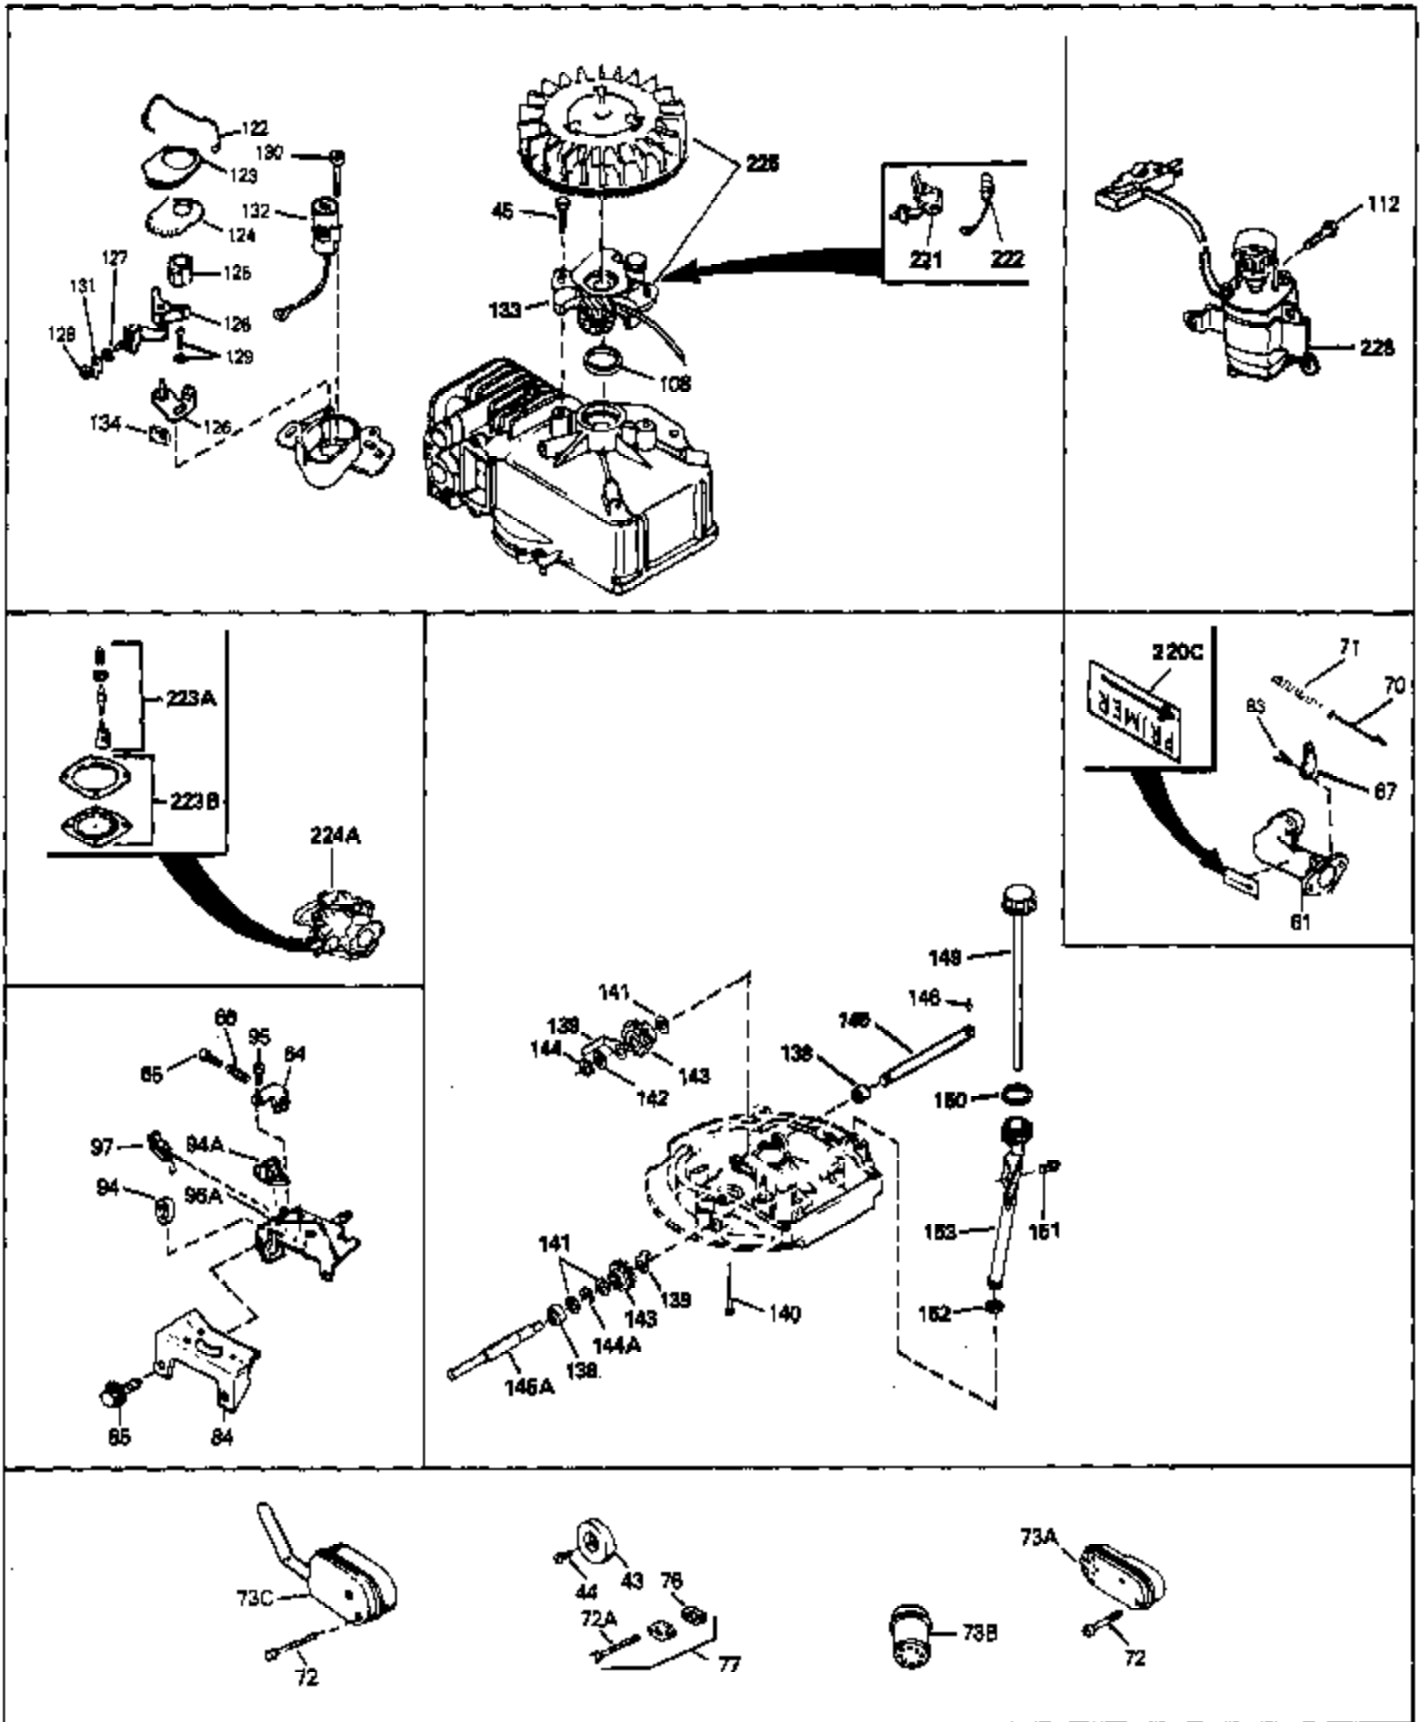

Ref #	Part Number	Qty	Description
61	31384A	0	Pipe, Intake
70	34337	0	Link, Governor spring
71	31361	0	Spring, Governor
72A	30063	0	Screw
72	650774	0	Screw, Hex hd., 1/4-20 x 2-3/8
72	650795	0	Screw, Hex hd. cap, Sems, 1/4-20 x 2-5/16
72	650869	0	Screw, Hex hd., 1/4-20 x 2-3/4
72	792005	0	Screw, Hex hd., 1/4-20 x 2-1/2
76	26754A	0	Gasket, Exhaust
77	730162	0	Kit, Muffler Adapter
83	6201	0	Screw
84	34371	0	Cover, Speed control
85	650807	0	Screw, Hex washer hd. shoulder, 10-32 x 7/16
94A	33971	0	Knob, Control
95	30200	0	Screw
96A	33970A	0	Control Assy., Speed
97	610973	0	Terminal Assy.
149	34267	0	Dipstick, Oil (Twist Lock)
150	33590	0	"O" Ring
151	650562	0	Screw
152	34265	0	Gasket, Oil fill tube
152	34282	0	"O" Ring (.612 I.D. x .812 O.D. x .103
153	34264	0	Tube Assy., Oil fill (Plastic)