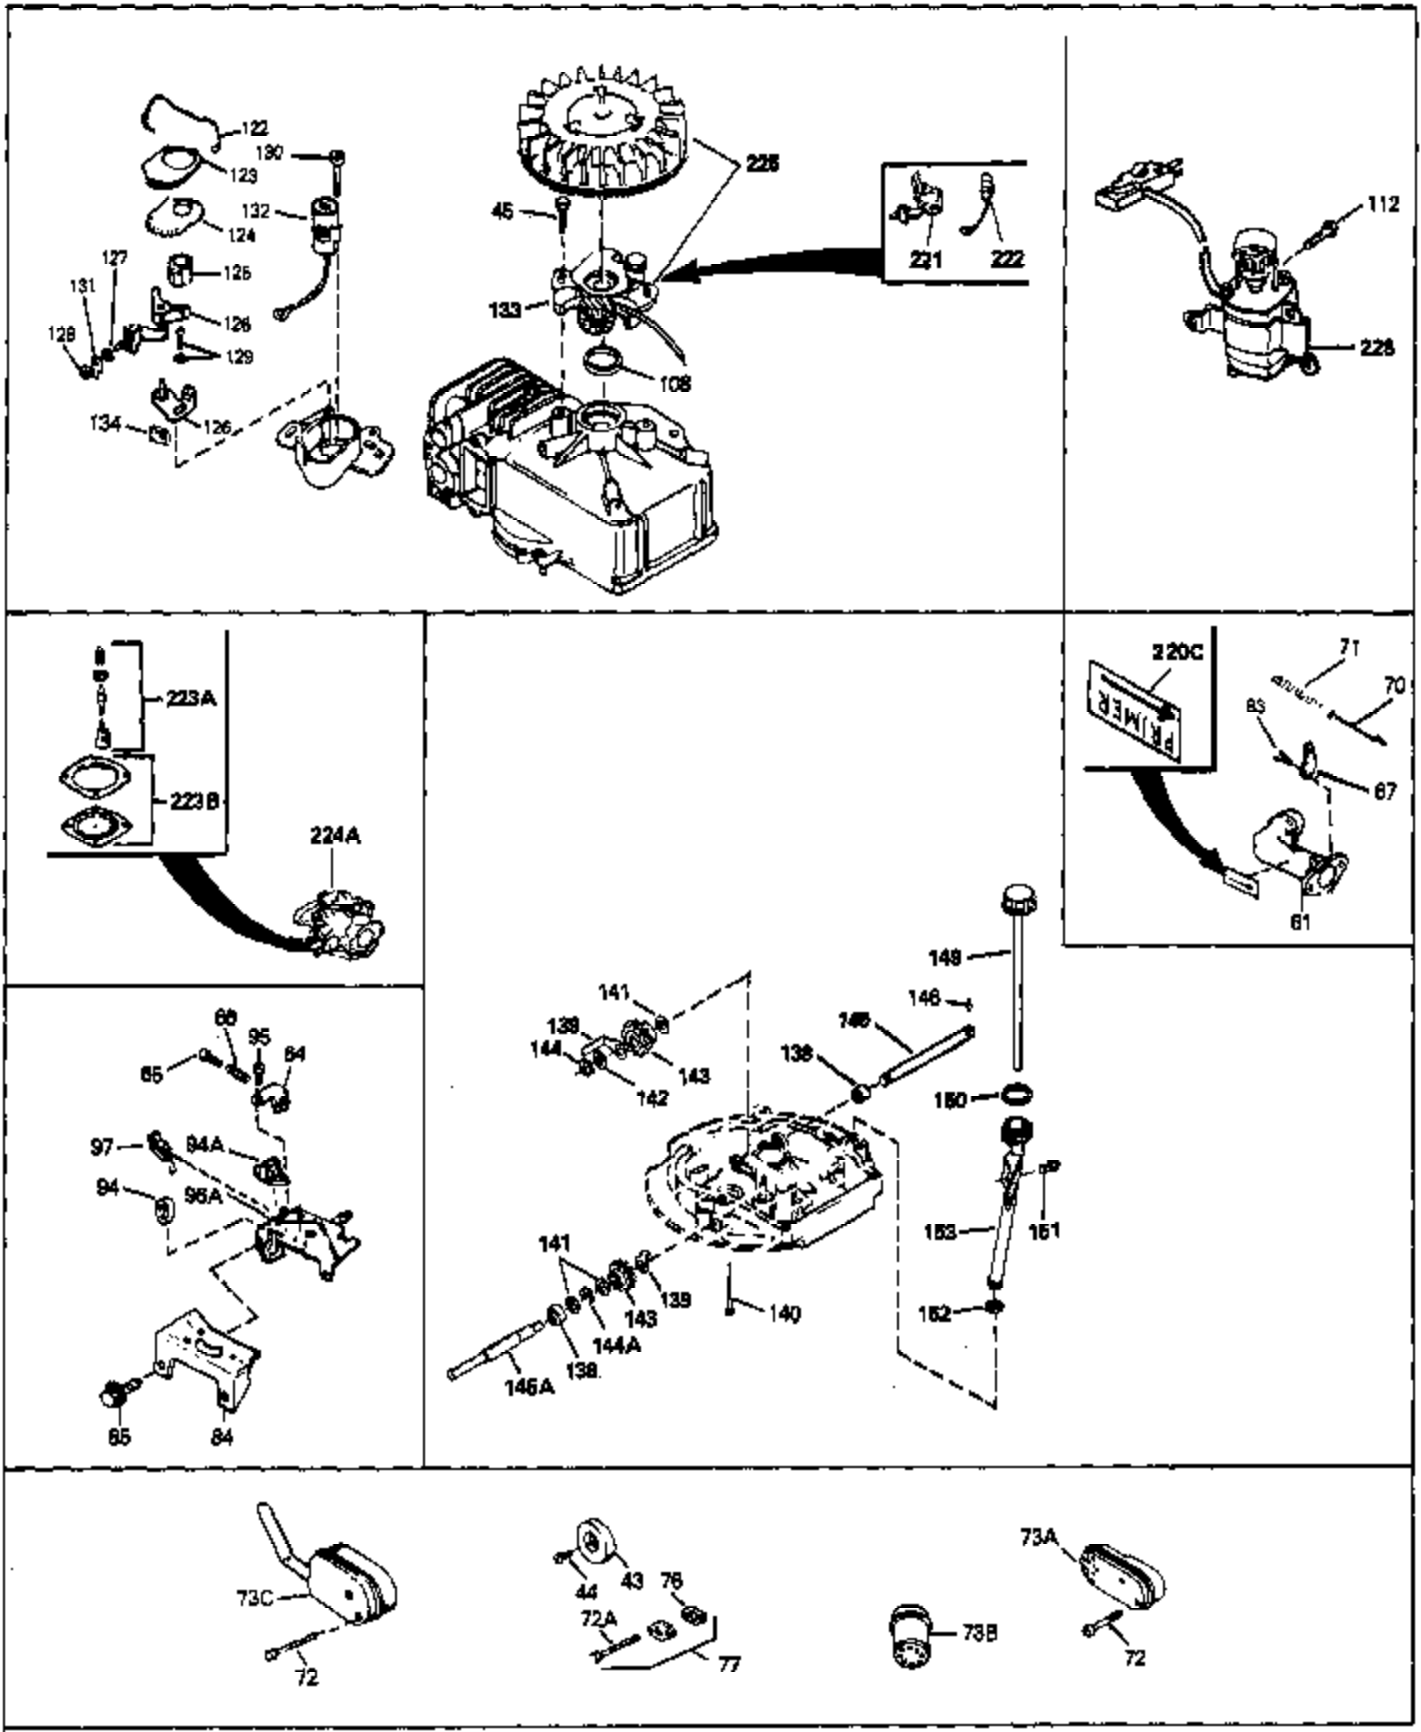

Ref #	Part Number	Qty	Description
68A	31342	0	Spring, Compression
69A	650777	0	Screw, Slotted fil. hd. mach., 6-32 x 7/16
69	650549	0	Screw
70A	34336	0	Link, Governor-to-throttle
70	34337	0	Link, Governor spring
71	31361	0	Spring, Governor
72	650774	0	Screw, Hex hd., 1/4-20 x 2-3/8
72	650795	0	Screw, Hex hd. cap, Sems, 1/4-20 x 2-5/16
72	650869	0	Screw, Hex hd., 1/4-20 x 2-3/4
72	792005	0	Screw, Hex hd., 1/4-20 x 2-1/2
73	27181B	0	Muffler
80	34432	0	Wire, Ground (Two female & one double male)
81	26756	0	Gasket, Carburetor
82	29752	0	Nut
83	6201	0	Screw
92	28942	0	Screw
93	27793	0	Clip, Conduit
95	30200	0	Screw
96	33131A	0	Control Assy., Speed
97	610973	0	Terminal Assy.
98	34345	0	Housing, Blower
99	650831	0	Screw, Hex washer hd. Powerlok thread,
100	30200	0	Screw
101	32170A	0	Tank Assy., Fuel (White Poly) (1 qt.)
102	33032	0	Cap, Fuel filler (Red Plastic) (Spurt
104	26460	0	Clamp, Fuel line
105	29774	0	Line, Fuel (Braided 8.25")
105	30705	0	Line, Fuel (Braided 16")
105	30962	0	Line, Fuel (Braided 32")
105	34357	0	Line, Fuel (Epichlorohydrin 6-3/4")
106	650815	0	Washer, Belleville
107	650816	0	Nut, Flywheel
109	34113	0	Plug, Screen
121	34431	0	Lamination & Coil Assy.
121	730207	0	Magneto-to-Solid State Conversion Kit
136	650814	0	Screw, Hex hd. Sems, 10-24 x 1
137	611046A	0	Flywheel
154	34340	0	Element, Air cleaner (Poly)
155	34341A	0	Cover, Air cleaner (Black)
156	34339	0	Body, Air cleaner
157	650806	0	Screw, Hex washer hd. shoulder, 10-32 x 5/8
162	34338	0	Gasket, Air cleaner
220	34346	0	Decal, Instruction
223	631021	0	Inlet Needle, Seat & Clip Assy.
224	632046A	0	Carburetor
226	590531	0	Starter, Side mount rewind
230	33238D	0	Gasket Set

Ref #	Part Number	Qty	Description
41A	0	0	Rivet, Pop (3/16" Dia.)
41A	650735	0	Screw
102	33032	0	Cap, Fuel filler (Red Plastic) (Spurt
157	650806	0	Screw, Hex washer hd. shoulder, 10-32 x 5/8
202	730194	0	Rope Guide Kit