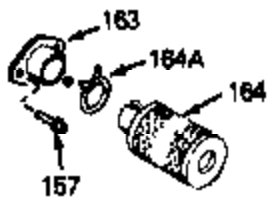

Ref #	Part Number	Qty	Description
68A	31342	0	Spring, Compression
69A	650777	0	Screw, Slotted fil. hd. mach., 6-32 x 7/16
69	650549	0	Screw
70A	34336	0	Link, Governor-to-throttle
70	34337	0	Link, Governor spring
71	31361	0	Spring, Governor
72	650774	0	Screw, Hex hd., 1/4-20 x 2-3/8
72	650795	0	Screw, Hex hd. cap, Sems, 1/4-20 x 2-5/16
72	650869	0	Screw, Hex hd., 1/4-20 x 2-3/4
72	792005	0	Screw, Hex hd., 1/4-20 x 2-1/2
73	27181B	0	Muffler
80	34432	0	Wire, Ground (Two female & one double male)
81	26756	0	Gasket, Carburetor
82	29752	0	Nut
83	6201	0	Screw
92	28942	0	Screw
93	27793	0	Clip, Conduit
95	30200	0	Screw
96	33131A	0	Control Assy., Speed
97	610973	0	Terminal Assy.
98	34345	0	Housing, Blower
99	650831	0	Screw, Hex washer hd. Powerlok thread,
100	30200	0	Screw
101	32170A	0	Tank Assy., Fuel (White Poly) (1 qt.)
102	33032	0	Cap, Fuel filler (Red Plastic) (Spurt
104	26460	0	Clamp, Fuel line
105	29774	0	Line, Fuel (Braided 8.25")
105	30705	0	Line, Fuel (Braided 16")
105	30962	0	Line, Fuel (Braided 32")
105	34357	0	Line, Fuel (Epichlorohydrin 6-3/4")
106	650815	0	Washer, Belleville
107	650816	0	Nut, Flywheel
109	34113	0	Plug, Screen
121	34431	0	Lamination & Coil Assy.
121	730207	0	Magneto-to-Solid State Conversion Kit
136	650814	0	Screw, Hex hd. Sems, 10-24 x 1
137	611046A	0	Flywheel
154	34340	0	Element, Air cleaner (Poly)
155	34341A	0	Cover, Air cleaner (Black)
156	34339	0	Body, Air cleaner
157	650806	0	Screw, Hex washer hd. shoulder, 10-32 x 5/8
162	34338	0	Gasket, Air cleaner
220	34346	0	Decal, Instruction
223	631021	0	Inlet Needle, Seat & Clip Assy.
224	632046A	0	Carburetor
226	590531	0	Starter, Side mount rewind
230	33238D	0	Gasket Set