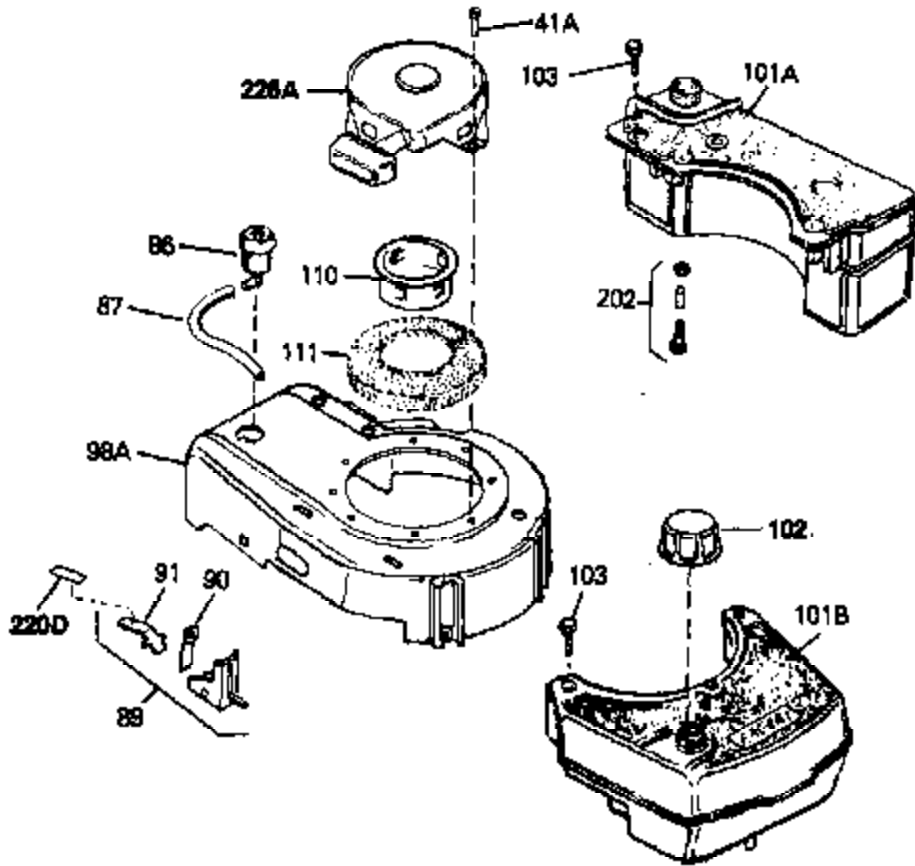

Ref #	Part Number	Qty	Description
68A	31342	0	Spring, Compression
69A	650777	0	Screw, Slotted fil. hd. mach., 6-32 x 7/16
69	650549	0	Screw
70A	34336	0	Link, Governor-to-throttle
70	34337	0	Link, Governor spring
71	31361	0	Spring, Governor
72	650774	0	Screw, Hex hd., 1/4-20 x 2-3/8
72	650795	0	Screw, Hex hd. cap, Sems, 1/4-20 x 2-5/16
72	650869	0	Screw, Hex hd., 1/4-20 x 2-3/4
72	792005	0	Screw, Hex hd., 1/4-20 x 2-1/2
73	27181B	0	Muffler
80	34432	0	Wire, Ground (Two female & one double male)
81	26756	0	Gasket, Carburetor
82	29752	0	Nut
83	6201	0	Screw
92	28942	0	Screw
93	27793	0	Clip, Conduit
95	30200	0	Screw
96	33131A	0	Control Assy., Speed
97	610973	0	Terminal Assy.
98	34345	0	Housing, Blower
99	650831	0	Screw, Hex washer hd. Powerlok thread,
100	30200	0	Screw
101	32170A	0	Tank Assy., Fuel (White Poly) (1 qt.)
102	33032	0	Cap, Fuel filler (Red Plastic) (Spurt
104	26460	0	Clamp, Fuel line
105	29774	0	Line, Fuel (Braided 8.25")
105	30705	0	Line, Fuel (Braided 16")
105	30962	0	Line, Fuel (Braided 32")
105	34357	0	Line, Fuel (Epichlorohydrin 6-3/4")
106	650815	0	Washer, Belleville
107	650816	0	Nut, Flywheel
109	34113	0	Plug, Screen
121	34431	0	Lamination & Coil Assy.
121	730207	0	Magneto-to-Solid State Conversion Kit
136	650814	0	Screw, Hex hd. Sems, 10-24 x 1
137	611046A	0	Flywheel
154	34340	0	Element, Air cleaner (Poly)
155	34341A	0	Cover, Air cleaner (Black)
156	34339	0	Body, Air cleaner
157	650806	0	Screw, Hex washer hd. shoulder, 10-32 x 5/8
162	34338	0	Gasket, Air cleaner
220	34346	0	Decal, Instruction
223	631021	0	Inlet Needle, Seat & Clip Assy.
224	632046A	0	Carburetor
226	590531	0	Starter, Side mount rewind
230	33238D	0	Gasket Set

Ref #	Part Number	Qty	Description
41A	0	0	Rivet, Pop (3/16" Dia.)
41A	650735	0	Screw
102	33032	0	Cap, Fuel filler (Red Plastic) (Spurt
157	650806	0	Screw, Hex washer hd. shoulder, 10-32 x 5/8
202	730194	0	Rope Guide Kit