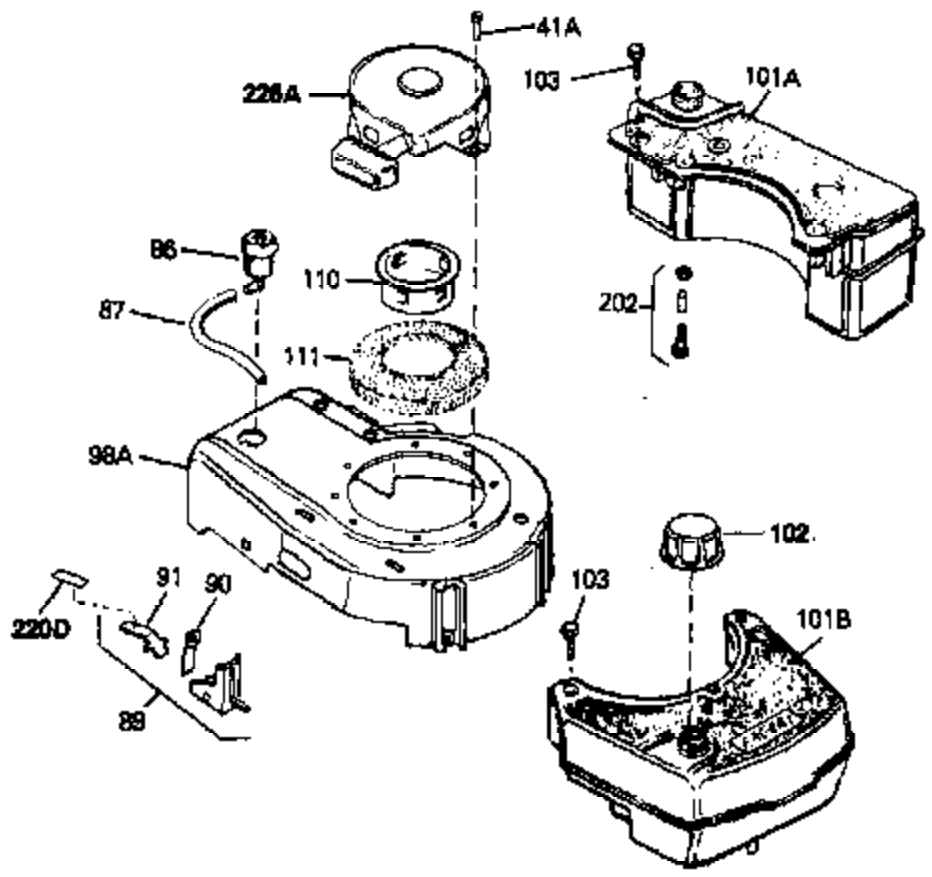

Ref #	Part Number	Qty	Description
41A	0	0	Rivet, Pop (3/16" Dia.)
41A	650735	0	Screw
86	34353	0	Primer Assy.
87	32180C	0	Line, Primer
101B	34369A	0	Tank Assy., Fuel (Charcoal Poly) (1-1/2
102	33032	0	Cap, Fuel filler (Red Plastic) (Spurt
103	28763	0	Screw, Hex washer hd. thread-forming, 10-24
164	32972	0	Cleaner, Air
164A	33168	0	Clamp, Corbin
202	730194	0	Rope Guide Kit

Ref #	Part Number	Qty	Description
61	31384A	0	Pipe, Intake
70	34337	0	Link, Governor spring
71	31361	0	Spring, Governor
72A	30063	0	Screw
72	650774	0	Screw, Hex hd., 1/4-20 x 2-3/8
72	650795	0	Screw, Hex hd. cap, Sems, 1/4-20 x 2-5/16
72	650869	0	Screw, Hex hd., 1/4-20 x 2-3/4
72	792005	0	Screw, Hex hd., 1/4-20 x 2-1/2
76	26754A	0	Gasket, Exhaust
77	730162	0	Kit, Muffler Adapter
83	6201	0	Screw
84	34371	0	Cover, Speed control
85	650807	0	Screw, Hex washer hd. shoulder, 10-32 x 7/16
94A	33971	0	Knob, Control
95	30200	0	Screw
96A	33970A	0	Control Assy., Speed
97	610973	0	Terminal Assy.
149	34267	0	Dipstick, Oil (Twist Lock)
150	33590	0	"O" Ring
151	650562	0	Screw
152	34265	0	Gasket, Oil fill tube
152	34282	0	"O" Ring (.612 I.D. x .812 O.D. x .103
153	34264	0	Tube Assy., Oil fill (Plastic)