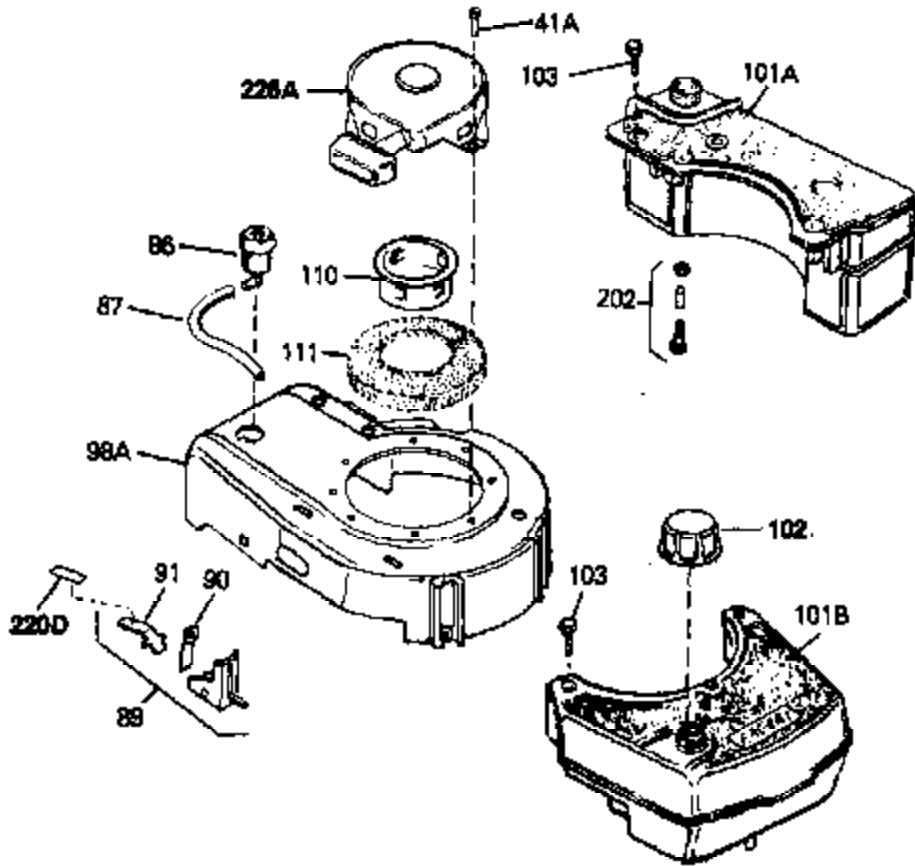

Ref #	Part Number	Qty	Description
68A	31342	0	Spring, Compression
69A	650777	0	Screw, Slotted fil. hd. mach., 6-32 x 7/16
69	650549	0	Screw
70	34337	0	Link, Governor spring
70A	34336	0	Link, Governor-to-throttle
71	31361	0	Spring, Governor
72	650774	0	Screw, Hex hd., 1/4-20 x 2-3/8
72	650795	0	Screw, Hex hd. cap, Sems, 1/4-20 x 2-5/16
72	650869	0	Screw, Hex hd., 1/4-20 x 2-3/4
72	792005	0	Screw, Hex hd., 1/4-20 x 2-1/2
80	34432	0	Wire, Ground (Two female & one double male
81	26756	0	Gasket, Carburetor
82	29752	0	Nut
83	6201	0	Screw
92	28942	0	Screw
93	27793	0	Clip, Conduit
95	30200	0	Screw
96	33131A	0	Control Assy., Speed
97	610973	0	Terminal Assy.
98	34345	0	Housing, Blower
99	650831	0	Screw, Hex washer hd. Powerlok thread,
100	30200	0	Screw
101	32170A	0	Tank Assy., Fuel (White Poly) (1 qt.)
102	33032	0	Cap, Fuel filler (Red Plastic) (Spurt
104	26460	0	Clamp, Fuel line
105	29774	0	Line, Fuel (Braided 8.25")
105	30705	0	Line, Fuel (Braided 16")
105	30962	0	Line, Fuel (Braided 32")
105	34357	0	Line, Fuel (Epichlorohydrin 6-3/4")
106	650815	0	Washer, Belleville
107	650816	0	Nut, Flywheel
109	34113	0	Plug, Screen
121	34431	0	Lamination & Coil Assy.
121	730207	0	Magneto-to-Solid State Conversion Kit
136	650814	0	Screw, Hex hd. Sems, 10-24 x 1
137	611046A	0	Flywheel
147	27625	0	Plug, Oil filler
148	29673	0	Gasket, Filler plug
154	34340	0	Element, Air cleaner (Poly)
155	34341A	0	Cover, Air cleaner (Black)
156	34339	0	Body, Air cleaner
157	650806	0	Screw, Hex washer hd. shoulder, 10-32 x 5/8
162	34338	0	Gasket, Air cleaner
220B	34363	0	Decal, Instruction
220	34346	0	Decal, Instruction
223	631021	0	Inlet Needle, Seat & Clip Assy.
224	632046A	0	Carburetor
226	590531	0	Starter, Side mount rewind
230	33238D	0	Gasket Set

Ref #	Part Number	Qty	Description
41A	0	0	Rivet, Pop (3/16" Dia.)
41A	650735	0	Screw
102	33032	0	Cap, Fuel filler (Red Plastic) (Spurt
157	650806	0	Screw, Hex washer hd. shoulder, 10-32 x 5/8
202	730194	0	Rope Guide Kit