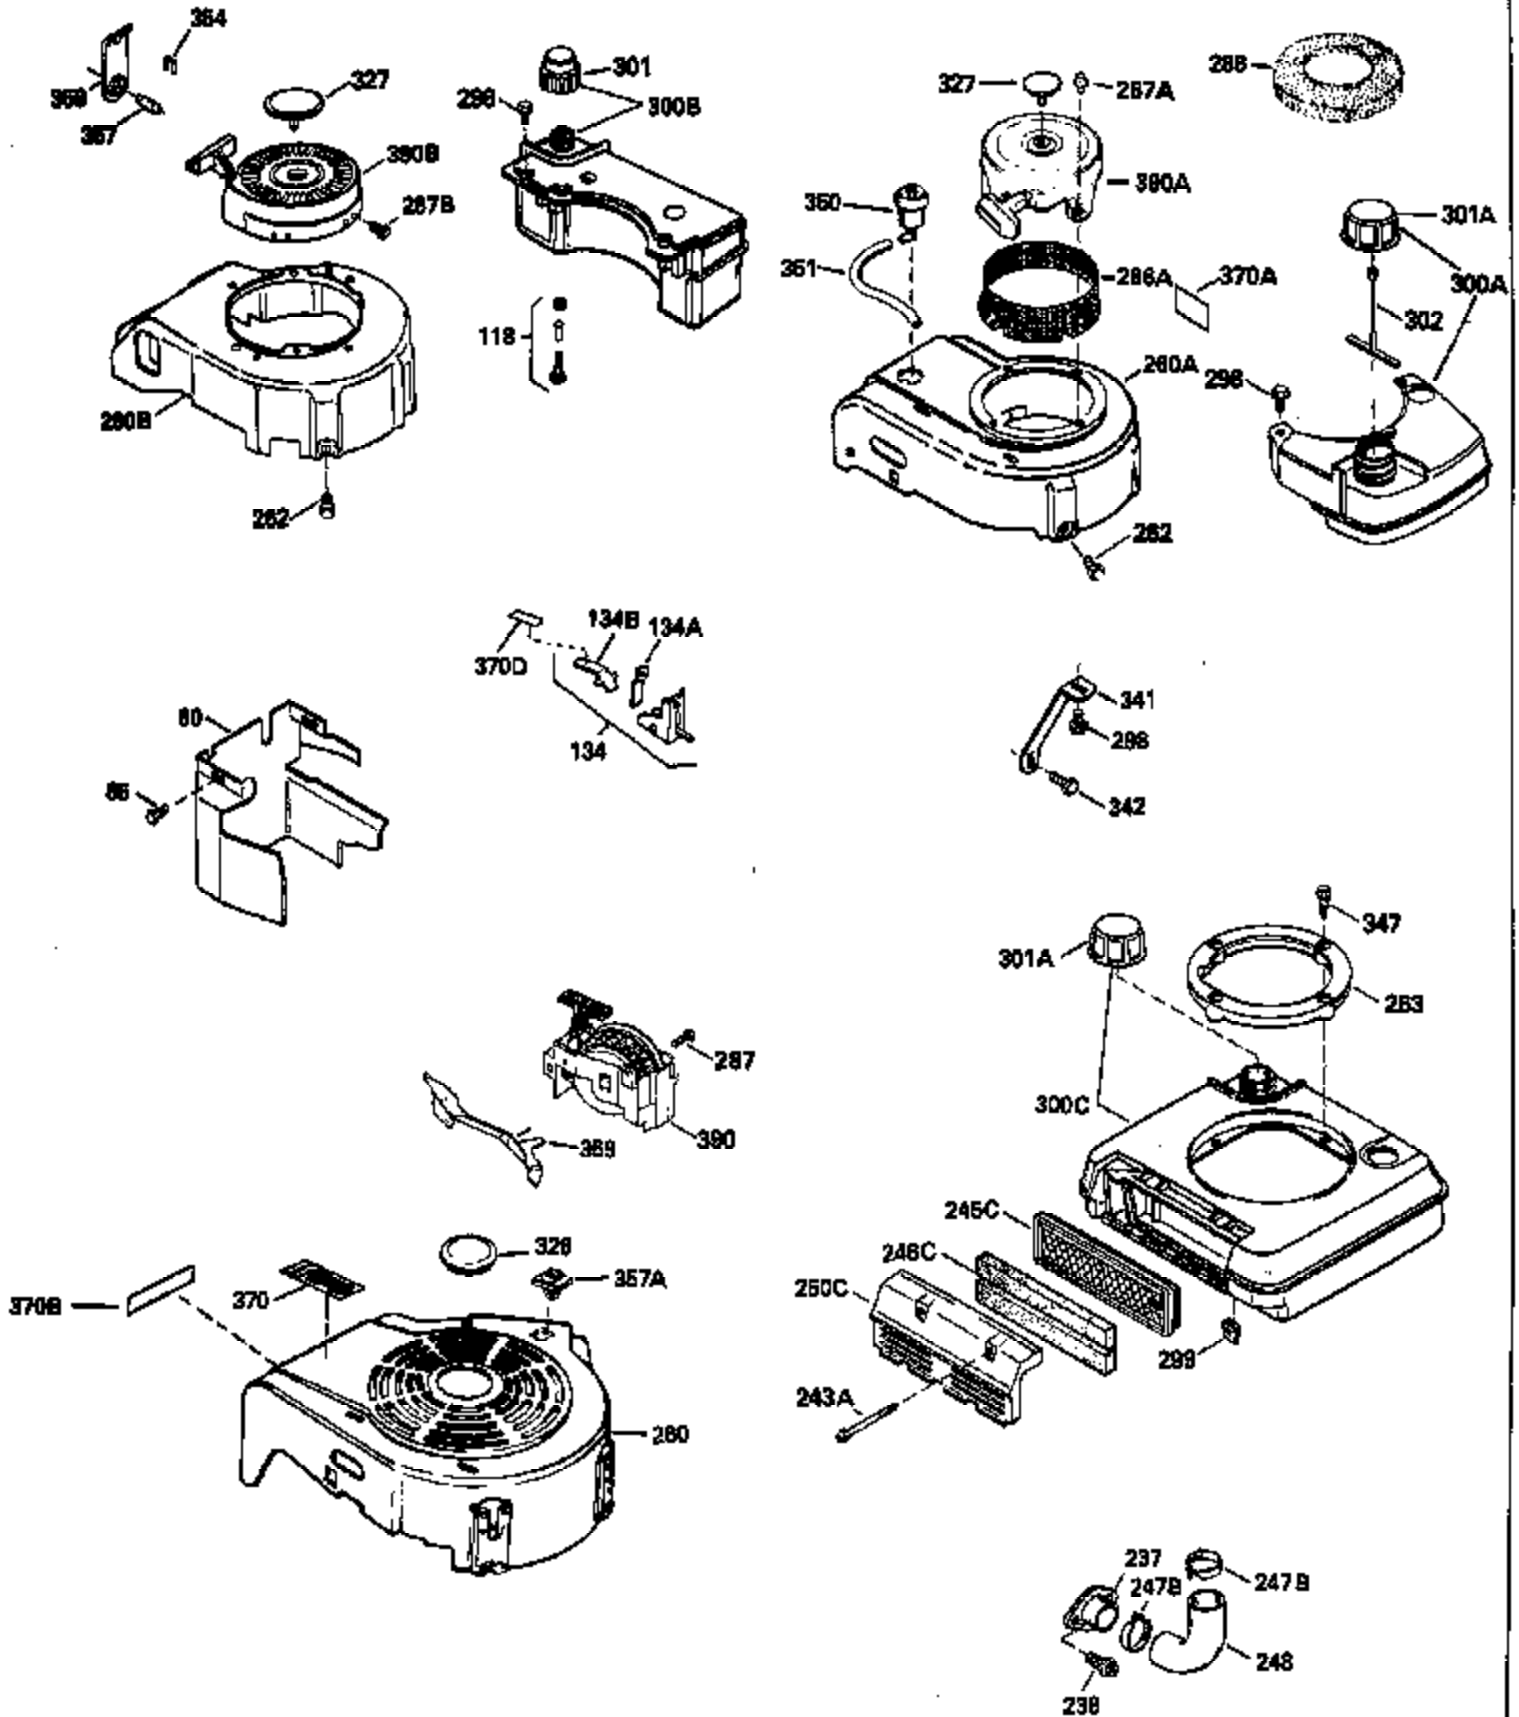

ILLUSTRATION SHOWS TYPICAL PARTS ONLY. ORDER BY PART NUMBER. PARTS NOT LISTED ARE SUPPLIED BY OEM.

Ref #	Part Number	Qty	Description
118	730194		Rope Guide Kit (Use as required with 34476 fuel tank)
238	650806		Screw, 10-32 x 5/8"
246C	35705		Filter, Pre-Air (Optional)
260	34932		Housing, Blower
262	650831		Screw, 1/4-20 x 15/32"
287	650802		Screw, 1/4-20 x 5/8"
287A	650735		Screw, 10-24 x 3/8" (Use as required)
287A			Pop Rivet, (3/16" Dia.)(Purchase locally)
301	33032		Fuel Cap
326	34113		Plug, Screen
370A	34346		Decal, Instruction
370B	34363		Decal, Instruction
390	590531		Side Mount Rewind Starter (Refer to Division 5, Section C, page 32 or Fiche 8, Grid G-8 for breakdown)