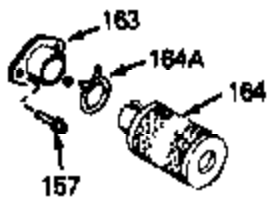

Ref #	Part Number	Qty	Description
69	650549	0	Screw
70	34337	0	Link, Governor spring
70A	34336	0	Link, Governor-to-throttle
71	31361	0	Spring, Governor
72	650774	0	Screw, Hex hd., 1/4-20 x 2-3/8
72	650795	0	Screw, Hex hd. cap, Sems, 1/4-20 x 2-5/16
72	650869	0	Screw, Hex hd., 1/4-20 x 2-3/4
72	792005	0	Screw, Hex hd., 1/4-20 x 2-1/2
73	27181B	0	Muffler
80	34432	0	Wire, Ground (Two female & one double male
81	26756	0	Gasket, Carburetor
82	29752	0	Nut
83	6201	0	Screw
92	28942	0	Screw
93	27793	0	Clip, Conduit
95	30200	0	Screw
96	33131A	0	Control Assy., Speed
97	610973	0	Terminal Assy.
99	650831	0	Screw, Hex washer hd. Powerlok thread,
100	30200	0	Screw
101	32170A	0	Tank Assy., Fuel (White Poly) (1 qt.)
102	33032	0	Cap, Fuel filler (Red Plastic) (Spurt
104	26460	0	Clamp, Fuel line
105	29774	0	Line, Fuel (Braided 8.25")
105	30705	0	Line, Fuel (Braided 16")
105	30962	0	Line, Fuel (Braided 32")
105	34357	0	Line, Fuel (Epichlorohydrin 6-3/4")
106	650815	0	Washer, Belleville
107	650816	0	Nut, Flywheel
121	34431	0	Lamination & Coil Assy.
121	730207	0	Magneto-to-Solid State Conversion Kit
136	650814	0	Screw, Hex hd. Sems, 10-24 x 1
137	611046A	0	Flywheel
147	27625	0	Plug, Oil filler
148	29673	0	Gasket, Filler plug
154	34340	0	Element, Air cleaner (Poly)
155	34341A	0	Cover, Air cleaner (Black)
156	34339	0	Body, Air cleaner
157	650806	0	Screw, Hex washer hd. shoulder, 10-32 x 5/8
162	34338	0	Gasket, Air cleaner
220	34346	0	Decal, Instruction
220	550223	0	Decal, Name
220B	34363	0	Decal, Instruction
223	631021	0	Inlet Needle, Seat & Clip Assy.
224	632046A	0	Carburetor
230	33238D	0	Gasket Set