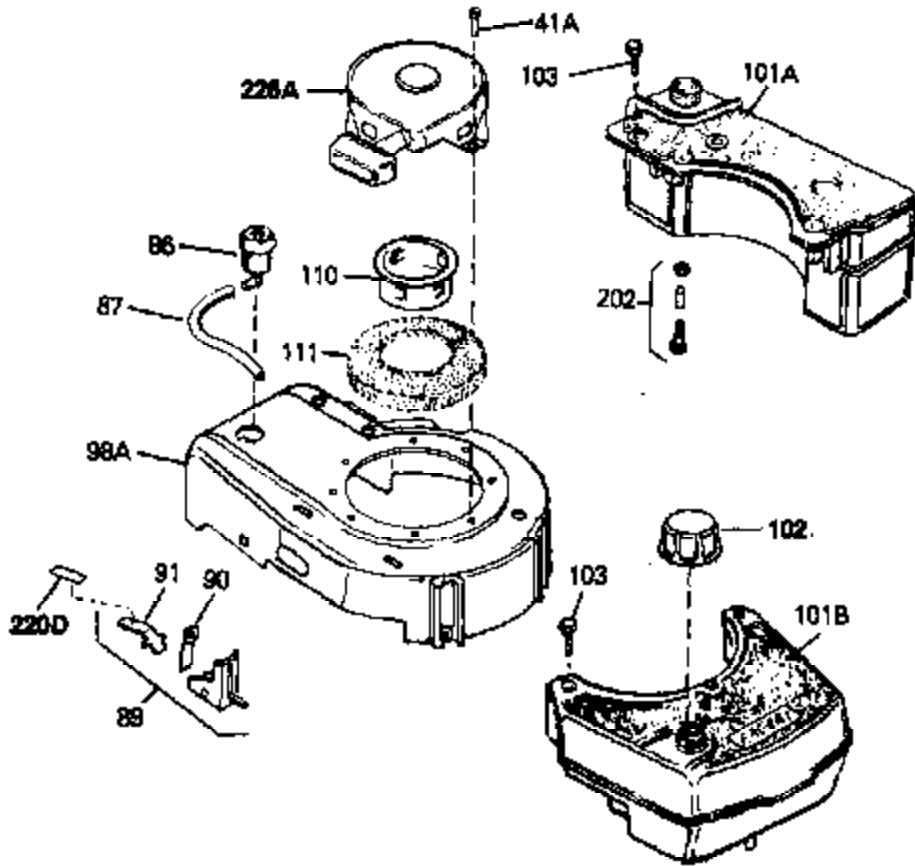

Ref #	Part Number	Qty	Description
69	650549	0	Screw
70	34337	0	Link, Governor spring
70A	34336	0	Link, Governor-to-throttle
71	31361	0	Spring, Governor
72	650774	0	Screw, Hex hd., 1/4-20 x 2-3/8
72	650795	0	Screw, Hex hd. cap, Sems, 1/4-20 x 2-5/16
72	650869	0	Screw, Hex hd., 1/4-20 x 2-3/4
72	792005	0	Screw, Hex hd., 1/4-20 x 2-1/2
73	27181B	0	Muffler
80	34432	0	Wire, Ground (Two female & one double male
81	26756	0	Gasket, Carburetor
82	29752	0	Nut
83	6201	0	Screw
92	28942	0	Screw
93	27793	0	Clip, Conduit
95	30200	0	Screw
96	33131A	0	Control Assy., Speed
97	610973	0	Terminal Assy.
99	650831	0	Screw, Hex washer hd. Powerlok thread,
100	30200	0	Screw
101	32170A	0	Tank Assy., Fuel (White Poly) (1 qt.)
102	33032	0	Cap, Fuel filler (Red Plastic) (Spurt
104	26460	0	Clamp, Fuel line
105	29774	0	Line, Fuel (Braided 8.25")
105	30705	0	Line, Fuel (Braided 16")
105	30962	0	Line, Fuel (Braided 32")
105	34357	0	Line, Fuel (Epichlorohydrin 6-3/4")
106	650815	0	Washer, Belleville
107	650816	0	Nut, Flywheel
121	34431	0	Lamination & Coil Assy.
121	730207	0	Magneto-to-Solid State Conversion Kit
136	650814	0	Screw, Hex hd. Sems, 10-24 x 1
137	611046A	0	Flywheel
147	27625	0	Plug, Oil filler
148	29673	0	Gasket, Filler plug
154	34340	0	Element, Air cleaner (Poly)
155	34341A	0	Cover, Air cleaner (Black)
156	34339	0	Body, Air cleaner
157	650806	0	Screw, Hex washer hd. shoulder, 10-32 x 5/8
162	34338	0	Gasket, Air cleaner
220	34346	0	Decal, Instruction
220	550223	0	Decal, Name
220B	34363	0	Decal, Instruction
223	631021	0	Inlet Needle, Seat & Clip Assy.
224	632046A	0	Carburetor
230	33238D	0	Gasket Set

Ref #	Part Number	Qty	Description
41A	0	0	Rivet, Pop (3/16" Dia.)
41A	650735	0	Screw
98A	34793	0	Housing, Blower (5.56 dia. starter mtg. bolt
102	33032	0	Cap, Fuel filler (Red Plastic) (Spurt
110	34449	0	Hub, Starter
111	590417	0	Screen, Starter cup
157	650806	0	Screw, Hex washer hd. shoulder, 10-32 x 5/8
202	730194	0	Rope Guide Kit
226A	590420	0	Starter, Rewind