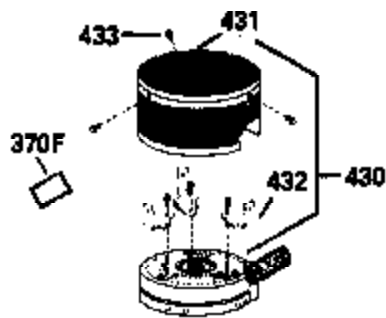

Ref #	Part Number	Qty	Description
210	27793		Clip, Conduit
211	28942		Screw, 10-32 x 3/8"
274	26754A		* Gasket, Exhaust (Use as required)
277A	30063		Screw, 1/4-20 x 1/2" (Use as required)
277	650795		Screw, 1/4-20 x 2-1/4"
370F	34387		Decal, Instruction (Optional)
415	730162		Muffler Adap.Kit(Incl.274,277A)(Use a s req.)
430	730574		Debris Screen Kit (Incl. 370F,431-433)(Opt.)
431	35596		Screen, Debris (Optional)
432	35597		Bracket, Debris screen (Optional)
433	650910		Screw, 8-32 x 1/4" (Optional)