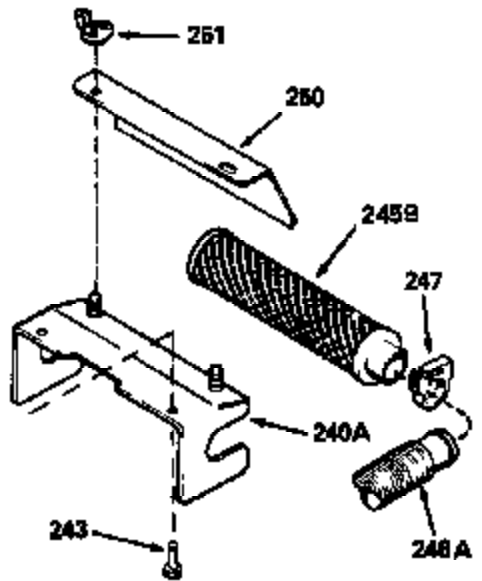

Ref #	Part Number	Qty	Description
274	26754A		* Gasket, Exhaust (Use as required)
277	650795		Screw, 1/4-20 x 2-1/4"
277A	30063		Screw, 1/4-20 x 1/2" (Use as required)
370F	34387		Decal, Instruction (Optional)
415	730162		Muffler Adap.Kit(Incl.274,277A)(Use a s req.)
430	730574		Debris Screen Kit (Incl. 370F,431-433)(Opt.)
431	35596		Screen, Debris (Optional)
432	35597		Bracket, Debris screen (Optional)
433	650910		Screw, 8-32 x 1/4" (Optional)