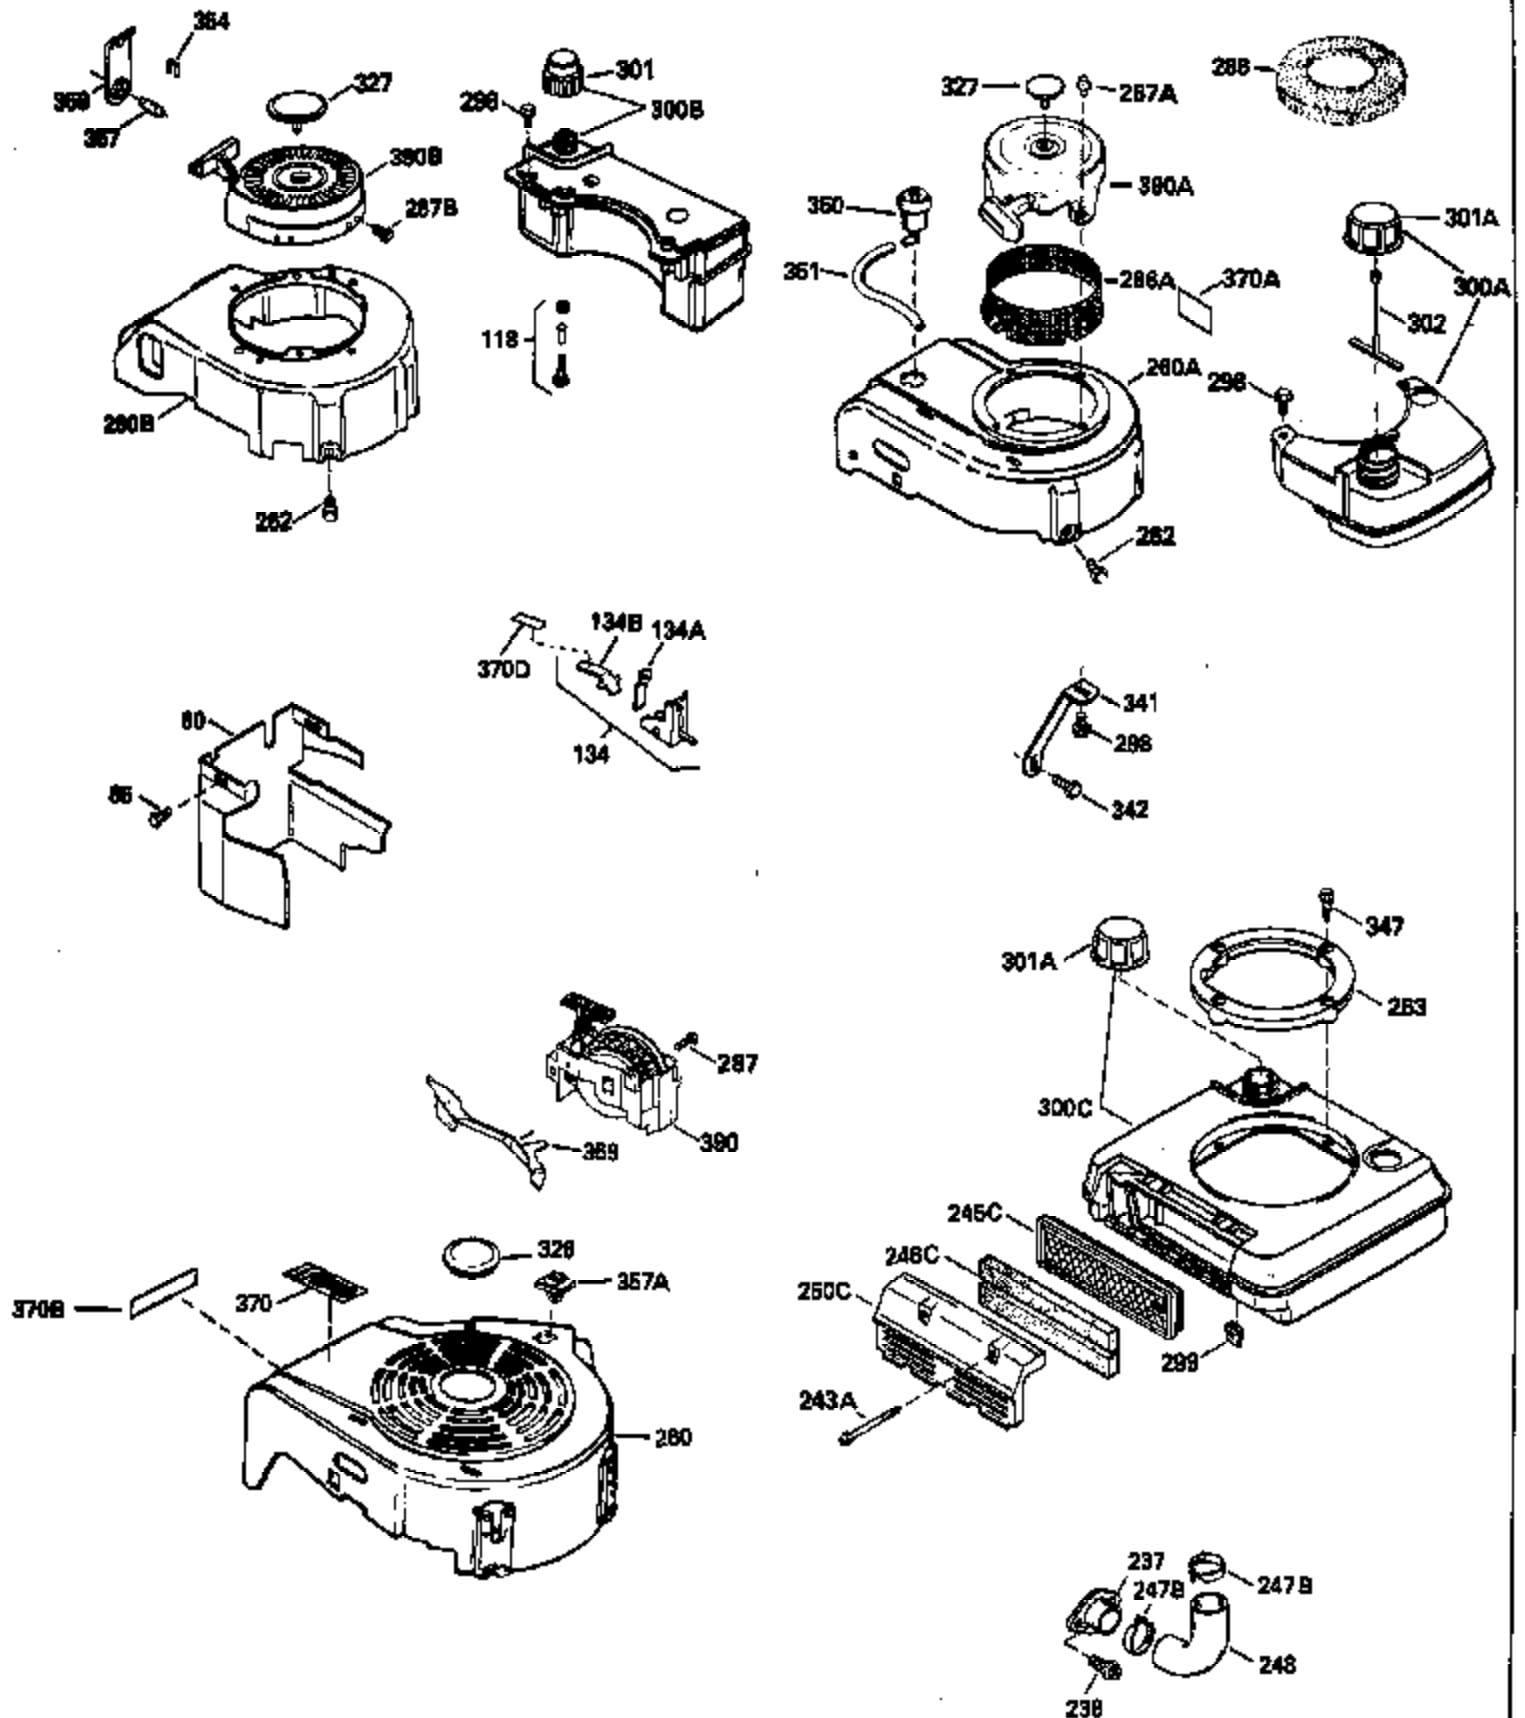

ILLUSTRATION SHOWS TYPICAL PARTS ONLY. ORDER BY PART NUMBER. PARTS NOT LISTED ARE SUPPLIED BY OEM.

Ref #	Part Number	Qty	Description
118	730194		Rope Guide Kit (Use as required with 34476 fuel tank)
246C	35705		Filter, Pre-Air (Optional)
260	34367		Housing, Blower
262	650831		Screw, 1/4-20 x 15/32"
287A	650735		Screw, 10-24 x 3/8" (Use as required)
287A			Pop Rivet, (3/16" Dia.)(Purchase locally)
287	650802		Screw, 1/4-20 x 5/8"
298	28763		Screw, 10-32 x 35/64"
300A	34369A		Fuel Tank (Incl. 292 & 301A) NOTE: These tanks (34369A) were built with different size fuel inlet openings. Tanks with the 1-3/16" I.D. opening use fuel cap 33032. Tanks with the 1-1/2" I.D. opening use fuel cap 35355.
301	33032		Fuel Cap
326	34113		Plug, Screen
350	34353		Primer Assy.
351	32180C		Line, Fuel primer
370A	34442A		Decal, Instruction
390	590531		Side Mount Rewind Starter (Refer to Division 5, Section C, page 32 or Fiche 8, Grid G-8 for breakdown)