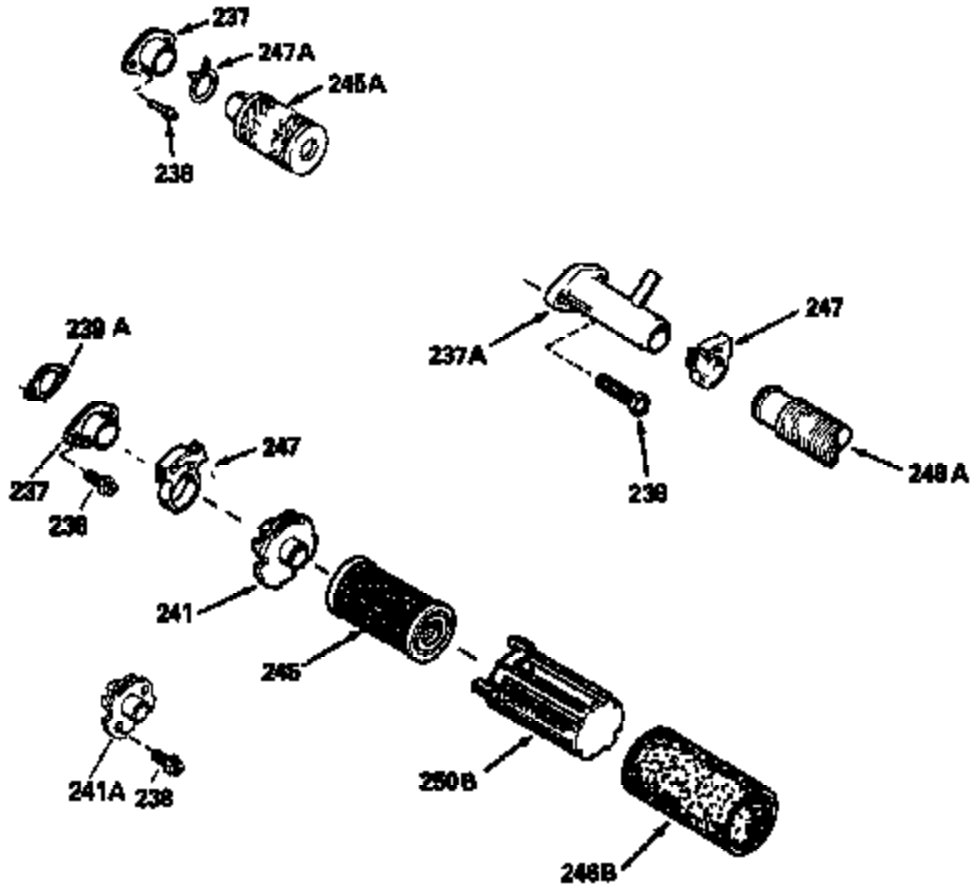

Ref #	Part Number	Qty	Description
274	26754A		* Gasket, Exhaust (Use as required)
277	650795		Screw, 1/4-20 x 2-1/4"
277A	30063		Screw, 1/4-20 x 1/2" (Use as required)
370F	34387		Decal, Instruction (Optional)
415	730162		Muffler Adap.Kit(Incl.274,277A)(Use a s req.)
430	730574		Debris Screen Kit (Incl. 370F,431-433)(Opt.)
431	35596		Screen, Debris (Optional)
432	35597		Bracket, Debris screen (Optional)
433	650910		Screw, 8-32 x 1/4" (Optional)