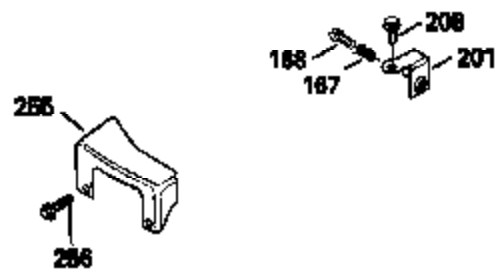

Ref #	Part Number	Qty	Description
274	26754A		* Gasket, Exhaust (Use as required)
277	650795		Screw, 1/4-20 x 2-1/4"
277A	30063		Screw, 1/4-20 x 1/2" (Use as required)
370F	34387		Decal, Instruction (Optional)
415	730162		Muffler Adap.Kit(Incl.274,277A)(Use a s req.)
430	730574		Debris Screen Kit (Incl. 370F,431-433)(Opt.)
431	35596		Screen, Debris (Optional)
432	35597		Bracket, Debris screen (Optional)
433	650910		Screw, 8-32 x 1/4" (Optional)