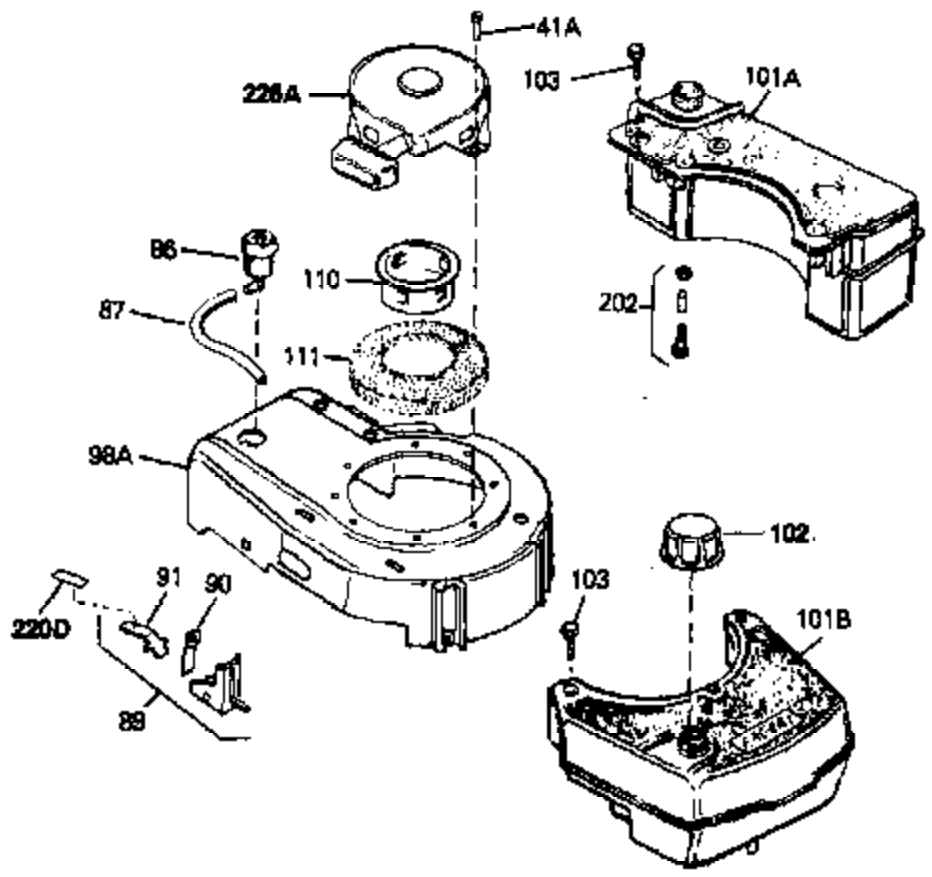

Ref #	Part Number	Qty	Description
68A	31342	0	Spring, Compression
69A	650777	0	Screw, Slotted fil. hd. mach., 6-32 x 7/16
69	650549	0	Screw
70A	34336	0	Link, Governor-to-throttle
70	34337	0	Link, Governor spring
71	31361	0	Spring, Governor
72	650774	0	Screw, Hex hd., 1/4-20 x 2-3/8
72	650795	0	Screw, Hex hd. cap, Sems, 1/4-20 x 2-5/16
72	650869	0	Screw, Hex hd., 1/4-20 x 2-3/4
72	792005	0	Screw, Hex hd., 1/4-20 x 2-1/2
80	34432	0	Wire, Ground (Two female & one double male)
81	26756	0	Gasket, Carburetor
82	29752	0	Nut
83	6201	0	Screw
92	28942	0	Screw
93	27793	0	Clip, Conduit
95	30200	0	Screw
96	33131A	0	Control Assy., Speed
97	610973	0	Terminal Assy.
98	34345	0	Housing, Blower
99	650831	0	Screw, Hex washer hd. Powerlok thread,
100	30200	0	Screw
101	32170A	0	Tank Assy., Fuel (White Poly) (1 qt.)
102	33032	0	Cap, Fuel filler (Red Plastic) (Spurt
104	26460	0	Clamp, Fuel line
105	29774	0	Line, Fuel (Braided 8.25")
105	30705	0	Line, Fuel (Braided 16")
105	30962	0	Line, Fuel (Braided 32")
105	34357	0	Line, Fuel (Epichlorohydrin 6-3/4")
106	650815	0	Washer, Belleville
107	650816	0	Nut, Flywheel
109	34113	0	Plug, Screen
121	34431	0	Lamination & Coil Assy.
121	730207	0	Magneto-to-Solid State Conversion Kit
136	650814	0	Screw, Hex hd. Sems, 10-24 x 1
137	611046A	0	Flywheel
154	34340	0	Element, Air cleaner (Poly)
155	34341A	0	Cover, Air cleaner (Black)
156	34339	0	Body, Air cleaner
157	650806	0	Screw, Hex washer hd. shoulder, 10-32 x 5/8
162	34338	0	Gasket, Air cleaner
220	34346	0	Decal, Instruction
220	550223	0	Decal, Name
220B	34363	0	Decal, Instruction
223	631021	0	Inlet Needle, Seat & Clip Assy.
224	632046A	0	Carburetor
226	590531	0	Starter, Side mount rewind
230	33238D	0	Gasket Set

Ref #	Part Number	Qty	Description
41A	0	0	Rivet, Pop (3/16" Dia.)
41A	650735	0	Screw
102	33032	0	Cap, Fuel filler (Red Plastic) (Spurt
157	650806	0	Screw, Hex washer hd. shoulder, 10-32 x 5/8
202	730194	0	Rope Guide Kit