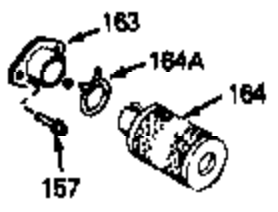

Ref #	Part Number	Qty	Description
41A	0	0	Rivet, Pop (3/16" Dia.)
41A	650735	0	Screw
102	33032	0	Cap, Fuel filler (Red Plastic) (Spurt
157	650806	0	Screw, Hex washer hd. shoulder, 10-32 x 5/8
202	730194	0	Rope Guide Kit