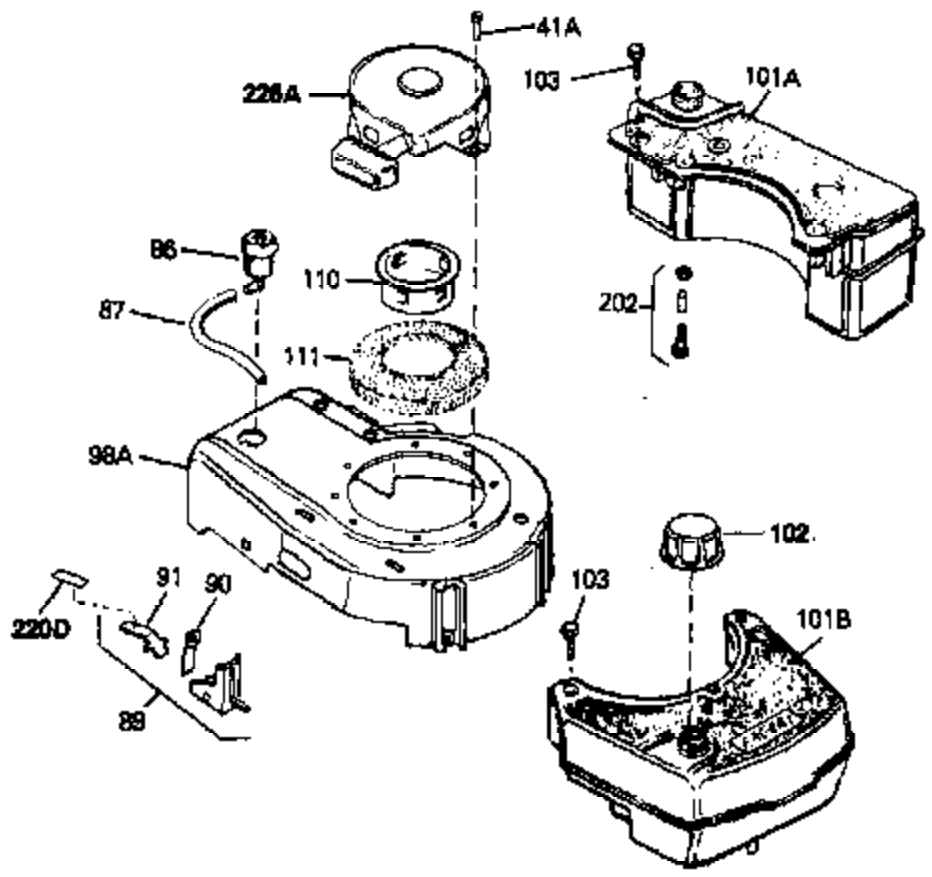

Ref #	Part Number	Qty	Description
68A	31342	0	Spring, Compression
69A	650777	0	Screw, Slotted fil. hd. mach., 6-32 x 7/16
69	650549	0	Screw
70	34337	0	Link, Governor spring
70A	34336	0	Link, Governor-to-throttle
71	31361	0	Spring, Governor
72	650774	0	Screw, Hex hd., 1/4-20 x 2-3/8
72	650795	0	Screw, Hex hd. cap, Sems, 1/4-20 x 2-5/16
72	650869	0	Screw, Hex hd., 1/4-20 x 2-3/4
72	792005	0	Screw, Hex hd., 1/4-20 x 2-1/2
80	34432	0	Wire, Ground (Two female & one double male)
81	26756	0	Gasket, Carburetor
82	29752	0	Nut
83	6201	0	Screw
92	28942	0	Screw
93	27793	0	Clip, Conduit
95	30200	0	Screw
96	33131A	0	Control Assy., Speed
97	610973	0	Terminal Assy.
98	34345	0	Housing, Blower
99	650831	0	Screw, Hex washer hd. Powerlok thread,
100	30200	0	Screw
101	32170A	0	Tank Assy., Fuel (White Poly) (1 qt.)
102	33032	0	Cap, Fuel filler (Red Plastic) (Spurt
104	26460	0	Clamp, Fuel line
105	29774	0	Line, Fuel (Braided 8.25")
105	30705	0	Line, Fuel (Braided 16")
105	30962	0	Line, Fuel (Braided 32")
105	34357	0	Line, Fuel (Epichlorohydrin 6-3/4")
106	650815	0	Washer, Belleville
107	650816	0	Nut, Flywheel
109	34113	0	Plug, Screen
121	34431	0	Lamination & Coil Assy.
121	730207	0	Magneto-to-Solid State Conversion Kit
136	650814	0	Screw, Hex hd. Sems, 10-24 x 1
137	611046A	0	Flywheel
147	27625	0	Plug, Oil filler
148	29673	0	Gasket, Filler plug
154	34340	0	Element, Air cleaner (Poly)
155	34341A	0	Cover, Air cleaner (Black)
156	34339	0	Body, Air cleaner
157	650806	0	Screw, Hex washer hd. shoulder, 10-32 x 5/8
162	34338	0	Gasket, Air cleaner
220B	34363	0	Decal, Instruction
220	34346	0	Decal, Instruction
220	550223	0	Decal, Name
223	631021	0	Inlet Needle, Seat & Clip Assy.
224	632046A	0	Carburetor
226	590531	0	Starter, Side mount rewind
230	33238D	0	Gasket Set

Ref #	Part Number	Qty	Description
41A	0	0	Rivet, Pop (3/16" Dia.)
41A	650735	0	Screw
102	33032	0	Cap, Fuel filler (Red Plastic) (Spurt
157	650806	0	Screw, Hex washer hd. shoulder, 10-32 x 5/8
202	730194	0	Rope Guide Kit