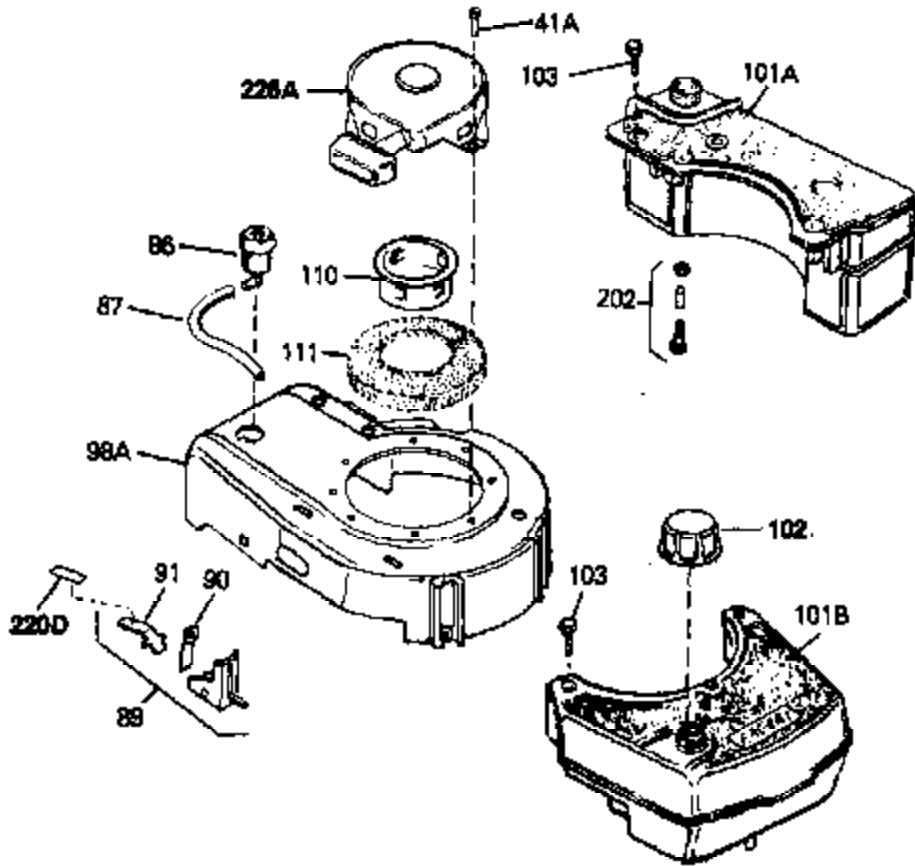

Ref #	Part Number	Qty	Description
41A	0	0	Rivet, Pop (3/16" Dia.)
41A	650735	0	Screw
86	34353	0	Primer Assy.
87	32180C	0	Line, Primer
98A	34464	0	Housing, Blower (5.56 dia. starter mtg. bolt
101B	34369A	0	Tank Assy., Fuel (Charcoal Poly) (1-1/2
102	33032	0	Cap, Fuel filler (Red Plastic) (Spurt
103	28763	0	Screw, Hex washer hd. thread-forming, 10-24
110	34449	0	Hub, Starter
111	590417	0	Screen, Starter cup
164	32972	0	Cleaner, Air
164A	33168	0	Clamp, Corbin
202	730194	0	Rope Guide Kit
226A	590420	0	Starter, Rewind