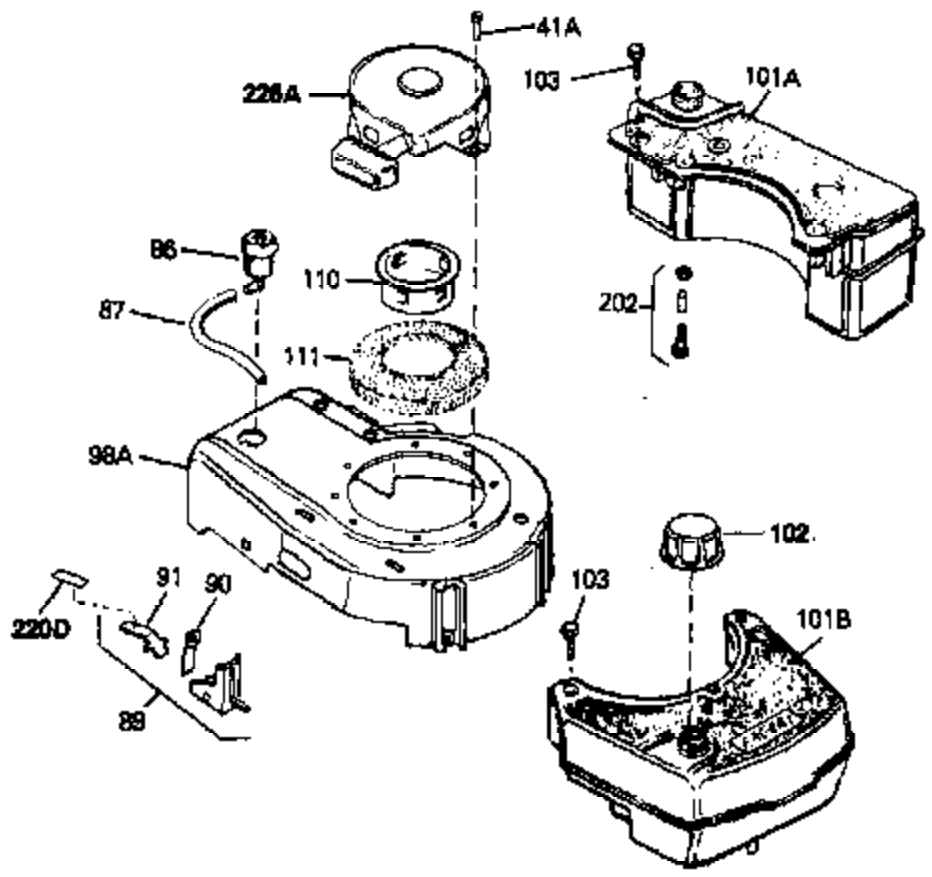

Ref #	Part Number	Qty	Description
70	34337	0	Link, Governor spring
70A	34336	0	Link, Governor-to-throttle
71	31386	0	Spring, Governor
72	650774	0	Screw, Hex hd., 1/4-20 x 2-3/8
72	650795	0	Screw, Hex hd. cap, Sems, 1/4-20 x 2-5/16
72	650869	0	Screw, Hex hd., 1/4-20 x 2-3/4
72	792005	0	Screw, Hex hd., 1/4-20 x 2-1/2
73	27181B	0	Muffler
80	34432	0	Wire, Ground (Two female & one double male
81	26756	0	Gasket, Carburetor
82	29752	0	Nut
83	6201	0	Screw
95	30200	0	Screw
96	32264A	0	Control Assy., Speed
97	610973	0	Terminal Assy.
98	34345	0	Housing, Blower
99	650831	0	Screw, Hex washer hd. Powerlok thread,
100	30200	0	Screw
101	32170A	0	Tank Assy., Fuel (White Poly) (1 qt.)
102	33032	0	Cap, Fuel filler (Red Plastic) (Spurt
104	26460	0	Clamp, Fuel line
105	29774	0	Line, Fuel (Braided 8.25")
105	30705	0	Line, Fuel (Braided 16")
105	30962	0	Line, Fuel (Braided 32")
105	34357	0	Line, Fuel (Epichlorohydrin 6-3/4")
106	650815	0	Washer, Belleville
107	650816	0	Nut, Flywheel
109	34113	0	Plug, Screen
121	34431	0	Lamination & Coil Assy.
121	730207	0	Magneto-to-Solid State Conversion Kit
136	650814	0	Screw, Hex hd. Sems, 10-24 x 1
137	611046A	0	Flywheel
154	34340	0	Element, Air cleaner (Poly)
155	34341A	0	Cover, Air cleaner (Black)
156	34339	0	Body, Air cleaner
157	650806	0	Screw, Hex washer hd. shoulder, 10-32 x 5/8
162	34338	0	Gasket, Air cleaner
220	34346	0	Decal, Instruction
220	550223	0	Decal, Name
220E	35344	0	Decal, Control
223	631021	0	Inlet Needle, Seat & Clip Assy.
224	631581	0	Carburetor
226	590531	0	Starter, Side mount rewind
230	33238D	0	Gasket Set

Ref #	Part Number	Qty	Description
41A	0	0	Rivet, Pop (3/16" Dia.)
41A	650735	0	Screw
102	33032	0	Cap, Fuel filler (Red Plastic) (Spurt
157	650806	0	Screw, Hex washer hd. shoulder, 10-32 x 5/8
202	730194	0	Rope Guide Kit