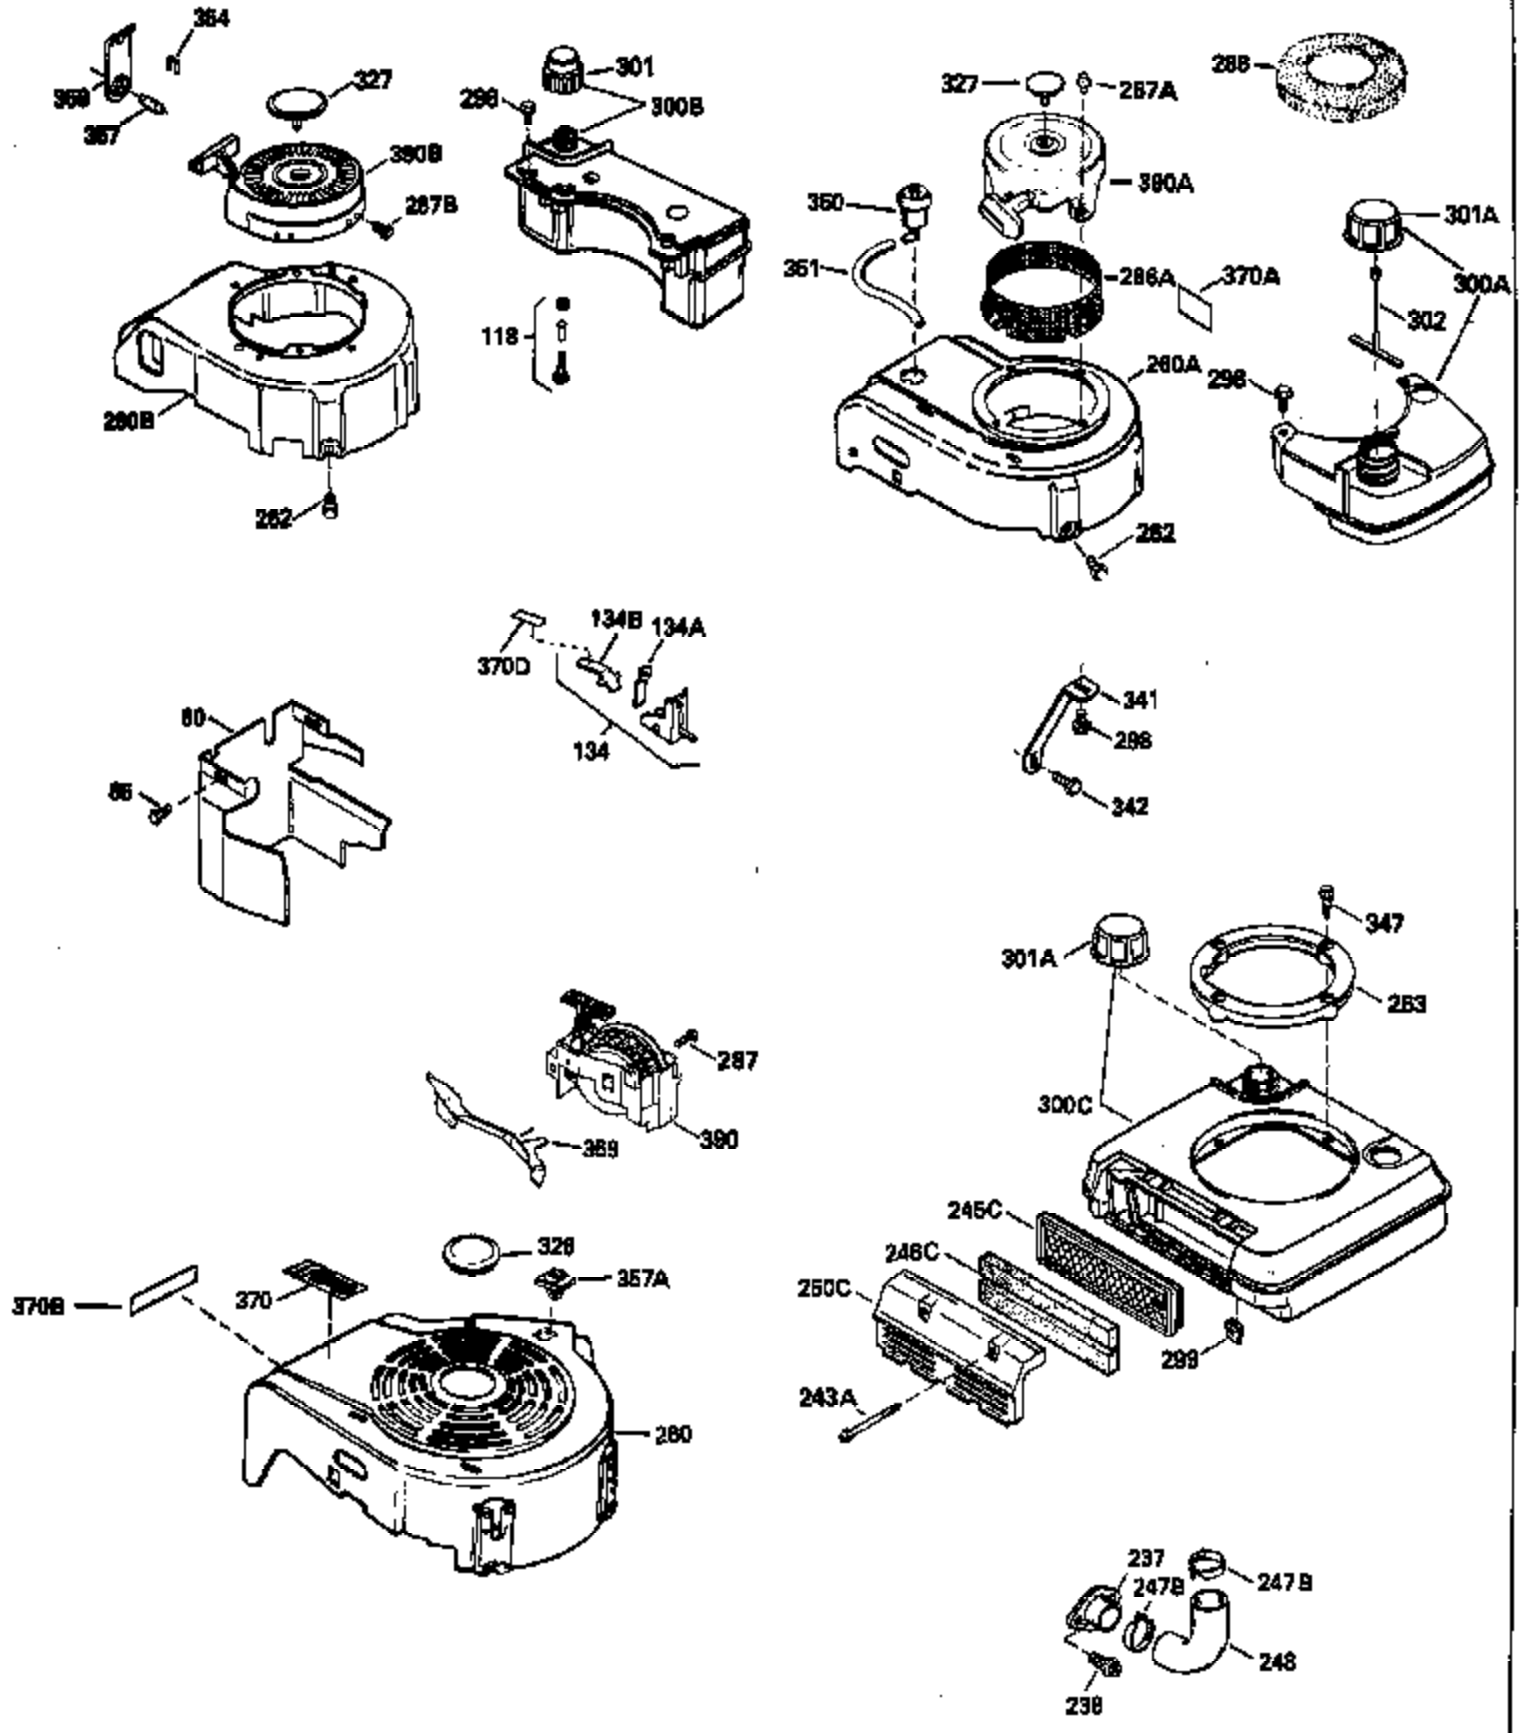

ILLUSTRATION SHOWS TYPICAL PARTS ONLY. ORDER BY PART NUMBER. PARTS NOT LISTED ARE SUPPLIED BY OEM.

Ref #	Part Number	Qty	Description
118	730194		Rope Guide Kit (Use as required with 34476 fuel tank)
238	650806		Screw, 10-32 x 5/8"
246C	35705		Filter, Pre-Air (Optional)
260A	34859		Housing, Blower
262	650831		Screw, 1/4-20 x 15/32"
286	35009		Screen, Starter cup
287A	650735		Screw, 10-24 x 3/8" (Use as required)
287A			Pop Rivet, (3/16" Dia.)(Purchase locally)
301	33032		Fuel Cap
370A	34346		Decal, Instruction
370	550223		Decal, Name
390A	590420		Rewind Starter (Refer to Division 5, Section C, page 25 or Fiche 8, Grid G-7 for breakdown)