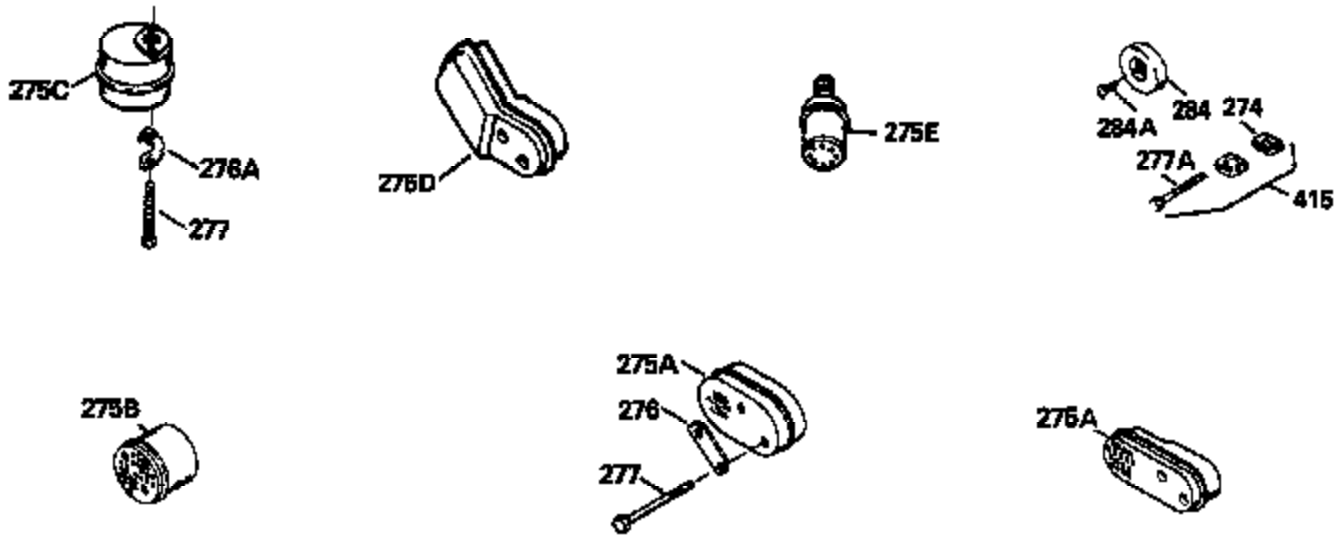

Ref #	Part Number	Qty	Description
274	26754A		* Gasket, Exhaust (Use as required)
277	650795		Screw, 1/4-20 x 2-1/4"
277A	30063		Screw, 1/4-20 x 1/2" (Use as required)
370F	34387		Decal, Instruction (Optional)
415	730162		Muffler Adap.Kit(Incl.274,277A)(Use a s req.)
430	730574		Debris Screen Kit (Incl. 370F,431-433)(Opt.)
431	35596		Screen, Debris (Optional)
432	35597		Bracket, Debris screen (Optional)
433	650910		Screw, 8-32 x 1/4" (Optional)