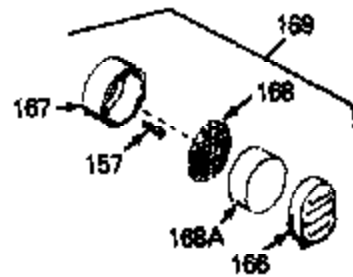

Ref #	Part Number	Qty	Description
70A	34336	0	Link, Governor-to-throttle
71	31386	0	Spring, Governor
72	650774	0	Screw, Hex hd., 1/4-20 x 2-3/8
72	650795	0	Screw, Hex hd. cap, Sems, 1/4-20 x 2-5/16
72	650869	0	Screw, Hex hd., 1/4-20 x 2-3/4
72	792005	0	Screw, Hex hd., 1/4-20 x 2-1/2
73	27181B	0	Muffler
80	34432	0	Wire, Ground (Two female & one double male
81	26756	0	Gasket, Carburetor
82	29752	0	Nut
83	6201	0	Screw
92	28942	0	Screw
93	27793	0	Clip, Conduit
95	30200	0	Screw
96	32181A	0	Control Assy., Speed
97	610973	0	Terminal Assy.
99	650831	0	Screw, Hex washer hd. Powerlok thread,
100	30200	0	Screw
101	32170A	0	Tank Assy., Fuel (White Poly) (1 qt.)
102	33032	0	Cap, Fuel filler (Red Plastic) (Spurt
104	26460	0	Clamp, Fuel line
105	29774	0	Line, Fuel (Braided 8.25")
105	30705	0	Line, Fuel (Braided 16")
105	30962	0	Line, Fuel (Braided 32")
105	34357	0	Line, Fuel (Epichlorohydrin 6-3/4")
106	650815	0	Washer, Belleville
107	650816	0	Nut, Flywheel
121	34431	0	Lamination & Coil Assy.
121	730207	0	Magneto-to-Solid State Conversion Kit
136	650814	0	Screw, Hex hd. Sems, 10-24 x 1
137	611046A	0	Flywheel
147	27625	0	Plug, Oil filler
148	29673	0	Gasket, Filler plug
154	34340	0	Element, Air cleaner (Poly)
155	34341A	0	Cover, Air cleaner (Black)
156	34339	0	Body, Air cleaner
157	650806	0	Screw, Hex washer hd. shoulder, 10-32 x 5/8
162	34338	0	Gasket, Air cleaner
220	34346	0	Decal, Instruction
220	550223	0	Decal, Name
223	631021	0	Inlet Needle, Seat & Clip Assy.
224	631581	0	Carburetor
230	33238D	0	Gasket Set