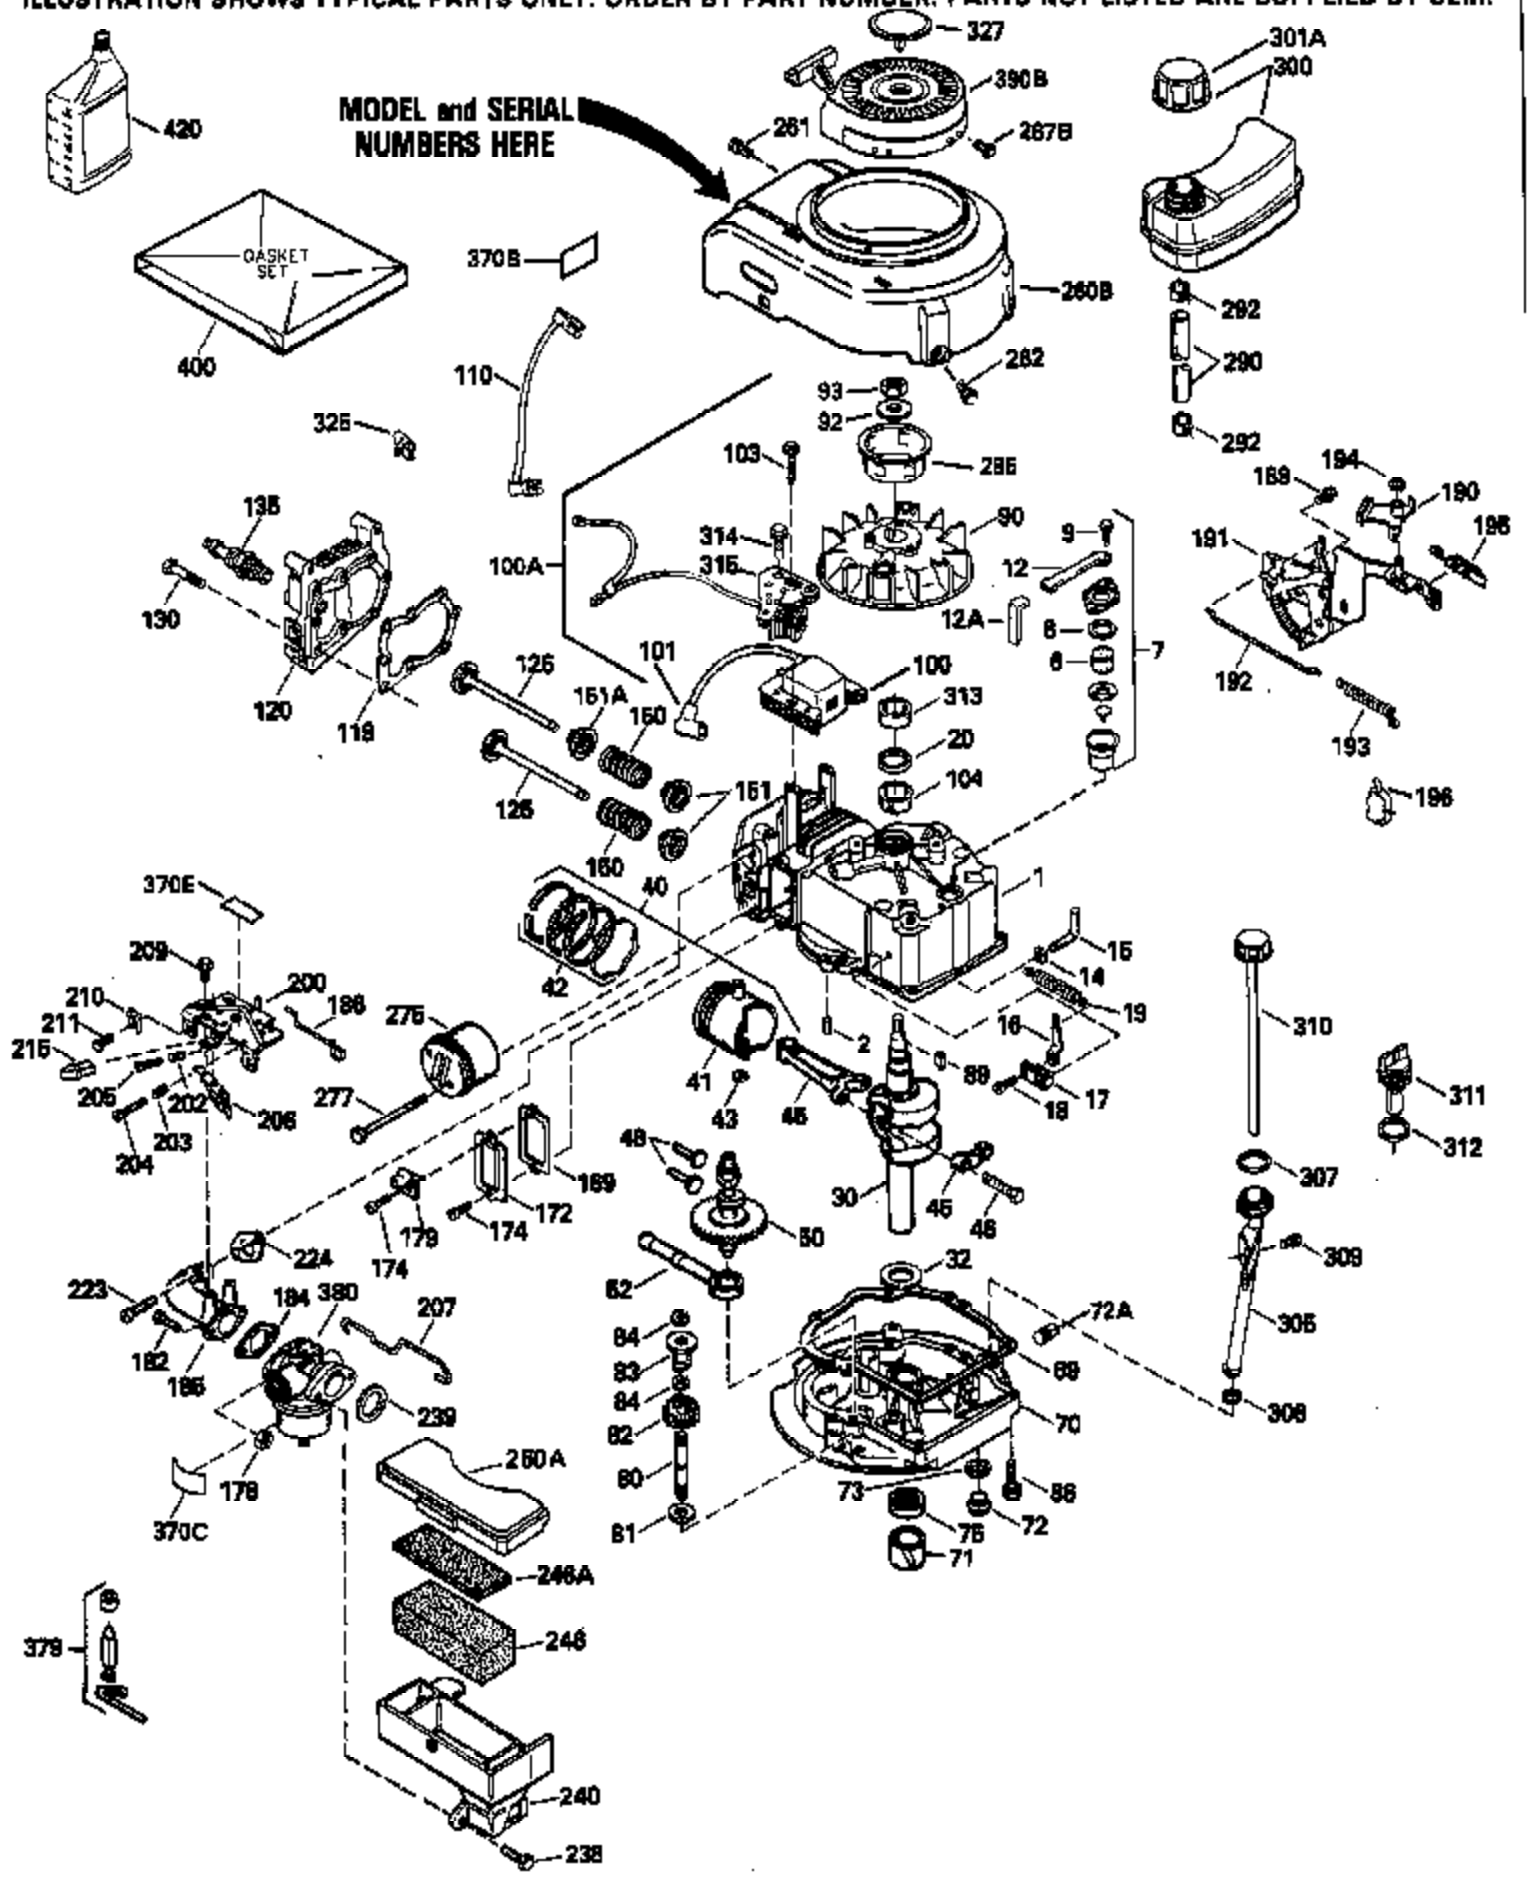

ILLUSTRATION SHOWS TYPICAL PARTS ONLY. ORDER BY PART NUMBER. PARTS NOT LISTED ARE SUPPLIED BY OEM.

Ref #	Part Number	Qty	Description
1	34975		Cylinder Ass'y. (Incl. 2, 8, 9 & 20) (2-1/2")
2	26727		Pin, Dowel
6	33734		Element, Breather
7	34214A		Breather Ass'y. (Incl. 6, 8, 9, 12 & 12A)
8	33735		* Gasket, Breather
9	30200		Screw, 10-24 x 9/16"
12	33886		Tube, Breather
14	28277		Washer
15	30589		Rod, Governor (Incl. 14)
16	31383A		Lever, Governor
17	31335		Clamp, Governor lever
18	650548		Screw, 8-32 x 5/16"
19	31361		Spring, Extension
20	32600		Seal, Oil
30	34463		Crankshaft Ass'y.
40	34514		Piston, Pin & Ring Set (Std.) (2-1/2" Bore)
40	34515		Piston, Pin & Ring Set (.010" OS)
40	34516		Piston, Pin & Ring Set (.020" OS)
41	32538B		Piston & Pin Ass'y. (Incl. 43)(Std.)(2-1/2")
41	32548B		Piston & Pin Ass'y. (Incl. 43) (.010" OS)
41	32549B		Piston & Pin Ass'y. (Incl. 43) (.020" OS)
42	28986		Ring Set (Std.) (2-1/2" Bore)
42	28987		Ring Set (.010" OS)
42	28988		Ring Set (.020" OS)
43	20381		Ring, Piston pin retaining
45	30963B		Rod Assy., Connecting (Incl. 46)
46	32610A		Bolt, Connecting rod
48	27241		Lifter, Valve
50	33148A		Camshaft
52	29914		Oil Pump Assy.
69	35261		* Gasket, Mounting flange
70	35651B		Mounting Flange (Incl. 72, 72A, 73, 7 5 & 80)
72A	9556		Plug, Pipe
72	30572		Plug, Oil drain (Incl. 73)
73	28833		* Drain Plug Gasket (Not req. W/plastic plug)
75	26208		Seal, Oil
80	30574		Shaft, Governor
81	30590A		Washer, Flat
82	30591		Gear Assy., Governor (Incl. 81)
83	30588A		Spool, Governor
84	29193		Ring, Retaining
86	650488		Screw, 1/4-20 x 1-1/4"
89	610995		Flywheel Key
90	611046A		Flywheel
92	650815		Washer, Belleville
93	650816		Nut, Flywheel
100	34431		Solid State Ignition NOTE: Specs with this ignition system can still service individual components (points, condenser, etc.)See Div. 3, Sec. A, page TVS75 & TVS90 4,Reference numbers 122 thru 134. (This coil has been superseded to 730207 solid state conversion kit)
100	730207		Magneto-to-Solid State Conversion Kit (Includes solid state module, solid state flywheel key, and instructions.)(Use as required on external ignition engines only.)
101	27276		Cover, Spark plug
103	650814		Screw, Torx T-15, 10-24 x 1"
110	34432		Ground Wire