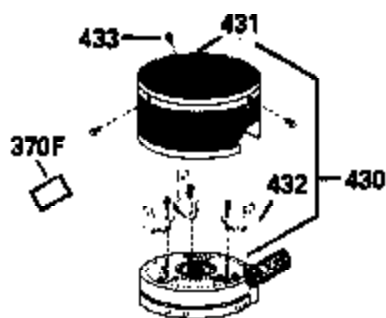

Ref #	Part Number	Qty	Description
420	730225		SAE 30, 4-Cycle Engine Oil (Quart)

ILLUSTRATION SHOWS TYPICAL PARTS ONLY. ORDER BY PART NUMBER. PARTS NOT LISTED ARE SUPPLIED BY OEM.

Ref #	Part Number	Qty	Description
118	730194		Rope Guide Kit (Use as required with 34476 fuel tank)
238	650806		Screw, 10-32 x 5/8"
246C	35705		Filter, Pre-Air (Optional)
260	34475		Housing, Blower
262	650831		Screw, 1/4-20 x 15/32"
287	650802		Screw, 1/4-20 x 5/8"
287A	650735		Screw, 10-24 x 3/8" (Use as required)
287A			Pop Rivet, (3/16" Dia.)(Purchase locally)
298	28763		Screw, 10-32 x 35/64"
300B	34476		Fuel Tank (Incl. 292 & 301)
301	33032		Fuel Cap
326	34113		Plug, Screen
370A	34346		Decal, Instruction
370B	34363		Decal, Instruction
370	550223		Decal, Name
390	590531		Side Mount Rewind Starter (Refer to Division 5, Section C, page 32 or Fiche 8, Grid G-8 for breakdown)