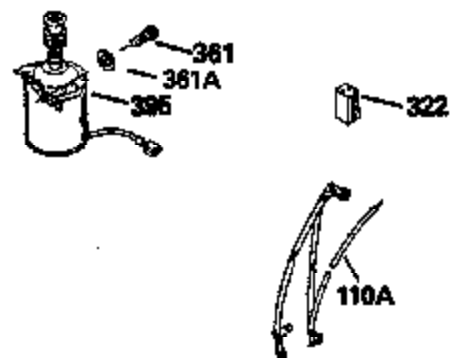

Ref #	Part Number	Qty	Description
420	730225		SAE 30, 4-Cycle Engine Oil (Quart)

ILLUSTRATION SHOWS TYPICAL PARTS ONLY. ORDER BY PART NUMBER. PARTS NOT LISTED ARE SUPPLIED BY OEM.

Ref #	Part Number	Qty	Description
118	730194		Rope Guide Kit (Use as required with 34476 fuel tank)
238	650806		Screw, 10-32 x 5/8"
246C	35705		Filter, Pre-Air (Optional)
260	34475		Housing, Blower
262	650831		Screw, 1/4-20 x 15/32"
287	650802		Screw, 1/4-20 x 5/8"
287A	650735		Screw, 10-24 x 3/8" (Use as required)
287A			Pop Rivet, (3/16" Dia.)(Purchase locally)
298	28763		Screw, 10-32 x 35/64"
300B	34476		Fuel Tank (Incl. 292 & 301)
301	33032		Fuel Cap
326	34113		Plug, Screen
370A	34346		Decal, Instruction
370B	34363		Decal, Instruction
370	550223		Decal, Name
390	590531		Side Mount Rewind Starter (Refer to Division 5, Section C, page 32 or Fiche 8, Grid G-8 for breakdown)