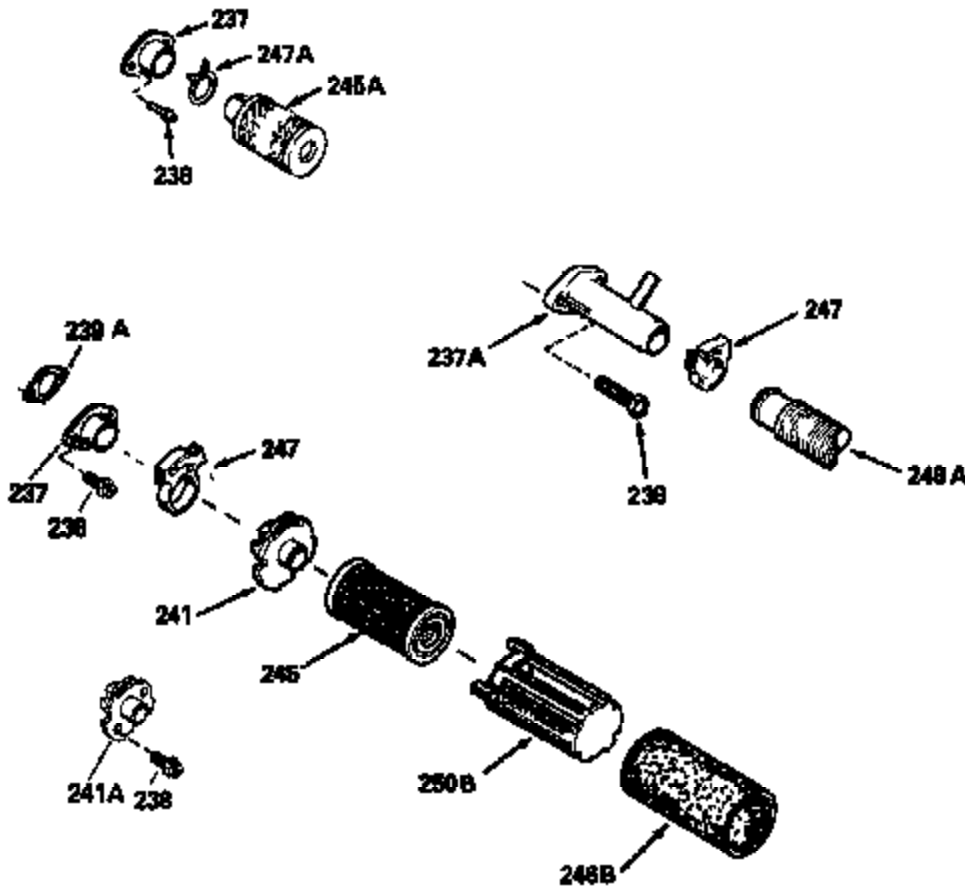

Ref #	Part Number	Qty	Description
420	730225		SAE 30, 4-Cycle Engine Oil (Quart)

ILLUSTRATION SHOWS TYPICAL PARTS ONLY. ORDER BY PART NUMBER. PARTS NOT LISTED ARE SUPPLIED BY OEM.

Ref #	Part Number	Qty	Description
118	730194		Rope Guide Kit (Use as required with 34476 fuel tank)
238	650806		Screw, 10-32 x 5/8"
246C	35705		Filter, Pre-Air (Optional)
260	34475		Housing, Blower
262	650831		Screw, 1/4-20 x 15/32"
287	650802		Screw, 1/4-20 x 5/8"
287A	650735		Screw, 10-24 x 3/8" (Use as required)
287A			Pop Rivet, (3/16" Dia.)(Purchase locally)
298	28763		Screw, 10-32 x 35/64"
300B	34476		Fuel Tank (Incl. 292 & 301)
301	33032		Fuel Cap
326	34113		Plug, Screen
370A	34346		Decal, Instruction
370B	34363		Decal, Instruction
370	550223		Decal, Name
390	590531		Side Mount Rewind Starter (Refer to Division 5, Section C, page 32 or Fiche 8, Grid G-8 for breakdown)

Ref #	Part Number	Qty	Description
19	31361		Spring, Extension
69	35261		* Gasket, Mounting flange
182	6201		Screw, 1/4-28 x 7/8"
185	31384A		Pipe, Intake (Incl. 224)
186	34337		Link, Governor spring
209	30200		Screw, 10-24 x 9/16"
223	650451		Screw, 1/4-20 x 1"
238	650806		Screw, 10-32 x 5/8"
246B	35435		Filter, Pre-Air (Use as required)