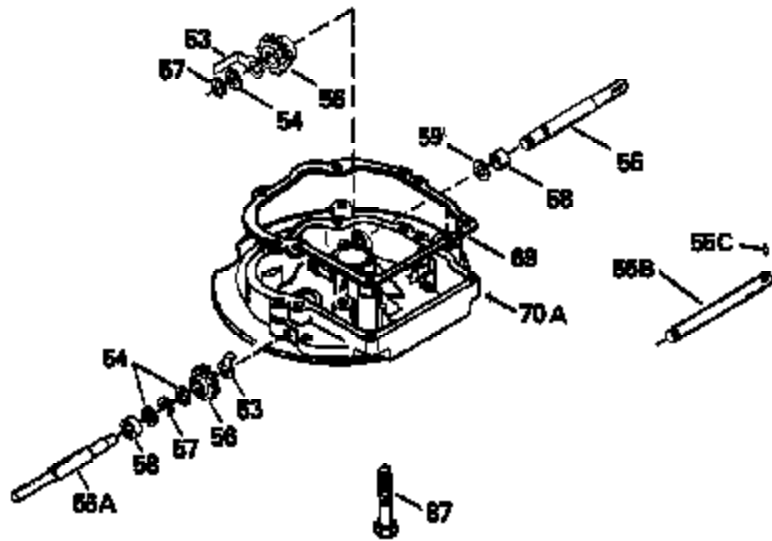

Ref #	Part Number	Qty	Description
420	730225		SAE 30, 4-Cycle Engine Oil (Quart)

ILLUSTRATION SHOWS TYPICAL PARTS ONLY. ORDER BY PART NUMBER. PARTS NOT LISTED ARE SUPPLIED BY OEM.

Ref #	Part Number	Qty	Description
118	730194		Rope Guide Kit (Use as required with 34476 fuel tank)
238	650806		Screw, 10-32 x 5/8"
246C	35705		Filter, Pre-Air (Optional)
260	34475		Housing, Blower
262	650831		Screw, 1/4-20 x 15/32"
287	650802		Screw, 1/4-20 x 5/8"
287A	650735		Screw, 10-24 x 3/8" (Use as required)
287A			Pop Rivet, (3/16" Dia.)(Purchase locally)
298	28763		Screw, 10-32 x 35/64"
300B	34476		Fuel Tank (Incl. 292 & 301)
301	33032		Fuel Cap
326	34113		Plug, Screen
370A	34346		Decal, Instruction
370B	34363		Decal, Instruction
370	550223		Decal, Name
390	590531		Side Mount Rewind Starter (Refer to Division 5, Section C, page 32 or Fiche 8, Grid G-8 for breakdown)

Ref #	Part Number	Qty	Description
19	31361		Spring, Extension
69	35261		* Gasket, Mounting flange
182	6201		Screw, 1/4-28 x 7/8"
185	31384A		Pipe, Intake (Incl. 224)
186	34337		Link, Governor spring
209	30200		Screw, 10-24 x 9/16"
223	650451		Screw, 1/4-20 x 1"
238	650806		Screw, 10-32 x 5/8"
246B	35435		Filter, Pre-Air (Use as required)