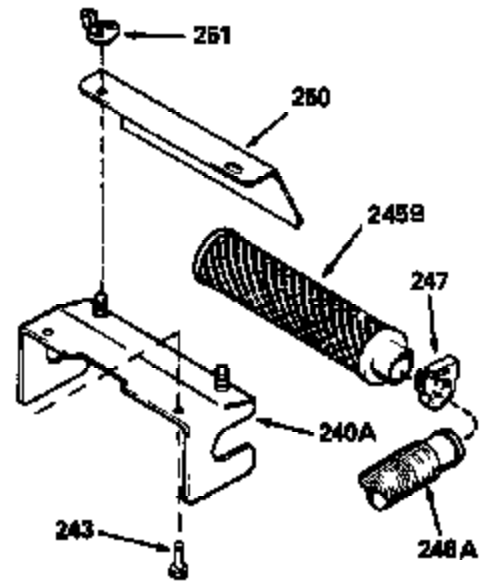

Ref #	Part Number	Qty	Description
19	31361		Spring, Extension
69	35261		* Gasket, Mounting flange
182	6201		Screw, 1/4-28 x 7/8"
185	31384A		Pipe, Intake (Incl. 224)
186	34337		Link, Governor spring
209	30200		Screw, 10-24 x 9/16"
223	650451		Screw, 1/4-20 x 1"
238	650806		Screw, 10-32 x 5/8"
246B	35435		Filter, Pre-Air (Use as required)