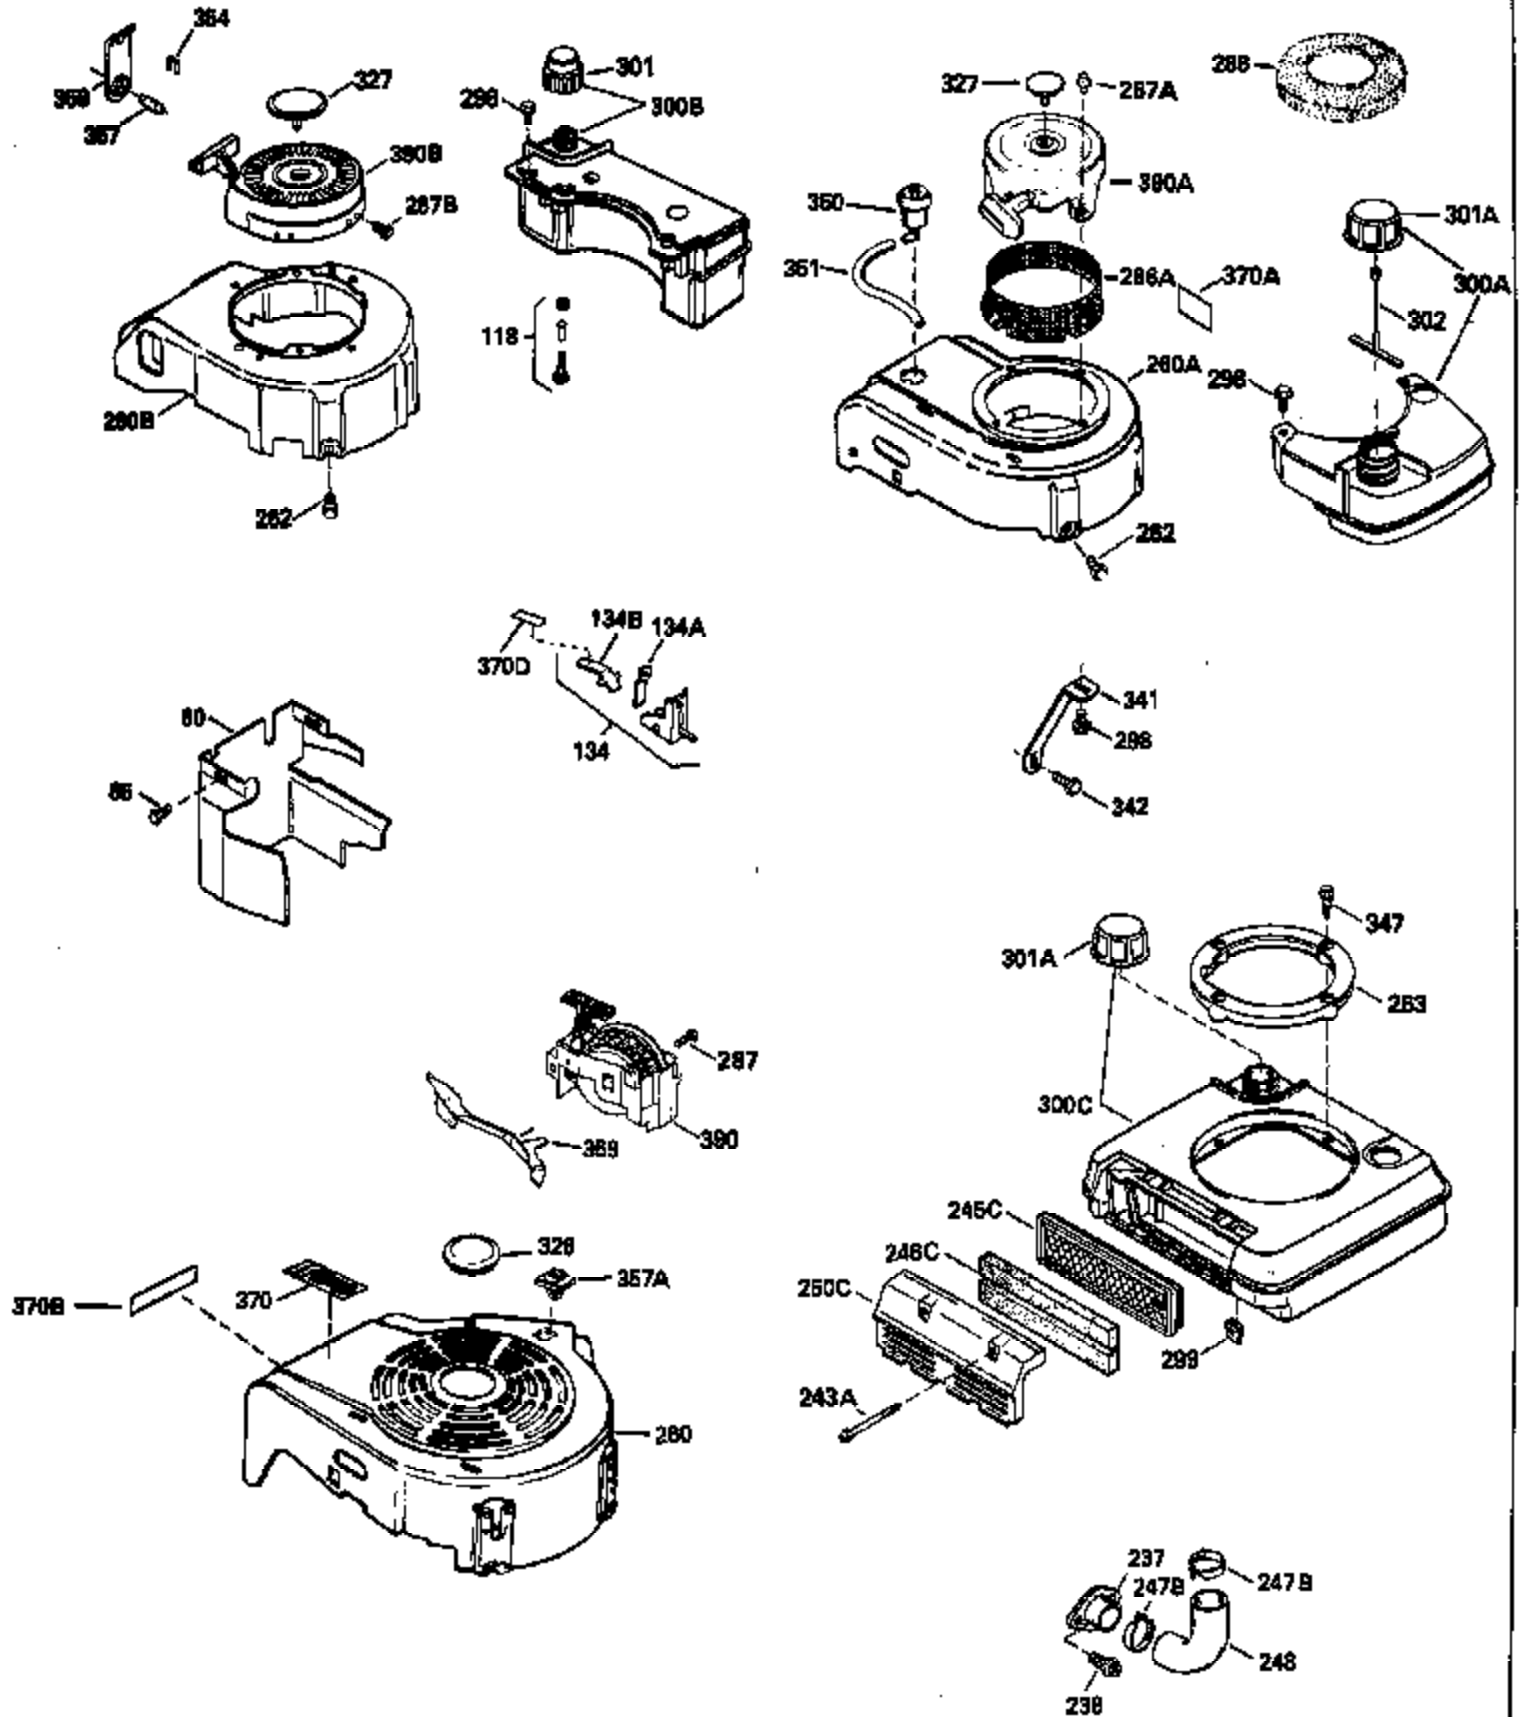

Ref #	Part Number	Qty	Description
420	730225		SAE 30, 4-Cycle Engine Oil (Quart)

ILLUSTRATION SHOWS TYPICAL PARTS ONLY. ORDER BY PART NUMBER. PARTS NOT LISTED ARE SUPPLIED BY OEM.

Ref #	Part Number	Qty	Description
118	730194		Rope Guide Kit (Use as required with 34476 fuel tank)
238	650806		Screw, 10-32 x 5/8"
246C	35705		Filter, Pre-Air (Optional)
260	34475		Housing, Blower
262	650831		Screw, 1/4-20 x 15/32"
287	650802		Screw, 1/4-20 x 5/8"
287A	650735		Screw, 10-24 x 3/8" (Use as required)
287A			Pop Rivet, (3/16" Dia.)(Purchase locally)
298	28763		Screw, 10-32 x 35/64"
300B	34476		Fuel Tank (Incl. 292 & 301)
301	33032		Fuel Cap
326	34113		Plug, Screen
370A	34346		Decal, Instruction
370B	34363		Decal, Instruction
370	550223		Decal, Name
390	590531		Side Mount Rewind Starter (Refer to Division 5, Section C, page 32 or Fiche 8, Grid G-8 for breakdown)