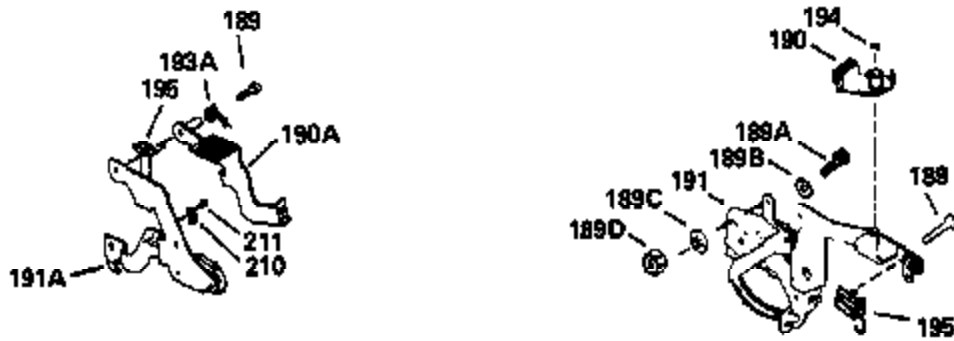

Ref #	Part Number	Qty	Description
420	730225		SAE 30, 4-Cycle Engine Oil (Quart)

ILLUSTRATION SHOWS TYPICAL PARTS ONLY. ORDER BY PART NUMBER. PARTS NOT LISTED ARE SUPPLIED BY OEM.

Ref #	Part Number	Qty	Description
118	730194		Rope Guide Kit (Use as required with 34476 fuel tank)
238	650806		Screw, 10-32 x 5/8"
246C	35705		Filter, Pre-Air (Optional)
260	34475		Housing, Blower
262	650831		Screw, 1/4-20 x 15/32"
287	650802		Screw, 1/4-20 x 5/8"
287A	650735		Screw, 10-24 x 3/8" (Use as required)
287A			Pop Rivet, (3/16" Dia.)(Purchase locally)
298	28763		Screw, 10-32 x 35/64"
300B	34476		Fuel Tank (Incl. 292 & 301)
301	33032		Fuel Cap
326	34113		Plug, Screen
370A	34346		Decal, Instruction
370B	34363		Decal, Instruction
370	550223		Decal, Name
390	590531		Side Mount Rewind Starter (Refer to Division 5, Section C, page 32 or Fiche 8, Grid G-8 for breakdown)