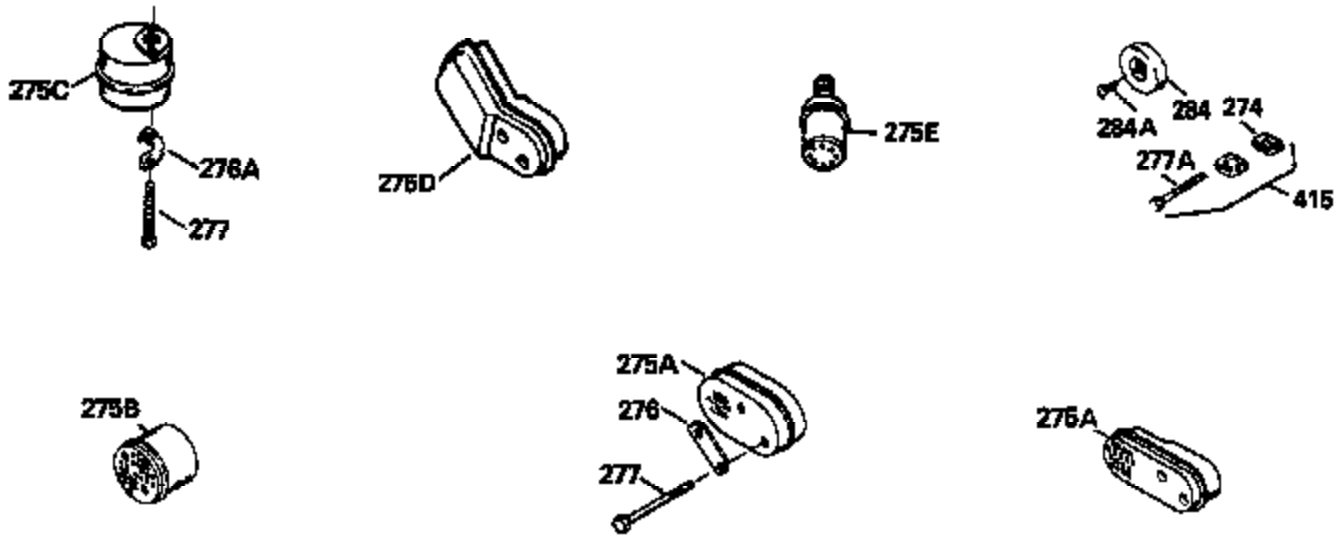

Ref #	Part Number	Qty	Description
420	730225		SAE 30, 4-Cycle Engine Oil (Quart)

ILLUSTRATION SHOWS TYPICAL PARTS ONLY. ORDER BY PART NUMBER. PARTS NOT LISTED ARE SUPPLIED BY OEM.

Ref #	Part Number	Qty	Description
118	730194		Rope Guide Kit (Use as required with 34476 fuel tank)
238	650806		Screw, 10-32 x 5/8"
246C	35705		Filter, Pre-Air (Optional)
260	34475		Housing, Blower
262	650831		Screw, 1/4-20 x 15/32"
287	650802		Screw, 1/4-20 x 5/8"
287A	650735		Screw, 10-24 x 3/8" (Use as required)
287A			Pop Rivet, (3/16" Dia.)(Purchase locally)
298	28763		Screw, 10-32 x 35/64"
300B	34476		Fuel Tank (Incl. 292 & 301)
301	33032		Fuel Cap
326	34113		Plug, Screen
370A	34346		Decal, Instruction
370B	34363		Decal, Instruction
370	550223		Decal, Name
390	590531		Side Mount Rewind Starter (Refer to Division 5, Section C, page 32 or Fiche 8, Grid G-8 for breakdown)