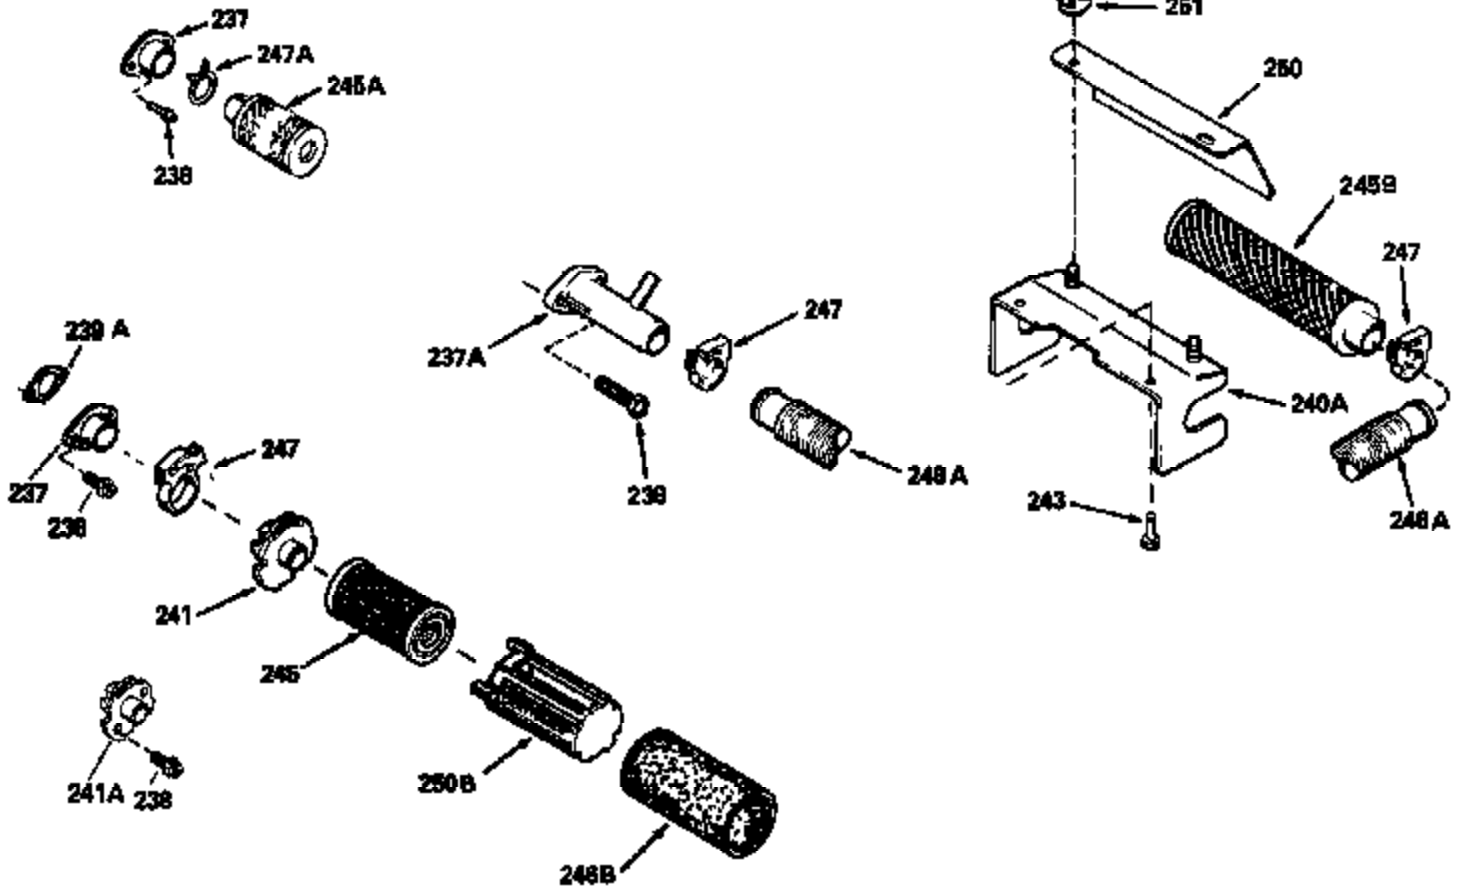

Ref #	Part Number	Qty	Description
19	31361		Spring, Extension
69	35261		* Gasket, Mounting flange
182	6201		Screw, 1/4-28 x 7/8"
185	31384A		Pipe, Intake (Incl. 224)
186	34337		Link, Governor spring
209	30200		Screw, 10-24 x 9/16"
223	650451		Screw, 1/4-20 x 1"
238	650806		Screw, 10-32 x 5/8"
246B	35435		Filter, Pre-Air (Use as required)