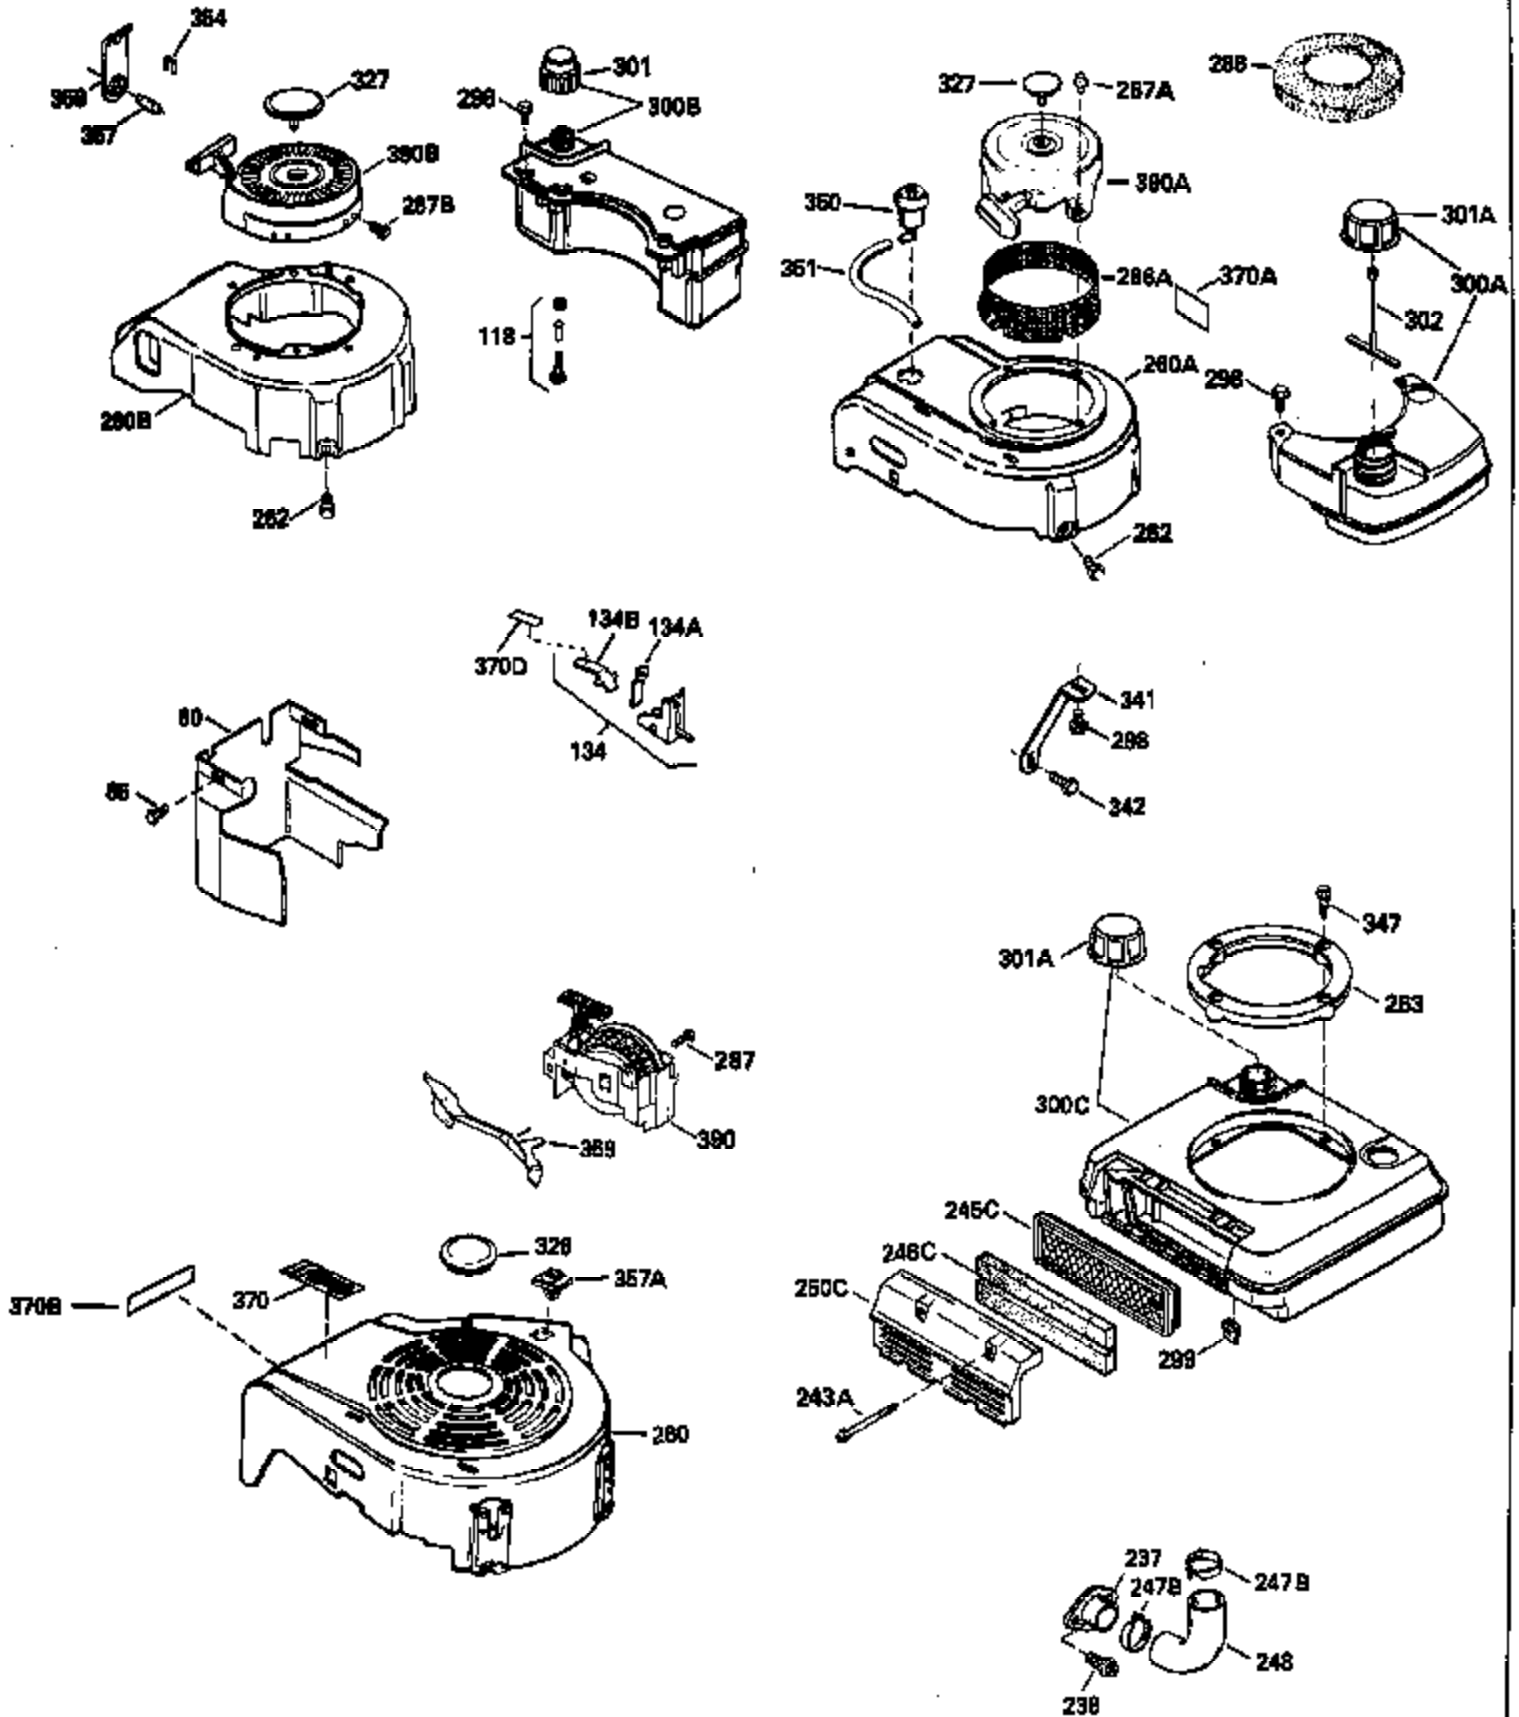

ILLUSTRATION SHOWS TYPICAL PARTS ONLY. ORDER BY PART NUMBER. PARTS NOT LISTED ARE SUPPLIED BY OEM.

Ref #	Part Number	Qty	Description
118	730194		Rope Guide Kit (Use as required with 34476 fuel tank)
238	650806		Screw, 10-32 x 5/8"
246C	35705		Filter, Pre-Air (Optional)
260	35127		Housing, Blower
262	650831		Screw, 1/4-20 x 15/32"
287A	650735		Screw, 10-24 x 3/8" (Use as required)
287A			Pop Rivet, (3/16" Dia.)(Purchase locally)
298	28763		Screw, 10-32 x 35/64"
300B	34476		Fuel Tank (Incl. 292 & 301)
301	33032		Fuel Cap
326	34113		Plug, Screen
370A	34346		Decal, Instruction
370	550223		Decal, Name
390	590531		Side Mount Rewind Starter (Refer to Division 5, Section C, page 32 or Fiche 8, Grid G-8 for breakdown)