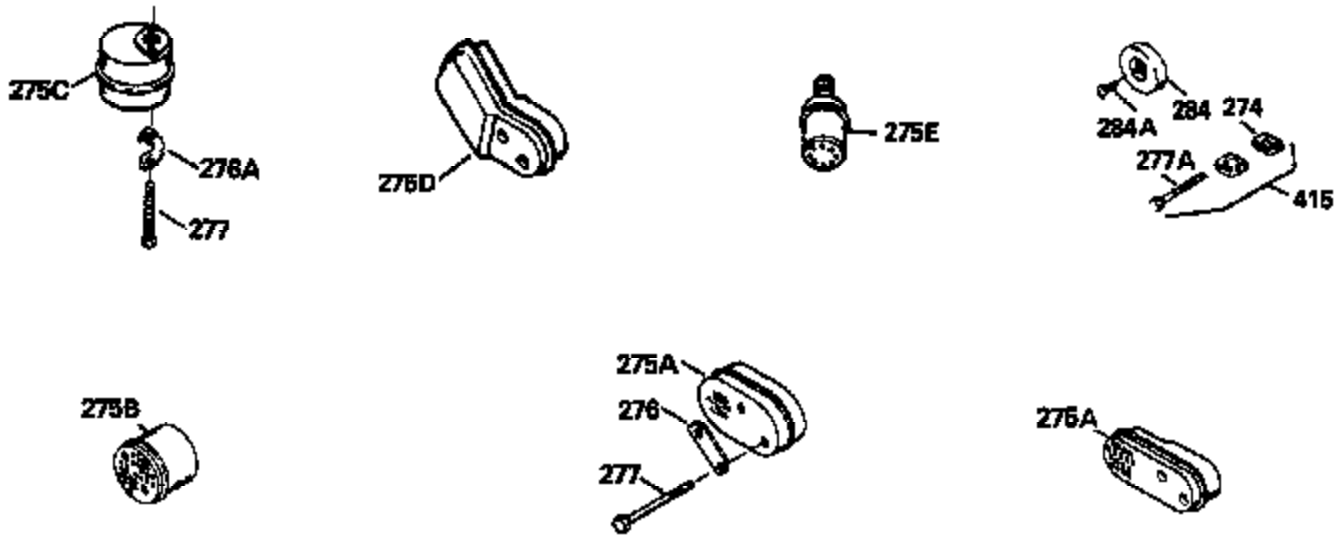

Ref #	Part Number	Qty	Description
274	26754A		* Gasket, Exhaust (Use as required)
275A	35603		Muffler (Incl. 277)
277A	30063		Screw, 1/4-20 x 1/2" (Use as required)
277	650795		Screw, 1/4-20 x 2-1/4"
370F	34387		Decal, Instruction (Optional)
415	730162		Muffler Adap.Kit(Incl.274,277A)(Use a s req.)
430	730574		Debris Screen Kit (Incl. 370F,431-433)(Opt.)
431	35596		Screen, Debris (Optional)
432	35597		Bracket, Debris screen (Optional)
433	650910		Screw, 8-32 x 1/4" (Optional)