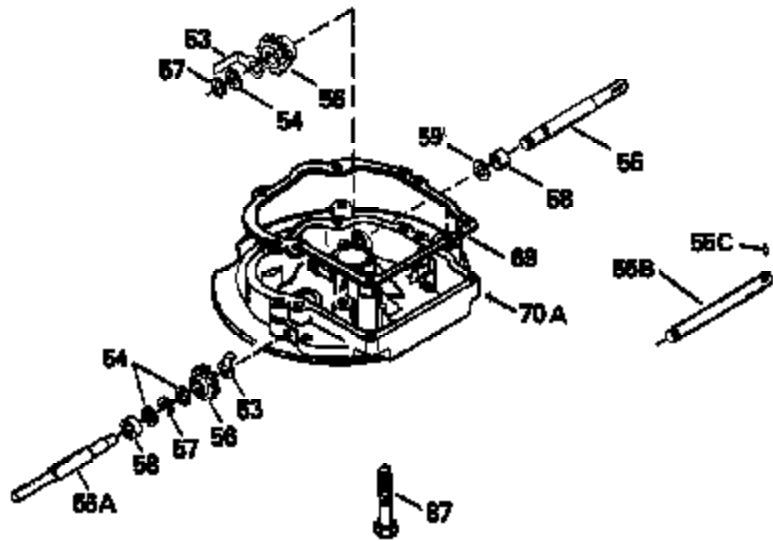

Ref #	Part Number	Qty	Description
19	31361		Spring, Extension
69	35261		* Gasket, Mounting flange
182	6201		Screw, 1/4-28 x 7/8"
185	31384A		Pipe, Intake (Incl. 224)
186	34337		Link, Governor spring
209	30200		Screw, 10-24 x 9/16"
223	650451		Screw, 1/4-20 x 1"
238	650806		Screw, 10-32 x 5/8"
246B	35435		Filter, Pre-Air (Use as required)