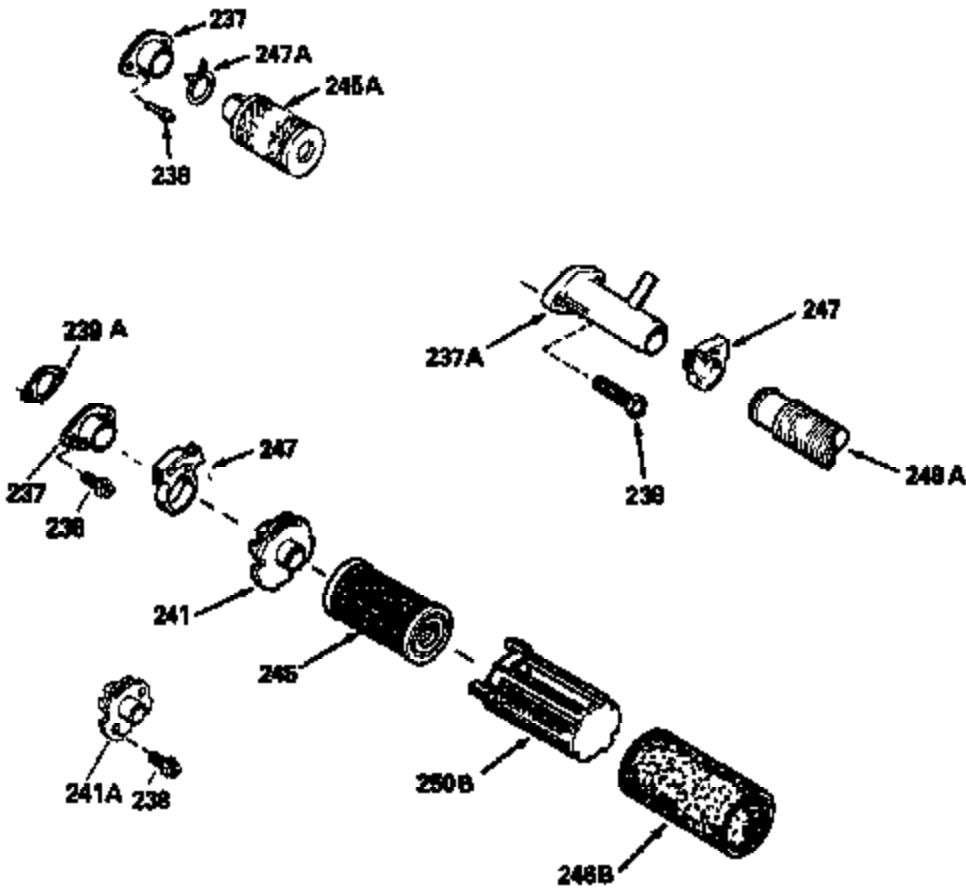

Ref #	Part Number	Qty	Description
19	31386		Spring, Governor
69	35261		* Gasket, Mounting flange
167	32924		Spring, Speed adjusting screw
168	650688		Screw, 10-32 x 1"
182	6201		Screw, 1/4-28 x 7/8"
185	31384A		Pipe, Intake (Incl. 224)
186	34337		Link, Governor spring
201	33150		Bracket, Over ride control
209	30200		Screw, 10-24 x 9/16"
223	650451		Screw, 1/4-20 x 1"
238	650806		Screw, 10-32 x 5/8"
246B	35435		Filter, Pre-Air (Use as required)