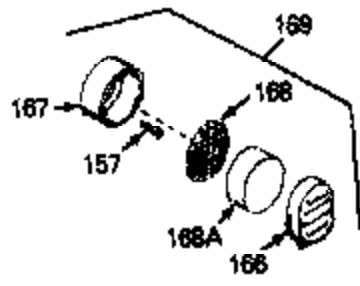

Ref #	Part Number	Qty	Description
68A	31342	0	Spring, Compression
69A	650777	0	Screw, Slotted fil. hd. mach., 6-32 x 7/16
69	650549	0	Screw
70A	34336	0	Link, Governor-to-throttle
70	34337	0	Link, Governor spring
71	31361	0	Spring, Governor
72	650774	0	Screw, Hex hd., 1/4-20 x 2-3/8
72	650795	0	Screw, Hex hd. cap, Sems, 1/4-20 x 2-5/16
72	650869	0	Screw, Hex hd., 1/4-20 x 2-3/4
72	792005	0	Screw, Hex hd., 1/4-20 x 2-1/2
73	27181B	0	Muffler
80	34432	0	Wire, Ground (Two female & one double male
81	26756	0	Gasket, Carburetor
82	29752	0	Nut
83	6201	0	Screw
92	28942	0	Screw
93	27793	0	Clip, Conduit
95	30200	0	Screw
96	33131A	0	Control Assy., Speed
97	610973	0	Terminal Assy.
98	34345	0	Housing, Blower
99	650831	0	Screw, Hex washer hd. Powerlok thread,
100	30200	0	Screw
101	32170A	0	Tank Assy., Fuel (White Poly) (1 qt.)
102	33032	0	Cap, Fuel filler (Red Plastic) (Spurt
104	26460	0	Clamp, Fuel line
105	29774	0	Line, Fuel (Braided 8.25")
105	30705	0	Line, Fuel (Braided 16")
105	30962	0	Line, Fuel (Braided 32")
105	34357	0	Line, Fuel (Epichlorohydrin 6-3/4")
106	650815	0	Washer, Belleville
107	650816	0	Nut, Flywheel
109	34113	0	Plug, Screen
121	34431	0	Lamination & Coil Assy.
121	730207	0	Magneto-to-Solid State Conversion Kit
136	650814	0	Screw, Hex hd. Sems, 10-24 x 1
137	611046A	0	Flywheel
154	34340	0	Element, Air cleaner (Poly)
155	34341A	0	Cover, Air cleaner (Black)
156	34339	0	Body, Air cleaner
157	650806	0	Screw, Hex washer hd. shoulder, 10-32 x 5/8
162	34338	0	Gasket, Air cleaner
220B	34363	0	Decal, Instruction
220	34346	0	Decal, Instruction
220	550223	0	Decal, Name
223	631021	0	Inlet Needle, Seat & Clip Assy.
224	632046A	0	Carburetor
226	590531	0	Starter, Side mount rewind
230	33238D	0	Gasket Set