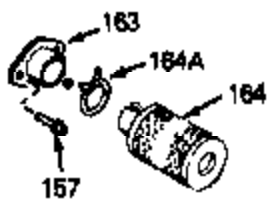

Ref #	Part Number	Qty	Description
68A	31342	0	Spring, Compression
69A	650777	0	Screw, Slotted fil. hd. mach., 6-32 x 7/16
69	650549	0	Screw
70A	34336	0	Link, Governor-to-throttle
70	34337	0	Link, Governor spring
71	31361	0	Spring, Governor
72	650774	0	Screw, Hex hd., 1/4-20 x 2-3/8
72	650795	0	Screw, Hex hd. cap, Sems, 1/4-20 x 2-5/16
72	650869	0	Screw, Hex hd., 1/4-20 x 2-3/4
72	792005	0	Screw, Hex hd., 1/4-20 x 2-1/2
73	27181B	0	Muffler
80	34432	0	Wire, Ground (Two female & one double male
81	26756	0	Gasket, Carburetor
82	29752	0	Nut
83	6201	0	Screw
92	28942	0	Screw
93	27793	0	Clip, Conduit
95	30200	0	Screw
96	33131A	0	Control Assy., Speed
97	610973	0	Terminal Assy.
98	34345	0	Housing, Blower
99	650831	0	Screw, Hex washer hd. Powerlok thread,
100	30200	0	Screw
101	32170A	0	Tank Assy., Fuel (White Poly) (1 qt.)
102	33032	0	Cap, Fuel filler (Red Plastic) (Spurt
104	26460	0	Clamp, Fuel line
105	29774	0	Line, Fuel (Braided 8.25")
105	30705	0	Line, Fuel (Braided 16")
105	30962	0	Line, Fuel (Braided 32")
105	34357	0	Line, Fuel (Epichlorohydrin 6-3/4")
106	650815	0	Washer, Belleville
107	650816	0	Nut, Flywheel
109	34113	0	Plug, Screen
121	34431	0	Lamination & Coil Assy.
121	730207	0	Magneto-to-Solid State Conversion Kit
136	650814	0	Screw, Hex hd. Sems, 10-24 x 1
137	611046A	0	Flywheel
154	34340	0	Element, Air cleaner (Poly)
155	34341A	0	Cover, Air cleaner (Black)
156	34339	0	Body, Air cleaner
157	650806	0	Screw, Hex washer hd. shoulder, 10-32 x 5/8
162	34338	0	Gasket, Air cleaner
220B	34363	0	Decal, Instruction
220	34346	0	Decal, Instruction
220	550223	0	Decal, Name
223	631021	0	Inlet Needle, Seat & Clip Assy.
224	632046A	0	Carburetor
226	590531	0	Starter, Side mount rewind
230	33238D	0	Gasket Set