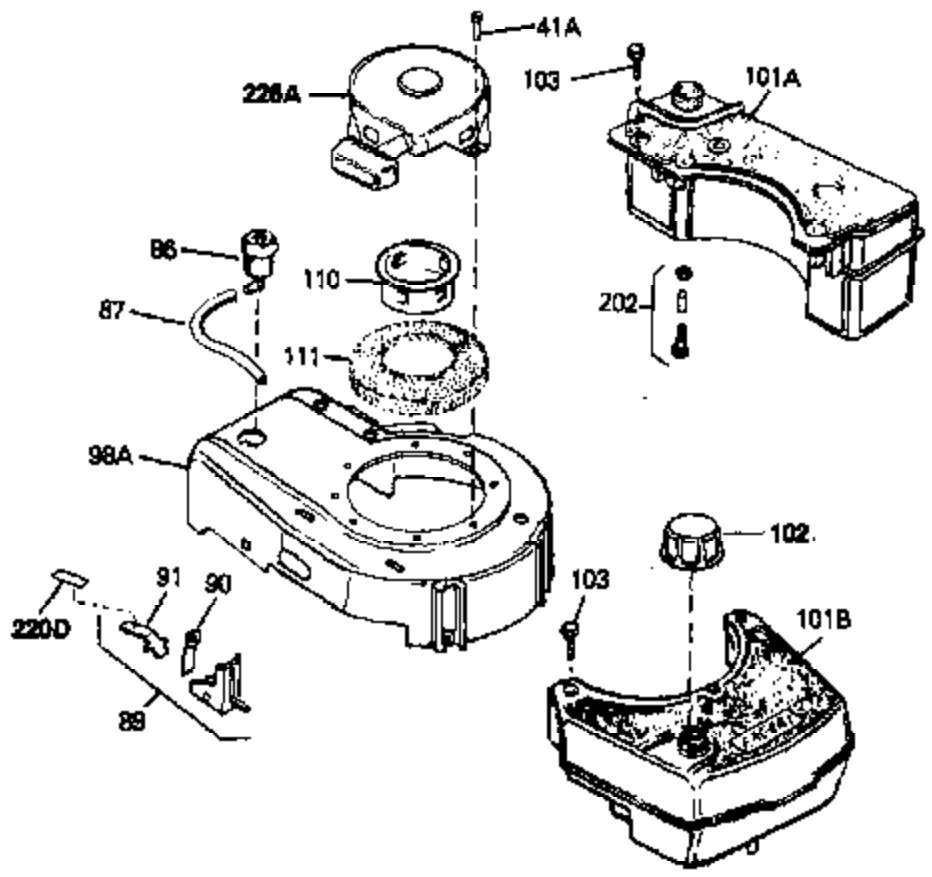

Ref #	Part Number	Qty	Description
68A	31342	0	Spring, Compression
69A	650777	0	Screw, Slotted fil. hd. mach., 6-32 x 7/16
69	650549	0	Screw
70A	34336	0	Link, Governor-to-throttle
70	34337	0	Link, Governor spring
71	31361	0	Spring, Governor
72	650774	0	Screw, Hex hd., 1/4-20 x 2-3/8
72	650795	0	Screw, Hex hd. cap, Sems, 1/4-20 x 2-5/16
72	650869	0	Screw, Hex hd., 1/4-20 x 2-3/4
72	792005	0	Screw, Hex hd., 1/4-20 x 2-1/2
73	27181B	0	Muffler
80	34432	0	Wire, Ground (Two female & one double male
81	26756	0	Gasket, Carburetor
82	29752	0	Nut
83	6201	0	Screw
92	28942	0	Screw
93	27793	0	Clip, Conduit
95	30200	0	Screw
96	33131A	0	Control Assy., Speed
97	610973	0	Terminal Assy.
98	34345	0	Housing, Blower
99	650831	0	Screw, Hex washer hd. Powerlok thread,
100	30200	0	Screw
101	32170A	0	Tank Assy., Fuel (White Poly) (1 qt.)
102	33032	0	Cap, Fuel filler (Red Plastic) (Spurt
104	26460	0	Clamp, Fuel line
105	29774	0	Line, Fuel (Braided 8.25")
105	30705	0	Line, Fuel (Braided 16")
105	30962	0	Line, Fuel (Braided 32")
105	34357	0	Line, Fuel (Epichlorohydrin 6-3/4")
106	650815	0	Washer, Belleville
107	650816	0	Nut, Flywheel
109	34113	0	Plug, Screen
121	34431	0	Lamination & Coil Assy.
121	730207	0	Magneto-to-Solid State Conversion Kit
136	650814	0	Screw, Hex hd. Sems, 10-24 x 1
137	611046A	0	Flywheel
154	34340	0	Element, Air cleaner (Poly)
155	34341A	0	Cover, Air cleaner (Black)
156	34339	0	Body, Air cleaner
157	650806	0	Screw, Hex washer hd. shoulder, 10-32 x 5/8
162	34338	0	Gasket, Air cleaner
220B	34363	0	Decal, Instruction
220	34346	0	Decal, Instruction
220	550223	0	Decal, Name
223	631021	0	Inlet Needle, Seat & Clip Assy.
224	632046A	0	Carburetor
226	590531	0	Starter, Side mount rewind
230	33238D	0	Gasket Set

Ref #	Part Number	Qty	Description
41A	0	0	Rivet, Pop (3/16" Dia.)
41A	650735	0	Screw
102	33032	0	Cap, Fuel filler (Red Plastic) (Spurt
157	650806	0	Screw, Hex washer hd. shoulder, 10-32 x 5/8
202	730194	0	Rope Guide Kit