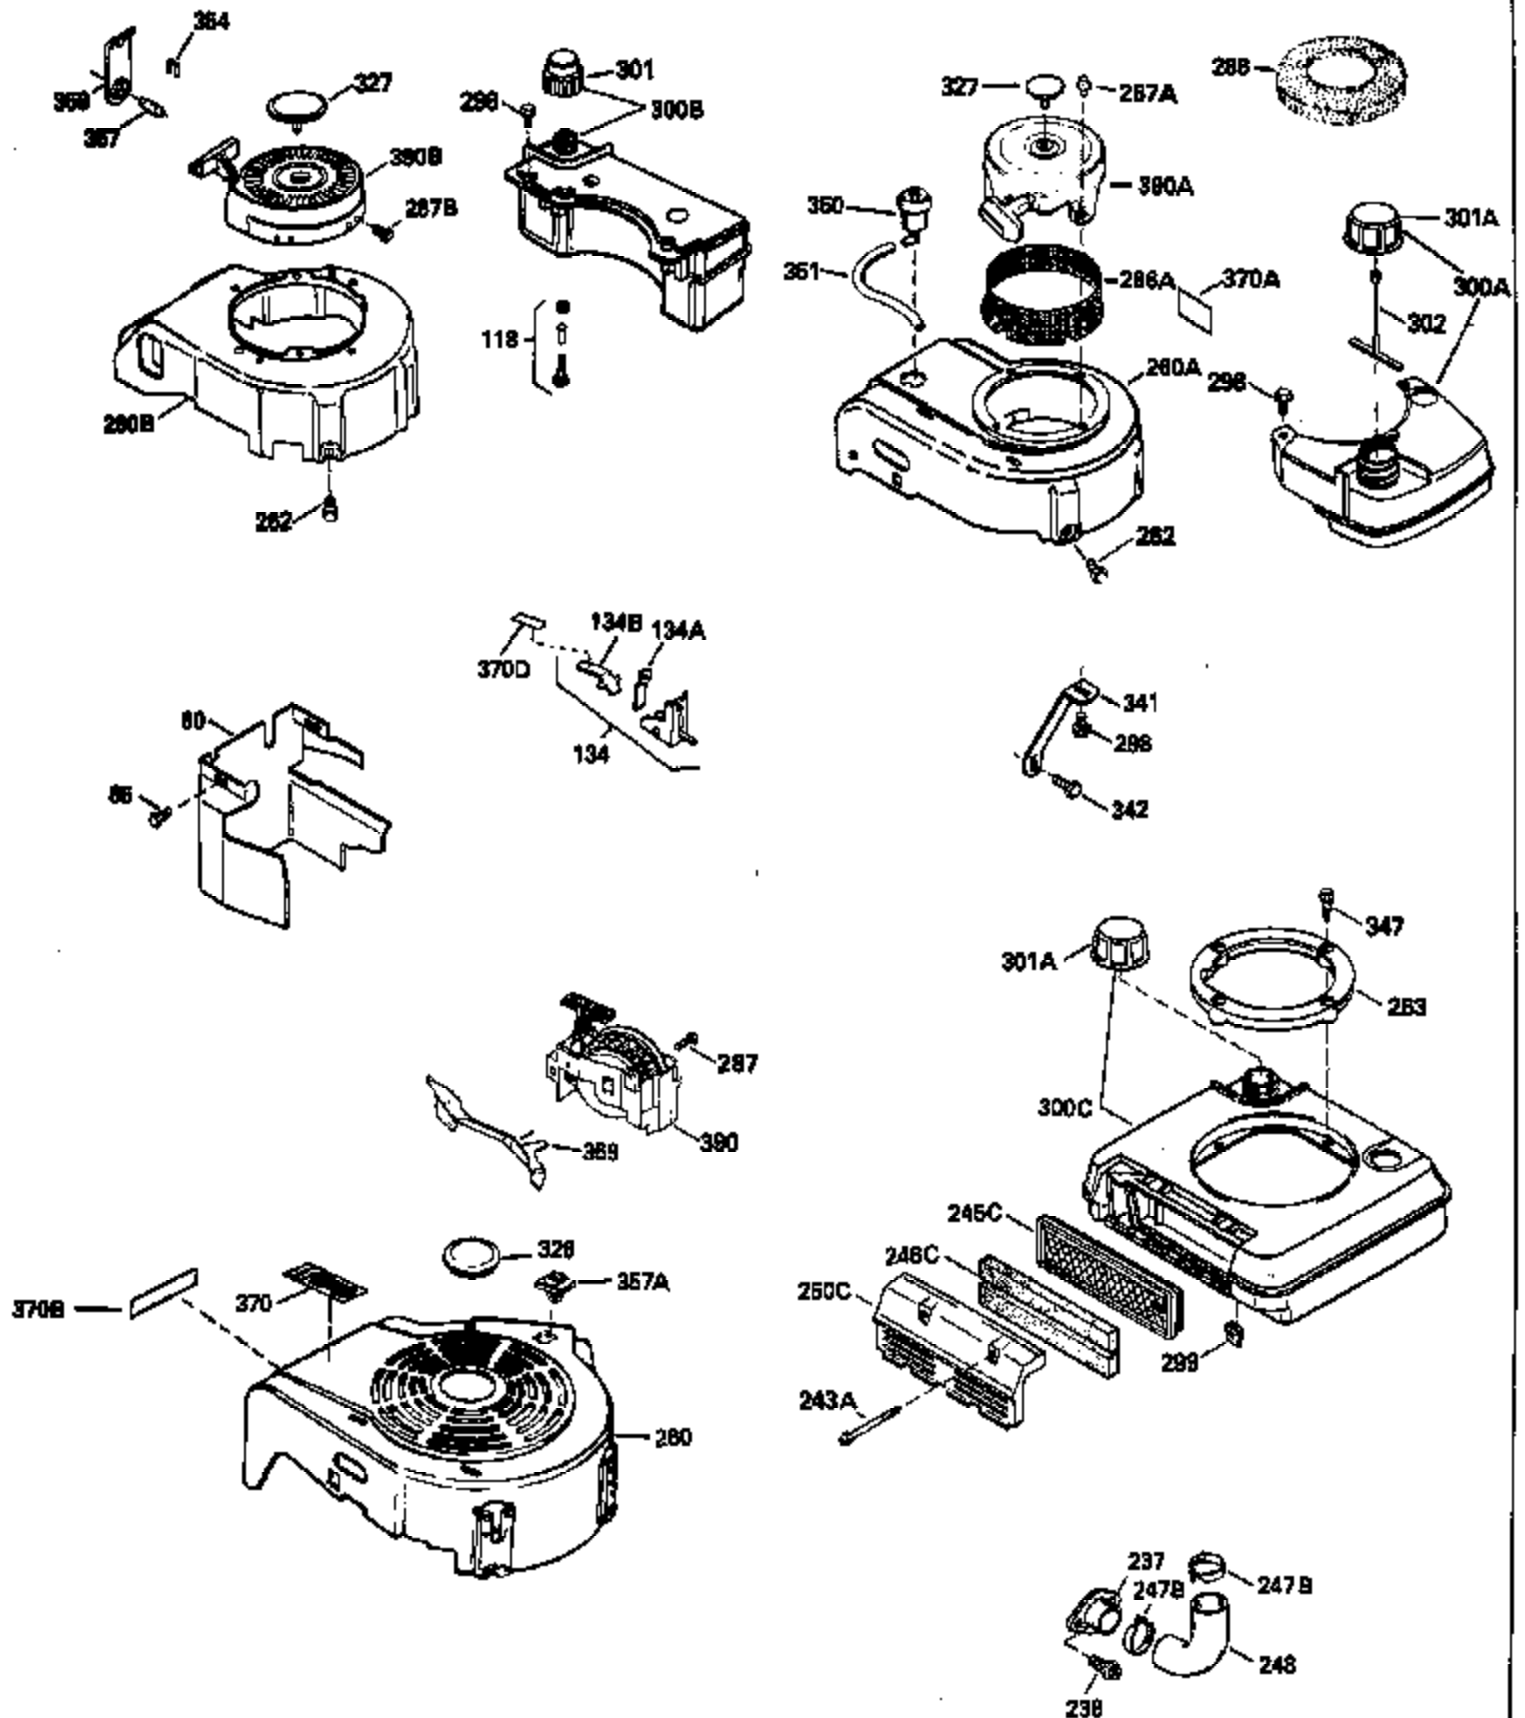

Ref #	Part Number	Qty	Description
420	730225		SAE 30, 4-Cycle Engine Oil (Quart)

ILLUSTRATION SHOWS TYPICAL PARTS ONLY. ORDER BY PART NUMBER. PARTS NOT LISTED ARE SUPPLIED BY OEM.

Ref #	Part Number	Qty	Description
118	730194		Rope Guide Kit (Use as required with 34476 fuel tank)
238	650806		Screw, 10-32 x 5/8"
246C	35705		Filter, Pre-Air (Optional)
260	34932		Housing, Blower
262	650831		Screw, 1/4-20 x 15/32"
287	650802		Screw, 1/4-20 x 5/8"
287A	650735		Screw, 10-24 x 3/8" (Use as required)
287A			Pop Rivet, (3/16" Dia.)(Purchase locally)
301	33032		Fuel Cap
326	34113		Plug, Screen
370	550223		Decal, Name
370A	34346		Decal, Instruction
390	590531		Side Mount Rewind Starter (Refer to Division 5, Section C, page 32 or Fiche 8, Grid G-8 for breakdown)