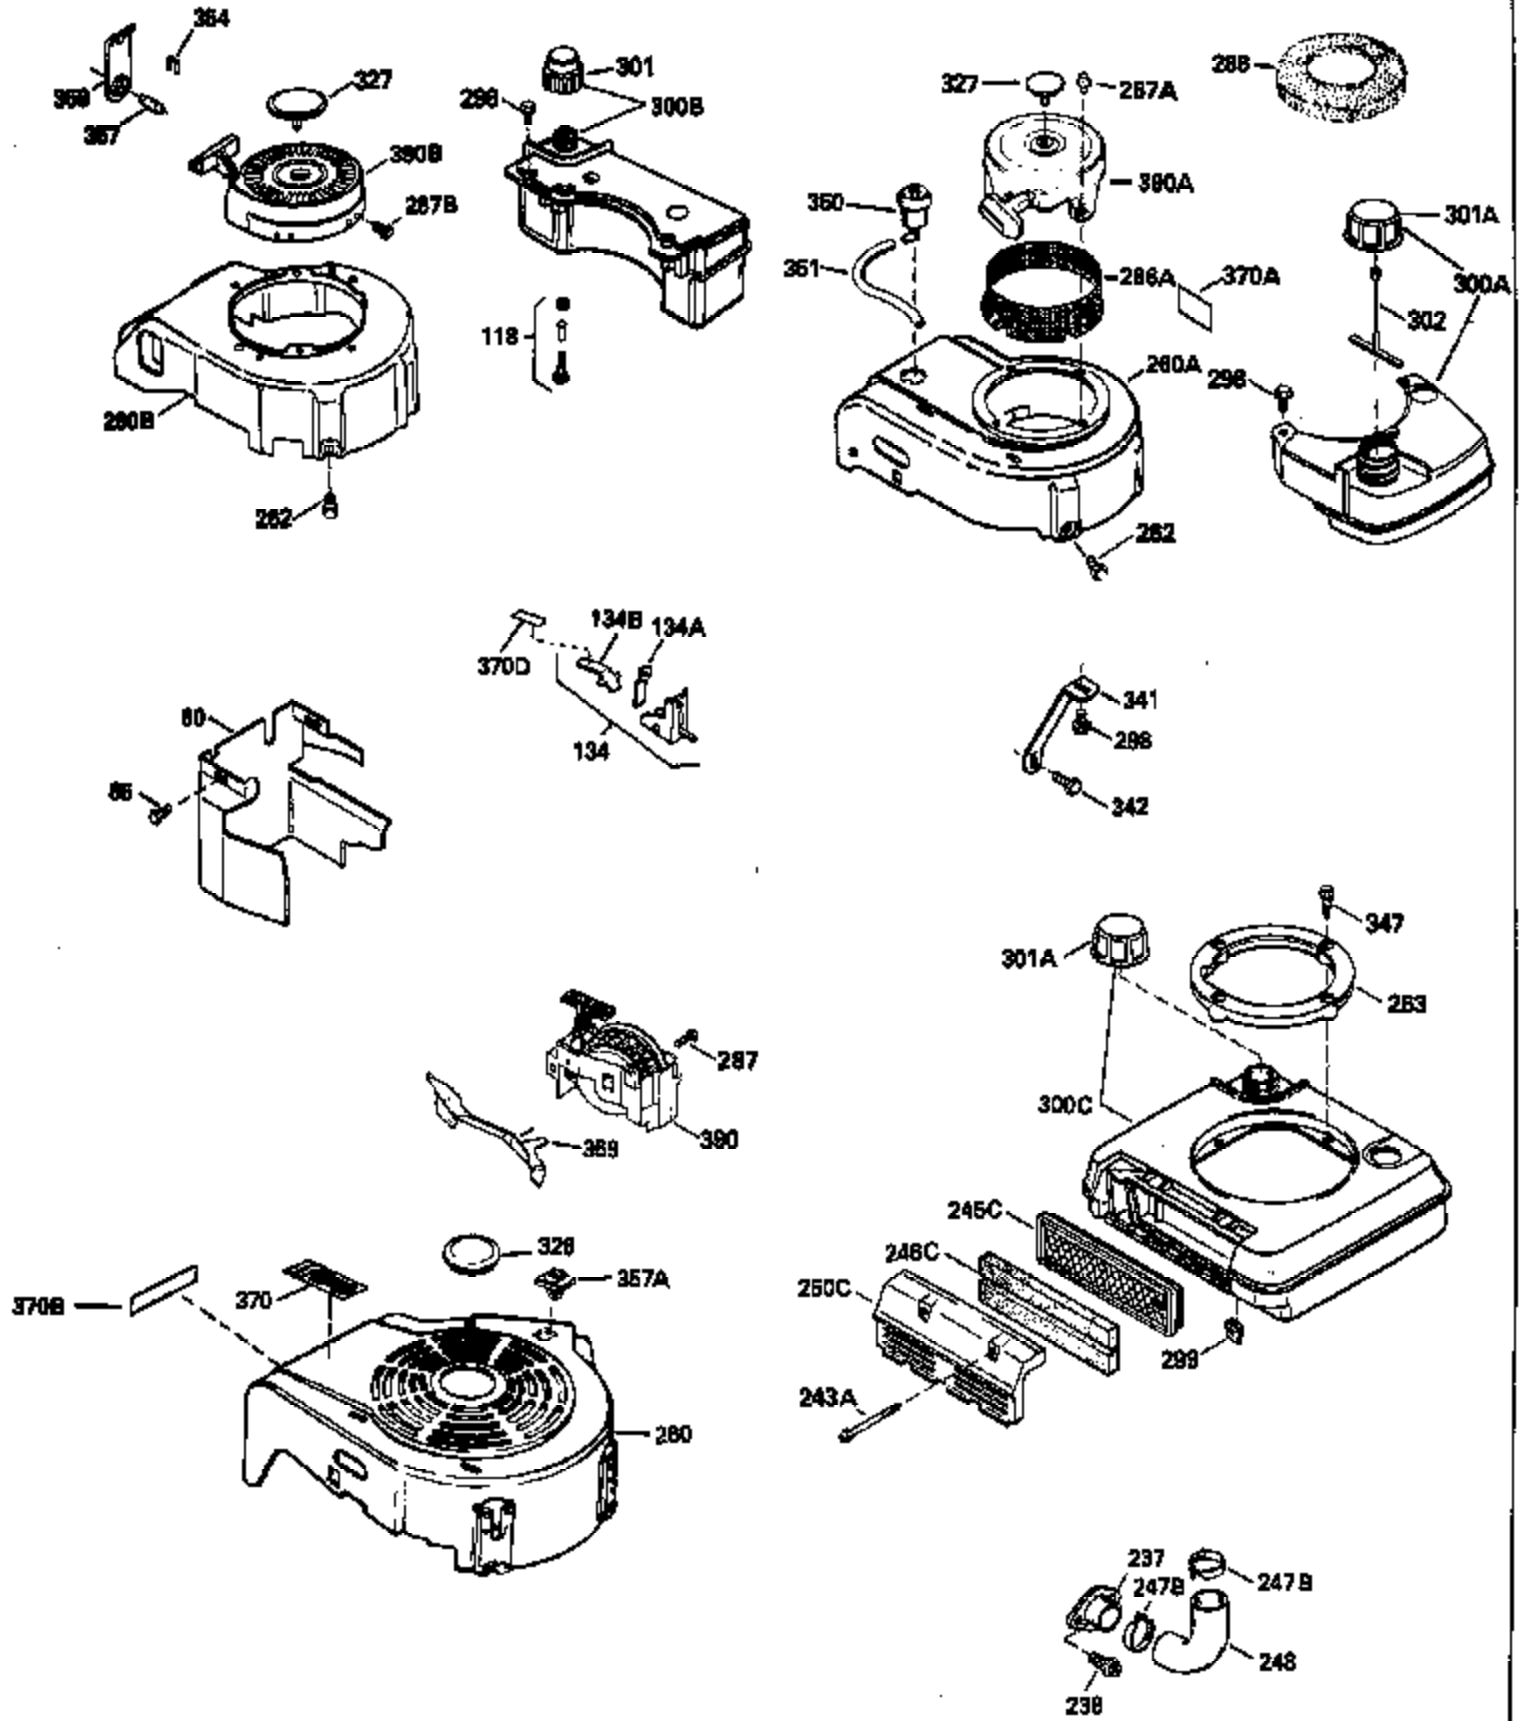

ILLUSTRATION SHOWS TYPICAL PARTS ONLY. ORDER BY PART NUMBER. PARTS NOT LISTED ARE SUPPLIED BY OEM.

Ref #	Part Number	Qty	Description
118	730194		Rope Guide Kit (Use as required with 34476 fuel tank)
238	650806		Screw, 10-32 x 5/8"
246C	35705		Filter, Pre-Air (Optional)
260	34345		Housing, Blower
262	650831		Screw, 1/4-20 x 15/32"
287	650802		Screw, 1/4-20 x 5/8"
287A	650735		Screw, 10-24 x 3/8" (Use as required)
287A			Pop Rivet, (3/16" Dia.)(Purchase locally)
301	33032		Fuel Cap
326	34113		Plug, Screen
370	550223		Decal, Name
370A	34346		Decal, Instruction
390	590531		Side Mount Rewind Starter (Refer to Division 5, Section C, page 32 or Fiche 8, Grid G-8 for breakdown)