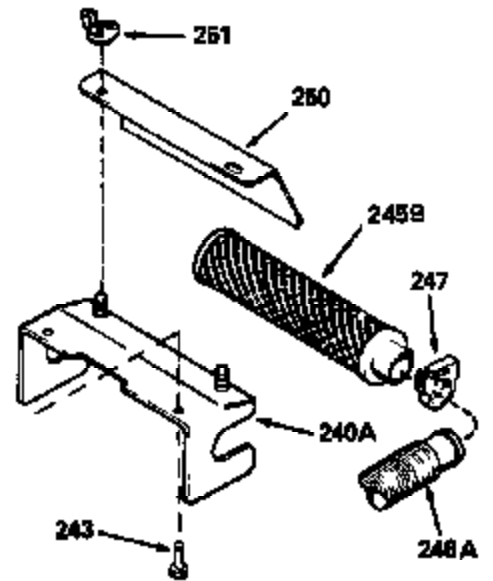

Ref #	Part Number	Qty	Description
19	31361		Spring, Extension
69	35261		* Gasket, Mounting flange
167	32924		Spring, Speed adjusting screw
168	650688		Screw, 10-32 x 1"
182	6201		Screw, 1/4-28 x 7/8"
185	31384A		Pipe, Intake (Incl. 224)
186	34358		Link, Governor spring
201	33150		Bracket, Over ride control
209	30200		Screw, 10-24 x 9/16"
223	650451		Screw, 1/4-20 x 1"
238	650806		Screw, 10-32 x 5/8"
246B	35435		Filter, Pre-Air (Use as required)