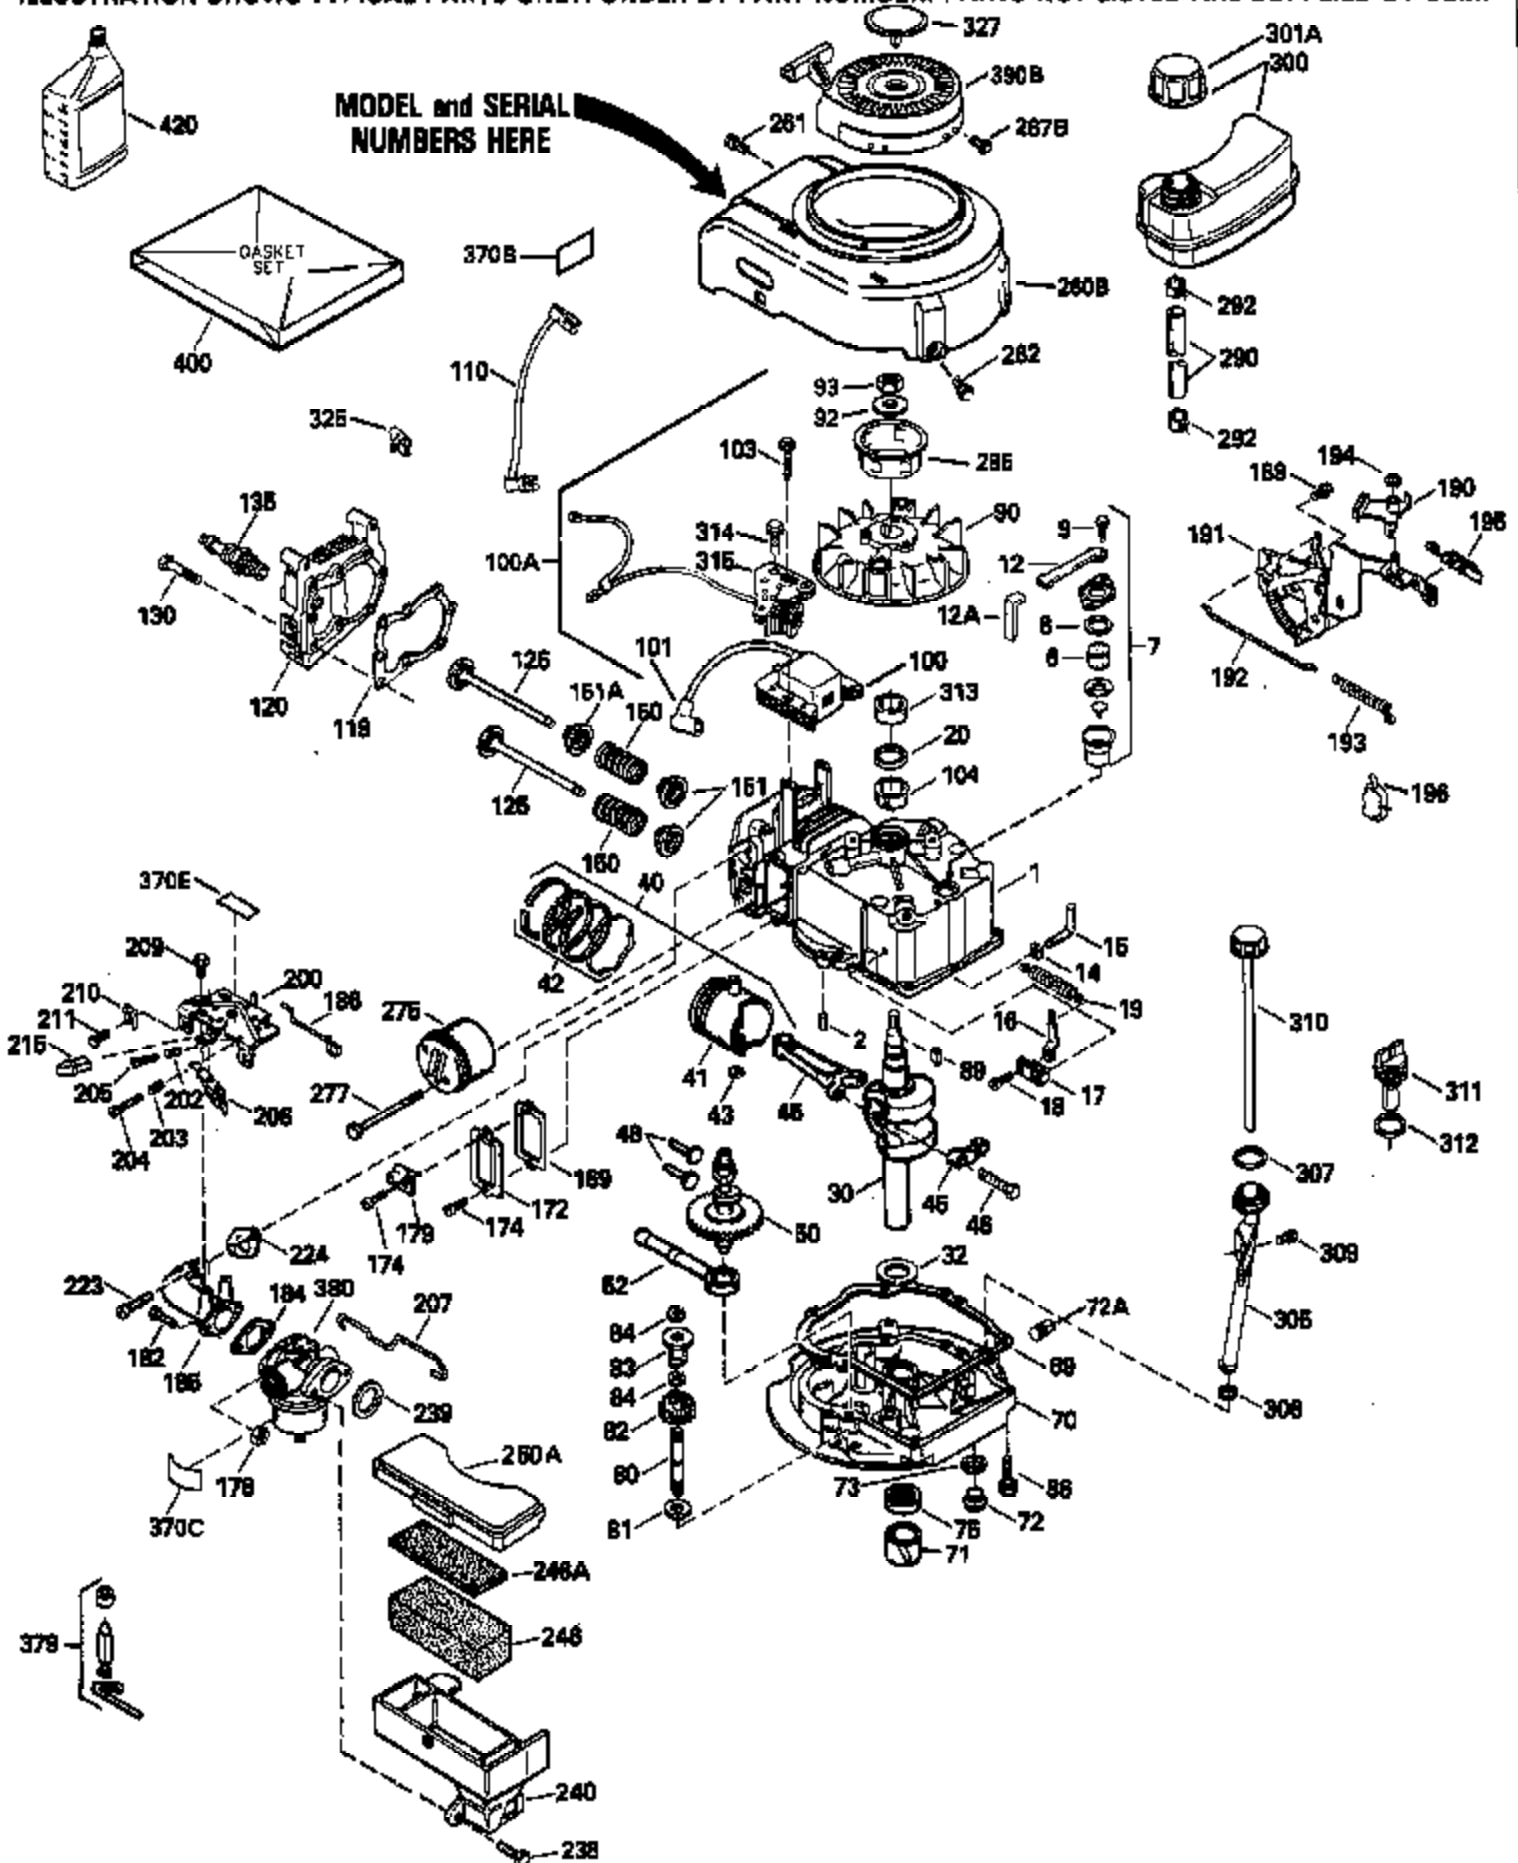

ILLUSTRATION SHOWS TYPICAL PARTS ONLY. ORDER BY PART NUMBER. PARTS NOT LISTED ARE SUPPLIED BY OEM.

Ref #	Part Number	Qty	Description
1	34975		Cylinder Ass'y. (Incl. 2, 8, 9 & 20) (2-1/2")
2	26727		Pin, Dowel
6	33734		Element, Breather
7	34214A		Breather Ass'y. (Incl. 6, 8, 9, 12 & 12A)
8	33735		* Gasket, Breather
9	30200		Screw, 10-24 x 9/16"
12	33886		Tube, Breather
14	28277		Washer
15	30589		Rod, Governor (Incl. 14)
16	31383A		Lever, Governor
17	31335		Clamp, Governor lever
18	650548		Screw, 8-32 x 5/16"
19	31361		Spring, Extension
20	32600		Seal, Oil
30	34460A		Crankshaft Ass'y.
40	34514		Piston, Pin & Ring Set (Std.) (2-1/2" Bore)
40	34515		Piston, Pin & Ring Set (.010" OS)
40	34516		Piston, Pin & Ring Set (.020" OS)
41	32538B		Piston & Pin Ass'y. (Incl. 43)(Std.)(2-1/2")
41	32548B		Piston & Pin Ass'y. (Incl. 43) (.010" OS)
41	32549B		Piston & Pin Ass'y. (Incl. 43) (.020" OS)
42	28986		Ring Set (Std.) (2-1/2" Bore)
42	28987		Ring Set (.010" OS)
42	28988		Ring Set (.020" OS)
43	20381		Ring, Piston pin retaining
45	30963B		Rod Assy., Connecting (Incl. 46)
46	32610A		Bolt, Connecting rod
48	27241		Lifter, Valve
50	33148A		Camshaft
52	29914		Oil Pump Assy.
69	35261		* Gasket, Mounting flange
70	30571A		Flange Ass'y. (Incl. 72, 73, 75, 80 & 311)
72	30572		Plug, Oil drain (Incl. 73)
73	28833		* Drain Plug Gasket (Not req. W/plastic plug)
75	26208		Seal, Oil
80	30574		Shaft, Governor
81	30590A		Washer, Flat
82	30591		Gear Assy., Governor (Incl. 81)
83	30588A		Spool, Governor
84	29193		Ring, Retaining
86	650488		Screw, 1/4-20 x 1-1/4"
89	610995		Flywheel Key
90	611046A		Flywheel
92	650815		Washer, Belleville
93	650816		Nut, Flywheel
100	34431		Solid State Ignition NOTE: Specs with this ignition system can still service individual components (points, condenser, etc.)See Div. 3, Sec. A, page TVS75 & TVS90 4,Reference numbers 122 thru 134. (This coil has been superseded to 730207 solid state conversion kit)
100	730207		Magneto-to-Solid State Conversion Kit (Includes solid state module, solid state flywheel key, and instructions.)(Use as required on external ignition engines only.)
103	650814		Screw, Torx T-15, 10-24 x 1"
110	34432		Ground Wire
119	29953C		* Gasket, Cylinder head
120	34335		Head, Cylinder