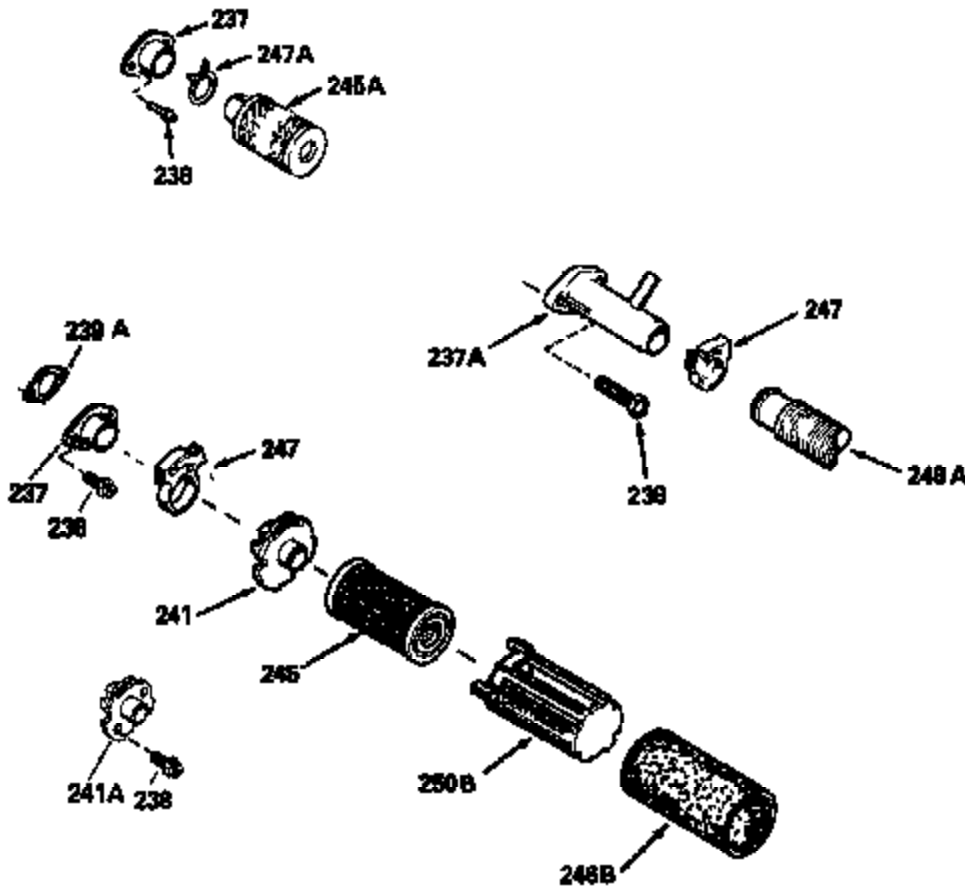

Ref #	Part Number	Qty	Description
19	31361		Spring, Extension
69	35261		* Gasket, Mounting flange
167	32924		Spring, Speed adjusting screw
168	650688		Screw, 10-32 x 1"
182	6201		Screw, 1/4-28 x 7/8"
185	31384A		Pipe, Intake (Incl. 224)
186	34358		Link, Governor spring
201	33150		Bracket, Over ride control
209	30200		Screw, 10-24 x 9/16"
223	650451		Screw, 1/4-20 x 1"
238	650806		Screw, 10-32 x 5/8"
246B	35435		Filter, Pre-Air (Use as required)