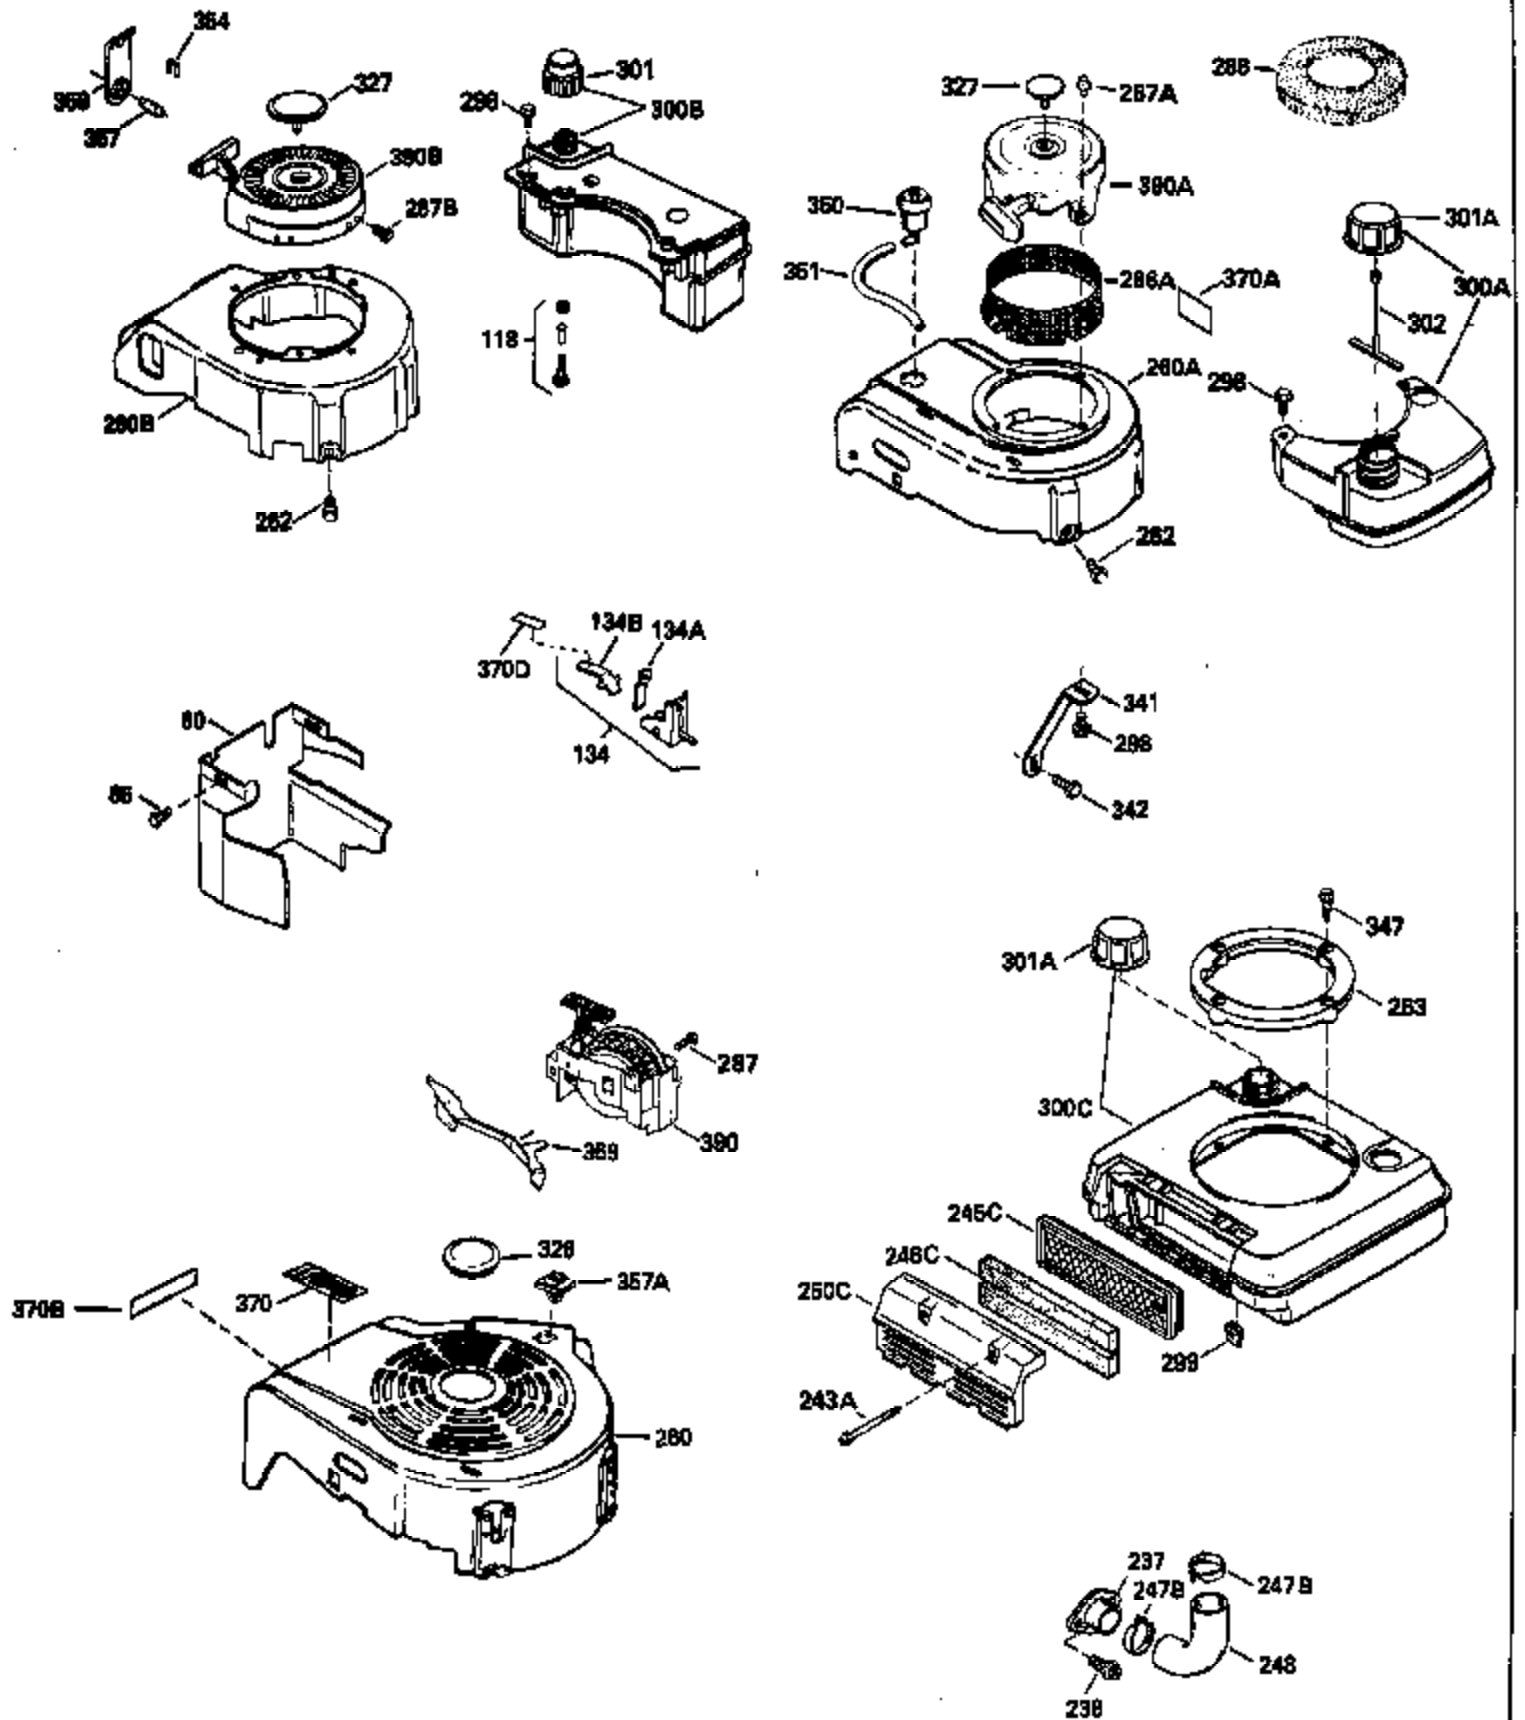

ILLUSTRATION SHOWS TYPICAL PARTS ONLY. ORDER BY PART NUMBER. PARTS NOT LISTED ARE SUPPLIED BY OEM.

Ref #	Part Number	Qty	Description
118	730194		Rope Guide Kit (Use as required with 34476 fuel tank)
238	650806		Screw, 10-32 x 5/8"
246C	35705		Filter, Pre-Air (Optional)
260	34932		Housing, Blower
262	650831		Screw, 1/4-20 x 15/32"
287	650802		Screw, 1/4-20 x 5/8"
287A	650735		Screw, 10-24 x 3/8" (Use as required)
287A			Pop Rivet, (3/16" Dia.)(Purchase locally)
301	33032		Fuel Cap
326	34113		Plug, Screen
370	550223		Decal, Name
370A	34346		Decal, Instruction
390	590531		Side Mount Rewind Starter (Refer to Division 5, Section C, page 32 or Fiche 8, Grid G-8 for breakdown)