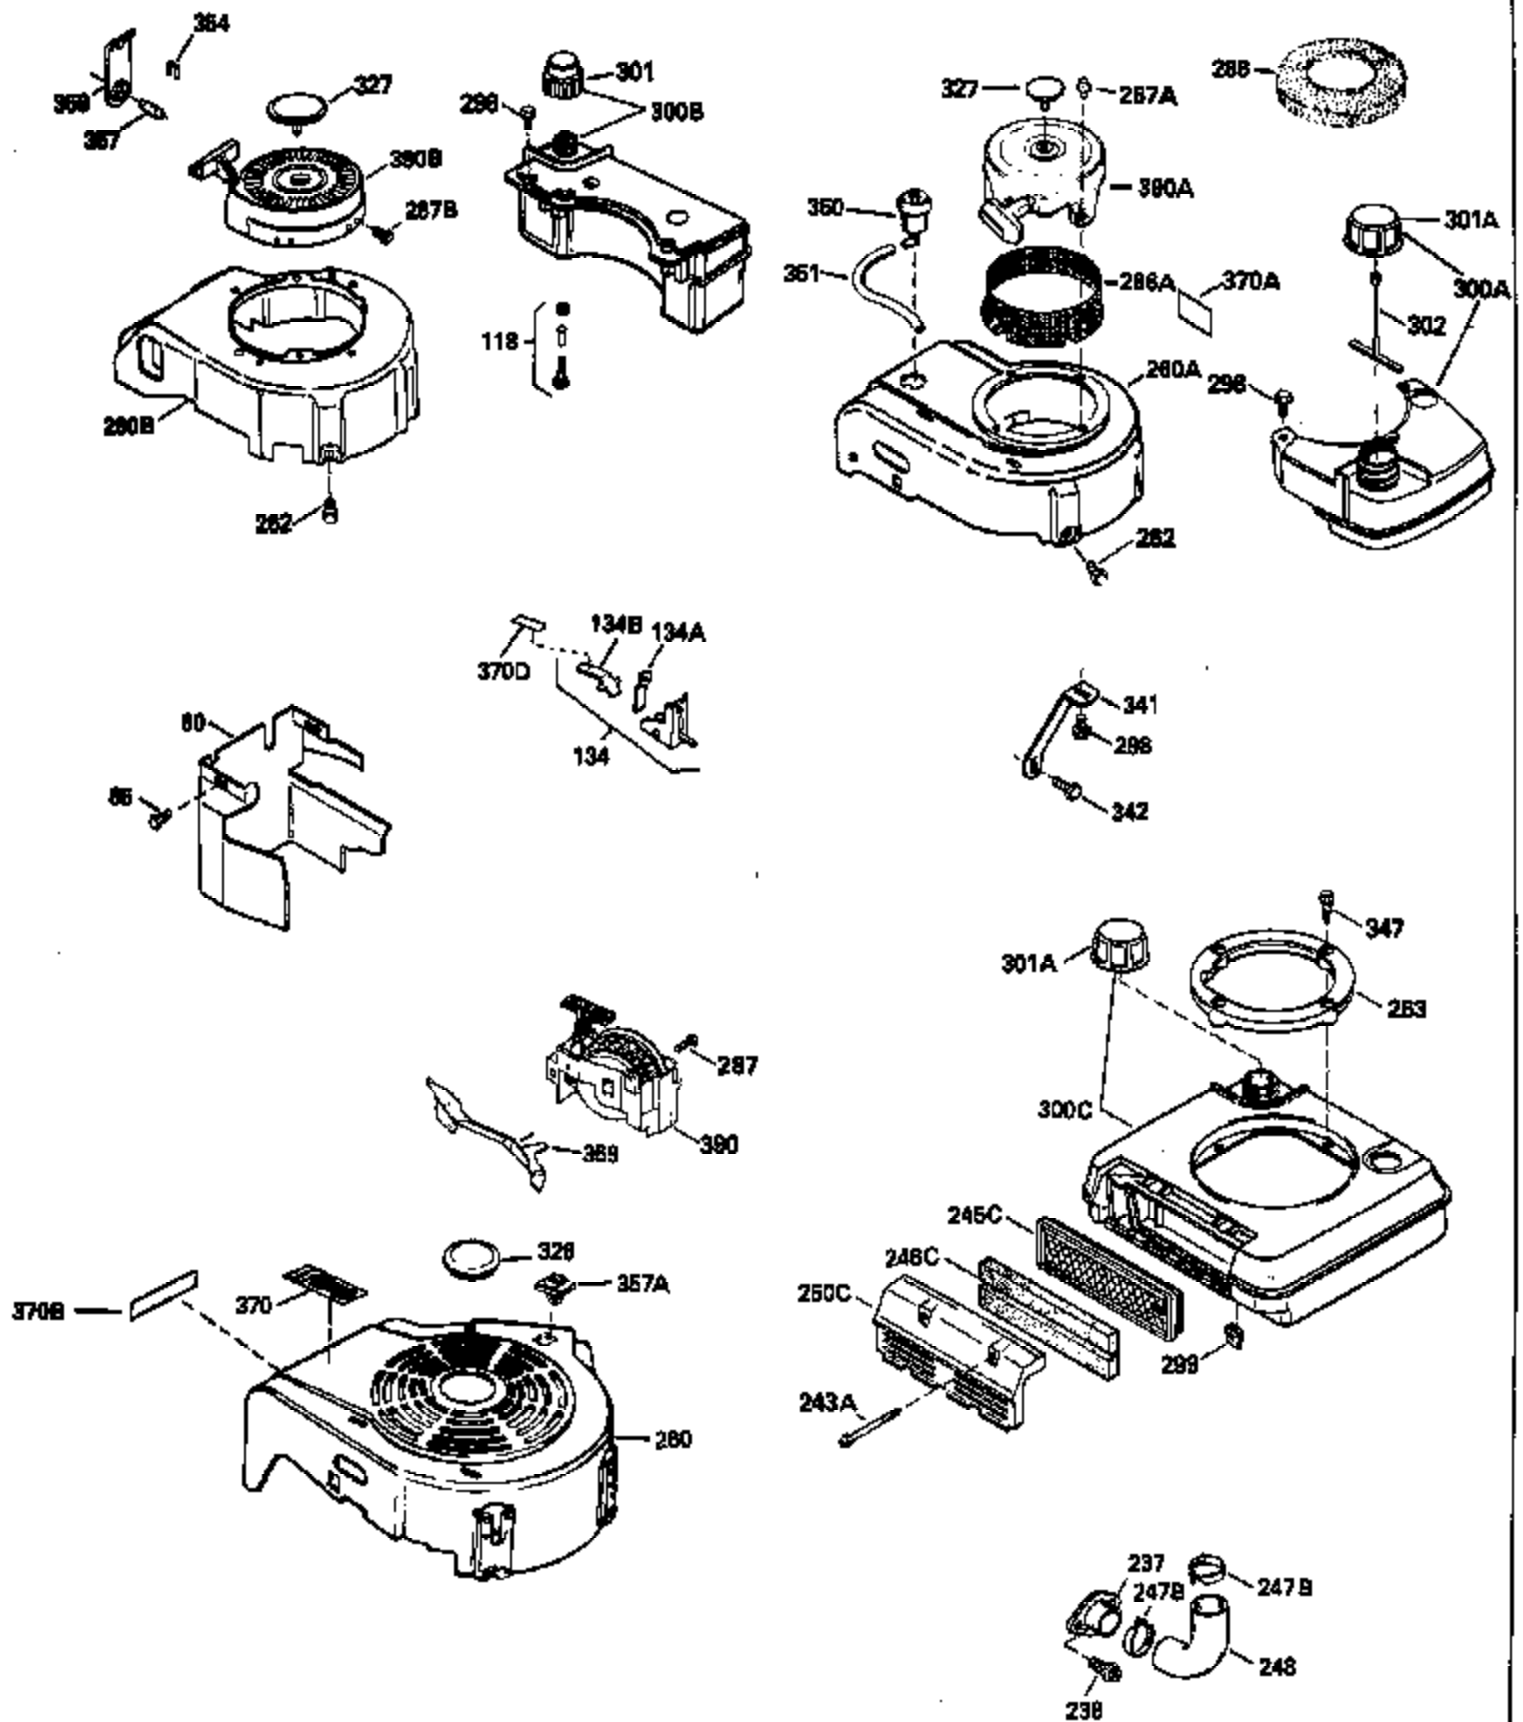

ILLUSTRATION SHOWS TYPICAL PARTS ONLY. ORDER BY PART NUMBER. PARTS NOT LISTED ARE SUPPLIED BY OEM.

Ref #	Part Number	Qty	Description
118	730194		Rope Guide Kit (Use as required with 34476 fuel tank)
238	650806		Screw, 10-32 x 5/8"
246C	35705		Filter, Pre-Air (Optional)
260A	35476		Housing, Blower
262	650831		Screw, 1/4-20 x 15/32"
287A	650735		Screw, 10-24 x 3/8" (Use as required)
287A			Pop Rivet, (3/16" Dia.)(Purchase locally)
287	650802		Screw, 1/4-20 x 5/8"
301	33032		Fuel Cap
326	34113		Plug, Screen
370A	34346		Decal, Instruction
370	550223		Decal, Name
390	590531		Side Mount Rewind Starter (Refer to Division 5, Section C, page 32 or Fiche 8, Grid G-8 for breakdown)