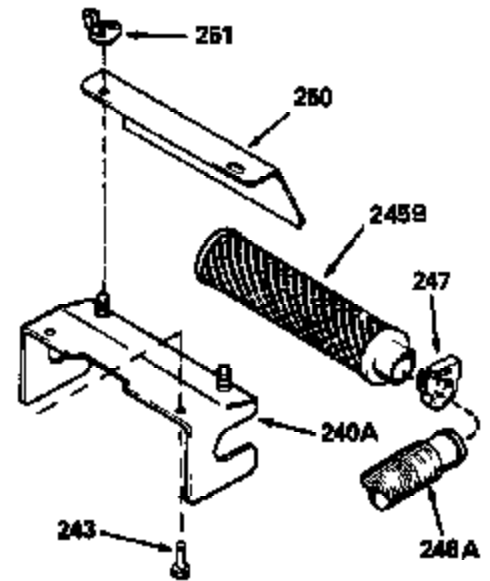

Ref #	Part Number	Qty	Description
19	31361		Spring, Extension
69	35261		* Gasket, Mounting flange
167	32924		Spring, Speed adjusting screw
168	650688		Screw, 10-32 x 1"
182	6201		Screw, 1/4-28 x 7/8"
185	31384A		Pipe, Intake (Incl. 224)
186	34358		Link, Governor spring
201	33150		Bracket, Over ride control
209	30200		Screw, 10-24 x 9/16"
223	650451		Screw, 1/4-20 x 1"
238	650806		Screw, 10-32 x 5/8"
246B	35435		Filter, Pre-Air (Use as required)