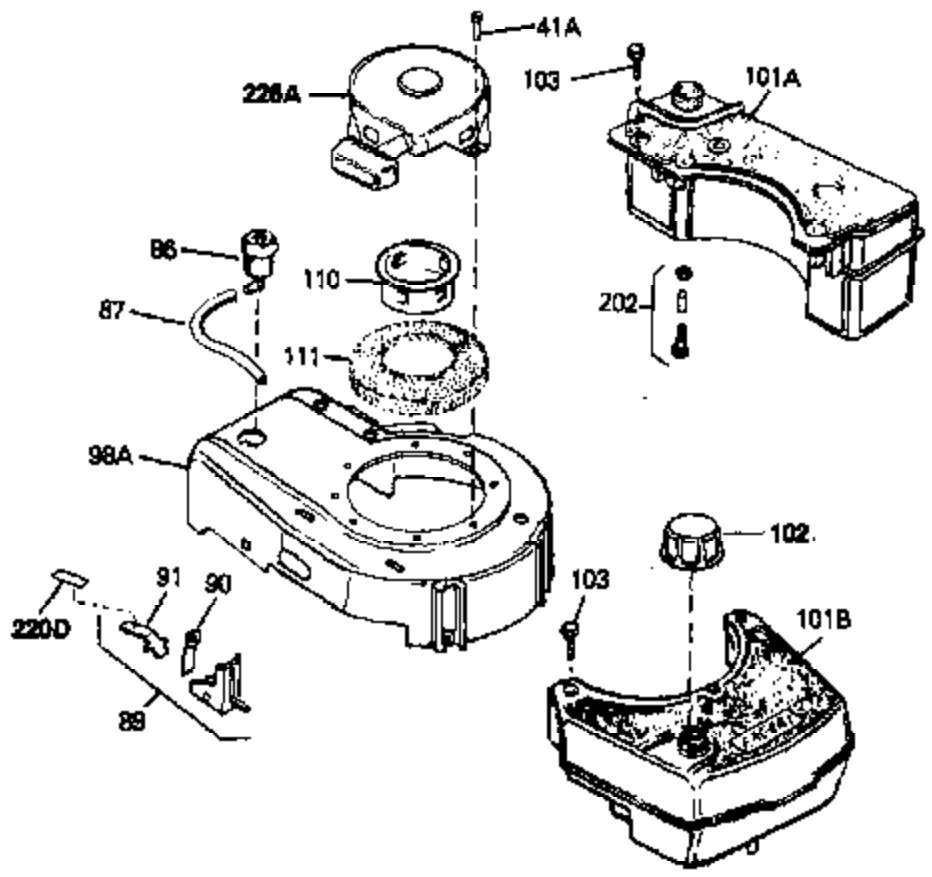

Ref #	Part Number	Qty	Description
68A	31342	0	Spring, Compression
68	33802	0	Spring Compression
69	650549	0	Screw
69A	650777	0	Screw, Slotted fil. hd. mach., 6-32 x 7/16
70	34337	0	Link, Governor spring
70A	34336	0	Link, Governor-to-throttle
71	31361	0	Spring, Governor
72	650774	0	Screw, Hex hd., 1/4-20 x 2-3/8
72	650795	0	Screw, Hex hd. cap, Sems, 1/4-20 x 2-5/16
72	650869	0	Screw, Hex hd., 1/4-20 x 2-3/4
72	792005	0	Screw, Hex hd., 1/4-20 x 2-1/2
73	27181B	0	Muffler
80	34432	0	Wire, Ground (Two female & one double male
81	26756	0	Gasket, Carburetor
82	29752	0	Nut
83	6201	0	Screw
95	30200	0	Screw
96	33205A	0	Control Assy., Speed
97	610973	0	Terminal Assy.
98	34345	0	Housing, Blower
99	650831	0	Screw, Hex washer hd. Powerlok thread,
100	30200	0	Screw
101	32170A	0	Tank Assy., Fuel (White Poly) (1 qt.)
102	33032	0	Cap, Fuel filler (Red Plastic) (Spurt
104	26460	0	Clamp, Fuel line
105	29774	0	Line, Fuel (Braided 8.25")
105	30705	0	Line, Fuel (Braided 16")
105	30962	0	Line, Fuel (Braided 32")
105	34357	0	Line, Fuel (Epichlorohydrin 6-3/4")
106	650815	0	Washer, Belleville
107	650816	0	Nut, Flywheel
109	34113	0	Plug, Screen
121	34431	0	Lamination & Coil Assy.
121	730207	0	Magneto-to-Solid State Conversion Kit
136	650814	0	Screw, Hex hd. Sems, 10-24 x 1
137	611046A	0	Flywheel
154	34340	0	Element, Air cleaner (Poly)
155	34341A	0	Cover, Air cleaner (Black)
156	34339	0	Body, Air cleaner
157	650806	0	Screw, Hex washer hd. shoulder, 10-32 x 5/8
162	34338	0	Gasket, Air cleaner
220E	35344	0	Decal, Control
220B	34363	0	Decal, Instruction
220	34346	0	Decal, Instruction
220	550223	0	Decal, Name
223	631021	0	Inlet Needle, Seat & Clip Assy.
224	632046A	0	Carburetor
226	590531	0	Starter, Side mount rewind
230	33238D	0	Gasket Set

Ref #	Part Number	Qty	Description
41A	0	0	Rivet, Pop (3/16" Dia.)
41A	650735	0	Screw
102	33032	0	Cap, Fuel filler (Red Plastic) (Spurt
157	650806	0	Screw, Hex washer hd. shoulder, 10-32 x 5/8
202	730194	0	Rope Guide Kit