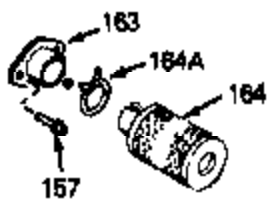

Ref #	Part Number	Qty	Description
68A	31342	0	Spring, Compression
68	33802	0	Spring Compression
69	650549	0	Screw
69A	650777	0	Screw, Slotted fil. hd. mach., 6-32 x 7/16
70	34337	0	Link, Governor spring
70A	34336	0	Link, Governor-to-throttle
71	31361	0	Spring, Governor
72	650774	0	Screw, Hex hd., 1/4-20 x 2-3/8
72	650795	0	Screw, Hex hd. cap, Sems, 1/4-20 x 2-5/16
72	650869	0	Screw, Hex hd., 1/4-20 x 2-3/4
72	792005	0	Screw, Hex hd., 1/4-20 x 2-1/2
73	27181B	0	Muffler
80	34432	0	Wire, Ground (Two female & one double male
81	26756	0	Gasket, Carburetor
82	29752	0	Nut
83	6201	0	Screw
95	30200	0	Screw
96	33205A	0	Control Assy., Speed
97	610973	0	Terminal Assy.
98	34345	0	Housing, Blower
99	650831	0	Screw, Hex washer hd. Powerlok thread,
100	30200	0	Screw
101	32170A	0	Tank Assy., Fuel (White Poly) (1 qt.)
102	33032	0	Cap, Fuel filler (Red Plastic) (Spurt
104	26460	0	Clamp, Fuel line
105	29774	0	Line, Fuel (Braided 8.25")
105	30705	0	Line, Fuel (Braided 16")
105	30962	0	Line, Fuel (Braided 32")
105	34357	0	Line, Fuel (Epichlorohydrin 6-3/4")
106	650815	0	Washer, Belleville
107	650816	0	Nut, Flywheel
109	34113	0	Plug, Screen
121	34431	0	Lamination & Coil Assy.
121	730207	0	Magneto-to-Solid State Conversion Kit
136	650814	0	Screw, Hex hd. Sems, 10-24 x 1
137	611046A	0	Flywheel
154	34340	0	Element, Air cleaner (Poly)
155	34341A	0	Cover, Air cleaner (Black)
156	34339	0	Body, Air cleaner
157	650806	0	Screw, Hex washer hd. shoulder, 10-32 x 5/8
162	34338	0	Gasket, Air cleaner
220E	35344	0	Decal, Control
220B	34363	0	Decal, Instruction
220	34346	0	Decal, Instruction
220	550223	0	Decal, Name
223	631021	0	Inlet Needle, Seat & Clip Assy.
224	632046A	0	Carburetor
226	590531	0	Starter, Side mount rewind
230	33238D	0	Gasket Set