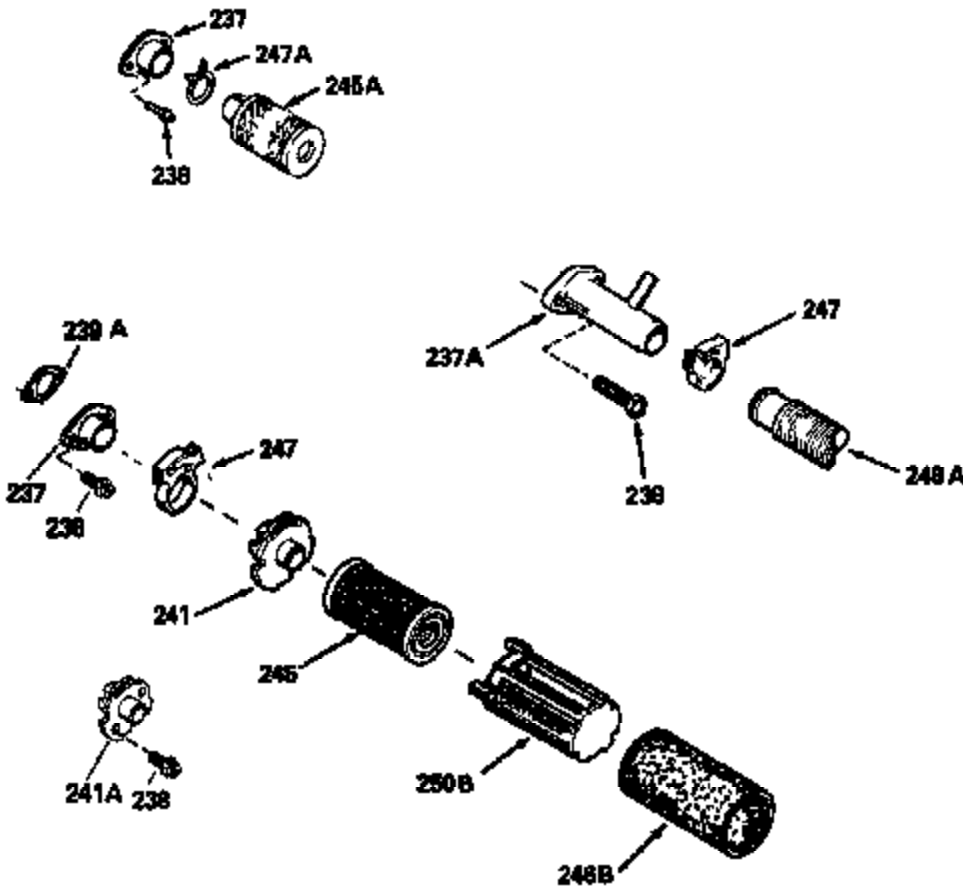

Ref #	Part Number	Qty	Description
19	31361		Spring, Extension
69	35261		* Gasket, Mounting flange
182	6201		Screw, 1/4-28 x 7/8"
185	31384A		Pipe, Intake (Incl. 224)
186	34337		Link, Governor spring
209	30200		Screw, 10-24 x 9/16"
223	650451		Screw, 1/4-20 x 1"
238	650806		Screw, 10-32 x 5/8"
246B	35435		Filter, Pre-Air (Use as required)