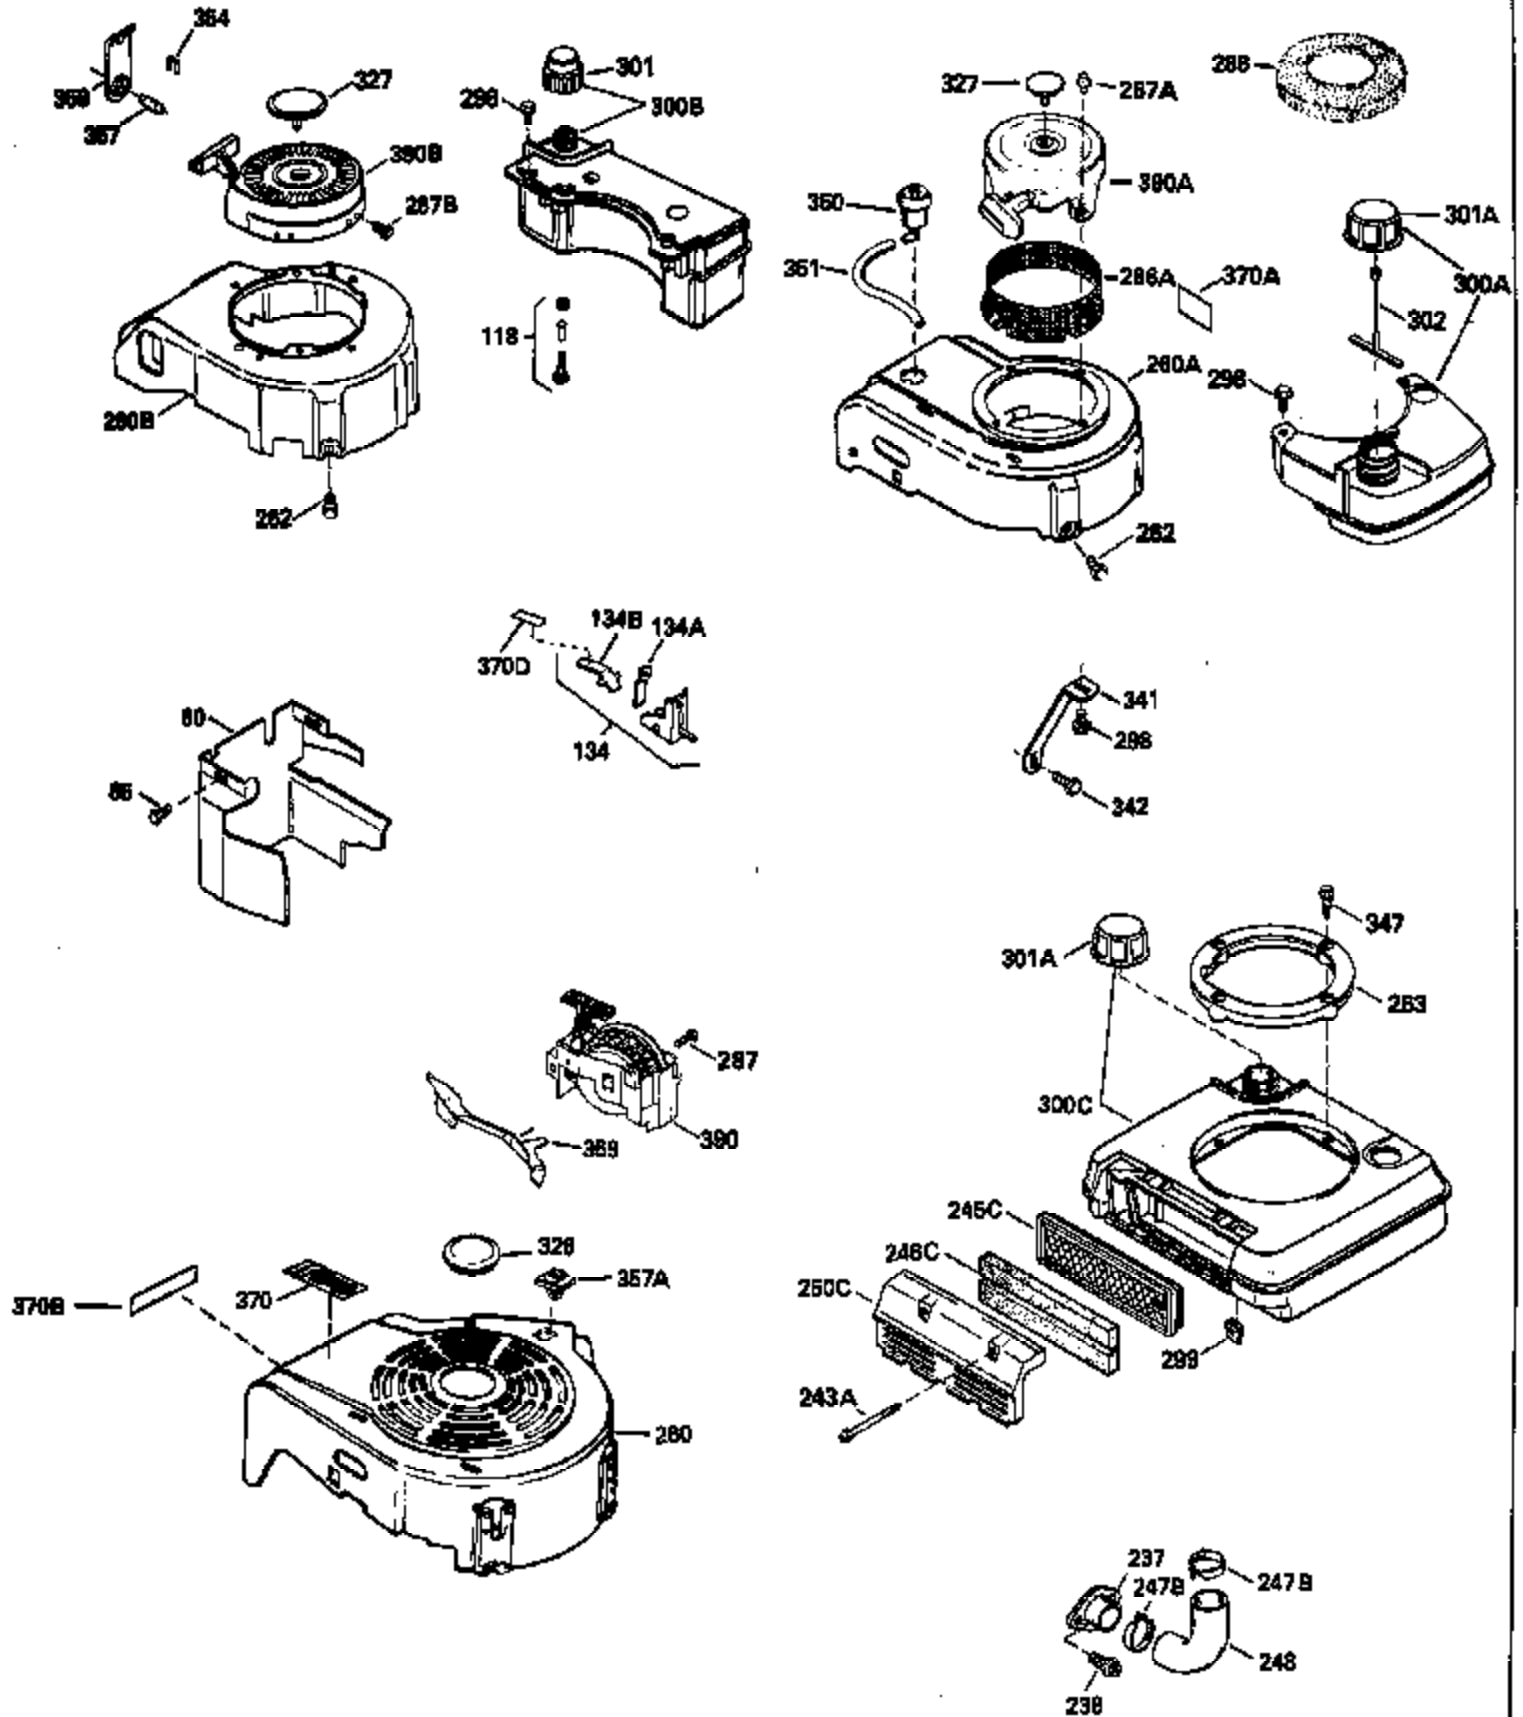

Ref #	Part Number	Qty	Description
400	33238C		* Gasket Set (Incl. items marked *)
420	730225		SAE 30, 4-Cycle Engine Oil (Quart)

ILLUSTRATION SHOWS TYPICAL PARTS ONLY. ORDER BY PART NUMBER. PARTS NOT LISTED ARE SUPPLIED BY OEM.