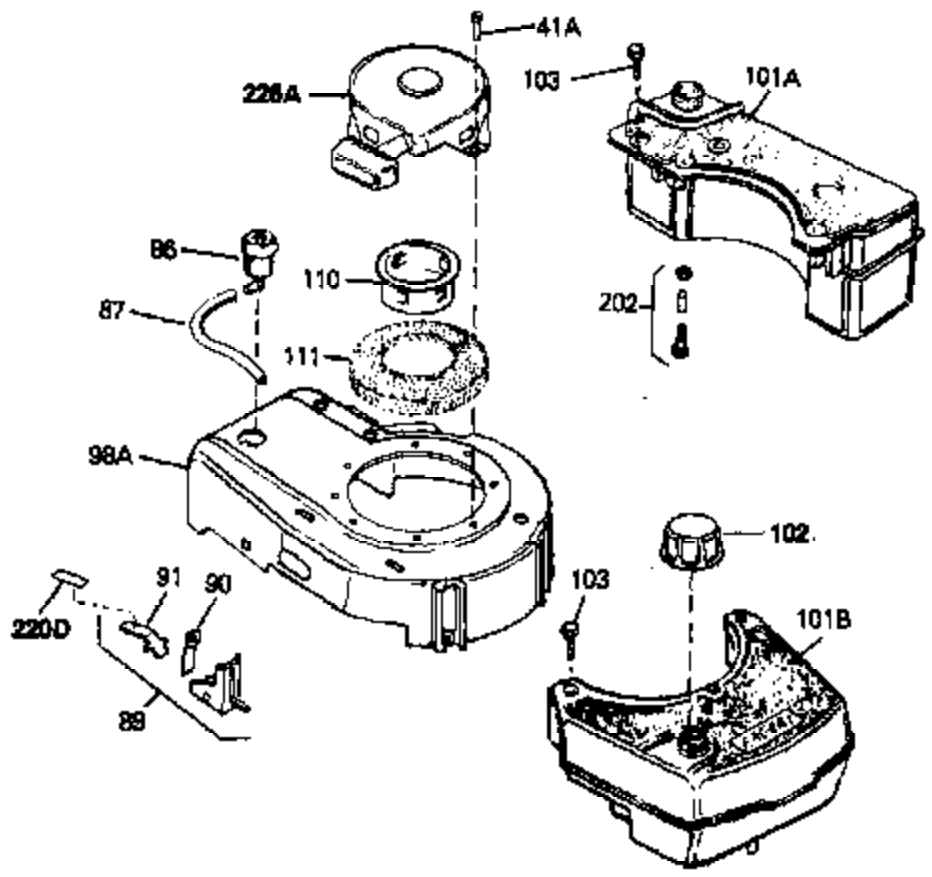

Ref #	Part Number	Qty	Description
69A	650777	0	Screw, Slotted fil. hd. mach., 6-32 x 7/16
69	650549	0	Screw
70A	34336	0	Link, Governor-to-throttle
70	34337	0	Link, Governor spring
71	31361	0	Spring, Governor
72	650774	0	Screw, Hex hd., 1/4-20 x 2-3/8
72	650795	0	Screw, Hex hd. cap, Sems, 1/4-20 x 2-5/16
72	650869	0	Screw, Hex hd., 1/4-20 x 2-3/4
72	792005	0	Screw, Hex hd., 1/4-20 x 2-1/2
73	27181B	0	Muffler
80	34432	0	Wire, Ground (Two female & one double male
81	26756	0	Gasket, Carburetor
82	29752	0	Nut
83	6201	0	Screw
92	28942	0	Screw
93	27793	0	Clip, Conduit
95	30200	0	Screw
96	33131A	0	Control Assy., Speed
97	610973	0	Terminal Assy.
98	34475	0	Housing, Blower
99	650831	0	Screw, Hex washer hd. Powerlok thread,
100	30200	0	Screw
102	33032	0	Cap, Fuel filler (Red Plastic) (Spurt
104	26460	0	Clamp, Fuel line
105	29774	0	Line, Fuel (Braided 8.25")
105	30705	0	Line, Fuel (Braided 16")
105	30962	0	Line, Fuel (Braided 32")
105	34357	0	Line, Fuel (Epichlorohydrin 6-3/4")
106	650815	0	Washer, Belleville
107	650816	0	Nut, Flywheel
109	34113	0	Plug, Screen
121	34431	0	Lamination & Coil Assy.
121	730207	0	Magneto-to-Solid State Conversion Kit
136	650814	0	Screw, Hex hd. Sems, 10-24 x 1
137	611046A	0	Flywheel
154	34340	0	Element, Air cleaner (Poly)
155	34341A	0	Cover, Air cleaner (Black)
156	34339	0	Body, Air cleaner
157	650806	0	Screw, Hex washer hd. shoulder, 10-32 x 5/8
162	34338	0	Gasket, Air cleaner
220	34346	0	Decal, Instruction
220	550223	0	Decal, Name
220B	34363	0	Decal, Instruction
223	631021	0	Inlet Needle, Seat & Clip Assy.
224	632098	0	Carburetor
226	590531	0	Starter, Side mount rewind
230	33238D	0	Gasket Set

Ref #	Part Number	Qty	Description
41A	0	0	Rivet, Pop (3/16" Dia.)
41A	650735	0	Screw
101A	34476	0	Tank, Fuel (1 qt.)(Black Poly)
102	33032	0	Cap, Fuel filler (Red Plastic) (Spurt
103	28763	0	Screw, Hex washer hd. thread-forming, 10-24
157	650806	0	Screw, Hex washer hd. shoulder, 10-32 x 5/8
202	730194	0	Rope Guide Kit