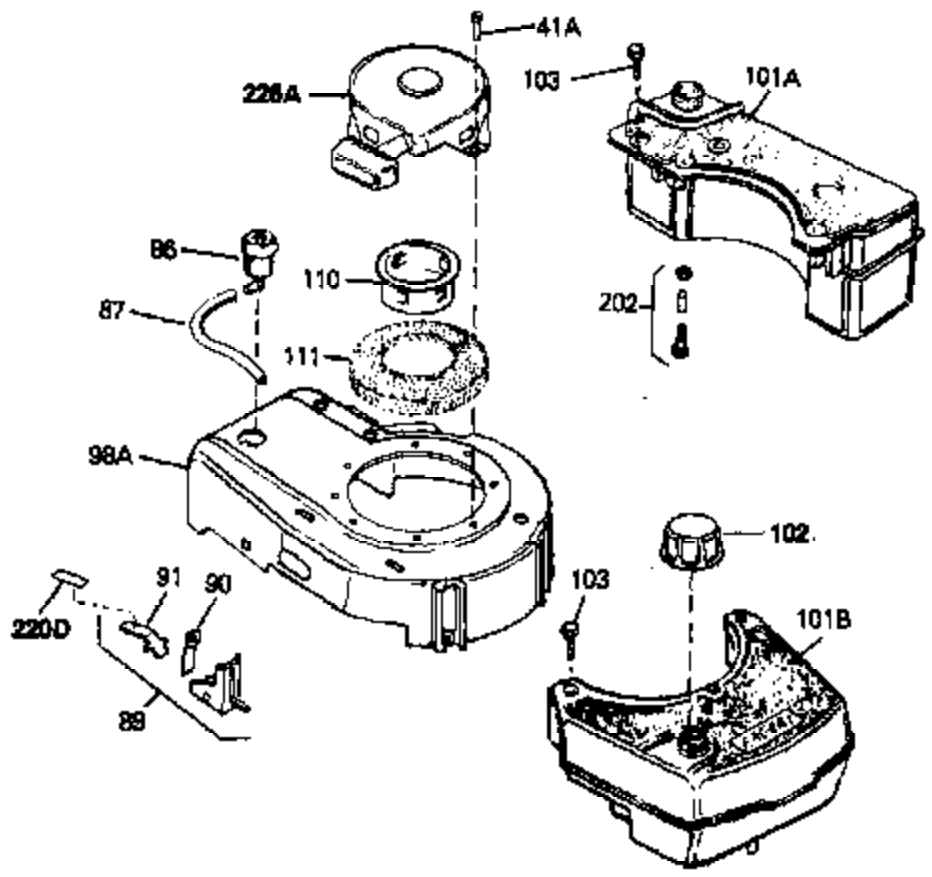

Ref #	Part Number	Qty	Description
69A	650777	0	Screw, Slotted fil. hd. mach., 6-32 x 7/16
69	650549	0	Screw
70	34337	0	Link, Governor spring
70A	34336	0	Link, Governor-to-throttle
71	31361	0	Spring, Governor
72	650774	0	Screw, Hex hd., 1/4-20 x 2-3/8
72	650795	0	Screw, Hex hd. cap, Sems, 1/4-20 x 2-5/16
72	650869	0	Screw, Hex hd., 1/4-20 x 2-3/4
72	792005	0	Screw, Hex hd., 1/4-20 x 2-1/2
73	27181B	0	Muffler
80	34432	0	Wire, Ground (Two female & one double male
81	26756	0	Gasket, Carburetor
82	29752	0	Nut
83	6201	0	Screw
95	30200	0	Screw
96	33205A	0	Control Assy., Speed
97	610973	0	Terminal Assy.
99	650831	0	Screw, Hex washer hd. Powerlok thread,
100	30200	0	Screw
101	32170A	0	Tank Assy., Fuel (White Poly) (1 qt.)
102	33032	0	Cap, Fuel filler (Red Plastic) (Spurt
104	26460	0	Clamp, Fuel line
105	29774	0	Line, Fuel (Braided 8.25")
105	30705	0	Line, Fuel (Braided 16")
105	30962	0	Line, Fuel (Braided 32")
105	34357	0	Line, Fuel (Epichlorohydrin 6-3/4")
106	650815	0	Washer, Belleville
107	650816	0	Nut, Flywheel
121	34431	0	Lamination & Coil Assy.
121	730207	0	Magneto-to-Solid State Conversion Kit
136	650814	0	Screw, Hex hd. Sems, 10-24 x 1
137	611046A	0	Flywheel
147	27625	0	Plug, Oil filler
148	29673	0	Gasket, Filler plug
154	34340	0	Element, Air cleaner (Poly)
155	34341A	0	Cover, Air cleaner (Black)
156	34339	0	Body, Air cleaner
157	650806	0	Screw, Hex washer hd. shoulder, 10-32 x 5/8
162	34338	0	Gasket, Air cleaner
220	34346	0	Decal, Instruction
220	550223	0	Decal, Name
220E	35344	0	Decal, Control
223	631021	0	Inlet Needle, Seat & Clip Assy.
224	632046A	0	Carburetor
230	33238D	0	Gasket Set

Ref #	Part Number	Qty	Description
41A	0	0	Rivet, Pop (3/16" Dia.)
41A	650735	0	Screw
98A	34793	0	Housing, Blower (5.56 dia. starter mtg. bolt
102	33032	0	Cap, Fuel filler (Red Plastic) (Spurt
110	34449	0	Hub, Starter
111	590417	0	Screen, Starter cup
157	650806	0	Screw, Hex washer hd. shoulder, 10-32 x 5/8
202	730194	0	Rope Guide Kit
226A	590420	0	Starter, Rewind