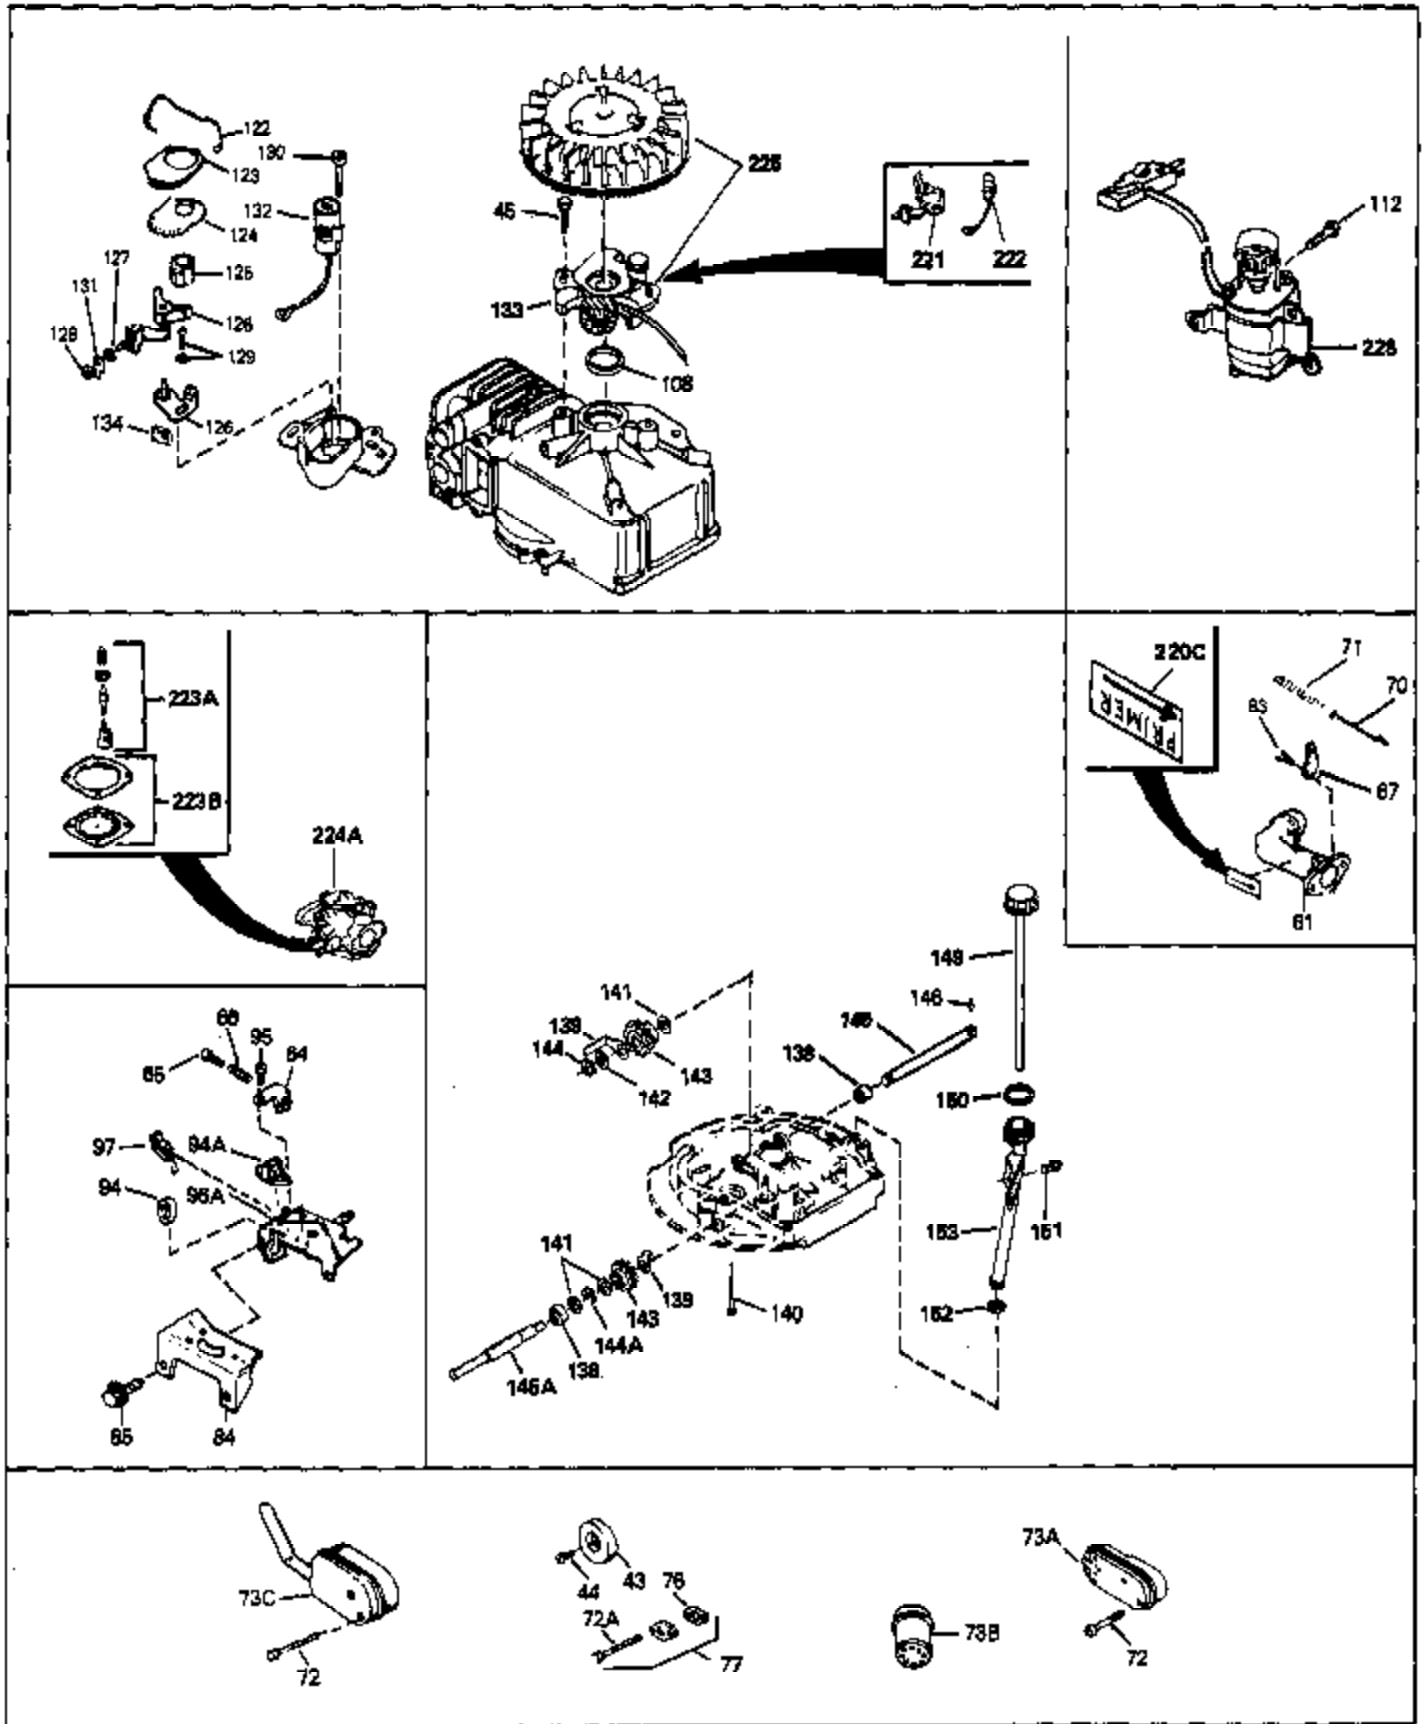

Ref #	Part Number	Qty	Description
69A	650777	0	Screw, Slotted fil. hd. mach., 6-32 x 7/16
69	650549	0	Screw
70	34337	0	Link, Governor spring
70A	34336	0	Link, Governor-to-throttle
71	31361	0	Spring, Governor
72	650774	0	Screw, Hex hd., 1/4-20 x 2-3/8
72	650795	0	Screw, Hex hd. cap, Sems, 1/4-20 x 2-5/16
72	650869	0	Screw, Hex hd., 1/4-20 x 2-3/4
72	792005	0	Screw, Hex hd., 1/4-20 x 2-1/2
73	27181B	0	Muffler
80	34432	0	Wire, Ground (Two female & one double male
81	26756	0	Gasket, Carburetor
82	29752	0	Nut
83	6201	0	Screw
95	30200	0	Screw
96	33205A	0	Control Assy., Speed
97	610973	0	Terminal Assy.
99	650831	0	Screw, Hex washer hd. Powerlok thread,
100	30200	0	Screw
101	32170A	0	Tank Assy., Fuel (White Poly) (1 qt.)
102	33032	0	Cap, Fuel filler (Red Plastic) (Spurt
104	26460	0	Clamp, Fuel line
105	29774	0	Line, Fuel (Braided 8.25")
105	30705	0	Line, Fuel (Braided 16")
105	30962	0	Line, Fuel (Braided 32")
105	34357	0	Line, Fuel (Epichlorohydrin 6-3/4")
106	650815	0	Washer, Belleville
107	650816	0	Nut, Flywheel
121	34431	0	Lamination & Coil Assy.
121	730207	0	Magneto-to-Solid State Conversion Kit
136	650814	0	Screw, Hex hd. Sems, 10-24 x 1
137	611046A	0	Flywheel
147	27625	0	Plug, Oil filler
148	29673	0	Gasket, Filler plug
154	34340	0	Element, Air cleaner (Poly)
155	34341A	0	Cover, Air cleaner (Black)
156	34339	0	Body, Air cleaner
157	650806	0	Screw, Hex washer hd. shoulder, 10-32 x 5/8
162	34338	0	Gasket, Air cleaner
220	34346	0	Decal, Instruction
220	550223	0	Decal, Name
220E	35344	0	Decal, Control
223	631021	0	Inlet Needle, Seat & Clip Assy.
224	632046A	0	Carburetor
230	33238D	0	Gasket Set

Ref #	Part Number	Qty	Description
41A	0	0	Rivet, Pop (3/16" Dia.)
41A	650735	0	Screw
98A	34793	0	Housing, Blower (5.56 dia. starter mtg. bolt
102	33032	0	Cap, Fuel filler (Red Plastic) (Spurt
110	34449	0	Hub, Starter
111	590417	0	Screen, Starter cup
157	650806	0	Screw, Hex washer hd. shoulder, 10-32 x 5/8
202	730194	0	Rope Guide Kit
226A	590420	0	Starter, Rewind