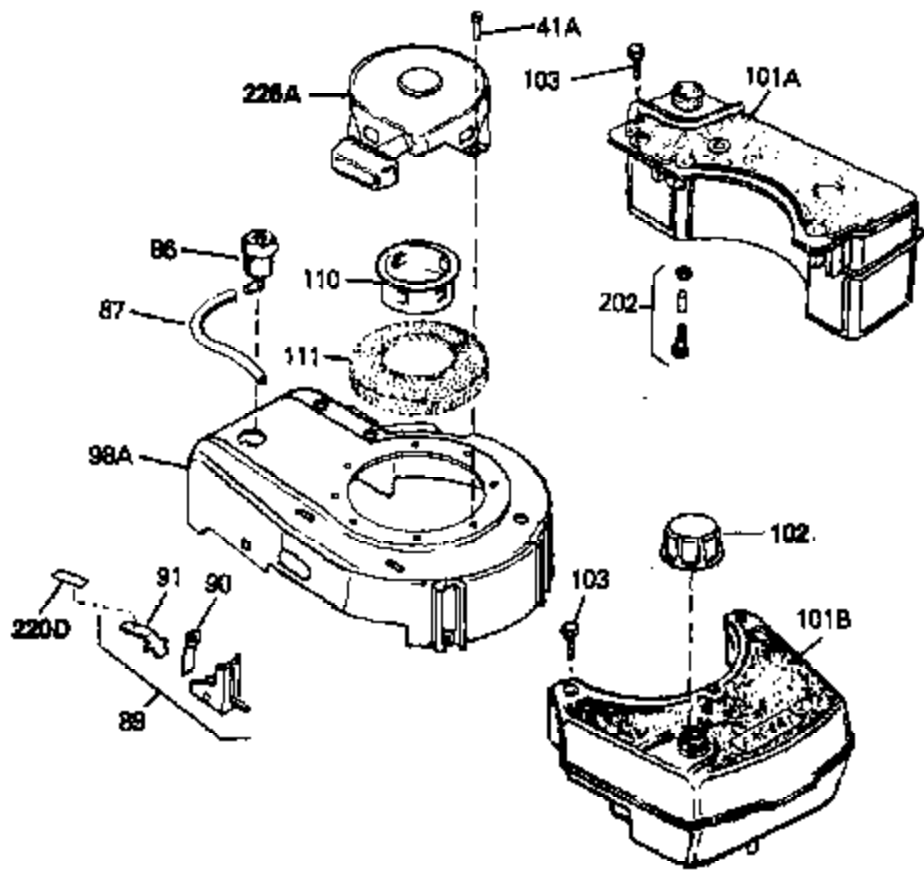

Ref #	Part Number	Qty	Description
69A	650777	0	Screw, Slotted fil. hd. mach., 6-32 x 7/16
69	650549	0	Screw
70	34337	0	Link, Governor spring
70A	34336	0	Link, Governor-to-throttle
71	31361	0	Spring, Governor
72	650774	0	Screw, Hex hd., 1/4-20 x 2-3/8
72	650795	0	Screw, Hex hd. cap, Sems, 1/4-20 x 2-5/16
72	650869	0	Screw, Hex hd., 1/4-20 x 2-3/4
72	792005	0	Screw, Hex hd., 1/4-20 x 2-1/2
73	27181B	0	Muffler
80	34432	0	Wire, Ground (Two female & one double male
81	26756	0	Gasket, Carburetor
82	29752	0	Nut
83	6201	0	Screw
95	30200	0	Screw
96	33205A	0	Control Assy., Speed
97	610973	0	Terminal Assy.
99	650831	0	Screw, Hex washer hd. Powerlok thread,
100	30200	0	Screw
101	32170A	0	Tank Assy., Fuel (White Poly) (1 qt.)
102	33032	0	Cap, Fuel filler (Red Plastic) (Spurt
104	26460	0	Clamp, Fuel line
105	29774	0	Line, Fuel (Braided 8.25")
105	30705	0	Line, Fuel (Braided 16")
105	30962	0	Line, Fuel (Braided 32")
105	34357	0	Line, Fuel (Epichlorohydrin 6-3/4")
106	650815	0	Washer, Belleville
107	650816	0	Nut, Flywheel
121	34431	0	Lamination & Coil Assy.
121	730207	0	Magneto-to-Solid State Conversion Kit
136	650814	0	Screw, Hex hd. Sems, 10-24 x 1
137	611046A	0	Flywheel
147	27625	0	Plug, Oil filler
148	29673	0	Gasket, Filler plug
154	34340	0	Element, Air cleaner (Poly)
155	34341A	0	Cover, Air cleaner (Black)
156	34339	0	Body, Air cleaner
157	650806	0	Screw, Hex washer hd. shoulder, 10-32 x 5/8
162	34338	0	Gasket, Air cleaner
220	34346	0	Decal, Instruction
220	550223	0	Decal, Name
220E	35344	0	Decal, Control
223	631021	0	Inlet Needle, Seat & Clip Assy.
224	632046A	0	Carburetor
230	33238D	0	Gasket Set

Ref #	Part Number	Qty	Description
41A	0	0	Rivet, Pop (3/16" Dia.)
41A	650735	0	Screw
98A	34793	0	Housing, Blower (5.56 dia. starter mtg. bolt
102	33032	0	Cap, Fuel filler (Red Plastic) (Spurt
110	34449	0	Hub, Starter
111	590417	0	Screen, Starter cup
157	650806	0	Screw, Hex washer hd. shoulder, 10-32 x 5/8
202	730194	0	Rope Guide Kit
226A	590420	0	Starter, Rewind