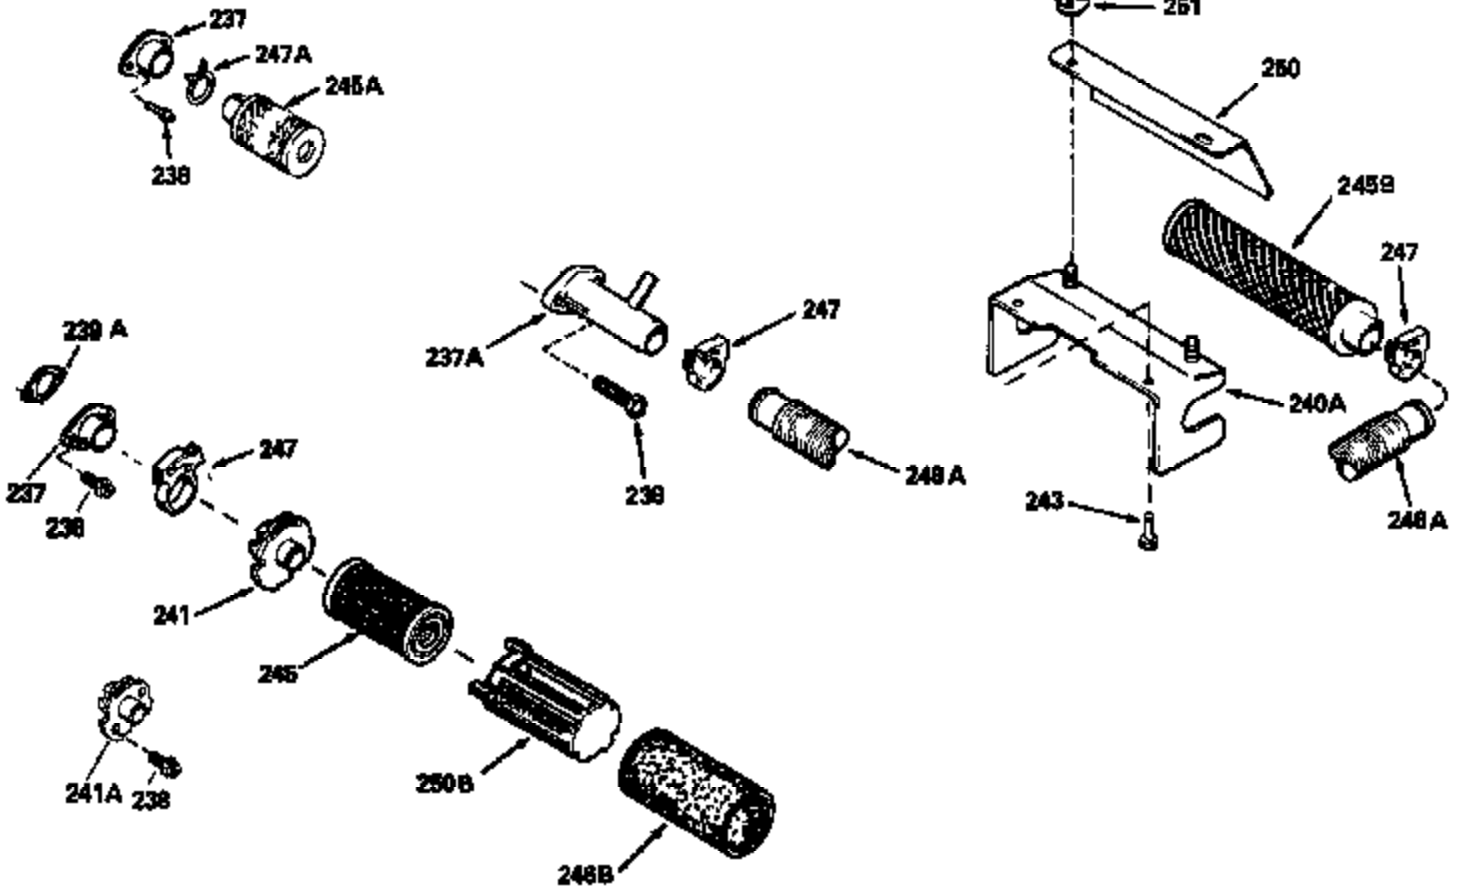

Ref #	Part Number	Qty	Description
19	31361		Spring, Extension
69	35261		* Gasket, Mounting flange
182	6201		Screw, 1/4-28 x 7/8"
185	31384A		Pipe, Intake (Incl. 224)
186	34337		Link, Governor spring
209	30200		Screw, 10-24 x 9/16"
223	650451		Screw, 1/4-20 x 1"
246B	35435		Filter, Pre-Air (Use as required)