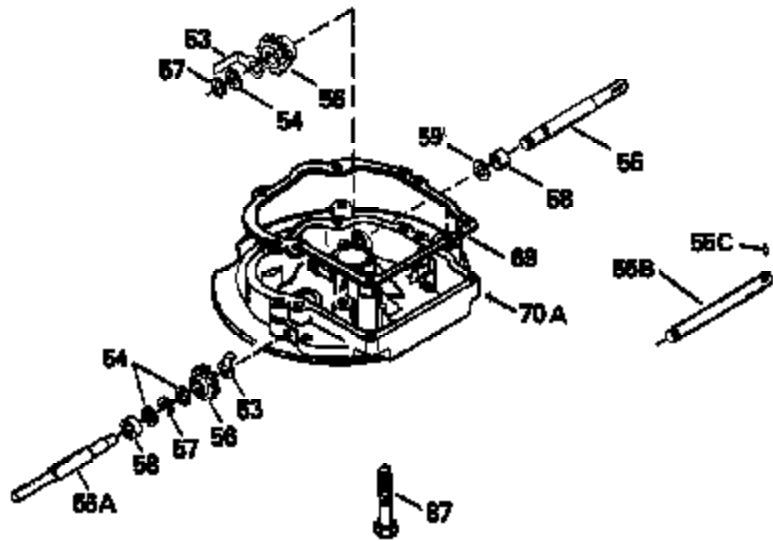

Ref #	Part Number	Qty	Description
19	31361		Spring, Extension
69	35261		* Gasket, Mounting flange
182	6201		Screw, 1/4-28 x 7/8"
185	31384A		Pipe, Intake (Incl. 224)
186	34337		Link, Governor spring
209	30200		Screw, 10-24 x 9/16"
223	650451		Screw, 1/4-20 x 1"
246B	35435		Filter, Pre-Air (Use as required)