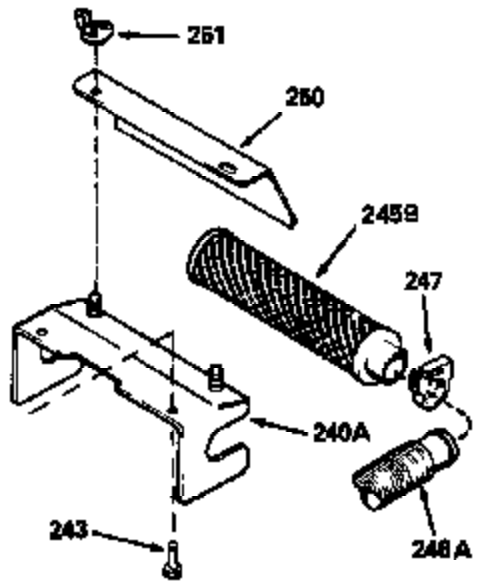

Ref #	Part Number	Qty	Description
19	31361		Spring, Extension
69	35261		* Gasket, Mounting flange
182	6201		Screw, 1/4-28 x 7/8"
185	31384A		Pipe, Intake (Incl. 224)
186	34337		Link, Governor spring
209	30200		Screw, 10-24 x 9/16"
223	650451		Screw, 1/4-20 x 1"
246B	35435		Filter, Pre-Air (Use as required)