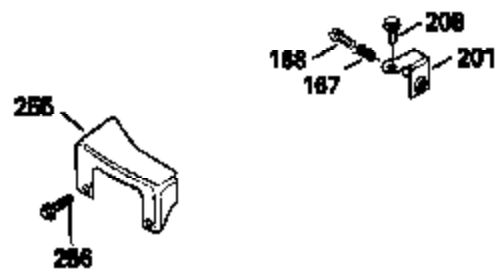

Ref #	Part Number	Qty	Description
19	31361		Spring, Extension
69	35261		* Gasket, Mounting flange
182	6201		Screw, 1/4-28 x 7/8"
185	31384A		Pipe, Intake (Incl. 224)
186	34337		Link, Governor spring
209	30200		Screw, 10-24 x 9/16"
223	650451		Screw, 1/4-20 x 1"
246B	35435		Filter, Pre-Air (Use as required)