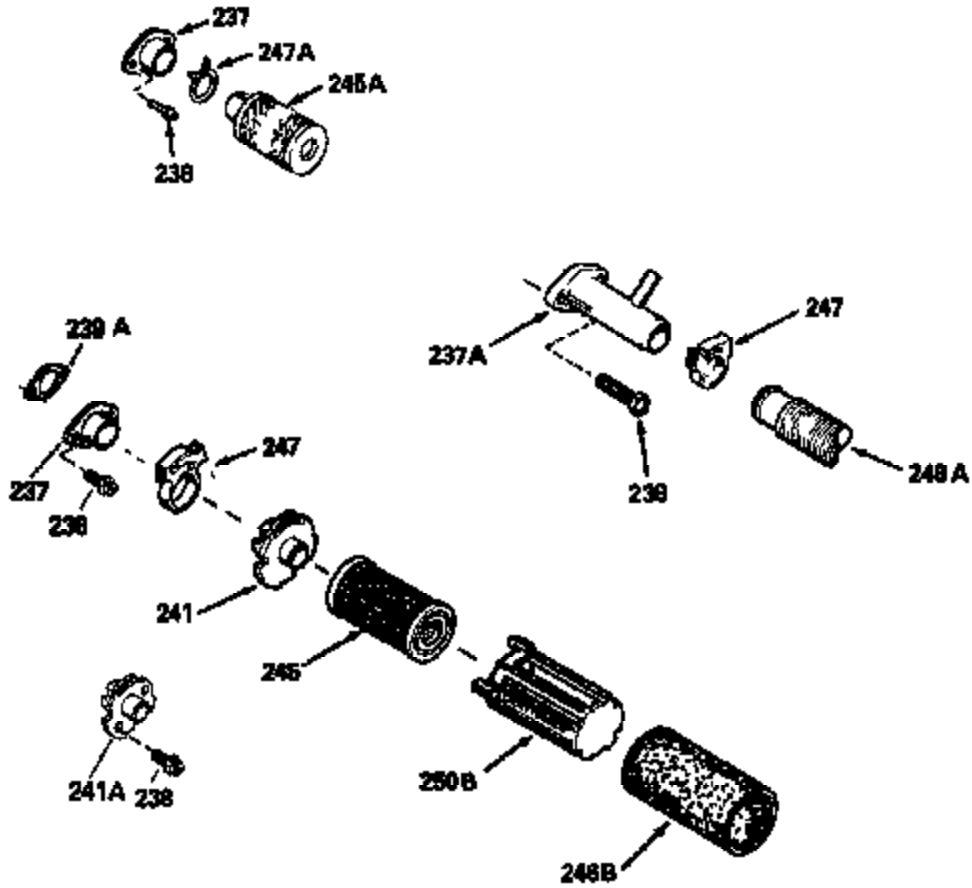

Ref #	Part Number	Qty	Description
19	31361		Spring, Extension
69	35261		* Gasket, Mounting flange
182	6201		Screw, 1/4-28 x 7/8"
185	31384A		Pipe, Intake (Incl. 224)
186	34337		Link, Governor spring
209	30200		Screw, 10-24 x 9/16"
223	650451		Screw, 1/4-20 x 1"
246B	35435		Filter, Pre-Air (Use as required)