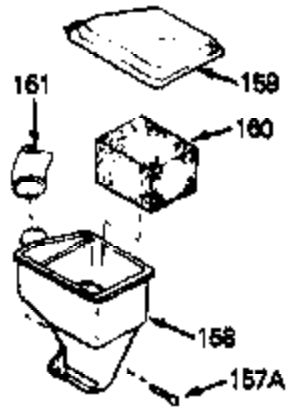

Ref #	Part Number	Qty	Description
70A	34336	0	Link, Governor-to-throttle
71	31361	0	Spring, Governor
72	650774	0	Screw, Hex hd., 1/4-20 x 2-3/8
72	650795	0	Screw, Hex hd. cap, Sems, 1/4-20 x 2-5/16
72	650869	0	Screw, Hex hd., 1/4-20 x 2-3/4
72	792005	0	Screw, Hex hd., 1/4-20 x 2-1/2
80	34432	0	Wire, Ground (Two female & one double male)
81	31688A	0	Gasket, Carburetor
82	29752	0	Nut
83	6201	0	Screw
92	28942	0	Screw
93	27793	0	Clip, Conduit
95	30200	0	Screw
96	32181A	0	Control Assy., Speed
97	610973	0	Terminal Assy.
99	650831	0	Screw, Hex washer hd. Powerlok thread,
100	30200	0	Screw
101	31862A	0	Tank Assy., Fuel (Charcoal Poly) (1 qt.)
102	33032	0	Cap, Fuel filler (Red Plastic) (Spurt
104	26460	0	Clamp, Fuel line
105	29774	0	Line, Fuel (Braided 8.25")
105	30705	0	Line, Fuel (Braided 16")
105	30962	0	Line, Fuel (Braided 32")
105	34357	0	Line, Fuel (Epichlorohydrin 6-3/4")
106	650815	0	Washer, Belleville
107	650816	0	Nut, Flywheel
121	34431	0	Lamination & Coil Assy.
121	730207	0	Magneto-to-Solid State Conversion Kit
136	650814	0	Screw, Hex hd. Sems, 10-24 x 1
137	611046A	0	Flywheel
157	650709	0	Screw
162	27272A	0	Gasket, Air cleaner
220	34346	0	Decal, Instruction
230	33238D	0	Gasket Set