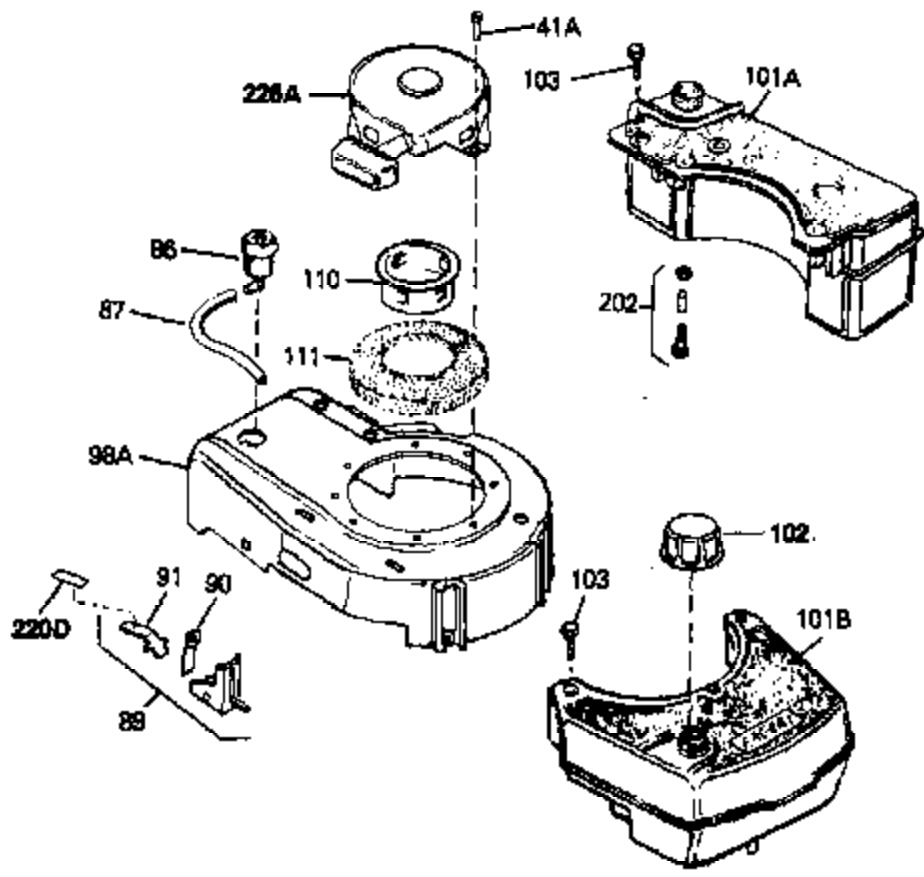

Ref #	Part Number	Qty	Description
70A	34336	0	Link, Governor-to-throttle
71	31361	0	Spring, Governor
72	650774	0	Screw, Hex hd., 1/4-20 x 2-3/8
72	650795	0	Screw, Hex hd. cap, Sems, 1/4-20 x 2-5/16
72	650869	0	Screw, Hex hd., 1/4-20 x 2-3/4
72	792005	0	Screw, Hex hd., 1/4-20 x 2-1/2
80	34432	0	Wire, Ground (Two female & one double male)
81	31688A	0	Gasket, Carburetor
82	29752	0	Nut
83	6201	0	Screw
92	28942	0	Screw
93	27793	0	Clip, Conduit
95	30200	0	Screw
96	32181A	0	Control Assy., Speed
97	610973	0	Terminal Assy.
99	650831	0	Screw, Hex washer hd. Powerlok thread,
100	30200	0	Screw
101	31862A	0	Tank Assy., Fuel (Charcoal Poly) (1 qt.)
102	33032	0	Cap, Fuel filler (Red Plastic) (Spurt
104	26460	0	Clamp, Fuel line
105	29774	0	Line, Fuel (Braided 8.25")
105	30705	0	Line, Fuel (Braided 16")
105	30962	0	Line, Fuel (Braided 32")
105	34357	0	Line, Fuel (Epichlorohydrin 6-3/4")
106	650815	0	Washer, Belleville
107	650816	0	Nut, Flywheel
121	34431	0	Lamination & Coil Assy.
121	730207	0	Magneto-to-Solid State Conversion Kit
136	650814	0	Screw, Hex hd. Sems, 10-24 x 1
137	611046A	0	Flywheel
157	650709	0	Screw
162	27272A	0	Gasket, Air cleaner
220	34346	0	Decal, Instruction
230	33238D	0	Gasket Set