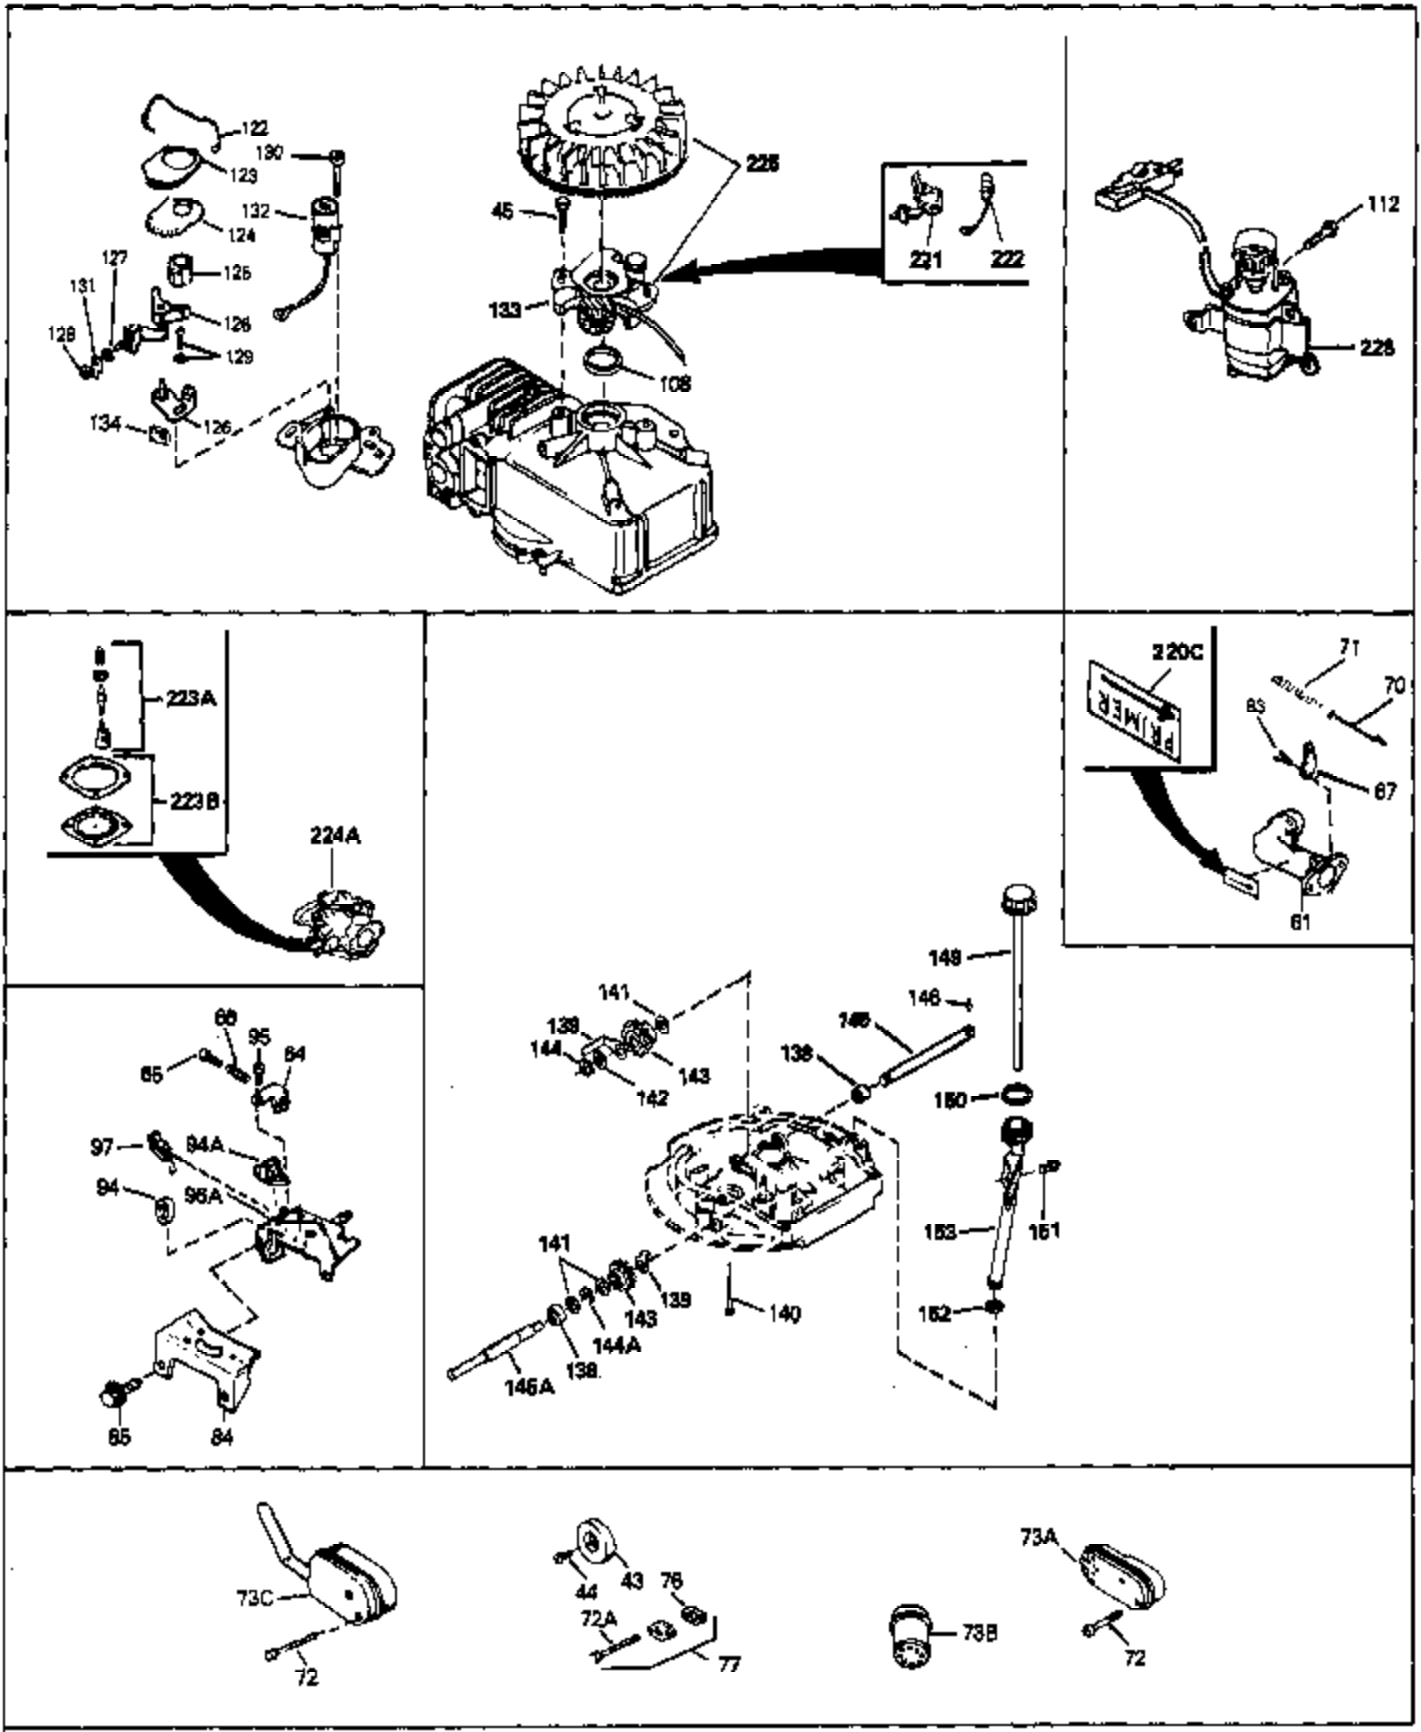

Ref #	Part Number	Qty	Description
45	650489	0	Screw
61	31384A	0	Pipe, Intake
70	34337	0	Link, Governor spring
71	31361	0	Spring, Governor
72A	30063	0	Screw
72	650774	0	Screw, Hex hd., 1/4-20 x 2-3/8
72	650795	0	Screw, Hex hd. cap, Sems, 1/4-20 x 2-5/16
72	650869	0	Screw, Hex hd., 1/4-20 x 2-3/4
72	792005	0	Screw, Hex hd., 1/4-20 x 2-1/2
73C	30269	0	Muffler
76	26754A	0	Gasket, Exhaust
77	730162	0	Kit, Muffler Adapter
83	6201	0	Screw
95	30200	0	Screw
97	610973	0	Terminal Assy.
108	33876	0	Gasket, Stator
122	30551	0	Spring, Breaker box dust cover
123	610947	0	Cover, Breaker box dust
124	610955	0	Gasket, Dust cover
125	30992	0	Cam, Breaker
126	30547A	0	Contact Assy., Breaker
127	610385	0	Washer, Terminal
128	610408	0	Nut, Terminal
129	29181	0	Screw & Washer Assy., Breaker
130	610593	0	Screw, Condenser fastening
131	33356	0	Terminal, Ground
132	30548B	0	Condenser
133	611006	0	Stator Plate Assy.
134	30549	0	Felt, Cam wiper
149	34267	0	Dipstick, Oil (Twist Lock)
150	33590	0	"O" Ring
151	650562	0	Screw
152	34265	0	Gasket, Oil fill tube
152	34282	0	"O" Ring (.612 I.D. x .812 O.D. x .103
153	34264	0	Tube Assy., Oil fill (Plastic)
223B	630978	0	Diaphragm & Gasket Assy.
223A	630932A	0	Inlet Needle, Seat, Gasket & Spring Assy.
224A	630986	0	Carburetor