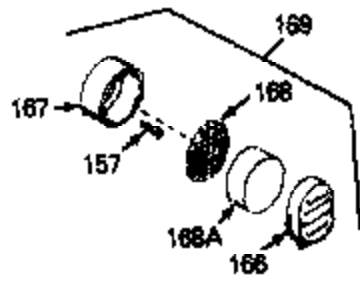

Ref #	Part Number	Qty	Description
70A	34336	0	Link, Governor-to-throttle
71	31361	0	Spring, Governor
72	650774	0	Screw, Hex hd., 1/4-20 x 2-3/8
72	650795	0	Screw, Hex hd. cap, Sems, 1/4-20 x 2-5/16
72	650869	0	Screw, Hex hd., 1/4-20 x 2-3/4
72	792005	0	Screw, Hex hd., 1/4-20 x 2-1/2
80	34432	0	Wire, Ground (Two female & one double male)
81	31688A	0	Gasket, Carburetor
82	29752	0	Nut
83	6201	0	Screw
92	28942	0	Screw
93	27793	0	Clip, Conduit
95	30200	0	Screw
96	32181A	0	Control Assy., Speed
97	610973	0	Terminal Assy.
99	650831	0	Screw, Hex washer hd. Powerlok thread,
100	30200	0	Screw
101	31862A	0	Tank Assy., Fuel (Charcoal Poly) (1 qt.)
102	33032	0	Cap, Fuel filler (Red Plastic) (Spurt
104	26460	0	Clamp, Fuel line
105	29774	0	Line, Fuel (Braided 8.25")
105	30705	0	Line, Fuel (Braided 16")
105	30962	0	Line, Fuel (Braided 32")
105	34357	0	Line, Fuel (Epichlorohydrin 6-3/4")
106	650815	0	Washer, Belleville
107	650816	0	Nut, Flywheel
121	34431	0	Lamination & Coil Assy.
121	730207	0	Magneto-to-Solid State Conversion Kit
136	650814	0	Screw, Hex hd. Sems, 10-24 x 1
137	611046A	0	Flywheel
157	650709	0	Screw
162	27272A	0	Gasket, Air cleaner
220	34346	0	Decal, Instruction
230	33238D	0	Gasket Set