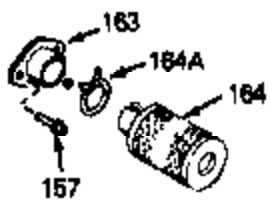

Ref #	Part Number	Qty	Description
70A	34336	0	Link, Governor-to-throttle
71	31361	0	Spring, Governor
72	650774	0	Screw, Hex hd., 1/4-20 x 2-3/8
72	650795	0	Screw, Hex hd. cap, Sems, 1/4-20 x 2-5/16
72	650869	0	Screw, Hex hd., 1/4-20 x 2-3/4
72	792005	0	Screw, Hex hd., 1/4-20 x 2-1/2
80	34432	0	Wire, Ground (Two female & one double male)
81	31688A	0	Gasket, Carburetor
82	29752	0	Nut
83	6201	0	Screw
92	28942	0	Screw
93	27793	0	Clip, Conduit
95	30200	0	Screw
96	32181A	0	Control Assy., Speed
97	610973	0	Terminal Assy.
99	650831	0	Screw, Hex washer hd. Powerlok thread,
100	30200	0	Screw
101	31862A	0	Tank Assy., Fuel (Charcoal Poly) (1 qt.)
102	33032	0	Cap, Fuel filler (Red Plastic) (Spurt
104	26460	0	Clamp, Fuel line
105	29774	0	Line, Fuel (Braided 8.25")
105	30705	0	Line, Fuel (Braided 16")
105	30962	0	Line, Fuel (Braided 32")
105	34357	0	Line, Fuel (Epichlorohydrin 6-3/4")
106	650815	0	Washer, Belleville
107	650816	0	Nut, Flywheel
121	34431	0	Lamination & Coil Assy.
121	730207	0	Magneto-to-Solid State Conversion Kit
136	650814	0	Screw, Hex hd. Sems, 10-24 x 1
137	611046A	0	Flywheel
157	650709	0	Screw
162	27272A	0	Gasket, Air cleaner
220	34346	0	Decal, Instruction
230	33238D	0	Gasket Set