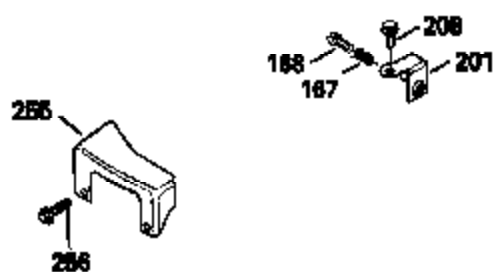

Ref #	Part Number	Qty	Description
19	31361		Spring, Extension
69	35261		* Gasket, Mounting flange
182	6201		Screw, 1/4-28 x 7/8"
185	31384A		Pipe, Intake (Incl. 224)
186	34337		Link, Governor spring
209	30200		Screw, 10-24 x 9/16"
223	650451		Screw, 1/4-20 x 1"
237	32971		Adapter, Air cleaner
238	28820		Screw, 10-32 x 1/2"
239A	35815		* Gasket, Air cleaner
245A	32972		Filter, Air cleaner
246B	35435		Filter, Pre-Air (Use as required)
247	33168		Clamp, Corbin