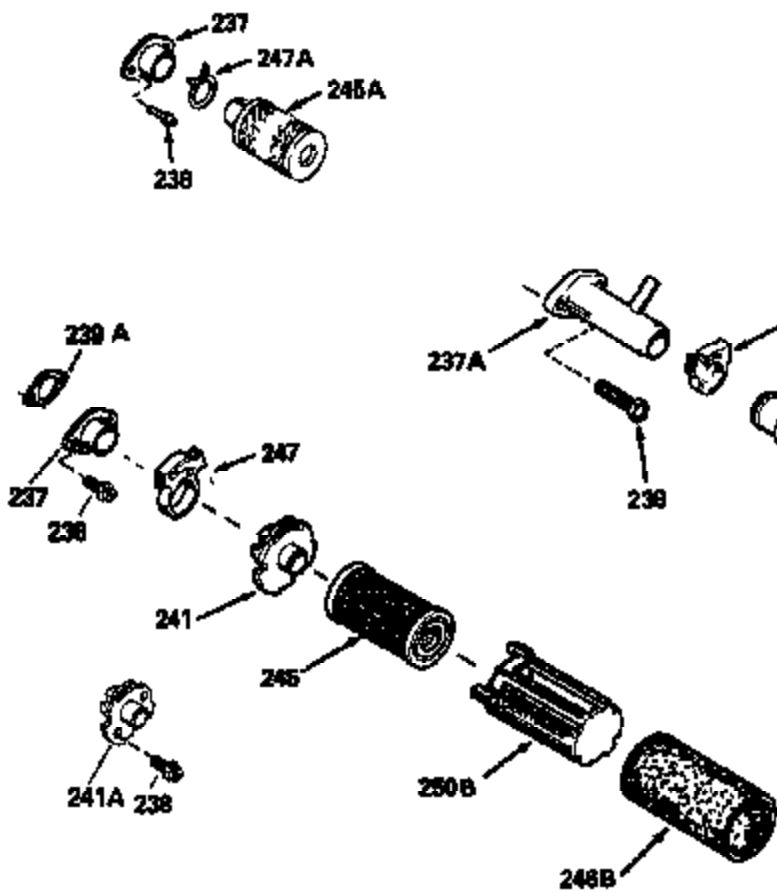

Ref #	Part Number	Qty	Description
19	31361		Spring, Extension
69	35261		* Gasket, Mounting flange
182	6201		Screw, 1/4-28 x 7/8"
185	31384A		Pipe, Intake (Incl. 224)
186	34337		Link, Governor spring
209	30200		Screw, 10-24 x 9/16"
223	650451		Screw, 1/4-20 x 1"
237	32971		Adapter, Air cleaner
238	28820		Screw, 10-32 x 1/2"
239A	35815		* Gasket, Air cleaner
245A	32972		Filter, Air cleaner
246B	35435		Filter, Pre-Air (Use as required)
247	33168		Clamp, Corbin