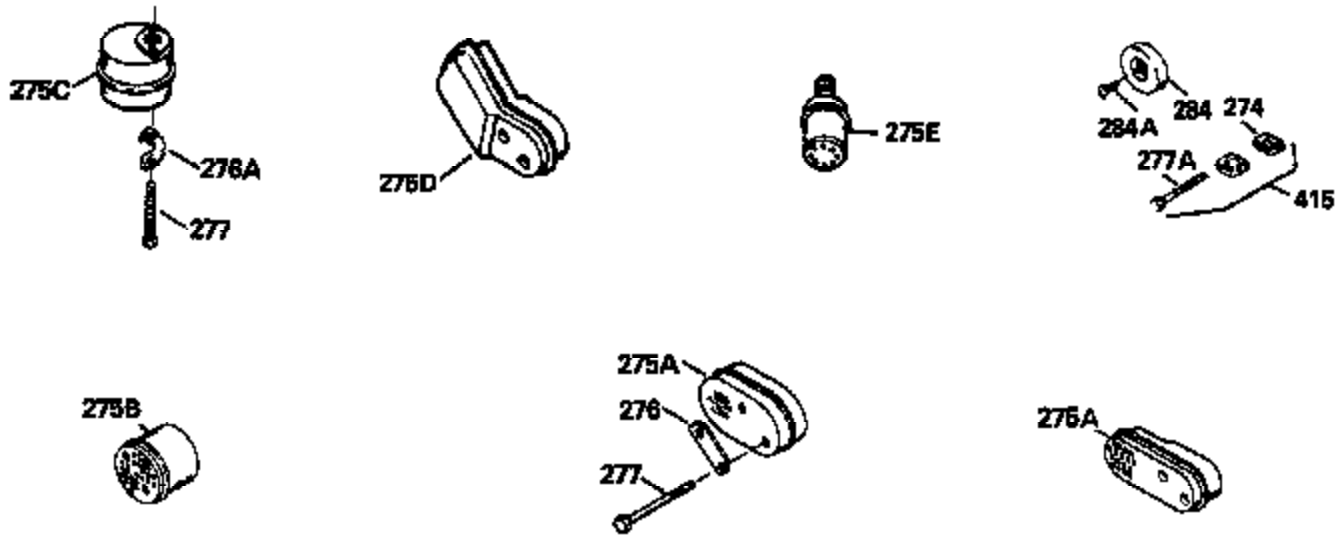

Ref #	Part Number	Qty	Description
210	27793		Clip, Conduit
211	28942		Screw, 10-32 x 3/8"
274	26754A		* Gasket, Exhaust (Use as required)
275C	30269		Muffler
277A	30063		Screw, 1/4-20 x 1/2" (Use as required)
277	650774		Screw, 1/4-20 x 2-3/8"
370F	34387		Decal, Instruction (Optional)
415	730162		Muffler Adap.Kit(Incl.274,277A)(Use a s req.)
430	730574		Debris Screen Kit (Incl. 370F,431-433)(Opt.)
431	35596		Screen, Debris (Optional)
432	35597		Bracket, Debris screen (Optional)
433	650910		Screw, 8-32 x 1/4" (Optional)