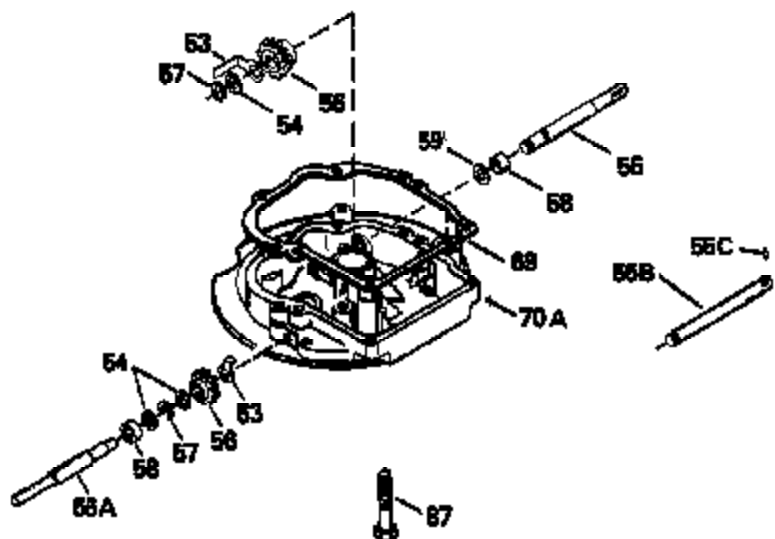

Ref #	Part Number	Qty	Description
19	31361		Spring, Extension
69	35261		* Gasket, Mounting flange
182	6201		Screw, 1/4-28 x 7/8"
185	31384A		Pipe, Intake (Incl. 224)
186	34337		Link, Governor spring
209	30200		Screw, 10-24 x 9/16"
223	650451		Screw, 1/4-20 x 1"
237	32971		Adapter, Air cleaner
238	28820		Screw, 10-32 x 1/2"
239A	35815		* Gasket, Air cleaner
245A	32972		Filter, Air cleaner
246B	35435		Filter, Pre-Air (Use as required)
247	33168		Clamp, Corbin