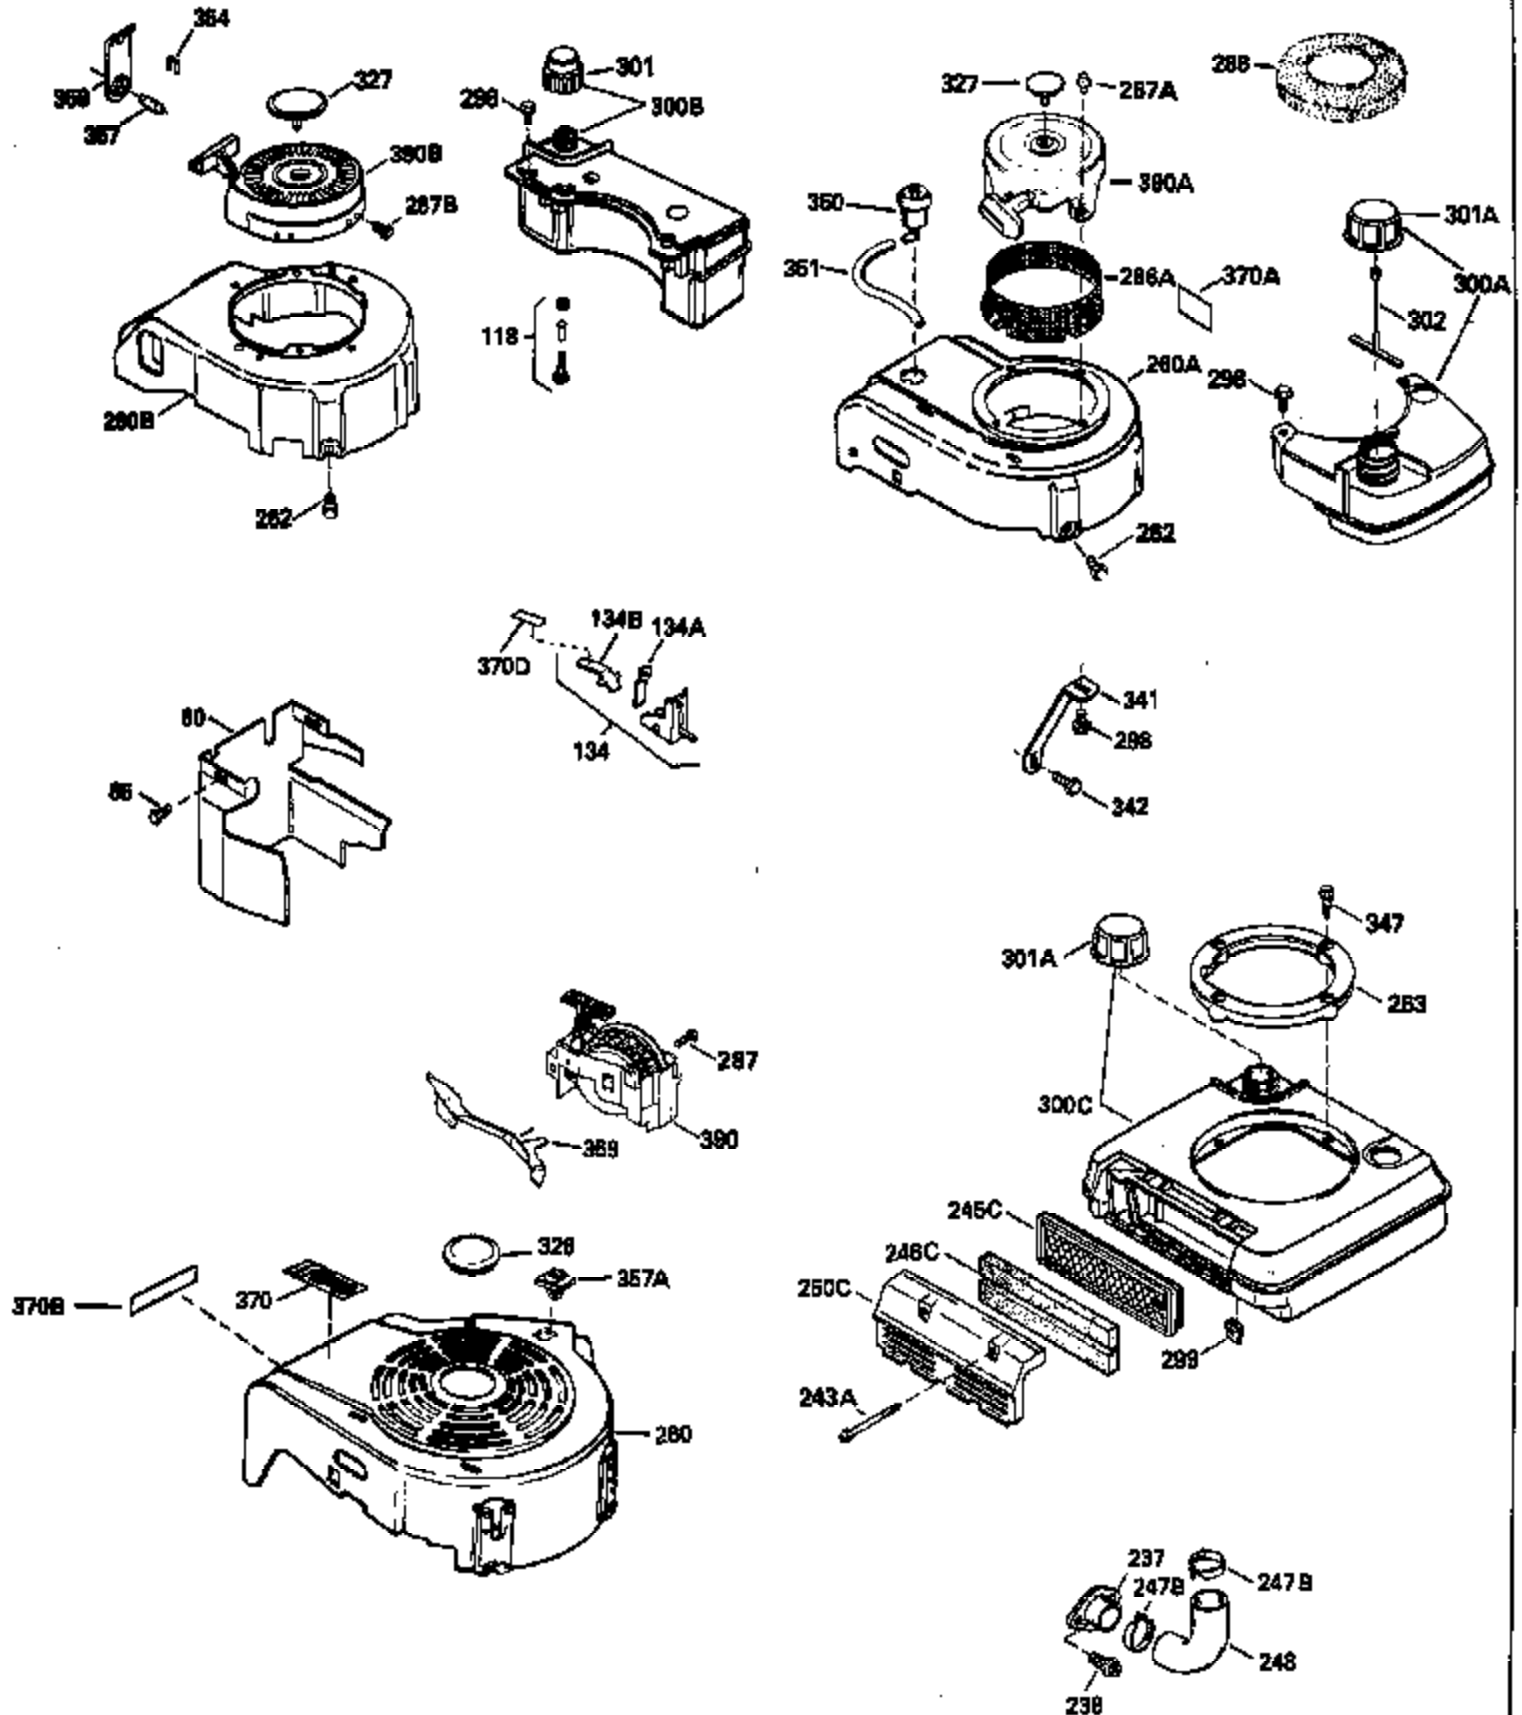

ILLUSTRATION SHOWS TYPICAL PARTS ONLY. ORDER BY PART NUMBER. PARTS NOT LISTED ARE SUPPLIED BY OEM.

Ref #	Part Number	Qty	Description
118	730194		Rope Guide Kit (Use as required with 34476 fuel tank)
237	32971		Adapter, Air cleaner
238	28820		Screw, 10-32 x 1/2"
246C	35705		Filter, Pre-Air (Optional)
260A	34447		Housing, Blower
262	650831		Screw, 1/4-20 x 15/32"
286	35009		Screen, Starter cup
287A	650735		Screw, 10-24 x 3/8" (Use as required)
287A			Pop Rivet, (3/16" Dia.)(Purchase locally)
301	33032		Fuel Cap
370A	34346		Decal, Instruction
390A	590420		Rewind Starter (Refer to Division 5, Section C, page 25 or Fiche 8, Grid G-7 for breakdown)