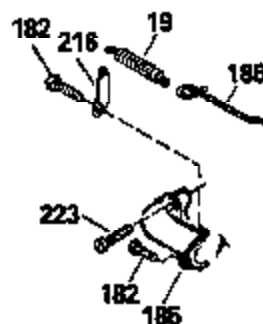

Ref #	Part Number	Qty	Description
19	31361		Spring, Extension
69	35261		* Gasket, Mounting flange
182	6201		Screw, 1/4-28 x 7/8"
185	31384A		Pipe, Intake (Incl. 224)
186	34337		Link, Governor spring
209	30200		Screw, 10-24 x 9/16"
223	650451		Screw, 1/4-20 x 1"
237	32971		Adapter, Air cleaner
238	28820		Screw, 10-32 x 1/2"
239A	35815		* Gasket, Air cleaner
245A	32972		Filter, Air cleaner
246B	35435		Filter, Pre-Air (Use as required)
247	33168		Clamp, Corbin