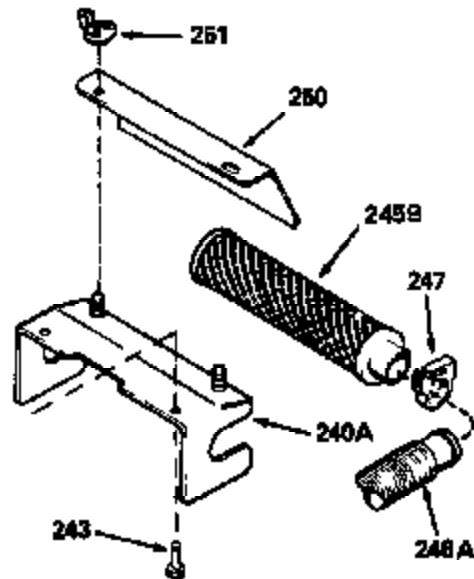

Ref #	Part Number	Qty	Description
19	31361		Spring, Extension
69	35261		* Gasket, Mounting flange
182	6201		Screw, 1/4-28 x 7/8"
185	31384A		Pipe, Intake (Incl. 224)
186	34337		Link, Governor spring
209	30200		Screw, 10-24 x 9/16"
223	650451		Screw, 1/4-20 x 1"
237	32971		Adapter, Air cleaner
238	28820		Screw, 10-32 x 1/2"
239A	35815		* Gasket, Air cleaner
245A	32972		Filter, Air cleaner
246B	35435		Filter, Pre-Air (Use as required)
247	33168		Clamp, Corbin