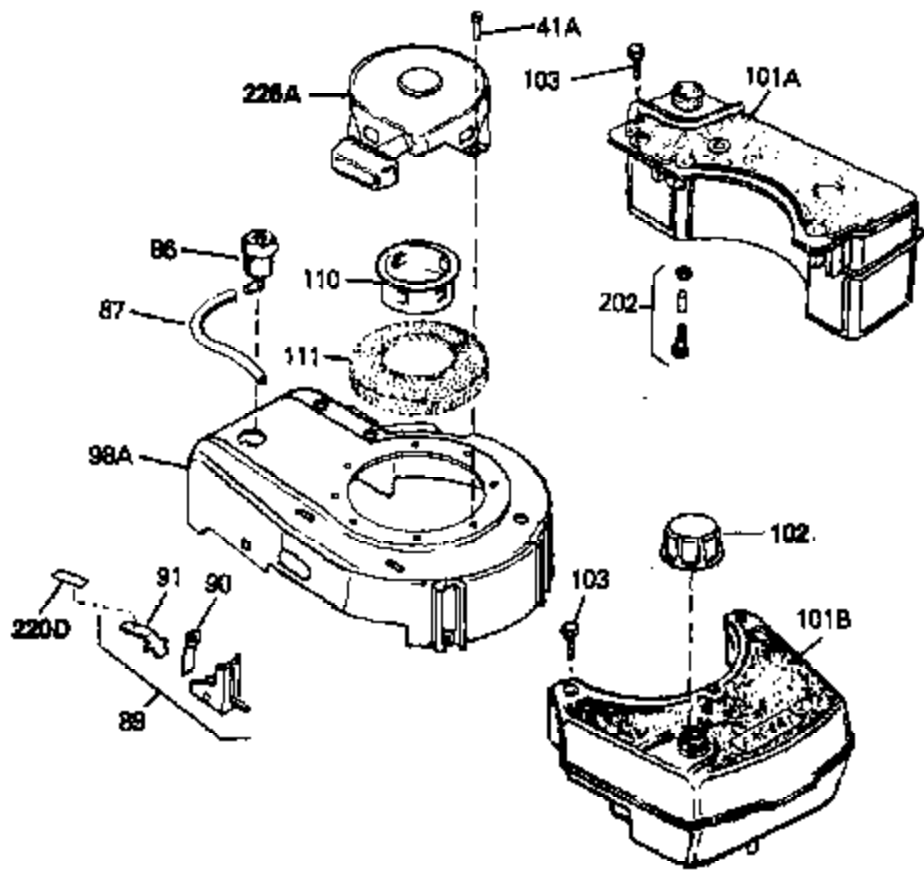

Ref #	Part Number	Qty	Description
69A	650777	0	Screw, Slotted fil. hd. mach., 6-32 x 7/16
69	650549	0	Screw
70A	34336	0	Link, Governor-to-throttle
70	34337	0	Link, Governor spring
71	31361	0	Spring, Governor
72	650774	0	Screw, Hex hd., 1/4-20 x 2-3/8
72	650795	0	Screw, Hex hd. cap, Sems, 1/4-20 x 2-5/16
72	650869	0	Screw, Hex hd., 1/4-20 x 2-3/4
72	792005	0	Screw, Hex hd., 1/4-20 x 2-1/2
80	34432	0	Wire, Ground (Two female & one double male
81	26756	0	Gasket, Carburetor
82	29752	0	Nut
83	6201	0	Screw
92	28942	0	Screw
93	27793	0	Clip, Conduit
95	30200	0	Screw
96	33131A	0	Control Assy., Speed
97	610973	0	Terminal Assy.
98	34345	0	Housing, Blower
99	650831	0	Screw, Hex washer hd. Powerlok thread,
100	30200	0	Screw
101	32170A	0	Tank Assy., Fuel (White Poly) (1 qt.)
102	33032	0	Cap, Fuel filler (Red Plastic) (Spurt
104	26460	0	Clamp, Fuel line
105	29774	0	Line, Fuel (Braided 8.25")
105	30705	0	Line, Fuel (Braided 16")
105	30962	0	Line, Fuel (Braided 32")
105	34357	0	Line, Fuel (Epichlorohydrin 6-3/4")
106	650815	0	Washer, Belleville
107	650816	0	Nut, Flywheel
109	34113	0	Plug, Screen
121	34431	0	Lamination & Coil Assy.
121	730207	0	Magneto-to-Solid State Conversion Kit
136	650814	0	Screw, Hex hd. Sems, 10-24 x 1
137	611046A	0	Flywheel
147	27625	0	Plug, Oil filler
148	29673	0	Gasket, Filler plug
154	34340	0	Element, Air cleaner (Poly)
155	34341A	0	Cover, Air cleaner (Black)
156	34339	0	Body, Air cleaner
157	650806	0	Screw, Hex washer hd. shoulder, 10-32 x 5/8
162	34338	0	Gasket, Air cleaner
220B	34363	0	Decal, Instruction
220	34346	0	Decal, Instruction
220	550223	0	Decal, Name
220E	35344	0	Decal, Control
223	631021	0	Inlet Needle, Seat & Clip Assy.
224	632046A	0	Carburetor
226	590531	0	Starter, Side mount rewind
230	33238D	0	Gasket Set

Ref #	Part Number	Qty	Description
41A	0	0	Rivet, Pop (3/16" Dia.)
41A	650735	0	Screw
102	33032	0	Cap, Fuel filler (Red Plastic) (Spurt
157	650806	0	Screw, Hex washer hd. shoulder, 10-32 x 5/8
202	730194	0	Rope Guide Kit