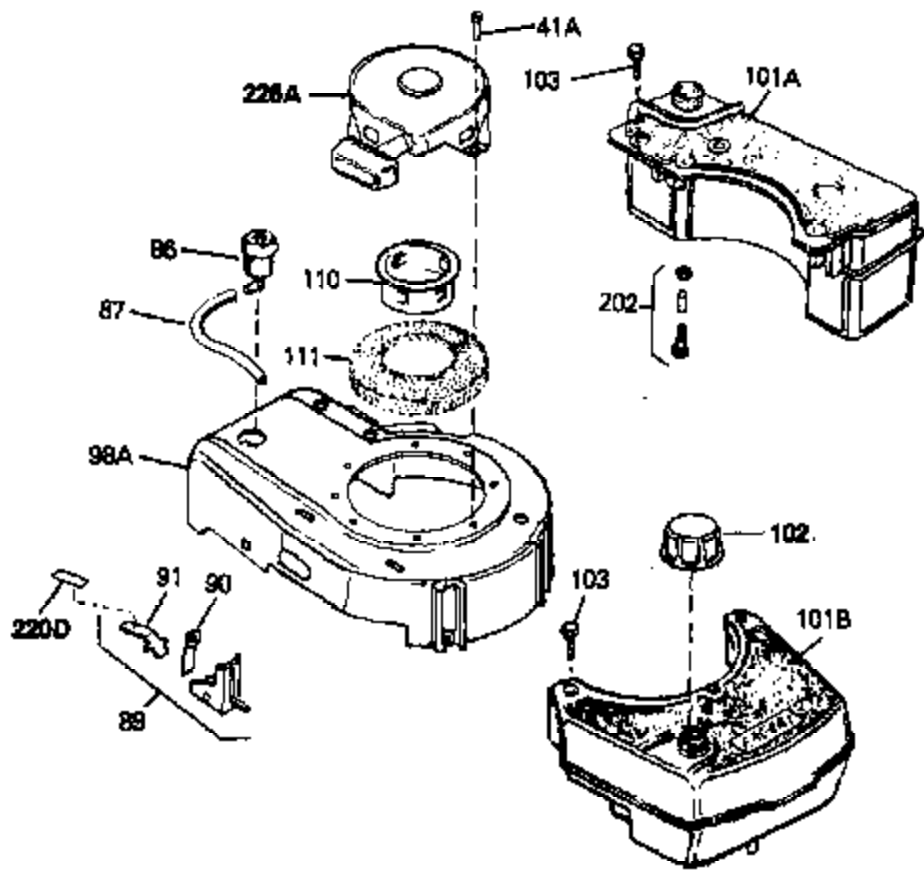

Ref #	Part Number	Qty	Description
71	31361	0	Spring, Governor
72	650774	0	Screw, Hex hd., 1/4-20 x 2-3/8
72	650795	0	Screw, Hex hd. cap, Sems, 1/4-20 x 2-5/16
72	650869	0	Screw, Hex hd., 1/4-20 x 2-3/4
72	792005	0	Screw, Hex hd., 1/4-20 x 2-1/2
73	27181B	0	Muffler
80	34432	0	Wire, Ground (Two female & one double male
81	26756	0	Gasket, Carburetor
82	29752	0	Nut
83	6201	0	Screw
92	28942	0	Screw
93	27793	0	Clip, Conduit
95	30200	0	Screw
96	33155A	0	Control Assy., Speed
97	610973	0	Terminal Assy.
99	650831	0	Screw, Hex washer hd. Powerlok thread,
100	30200	0	Screw
101	32170A	0	Tank Assy., Fuel (White Poly) (1 qt.)
102	33032	0	Cap, Fuel filler (Red Plastic) (Spurt
104	26460	0	Clamp, Fuel line
105	29774	0	Line, Fuel (Braided 8.25")
105	30705	0	Line, Fuel (Braided 16")
105	30962	0	Line, Fuel (Braided 32")
105	34357	0	Line, Fuel (Epichlorohydrin 6-3/4")
106	650815	0	Washer, Belleville
107	650816	0	Nut, Flywheel
121	34431	0	Lamination & Coil Assy.
121	730207	0	Magneto-to-Solid State Conversion Kit
136	650814	0	Screw, Hex hd. Sems, 10-24 x 1
137	611046A	0	Flywheel
154	34340	0	Element, Air cleaner (Poly)
155	34341A	0	Cover, Air cleaner (Black)
156	34339	0	Body, Air cleaner
157	650806	0	Screw, Hex washer hd. shoulder, 10-32 x 5/8
162	34338	0	Gasket, Air cleaner
220	34346	0	Decal, Instruction
220	550223	0	Decal, Name
223	631021	0	Inlet Needle, Seat & Clip Assy.
224	631581	0	Carburetor
230	33238D	0	Gasket Set

Ref #	Part Number	Qty	Description
41A	0	0	Rivet, Pop (3/16" Dia.)
41A	650735	0	Screw
98A	34793	0	Housing, Blower (5.56 dia. starter mtg. bolt
102	33032	0	Cap, Fuel filler (Red Plastic) (Spurt
110	34449	0	Hub, Starter
111	590417	0	Screen, Starter cup
157	650806	0	Screw, Hex washer hd. shoulder, 10-32 x 5/8
202	730194	0	Rope Guide Kit
226A	590420	0	Starter, Rewind