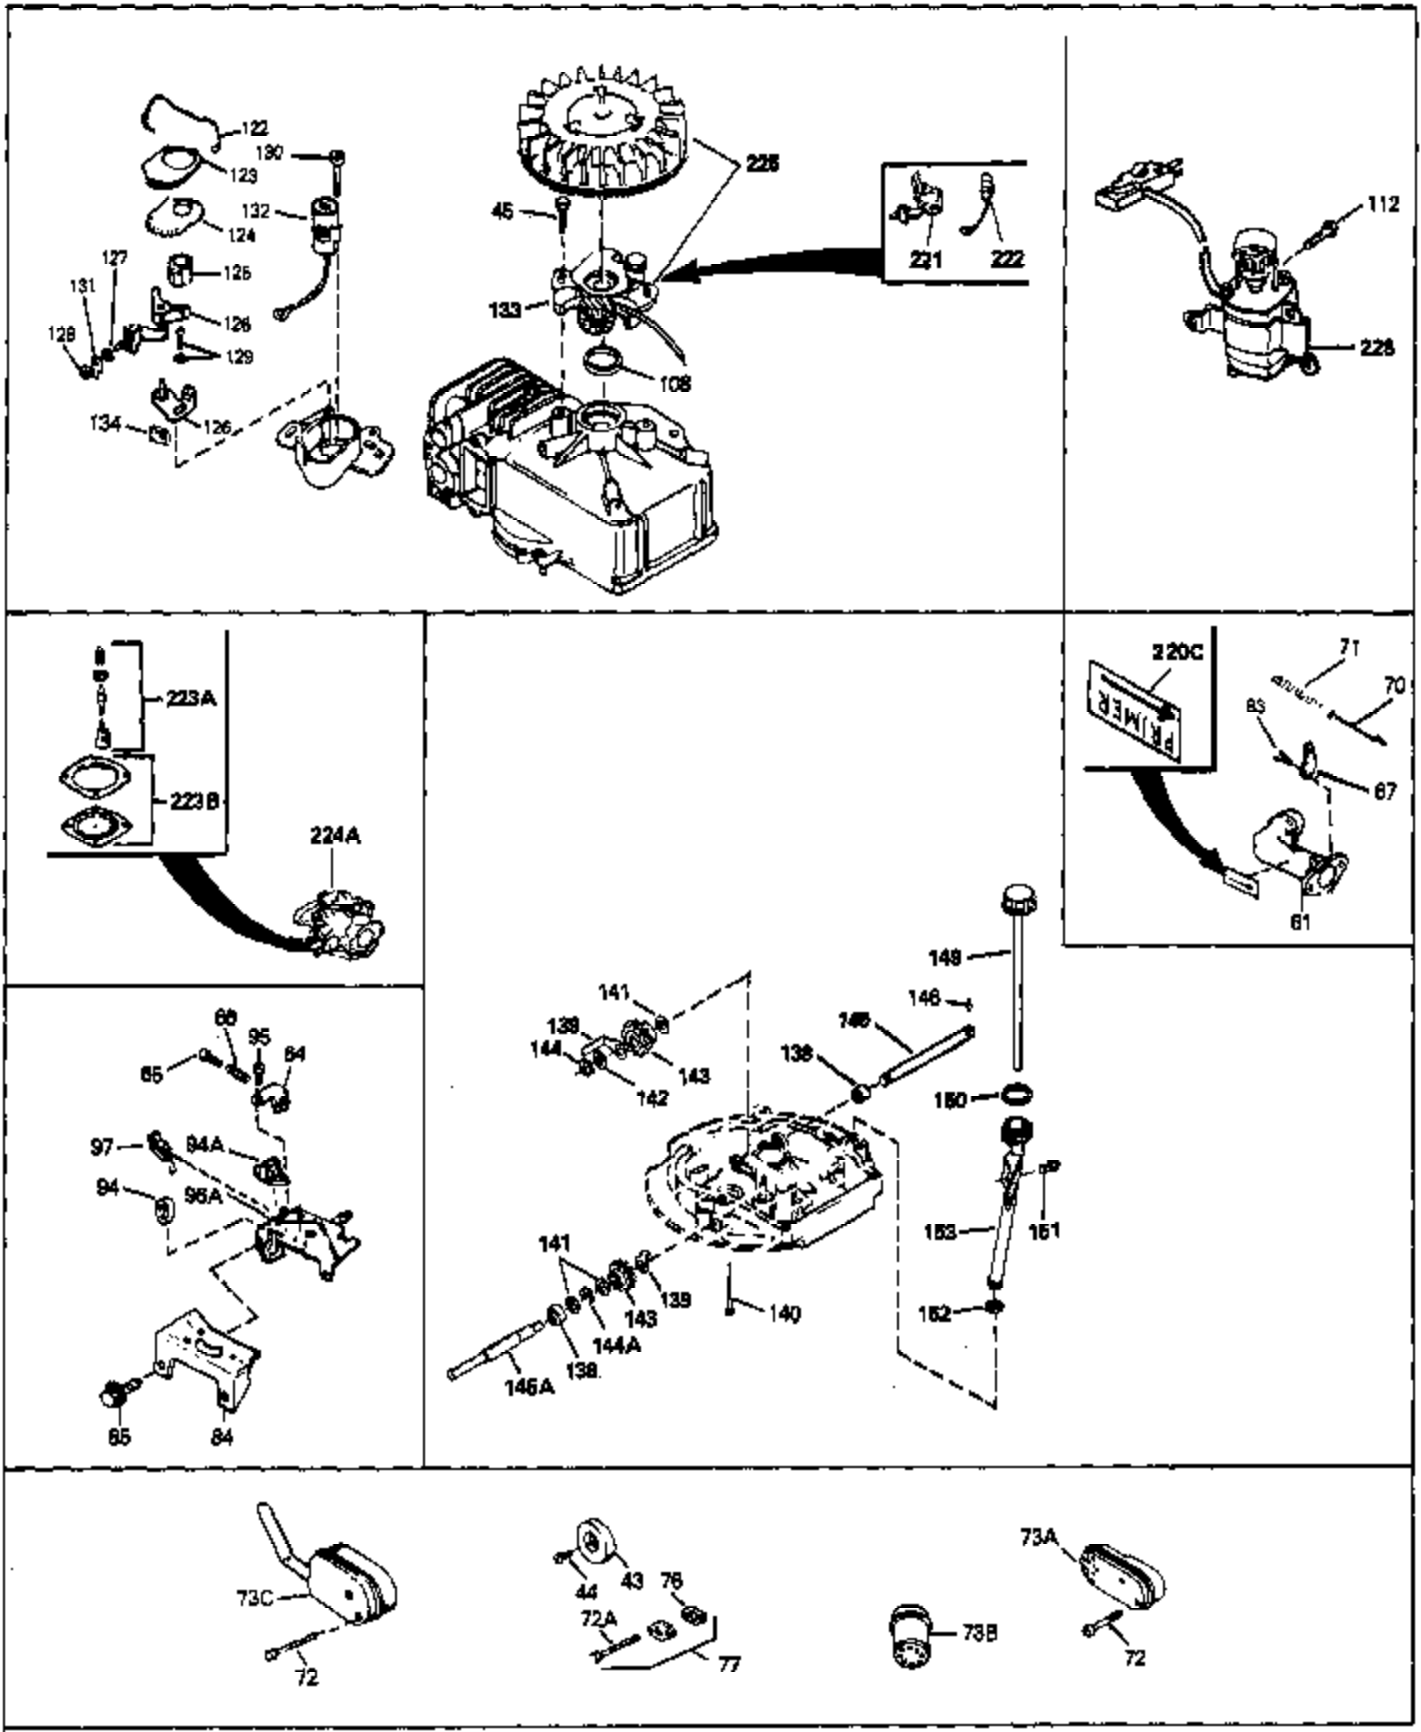

Ref #	Part Number	Qty	Description
71	31361	0	Spring, Governor
72	650774	0	Screw, Hex hd., 1/4-20 x 2-3/8
72	650795	0	Screw, Hex hd. cap, Sems, 1/4-20 x 2-5/16
72	650869	0	Screw, Hex hd., 1/4-20 x 2-3/4
72	792005	0	Screw, Hex hd., 1/4-20 x 2-1/2
73	27181B	0	Muffler
80	34432	0	Wire, Ground (Two female & one double male
81	26756	0	Gasket, Carburetor
82	29752	0	Nut
83	6201	0	Screw
92	28942	0	Screw
93	27793	0	Clip, Conduit
95	30200	0	Screw
96	33155A	0	Control Assy., Speed
97	610973	0	Terminal Assy.
99	650831	0	Screw, Hex washer hd. Powerlok thread,
100	30200	0	Screw
101	32170A	0	Tank Assy., Fuel (White Poly) (1 qt.)
102	33032	0	Cap, Fuel filler (Red Plastic) (Spurt
104	26460	0	Clamp, Fuel line
105	29774	0	Line, Fuel (Braided 8.25")
105	30705	0	Line, Fuel (Braided 16")
105	30962	0	Line, Fuel (Braided 32")
105	34357	0	Line, Fuel (Epichlorohydrin 6-3/4")
106	650815	0	Washer, Belleville
107	650816	0	Nut, Flywheel
121	34431	0	Lamination & Coil Assy.
121	730207	0	Magneto-to-Solid State Conversion Kit
136	650814	0	Screw, Hex hd. Sems, 10-24 x 1
137	611046A	0	Flywheel
154	34340	0	Element, Air cleaner (Poly)
155	34341A	0	Cover, Air cleaner (Black)
156	34339	0	Body, Air cleaner
157	650806	0	Screw, Hex washer hd. shoulder, 10-32 x 5/8
162	34338	0	Gasket, Air cleaner
220	34346	0	Decal, Instruction
220	550223	0	Decal, Name
223	631021	0	Inlet Needle, Seat & Clip Assy.
224	631581	0	Carburetor
230	33238D	0	Gasket Set

Ref #	Part Number	Qty	Description
41A	0	0	Rivet, Pop (3/16" Dia.)
41A	650735	0	Screw
98A	34793	0	Housing, Blower (5.56 dia. starter mtg. bolt
102	33032	0	Cap, Fuel filler (Red Plastic) (Spurt
110	34449	0	Hub, Starter
111	590417	0	Screen, Starter cup
157	650806	0	Screw, Hex washer hd. shoulder, 10-32 x 5/8
202	730194	0	Rope Guide Kit
226A	590420	0	Starter, Rewind