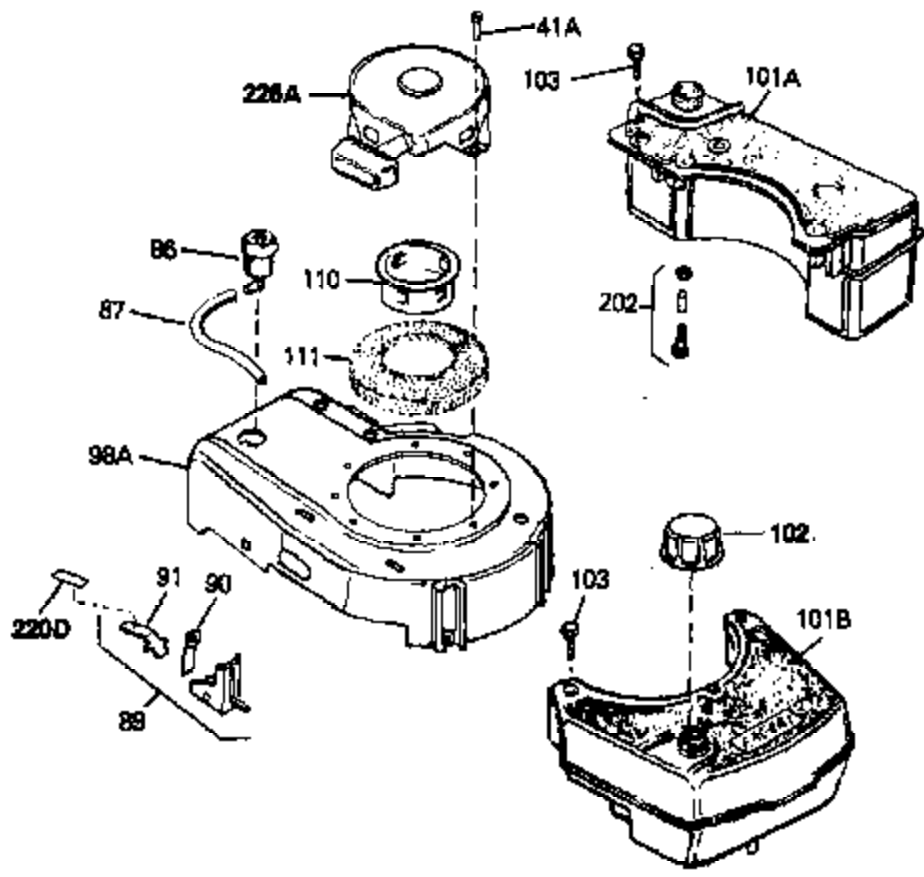

Ref #	Part Number	Qty	Description
70	34337	0	Link, Governor spring
70A	34336	0	Link, Governor-to-throttle
71	31386	0	Spring, Governor
72	650774	0	Screw, Hex hd., 1/4-20 x 2-3/8
72	650795	0	Screw, Hex hd. cap, Sems, 1/4-20 x 2-5/16
72	650869	0	Screw, Hex hd., 1/4-20 x 2-3/4
72	792005	0	Screw, Hex hd., 1/4-20 x 2-1/2
73	27181B	0	Muffler
80	34432	0	Wire, Ground (Two female & one double male
81	26756	0	Gasket, Carburetor
82	29752	0	Nut
83	6201	0	Screw
92	28942	0	Screw
93	27793	0	Clip, Conduit
95	30200	0	Screw
96	32181A	0	Control Assy., Speed
97	610973	0	Terminal Assy.
99	650831	0	Screw, Hex washer hd. Powerlok thread,
100	30200	0	Screw
102	33032	0	Cap, Fuel filler (Red Plastic) (Spurt
104	26460	0	Clamp, Fuel line
105	29774	0	Line, Fuel (Braided 8.25")
105	30705	0	Line, Fuel (Braided 16")
105	30962	0	Line, Fuel (Braided 32")
105	34357	0	Line, Fuel (Epichlorohydrin 6-3/4")
106	650815	0	Washer, Belleville
107	650816	0	Nut, Flywheel
121	34431	0	Lamination & Coil Assy.
121	730207	0	Magneto-to-Solid State Conversion Kit
136	650814	0	Screw, Hex hd. Sems, 10-24 x 1
137	611046A	0	Flywheel
154	34340	0	Element, Air cleaner (Poly)
155	34341A	0	Cover, Air cleaner (Black)
156	34339	0	Body, Air cleaner
157	650806	0	Screw, Hex washer hd. shoulder, 10-32 x 5/8
162	34338	0	Gasket, Air cleaner
220	34346	0	Decal, Instruction
220	550223	0	Decal, Name
223	631021	0	Inlet Needle, Seat & Clip Assy.
224	632089	0	Carburetor
230	33238D	0	Gasket Set