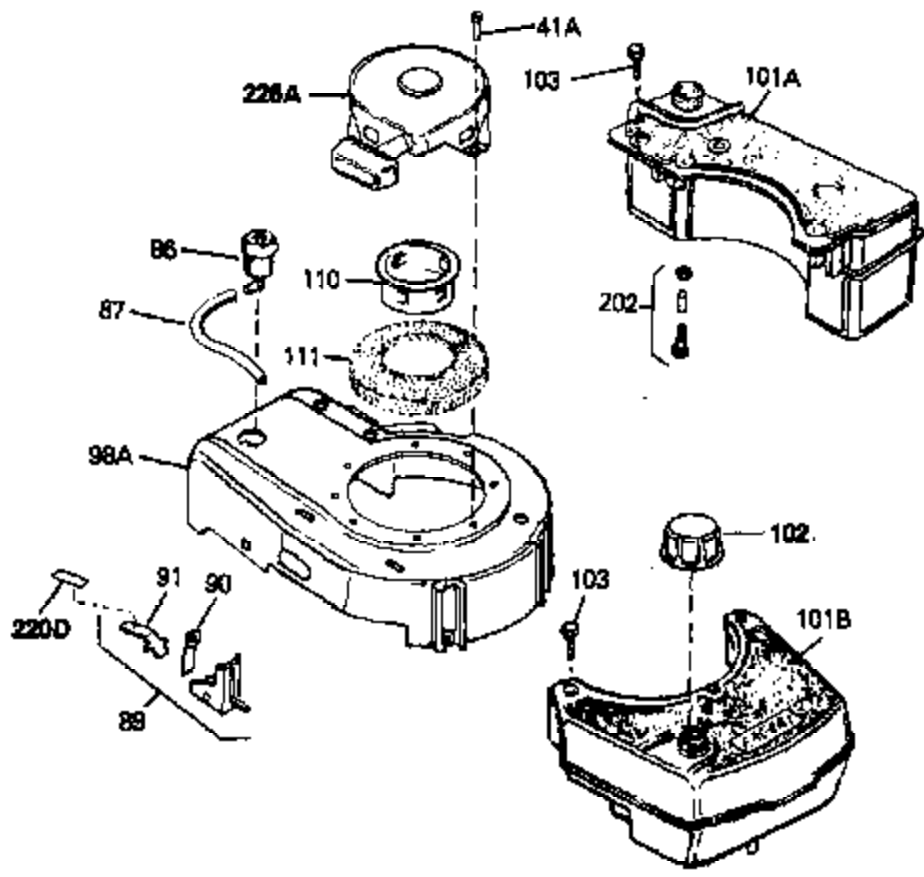

Ref #	Part Number	Qty	Description
41A	0	0	Rivet, Pop (3/16" Dia.)
41A	650735	0	Screw
86	34353	0	Primer Assy.
87	32180C	0	Line, Primer
89	34657	0	Footproof Spark Plug Stop Lever
90	34438	0	Spring, Stop switch
91	34439	0	Clip, Stop switch
102	33032	0	Cap, Fuel filler (Red Plastic) (Spurt
164	32972	0	Cleaner, Air
164A	33168	0	Clamp, Corbin
202	730194	0	Rope Guide Kit
220D	34407	0	Decal, Stop control (Bilingual)