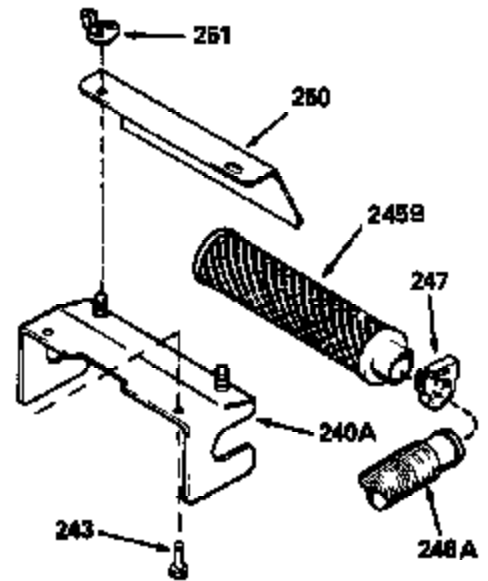

Ref #	Part Number	Qty	Description
274	26754A		* Gasket, Exhaust (Use as required)
277	650795		Screw, 1/4-20 x 2-1/4"
277A	30063		Screw, 1/4-20 x 1/2" (Use as required)
370F	34387		Decal, Instruction (Optional)
415	730162		Muffler Adap.Kit(Incl.274,277A)(Use a s req.)
430	730574		Debris Screen Kit (Incl. 370F,431-433)(Opt.)
431	35596		Screen, Debris (Optional)
432	35597		Bracket, Debris screen (Optional)
433	650910		Screw, 8-32 x 1/4" (Optional)