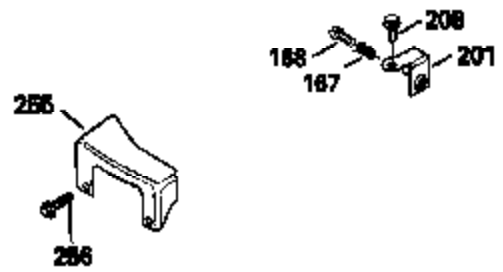

Ref #	Part Number	Qty	Description
274	26754A		* Gasket, Exhaust (Use as required)
277	650795		Screw, 1/4-20 x 2-1/4"
277A	30063		Screw, 1/4-20 x 1/2" (Use as required)
370F	34387		Decal, Instruction (Optional)
415	730162		Muffler Adap.Kit(Incl.274,277A)(Use a s req.)
430	730574		Debris Screen Kit (Incl. 370F,431-433)(Opt.)
431	35596		Screen, Debris (Optional)
432	35597		Bracket, Debris screen (Optional)
433	650910		Screw, 8-32 x 1/4" (Optional)