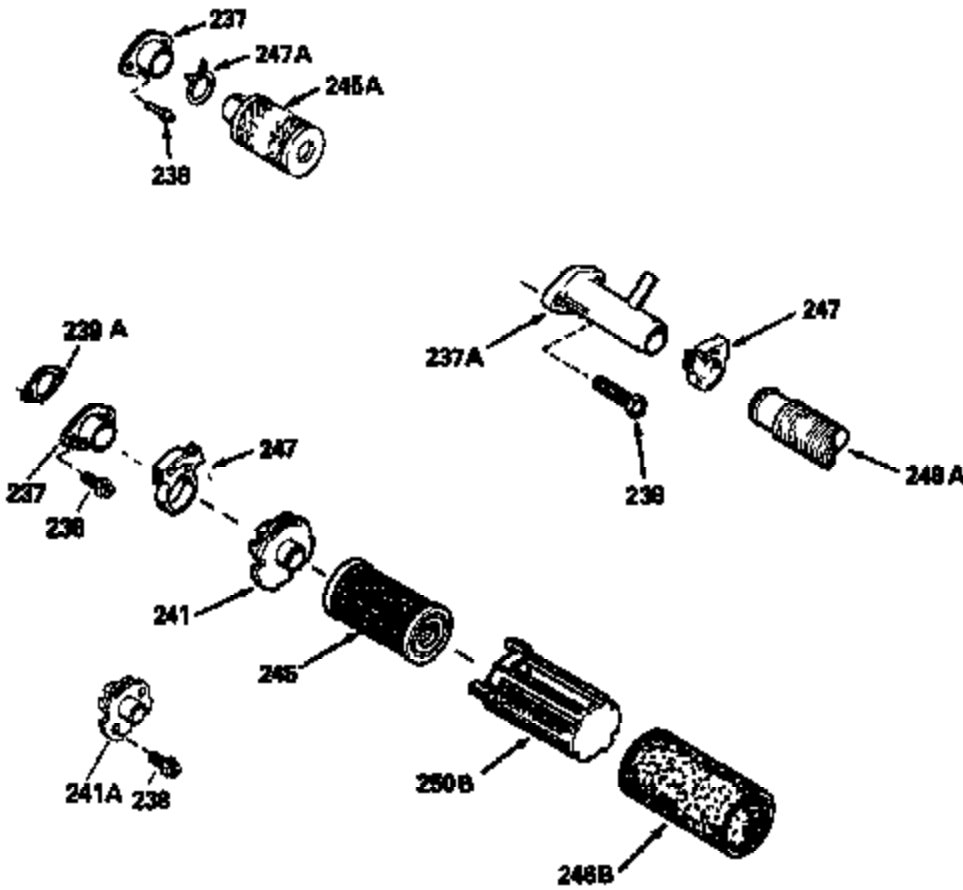

Ref #	Part Number	Qty	Description
274	26754A		* Gasket, Exhaust (Use as required)
277	650795		Screw, 1/4-20 x 2-1/4"
277A	30063		Screw, 1/4-20 x 1/2" (Use as required)
370F	34387		Decal, Instruction (Optional)
415	730162		Muffler Adap.Kit(Incl.274,277A)(Use a s req.)
430	730574		Debris Screen Kit (Incl. 370F,431-433)(Opt.)
431	35596		Screen, Debris (Optional)
432	35597		Bracket, Debris screen (Optional)
433	650910		Screw, 8-32 x 1/4" (Optional)