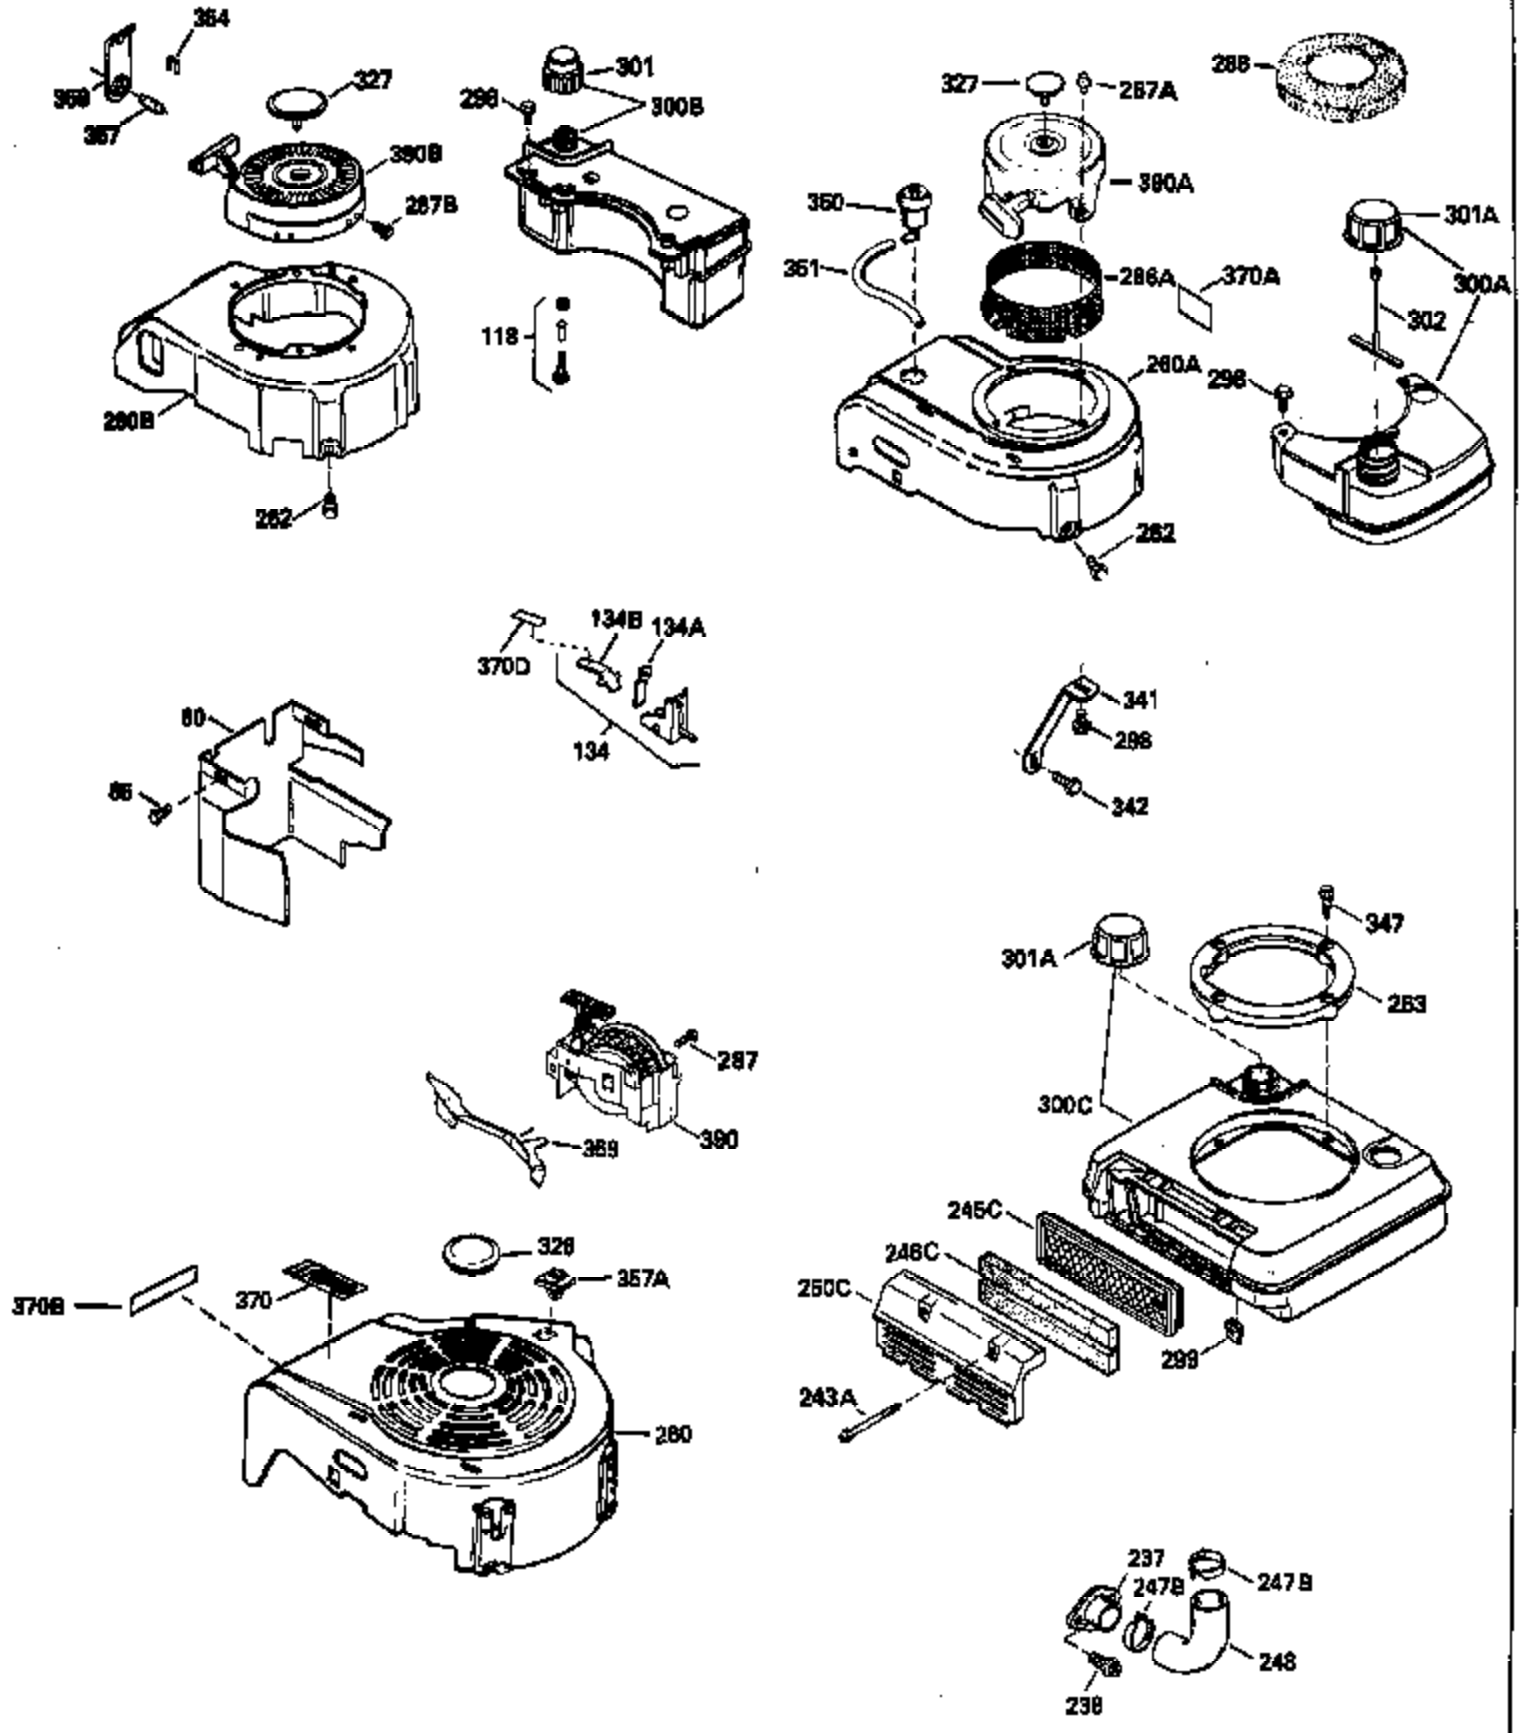

ILLUSTRATION SHOWS TYPICAL PARTS ONLY. ORDER BY PART NUMBER. PARTS NOT LISTED ARE SUPPLIED BY OEM.

Ref #	Part Number	Qty	Description
118	730194		Rope Guide Kit (Use as required with 34476 fuel tank)
134A	34438		Spring, Stop switch
134B	34439		Clip, Stop switch
134	34657		Spark Plug Stop Lever (Incl. 134A & 1 34B)
246C	35705		Filter, Pre-Air (Optional)
260	34367		Housing, Blower
262	650831		Screw, 1/4-20 x 15/32"
287	650802		Screw, 1/4-20 x 5/8"
287A	650735		Screw, 10-24 x 3/8" (Use as required)
287A			Pop Rivet, (3/16" Dia.)(Purchase locally)
301	33032		Fuel Cap
326	34113		Plug, Screen
350	34353		Primer Assy.
351	32180C		Line, Fuel primer
370A	34365		Decal, Instruction
370D	34407		Decal, Stop control
390	590531		Side Mount Rewind Starter (Refer to Division 5, Section C, page 32 or Fiche 8, Grid G-8 for breakdown)