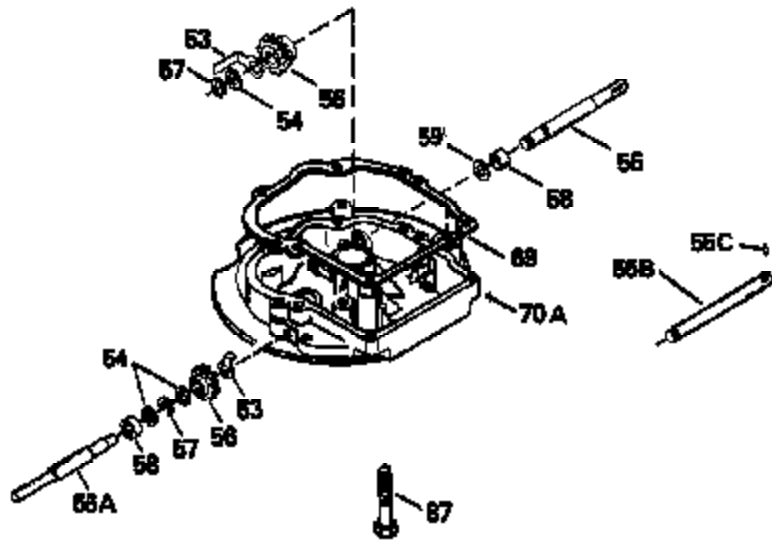

Ref #	Part Number	Qty	Description
274	26754A		* Gasket, Exhaust (Use as required)
277	650795		Screw, 1/4-20 x 2-1/4"
277A	30063		Screw, 1/4-20 x 1/2" (Use as required)
370F	34387		Decal, Instruction (Optional)
415	730162		Muffler Adap.Kit(Incl.274,277A)(Use a s req.)
430	730574		Debris Screen Kit (Incl. 370F,431-433)(Opt.)
431	35596		Screen, Debris (Optional)
432	35597		Bracket, Debris screen (Optional)
433	650910		Screw, 8-32 x 1/4" (Optional)