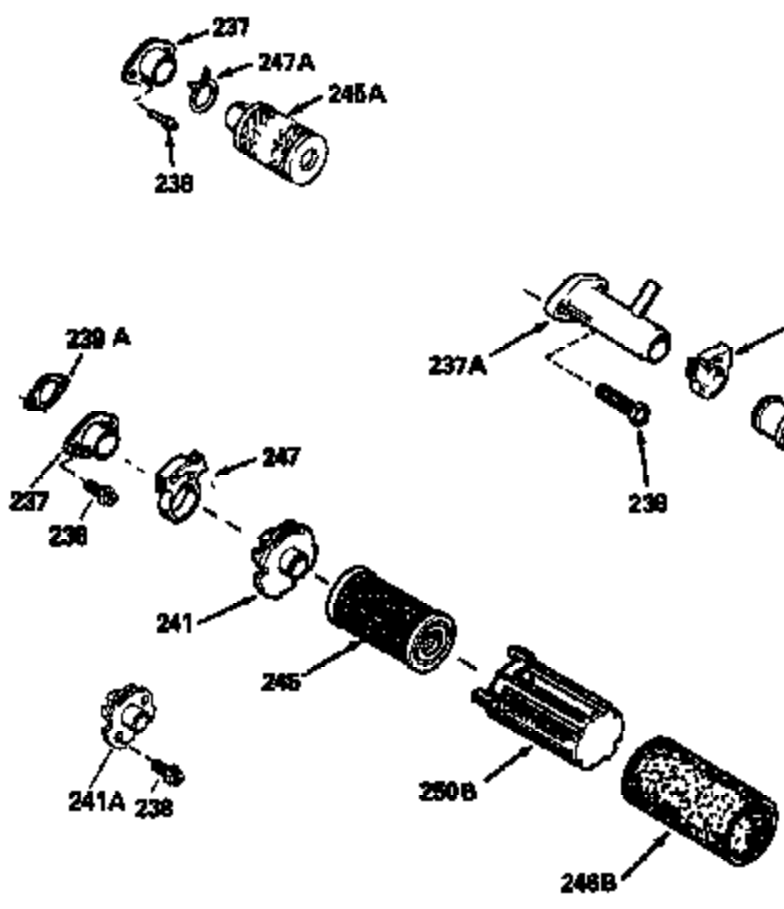

Ref #	Part Number	Qty	Description
19	31361		Spring, Extension
69	35261		* Gasket, Mounting flange
182	6201		Screw, 1/4-28 x 7/8"
185	31384A		Pipe, Intake (Incl. 224)
186	32653		Link, Governor spring
216	33086		Lever, Speed adjusting
223	650451		Screw, 1/4-20 x 1"
245A	32972		Filter, Air cleaner
246B	35435		Filter, Pre-Air (Use as required)
247	33168		Clamp, Corbin