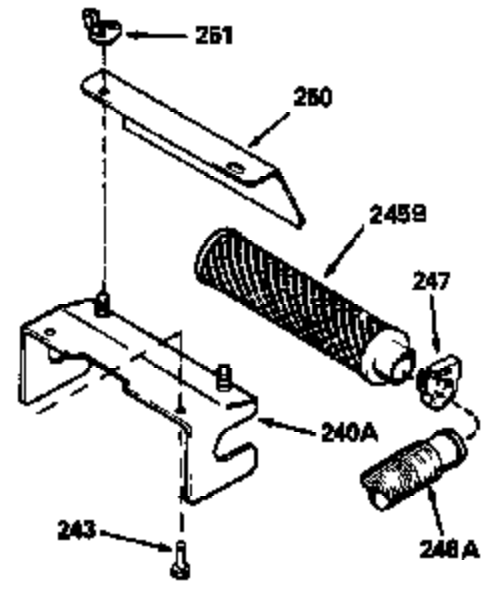

Ref #	Part Number	Qty	Description
19	31361		Spring, Extension
69	35261		* Gasket, Mounting flange
182	6201		Screw, 1/4-28 x 7/8"
185	31384A		Pipe, Intake (Incl. 224)
186	32653		Link, Governor spring
216	33086		Lever, Speed adjusting
223	650451		Screw, 1/4-20 x 1"
245A	32972		Filter, Air cleaner
246B	35435		Filter, Pre-Air (Use as required)
247	33168		Clamp, Corbin