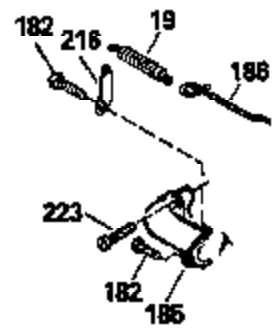

Ref #	Part Number	Qty	Description
19	31361		Spring, Extension
69	35261		* Gasket, Mounting flange
182	6201		Screw, 1/4-28 x 7/8"
185	31384A		Pipe, Intake (Incl. 224)
186	32653		Link, Governor spring
216	33086		Lever, Speed adjusting
223	650451		Screw, 1/4-20 x 1"
245A	32972		Filter, Air cleaner
246B	35435		Filter, Pre-Air (Use as required)
247	33168		Clamp, Corbin