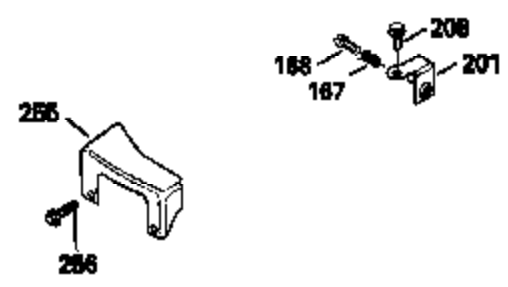

Ref #	Part Number	Qty	Description
19	31361		Spring, Extension
69	35261		* Gasket, Mounting flange
182	6201		Screw, 1/4-28 x 7/8"
185	31384A		Pipe, Intake (Incl. 224)
186	32653		Link, Governor spring
216	33086		Lever, Speed adjusting
223	650451		Screw, 1/4-20 x 1"
245A	32972		Filter, Air cleaner
246B	35435		Filter, Pre-Air (Use as required)
247	33168		Clamp, Corbin