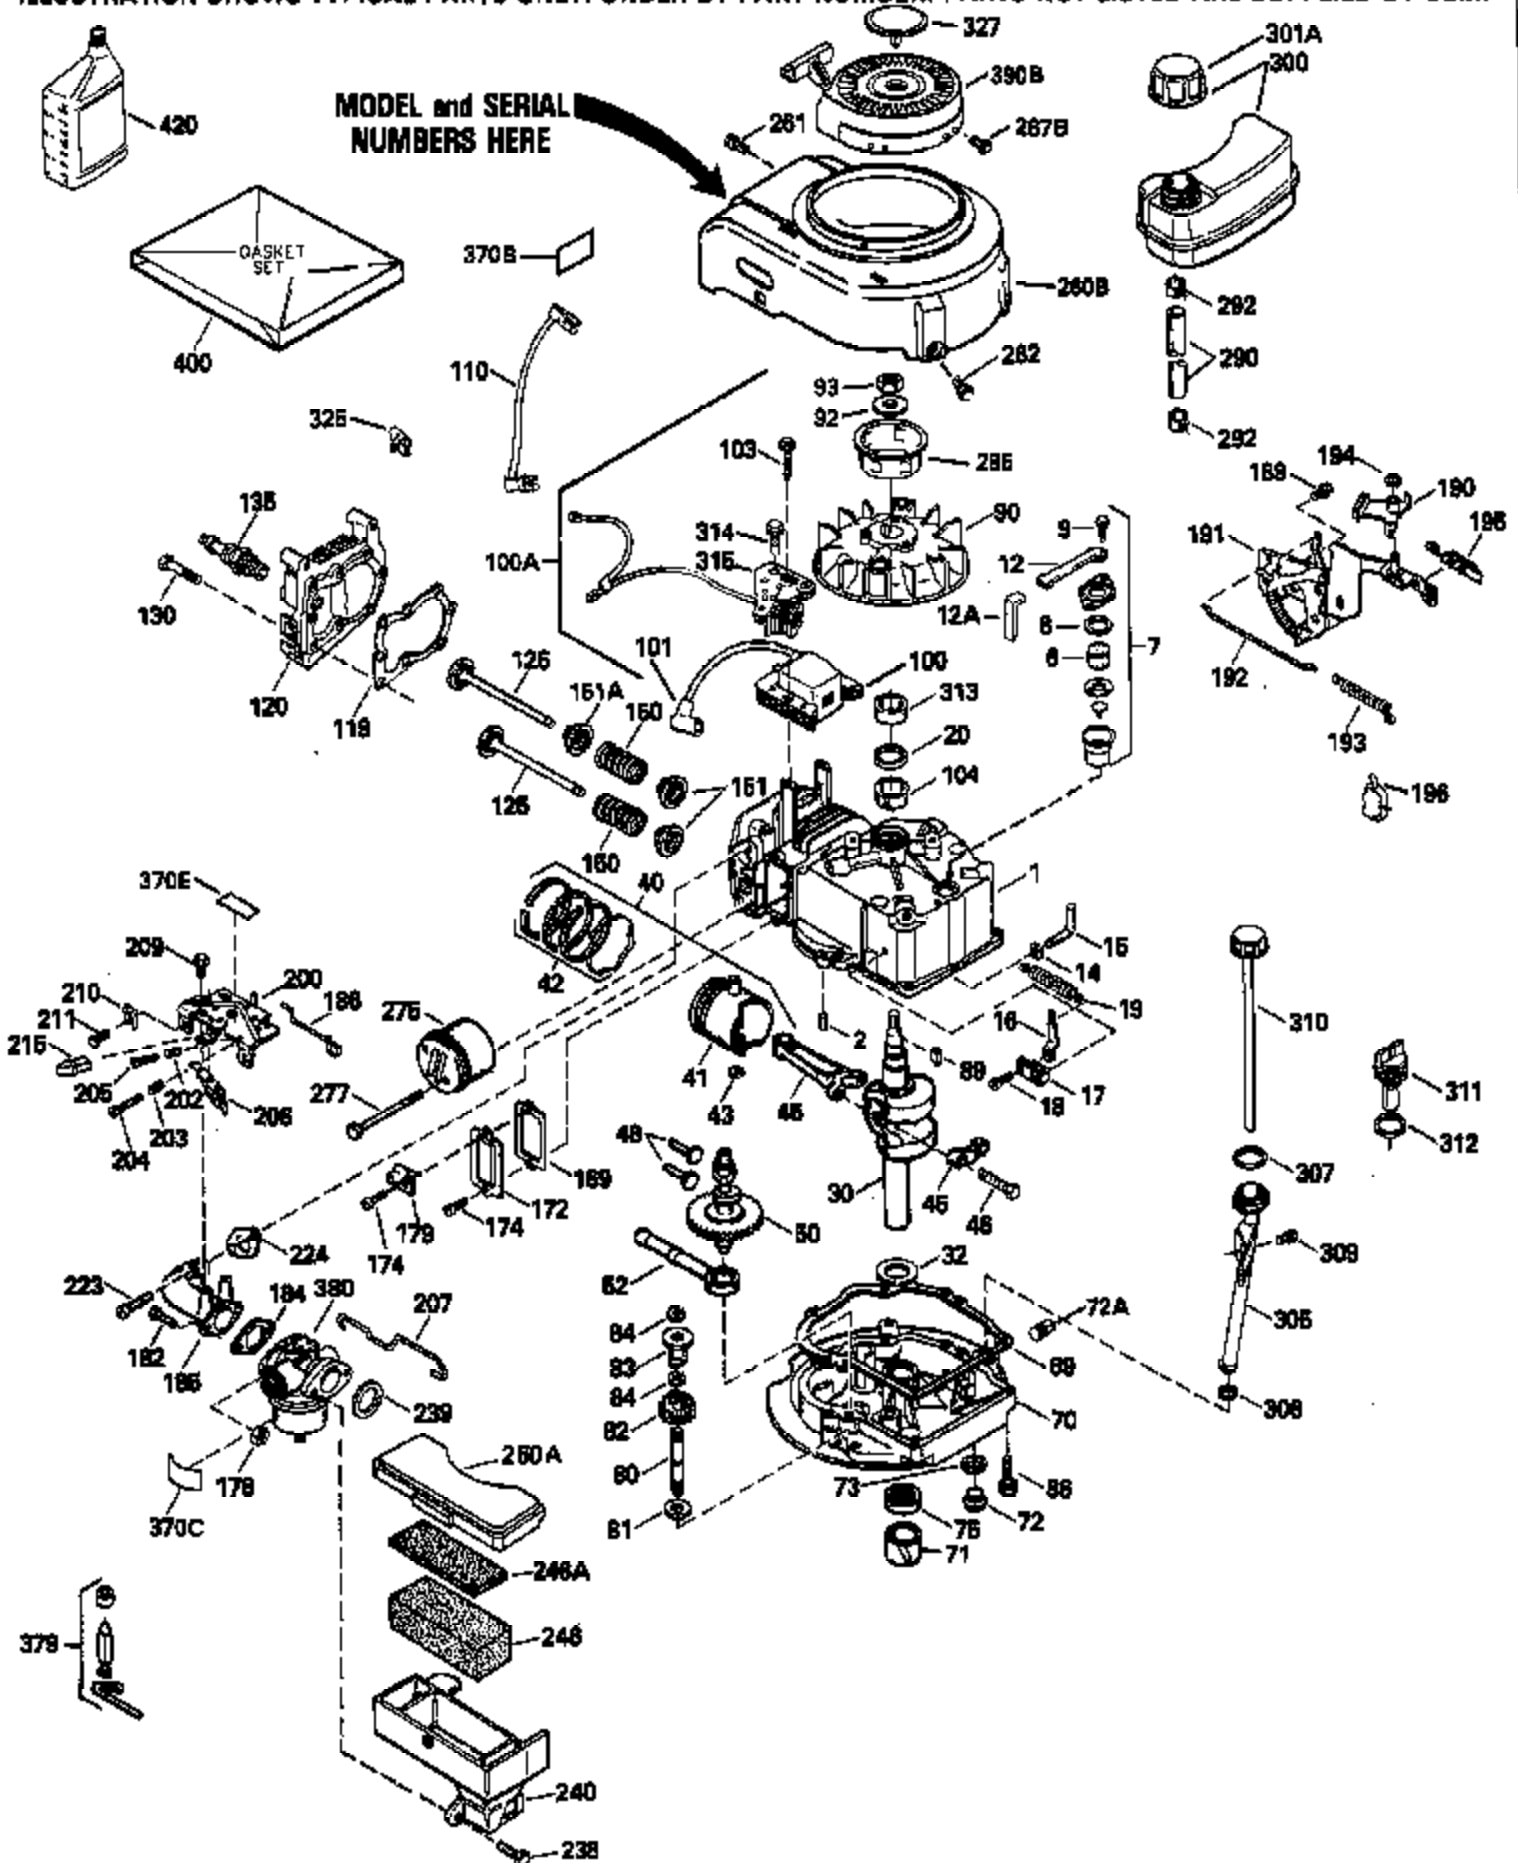

ILLUSTRATION SHOWS TYPICAL PARTS ONLY. ORDER BY PART NUMBER. PARTS NOT LISTED ARE SUPPLIED BY OEM.

Ref #	Part Number	Qty	Description
1	34975		Cylinder Ass'y. (Incl. 2, 8, 9 & 20) (2-1/2")
2	26727		Pin, Dowel
6	33734		Element, Breather
7	34214A		Breather Ass'y. (Incl. 6, 8, 9, 12 & 12A)
8	33735		* Gasket, Breather
9	30200		Screw, 10-24 x 9/16"
12	33886		Tube, Breather
12A	34695		Elbow, Breather tube
14	28277		Washer
15	31513		Rod, Governor
16	31383A		Lever, Governor
17	31335		Clamp, Governor lever
18	650548		Screw, 8-32 x 5/16"
19	31361		Spring, Extension
20	32600		Seal, Oil
30	34600		Crankshaft Ass'y.
40	34514		Piston, Pin & Ring Set (Std.) (2-1/2" Bore)
40	34515		Piston, Pin & Ring Set (.010" OS)
40	34516		Piston, Pin & Ring Set (.020" OS)
41	32538B		Piston & Pin Ass'y. (Incl. 43)(Std.)(2-1/2")
41	32548B		Piston & Pin Ass'y. (Incl. 43) (.010" OS)
41	32549B		Piston & Pin Ass'y. (Incl. 43) (.020" OS)
42	28986		Ring Set (Std.) (2-1/2" Bore)
42	28987		Ring Set (.010" OS)
42	28988		Ring Set (.020" OS)
43	20381		Ring, Piston pin retaining
45	30963B		Rod Assy., Connecting (Incl. 46)
46	32610A		Bolt, Connecting rod
48	27241		Lifter, Valve
50	33148A		Camshaft
52	29914		Oil Pump Assy.
69	35261		* Gasket, Mounting flange
72	30572		Plug, Oil drain (Incl. 73)
73	28833		* Drain Plug Gasket (Not req. W/plastic plug)
75	26208		Seal, Oil
80	30574		Shaft, Governor
81	30590A		Washer, Flat
82	30591		Gear Assy., Governor (Incl. 81)
83	30588A		Spool, Governor
84	29193		Ring, Retaining
86	650488		Screw, 1/4-20 x 1-1/4"
89	611004		Flywheel Key
90	611046A		Flywheel
92	650815		Washer, Belleville
93	650816		Nut, Flywheel
100	730207		Magneto-to-Solid State Conversion Kit (Includes solid state module, solid state flywheel key, and instructions.)(Use as required on external ignition engines only.)
100	34443A		Solid State Assy.
103	650814		Screw, Torx T-15, 10-24 x 1"
119	29953C		* Gasket, Cylinder head
120	34335		Head, Cylinder
125	29313C		Exhaust Valve (Std.) (Incl. 151)
125	29315C		Exhaust Valve (1/32" OS) (Incl. 151)
126	29314B		Intake Valve (Std.) (Incl. 151)
126	29315C		Intake Valve (1/32" OS) (Incl. 151)
130	6021A		Screw, 5/16-18 x 1-1/2"