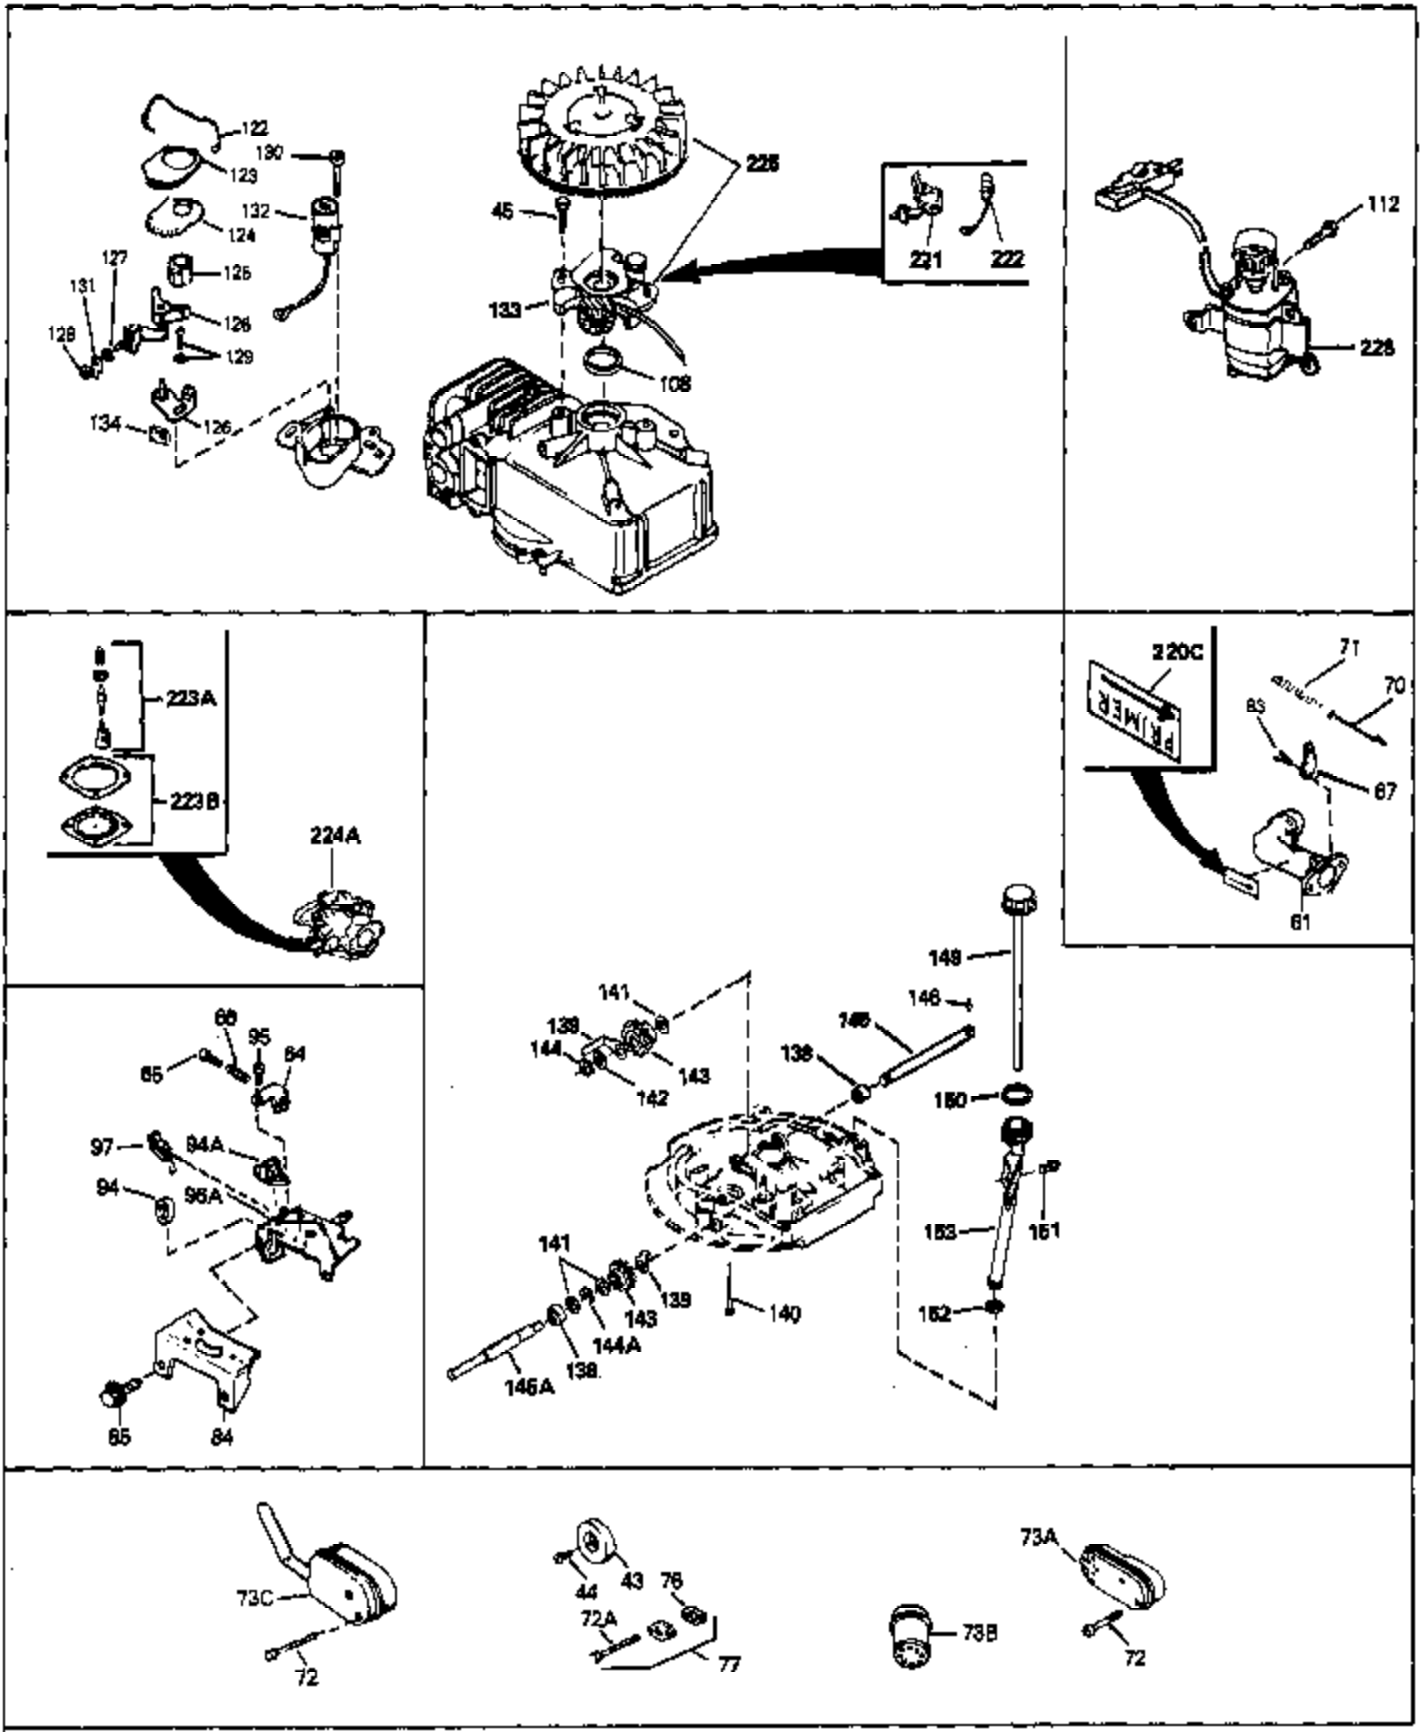

Ref #	Part Number	Qty	Description
69	650549	0	Screw
69A	650777	0	Screw, Slotted fil. hd. mach., 6-32 x 7/16
70	34337	0	Link, Governor spring
70A	34336	0	Link, Governor-to-throttle
71	31361	0	Spring, Governor
72	650774	0	Screw, Hex hd., 1/4-20 x 2-3/8
72	650795	0	Screw, Hex hd. cap, Sems, 1/4-20 x 2-5/16
72	650869	0	Screw, Hex hd., 1/4-20 x 2-3/4
72	792005	0	Screw, Hex hd., 1/4-20 x 2-1/2
73	27181B	0	Muffler
80	34432	0	Wire, Ground (Two female & one double male
81	26756	0	Gasket, Carburetor
82	29752	0	Nut
83	6201	0	Screw
92	28942	0	Screw
93	27793	0	Clip, Conduit
95	30200	0	Screw
96	33131A	0	Control Assy., Speed
97	610973	0	Terminal Assy.
99	650831	0	Screw, Hex washer hd. Powerlok thread,
100	30200	0	Screw
101	32170A	0	Tank Assy., Fuel (White Poly) (1 qt.)
102	33032	0	Cap, Fuel filler (Red Plastic) (Spurt
104	26460	0	Clamp, Fuel line
105	29774	0	Line, Fuel (Braided 8.25")
105	30705	0	Line, Fuel (Braided 16")
105	30962	0	Line, Fuel (Braided 32")
105	34357	0	Line, Fuel (Epichlorohydrin 6-3/4")
106	650815	0	Washer, Belleville
107	650816	0	Nut, Flywheel
121	34431	0	Lamination & Coil Assy.
121	730207	0	Magneto-to-Solid State Conversion Kit
136	650814	0	Screw, Hex hd. Sems, 10-24 x 1
137	611046A	0	Flywheel
147	27625	0	Plug, Oil filler
148	29673	0	Gasket, Filler plug
154	34340	0	Element, Air cleaner (Poly)
155	34341A	0	Cover, Air cleaner (Black)
156	34339	0	Body, Air cleaner
157	650806	0	Screw, Hex washer hd. shoulder, 10-32 x 5/8
162	34338	0	Gasket, Air cleaner
220	34346	0	Decal, Instruction
220	550223	0	Decal, Name
223	631021	0	Inlet Needle, Seat & Clip Assy.
224	632046A	0	Carburetor
230	33238D	0	Gasket Set

Ref #	Part Number	Qty	Description
41A	0	0	Rivet, Pop (3/16" Dia.)
41A	650735	0	Screw
98A	34793	0	Housing, Blower (5.56 dia. starter mtg. bolt
102	33032	0	Cap, Fuel filler (Red Plastic) (Spurt
110	34449	0	Hub, Starter
111	590417	0	Screen, Starter cup
157	650806	0	Screw, Hex washer hd. shoulder, 10-32 x 5/8
202	730194	0	Rope Guide Kit
226A	590420	0	Starter, Rewind