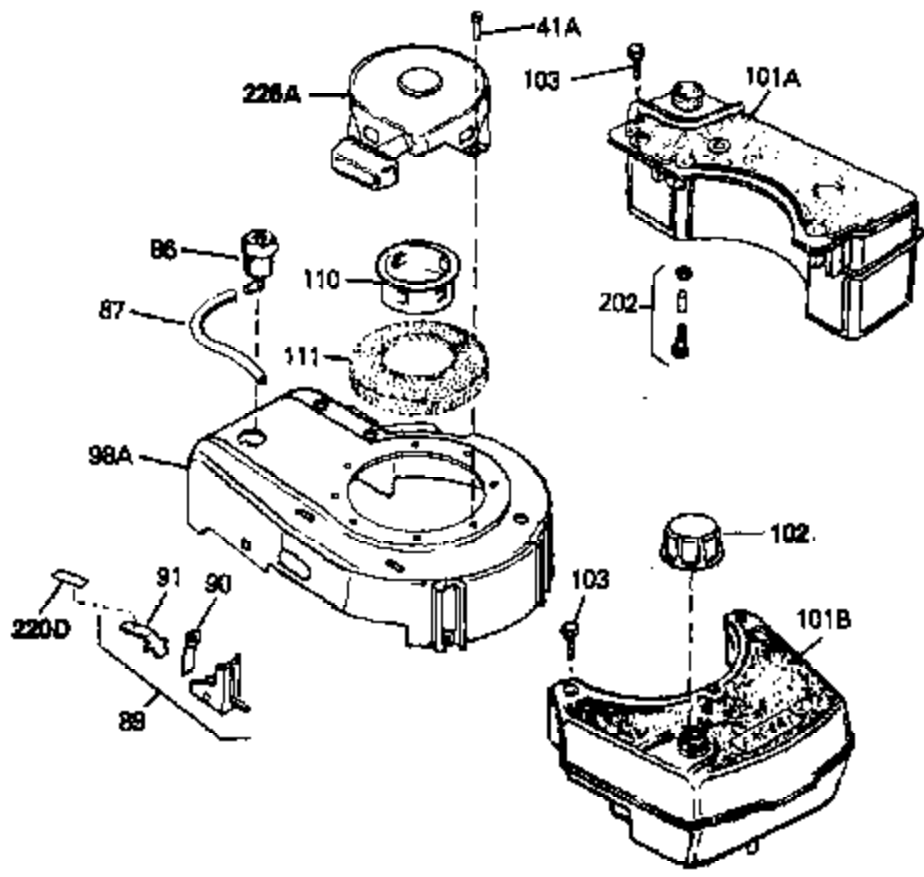

Ref #	Part Number	Qty	Description
69	650549	0	Screw
69A	650777	0	Screw, Slotted fil. hd. mach., 6-32 x 7/16
70	34337	0	Link, Governor spring
70A	34336	0	Link, Governor-to-throttle
71	31361	0	Spring, Governor
72	650774	0	Screw, Hex hd., 1/4-20 x 2-3/8
72	650795	0	Screw, Hex hd. cap, Sems, 1/4-20 x 2-5/16
72	650869	0	Screw, Hex hd., 1/4-20 x 2-3/4
72	792005	0	Screw, Hex hd., 1/4-20 x 2-1/2
73	27181B	0	Muffler
80	34432	0	Wire, Ground (Two female & one double male
81	26756	0	Gasket, Carburetor
82	29752	0	Nut
83	6201	0	Screw
92	28942	0	Screw
93	27793	0	Clip, Conduit
95	30200	0	Screw
96	33131A	0	Control Assy., Speed
97	610973	0	Terminal Assy.
99	650831	0	Screw, Hex washer hd. Powerlok thread,
100	30200	0	Screw
101	32170A	0	Tank Assy., Fuel (White Poly) (1 qt.)
102	33032	0	Cap, Fuel filler (Red Plastic) (Spurt
104	26460	0	Clamp, Fuel line
105	29774	0	Line, Fuel (Braided 8.25")
105	30705	0	Line, Fuel (Braided 16")
105	30962	0	Line, Fuel (Braided 32")
105	34357	0	Line, Fuel (Epichlorohydrin 6-3/4")
106	650815	0	Washer, Belleville
107	650816	0	Nut, Flywheel
121	34431	0	Lamination & Coil Assy.
121	730207	0	Magneto-to-Solid State Conversion Kit
136	650814	0	Screw, Hex hd. Sems, 10-24 x 1
137	611046A	0	Flywheel
147	27625	0	Plug, Oil filler
148	29673	0	Gasket, Filler plug
154	34340	0	Element, Air cleaner (Poly)
155	34341A	0	Cover, Air cleaner (Black)
156	34339	0	Body, Air cleaner
157	650806	0	Screw, Hex washer hd. shoulder, 10-32 x 5/8
162	34338	0	Gasket, Air cleaner
220	34346	0	Decal, Instruction
220	550223	0	Decal, Name
223	631021	0	Inlet Needle, Seat & Clip Assy.
224	632046A	0	Carburetor
230	33238D	0	Gasket Set

Ref #	Part Number	Qty	Description
41A	0	0	Rivet, Pop (3/16" Dia.)
41A	650735	0	Screw
98A	34793	0	Housing, Blower (5.56 dia. starter mtg. bolt
102	33032	0	Cap, Fuel filler (Red Plastic) (Spurt
110	34449	0	Hub, Starter
111	590417	0	Screen, Starter cup
157	650806	0	Screw, Hex washer hd. shoulder, 10-32 x 5/8
202	730194	0	Rope Guide Kit
226A	590420	0	Starter, Rewind