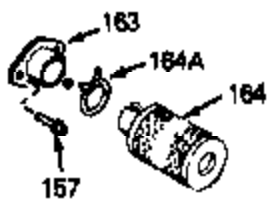

Ref #	Part Number	Qty	Description
69	650549	0	Screw
69A	650777	0	Screw, Slotted fil. hd. mach., 6-32 x 7/16
70	34337	0	Link, Governor spring
70A	34336	0	Link, Governor-to-throttle
71	31361	0	Spring, Governor
72	650774	0	Screw, Hex hd., 1/4-20 x 2-3/8
72	650795	0	Screw, Hex hd. cap, Sems, 1/4-20 x 2-5/16
72	650869	0	Screw, Hex hd., 1/4-20 x 2-3/4
72	792005	0	Screw, Hex hd., 1/4-20 x 2-1/2
73	27181B	0	Muffler
80	34432	0	Wire, Ground (Two female & one double male
81	26756	0	Gasket, Carburetor
82	29752	0	Nut
83	6201	0	Screw
92	28942	0	Screw
93	27793	0	Clip, Conduit
95	30200	0	Screw
96	33131A	0	Control Assy., Speed
97	610973	0	Terminal Assy.
99	650831	0	Screw, Hex washer hd. Powerlok thread,
100	30200	0	Screw
101	32170A	0	Tank Assy., Fuel (White Poly) (1 qt.)
102	33032	0	Cap, Fuel filler (Red Plastic) (Spurt
104	26460	0	Clamp, Fuel line
105	29774	0	Line, Fuel (Braided 8.25")
105	30705	0	Line, Fuel (Braided 16")
105	30962	0	Line, Fuel (Braided 32")
105	34357	0	Line, Fuel (Epichlorohydrin 6-3/4")
106	650815	0	Washer, Belleville
107	650816	0	Nut, Flywheel
121	34431	0	Lamination & Coil Assy.
121	730207	0	Magneto-to-Solid State Conversion Kit
136	650814	0	Screw, Hex hd. Sems, 10-24 x 1
137	611046A	0	Flywheel
147	27625	0	Plug, Oil filler
148	29673	0	Gasket, Filler plug
154	34340	0	Element, Air cleaner (Poly)
155	34341A	0	Cover, Air cleaner (Black)
156	34339	0	Body, Air cleaner
157	650806	0	Screw, Hex washer hd. shoulder, 10-32 x 5/8
162	34338	0	Gasket, Air cleaner
220	34346	0	Decal, Instruction
220	550223	0	Decal, Name
223	631021	0	Inlet Needle, Seat & Clip Assy.
224	632046A	0	Carburetor
230	33238D	0	Gasket Set