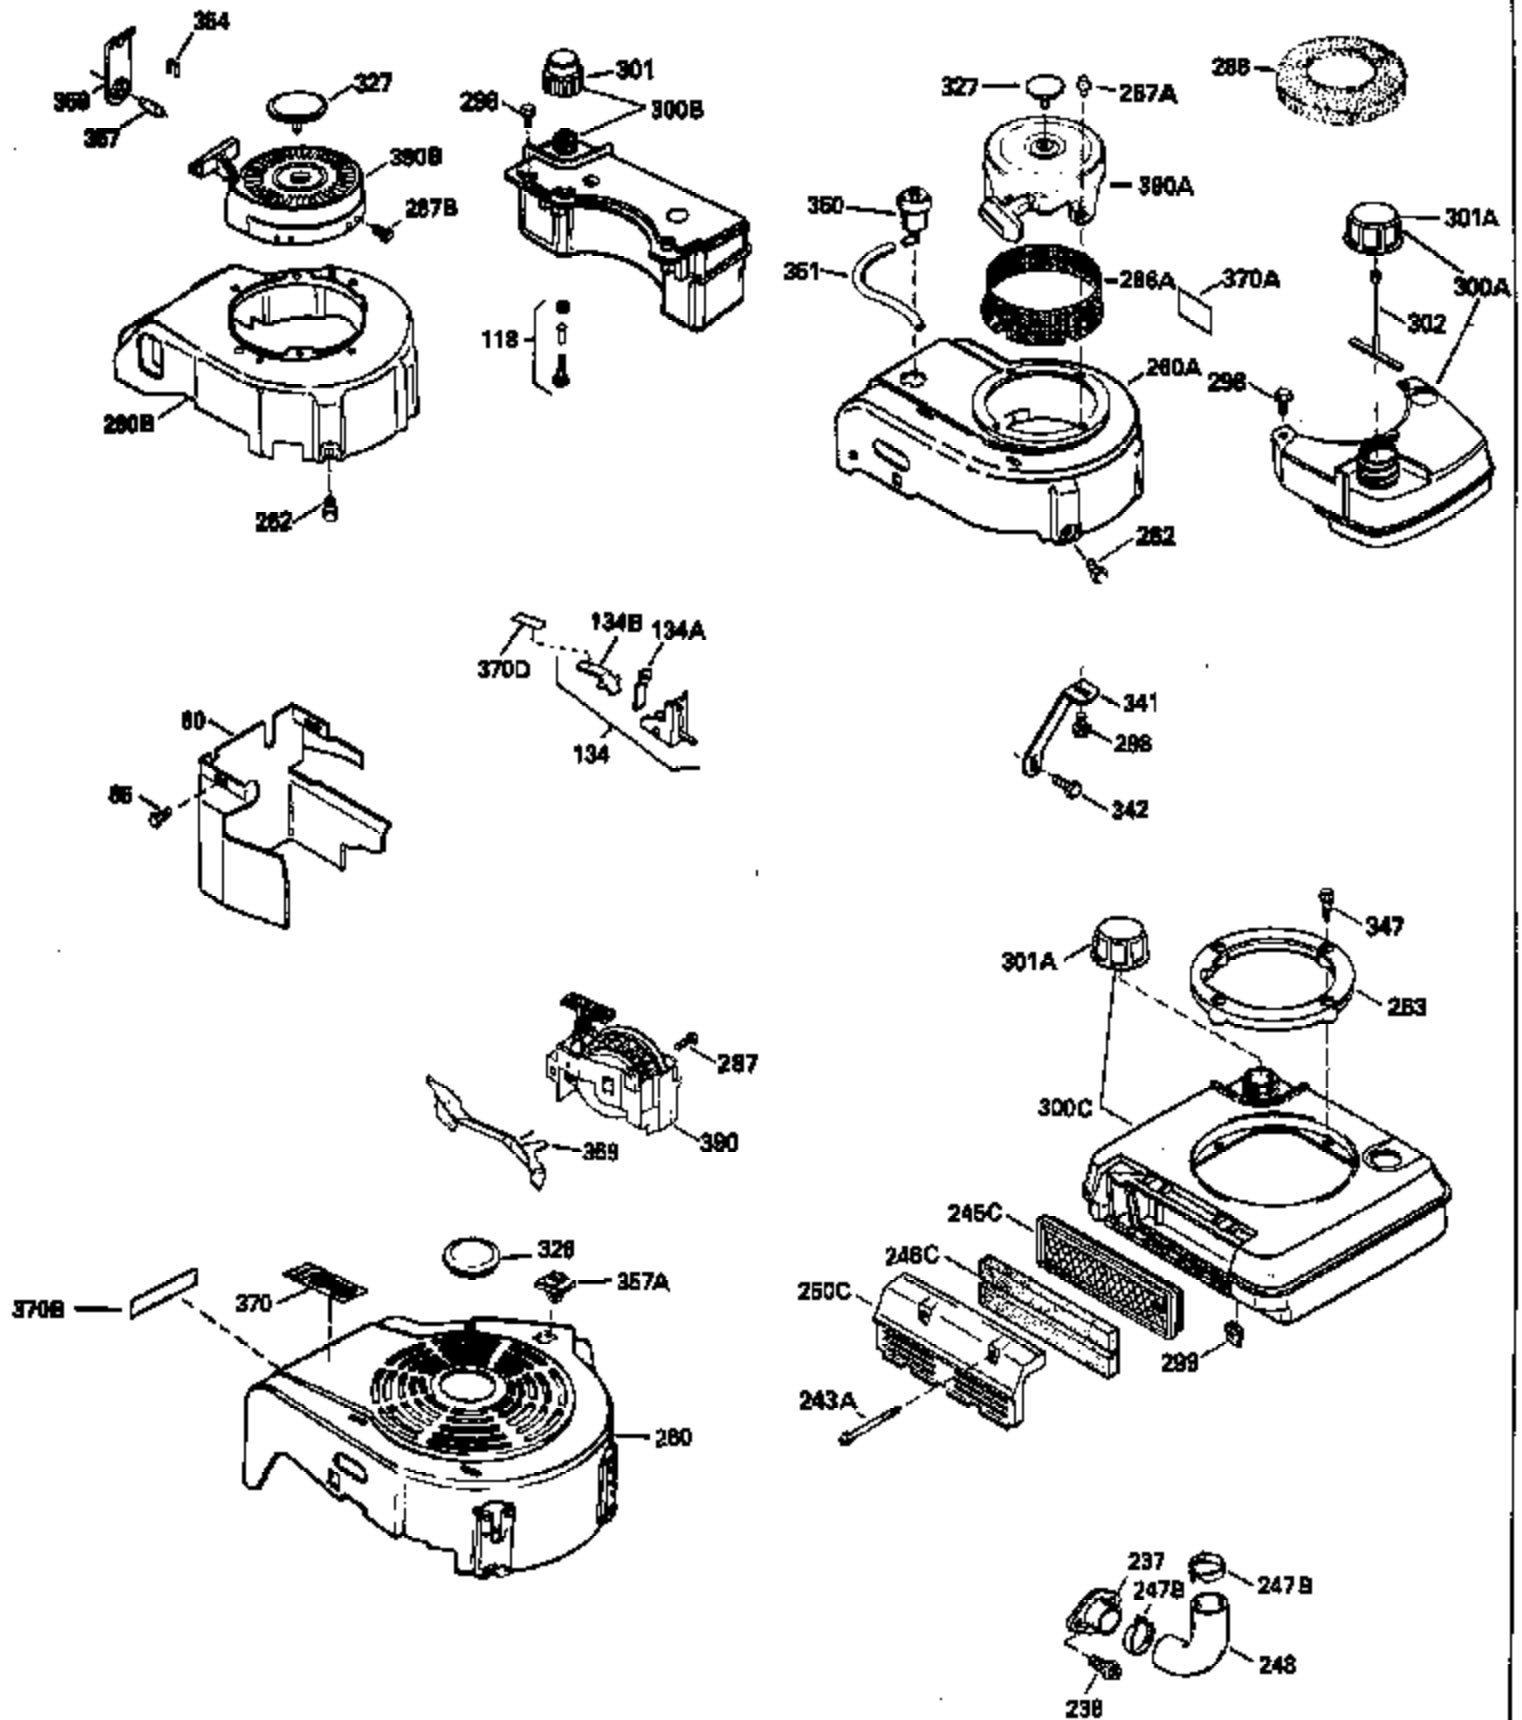

ILLUSTRATION SHOWS TYPICAL PARTS ONLY. ORDER BY PART NUMBER. PARTS NOT LISTED ARE SUPPLIED BY OEM.

Ref #	Part Number	Qty	Description
118	730194		Rope Guide Kit (Use as required with 34476 fuel tank)
238	650806		Screw, 10-32 x 5/8"
246C	35705		Filter, Pre-Air (Optional)
260	34932		Housing, Blower
262	650831		Screw, 1/4-20 x 15/32"
287	650802		Screw, 1/4-20 x 5/8"
287A	650735		Screw, 10-24 x 3/8" (Use as required)
287A			Pop Rivet, (3/16" Dia.)(Purchase locally)
301	33032		Fuel Cap
326	34113		Plug, Screen
370	550223		Decal, Name
370A	34346		Decal, Instruction
390	590531		Side Mount Rewind Starter (Refer to Division 5, Section C, page 32 or Fiche 8, Grid G-8 for breakdown)